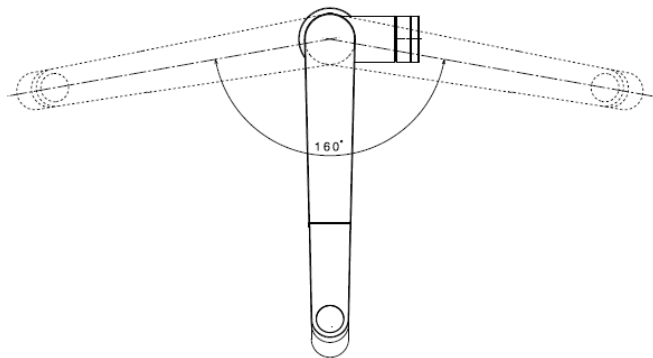

FEATURED MODEL

402043 Pull-Out with Dual Spray, Stainless Steel

FEATURES

- Stainless steel body inside and out
- Button activated dual spray
- Ceramic disk cartridge
- 1.5 GPM flow rate
- Classic contemporary design that makes every kitchen look professional
- Installation in a 1-3/8" hole
- 160 degree spout swivel
- 1-3/4" maximum deck thickness

JOB INFORMATION

Job Name: _____

Contact: _____

Date Specified: _____

Specifier: _____

Contractor: _____

NOMINAL DIMENSIONS

REACH	SPOUT HEIGHT	FAUCET HEIGHT
8-7/8"	8-3/8"	11-3/4"