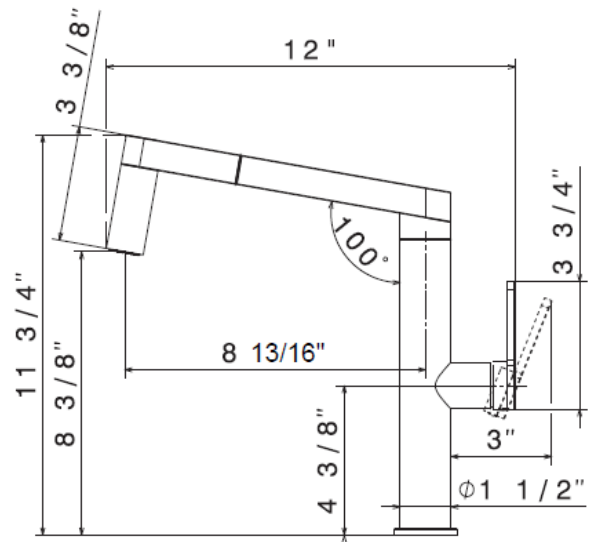

FEATURED MODEL

402043 Pull-Out with Dual Spray, Stainless Steel

FEATURES

- Stainless steel body inside and out
- Button activated dual spray
- Ceramic disk cartridge
- 1.5 GPM flow rate
- Classic contemporary design that makes every kitchen look professional
- Installation in a 1-3/8" hole
- 160 degree spout swivel
- 1-3/4" maximum deck thickness

JOB INFORMATION

Job Name: _____

Contact: _____

Date Specified: _____

Specifier: _____

Contractor: _____

NOMINAL DIMENSIONS

REACH	SPOUT HEIGHT	FAUCET HEIGHT
8-7/8"	8-3/8"	11-3/4"