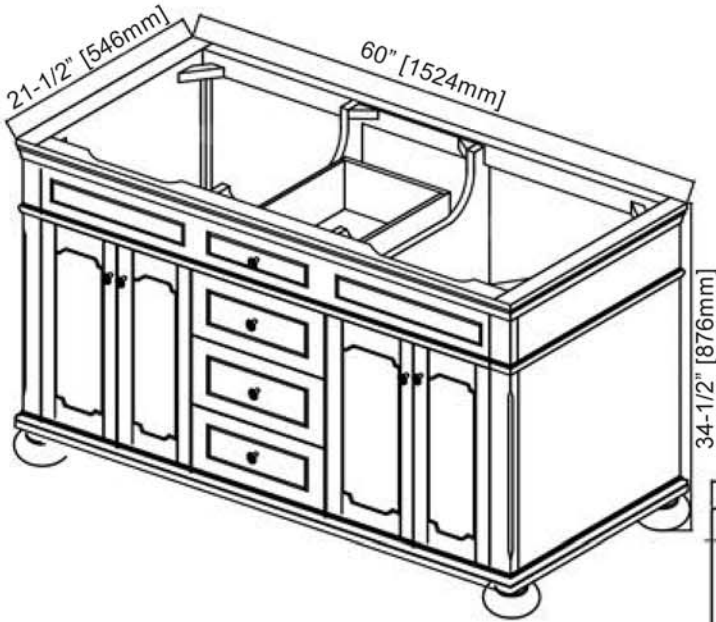

Oakhurst

1535-V6021D 60" Double Bowl Vanity

SPECIFICATION SHEET

Features

- Materials: White Oak Solids with White Oak Veneers
- Door: 4
- Hinges: Fully concealed, Soft closing
- Shelves: 2 (adjustable)
- Drawer: 4
- Drawer Box: 1/2" Solids, 4-sided English Dovetail
- Glides: Undermount, Soft closing
- Hardware: Gunmetal
- Back panel: Fully covered

Colors / Finish

1535 - Antique Grey

Date: 05/14/18