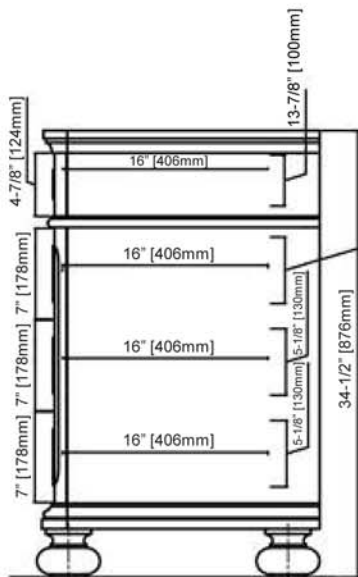

Oakhurst

1535-V6021D 60" Double Bowl Vanity

SPECIFICATION SHEET

Features

- Materials: White Oak Solids with White Oak Veneers
- Door: 4
- Hinges: Fully concealed, Soft closing
- Shelves: 2 (adjustable)
- Drawer: 4
- Drawer Box: 1/2" Solids, 4-sided English Dovetail
- Glides: Undermount, Soft closing
- Hardware: Gunmetal
- Back panel: Fully covered

Colors / Finish

1535 - Antique Grey

Date: 05/14/18