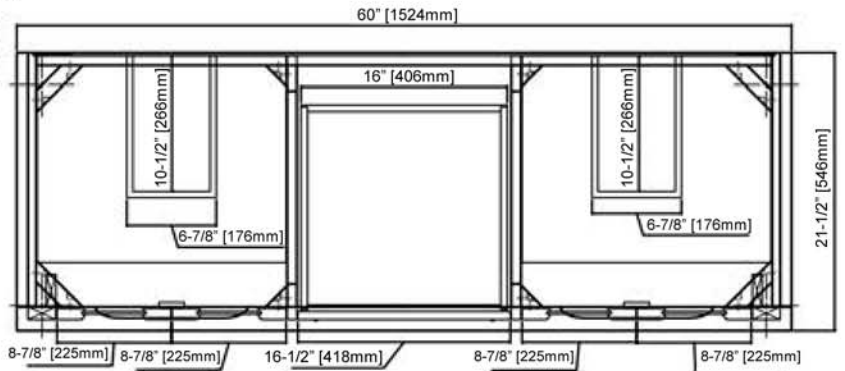

Oakhurst

1535-V6021D 60" Double Bowl Vanity

SPECIFICATION SHEET

Features

- Materials: White Oak Solids with White Oak Veneers
- Door: 4
- Hinges: Fully concealed, Soft closing
- Shelves: 2 (adjustable)
- Drawer: 4
- Drawer Box: 1/2" Solids, 4-sided English Dovetail
- Glides: Undermount, Soft closing
- Hardware: Gunmetal
- Back panel: Fully covered

Colors / Finish

1535 - Antique Grey

Date: 05/14/18