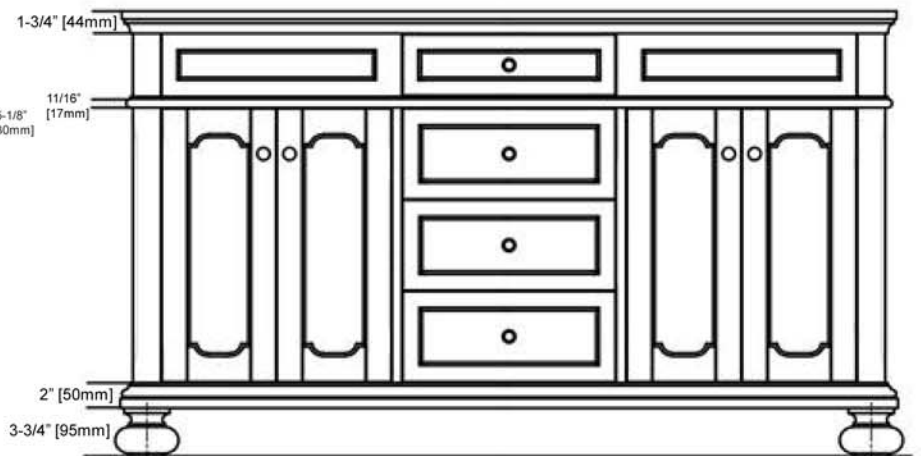

Oakhurst

1535-V6021D 60" Double Bowl Vanity

SPECIFICATION SHEET

Features

- Materials: White Oak Solids with White Oak Veneers
- Door: 4
- Hinges: Fully concealed, Soft closing
- Shelves: 2 (adjustable)
- Drawer: 4
- Drawer Box: 1/2" Solids, 4-sided English Dovetail
- Glides: Undermount, Soft closing
- Hardware: Gunmetal
- Back panel: Fully covered

Colors / Finish

1535 - Antique Grey

Date: 05/14/18