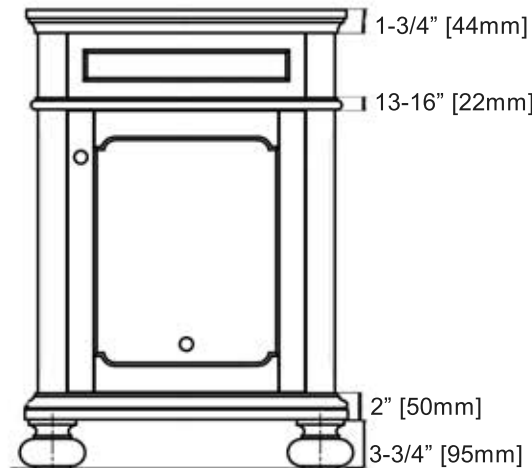

Oakhurst

1535-V24 24" Vanity

SPECIFICATION SHEET

Features

Materials: White Oak Solids with White Oak Veneers

Door: 1 (hinge-right)

Hinges: Fully concealed, Soft closing

Drawer: 1 (concealed)

Drawer Box: 1/2" Solids, 4-sided English Dovetail

Glides: Undermount, Soft closing

Hardware: Gunmetal

Back panel: Fully covered

Colors / Finish

1535 - Antique Grey

Date: 05/08/2018