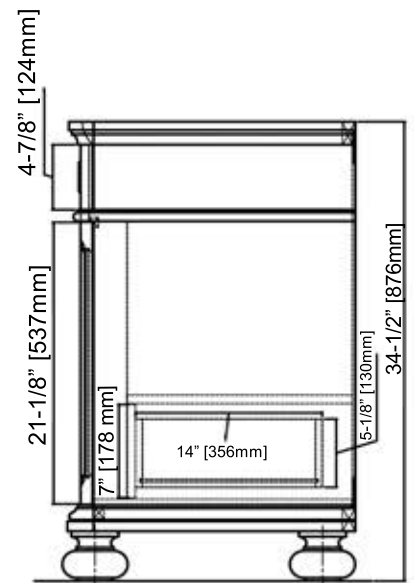

Oakhurst

1535-V24 24" Vanity

SPECIFICATION SHEET

Features

Materials: White Oak Solids with White Oak Veneers

Door: 1 (hinge-right)

Hinges: Fully concealed, Soft closing

Drawer: 1 (concealed)

Drawer Box: 1/2" Solids, 4-sided English Dovetail

Glides: Undermount, Soft closing

Hardware: Gunmetal

Back panel: Fully covered

Colors / Finish

1535 - Antique Grey

Date: 05/08/2018