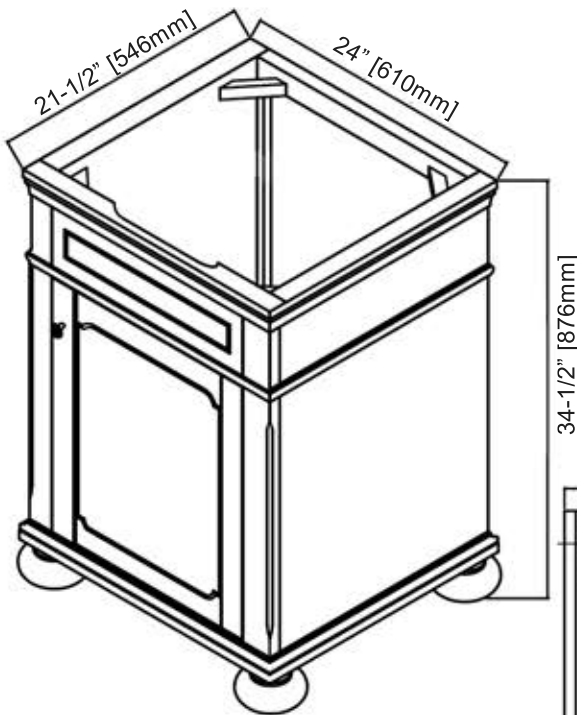

Oakhurst

1535-V24 24" Vanity

SPECIFICATION SHEET

Features

Materials: White Oak Solids with White Oak Veneers

Door: 1 (hinge-right)

Hinges: Fully concealed, Soft closing

Drawer: 1 (concealed)

Drawer Box: 1/2" Solids, 4-sided English Dovetail

Glides: Undermount, Soft closing

Hardware: Gunmetal

Back panel: Fully covered

Colors / Finish

1535 - Antique Grey

Date: 05/08/2018