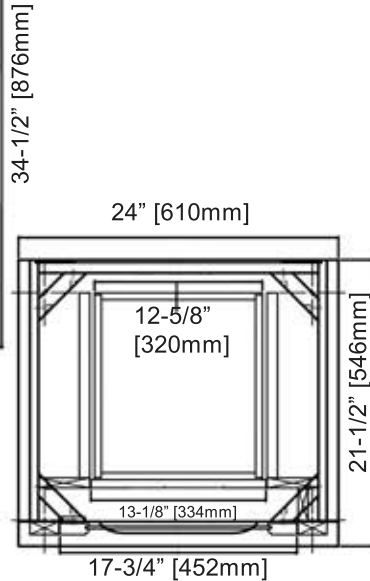

Oakhurst

1535-V24 24" Vanity

SPECIFICATION SHEET

Features

Materials: White Oak Solids with White Oak Veneers

Door: 1 (hinge-right)

Hinges: Fully concealed, Soft closing

Drawer: 1 (concealed)

Drawer Box: 1/2" Solids, 4-sided English Dovetail

Glides: Undermount, Soft closing

Hardware: Gunmetal

Back panel: Fully covered

Colors / Finish

1535 - Antique Grey

Date: 05/08/2018