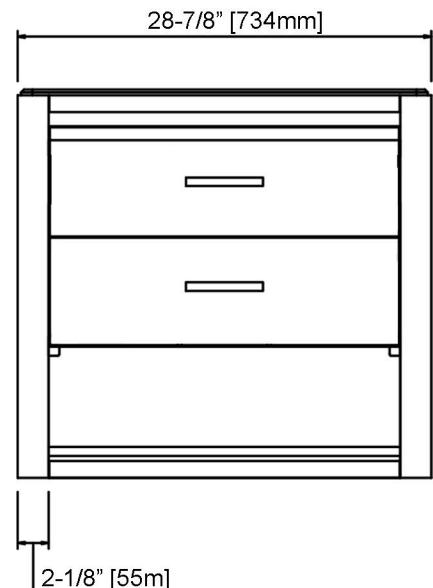

1518-WV3018 30x18" Wall Mount Vanity

SPECIFICATION SHEET

Features

Materials: Poplar Solids / MDF
Drawer: 2
Drawer Box: 1/2" Solids, 4-sided English Dovetail
Glides: Undermount, Soft Closing
Hardware: Polished Chrome (c-c=5"/127mm)
Back panel: Fully covered

Colors / Finish

1518-Glossy Pewter

Date: 05/01/2018