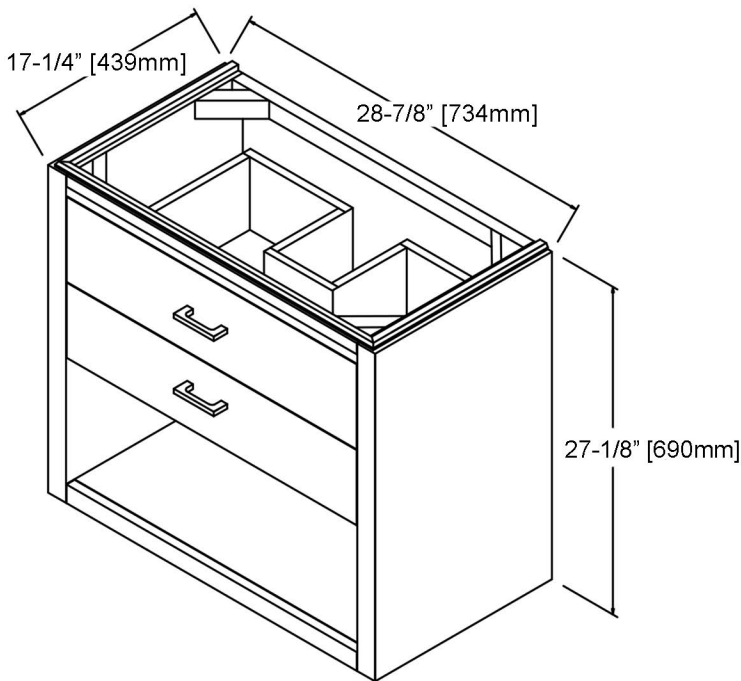

1518-WV3018 30x18" Wall Mount Vanity

SPECIFICATION SHEET

Features

Materials: Poplar Solids / MDF
Drawer: 2
Drawer Box: 1/2" Solids, 4-sided English Dovetail
Glides: Undermount, Soft Closing
Hardware: Polished Chrome (c-c=5"/127mm)
Back panel: Fully covered

Colors / Finish

1518-Glossy Pewter

Date: 05/01/2018