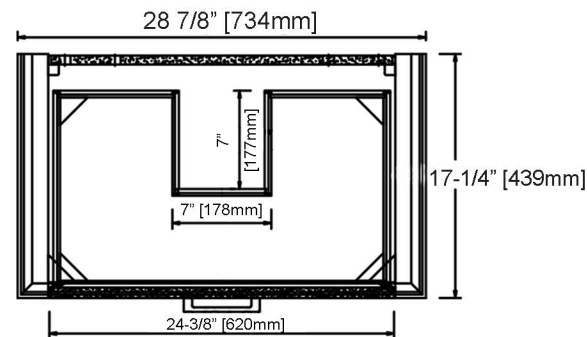

1518-WV3018 30x18" Wall Mount Vanity

SPECIFICATION SHEET

Features

Materials: Poplar Solids / MDF
Drawer: 2
Drawer Box: 1/2" Solids, 4-sided English Dovetail
Glides: Undermount, Soft Closing
Hardware: Polished Chrome (c-c=5"/127mm)
Back panel: Fully covered

Colors / Finish

1518-Glossy Pewter

Date: 05/01/2018