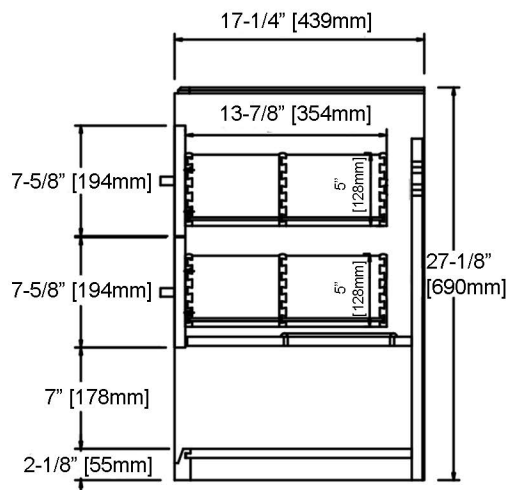

1518-WV3018 30x18" Wall Mount Vanity

SPECIFICATION SHEET

Features

Materials: Poplar Solids / MDF
Drawer: 2
Drawer Box: 1/2" Solids, 4-sided English Dovetail
Glides: Undermount, Soft Closing
Hardware: Polished Chrome (c-c=5"/127mm)
Back panel: Fully covered

Colors / Finish

1518-Glossy Pewter

Date: 05/01/2018