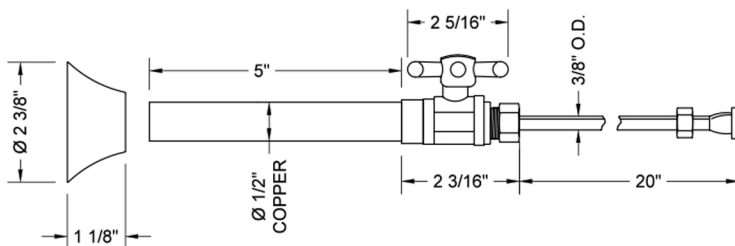

Quarter Turn Straight Pattern 1/2" Copper (Sweat Fit) x 3/8" O.D. Toilet Supply Kit with Standard Cross Handle, 20" Supply Tube, Escutcheon

Model #: 631-72-

FEATURES:

- Complete Toilet Supply Kit
- Kit contains:
 - (1) Quarter Turn Straight Pattern 1/2" Copper (Sweat Fit) x 3/8" O.D. Supply Valve with Standard Cross Handle P/N 631
 - (1) 20" Copper Supply Tube P/N 772
 - (1) Bell Escutcheon P/N 7116

SPECIFICATION DRAWING:

COMPONENTS	
DESCRIPTION	QTY:
STRAIGHT VALVE - STANDARD CROSS HANDLE	1
20" X 3/8" O.D. SUPPLY TUBE	1
ESCUTCHEON	1
PLASTIC FILL VALVE COUPLING NUT	1

AVAILABLE HANDLES:

Quarter Turn Straight Pattern 1/2" Copper (Sweat Fit) x 3/8" O.D. Toilet Supply Kit with Oval Handle, 20" Supply Tube, Escutcheon

SPECIFICATION DRAWING:

COMPONENTS	
DESCRIPTION	QTY:
STRAIGHT VALVE - OVAL HANDLE	1
20" X 3/8" O.D. SUPPLY TUBE	1
ESCUTCHEON	1
PLASTIC FILL VALVE COUPLING NUT	1

AVAILABLE HANDLES:

Quarter Turn Straight Pattern 1/2" Copper (Sweat Fit) x 3/8" O.D. Toilet Supply Kit with Contempo Lever Handle, 20" Supply Tube, Escutcheon

SPECIFICATION DRAWING:

COMPONENTS	
DESCRIPTION	QTY:
STRAIGHT VALVE - CONTEMPO LEVER HANDLE	1
20" X 3/8" O.D. SUPPLY TUBE	1
ESCUTCHEON	1
PLASTIC FILL VALVE COUPLING NUT	1

AVAILABLE HANDLES:

Quarter Turn Straight Pattern 1/2" Copper (Sweat Fit) x 3/8" O.D. Toilet Supply Kit with Contempo Cross Handle, 12" Supply Tube, Escutcheon