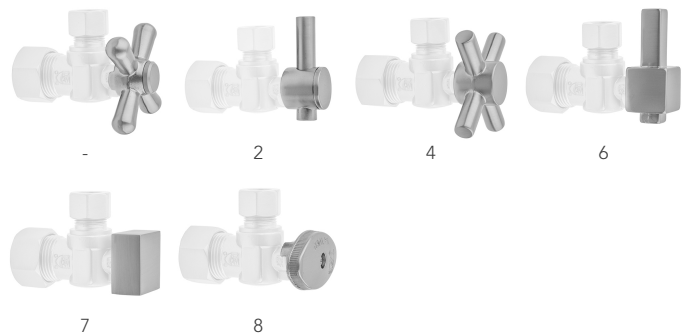

Quarter Turn Straight Pattern 1/2" Copper (Sweat Fit) x 3/8" O.D. Toilet Supply Kit with Standard Cross Handle, 20" Supply Tube, Escutcheon

Model #: 631-72-

FEATURES:

- Complete Toilet Supply Kit
- Kit contains:
 - (1) Quarter Turn Straight Pattern 1/2" Copper (Sweat Fit) x 3/8" O.D. Supply Valve with Standard Cross Handle P/N 631
 - (1) 20" Copper Supply Tube P/N 772
 - (1) Bell Escutcheon P/N 7116

SPECIFICATION DRAWING:

COMPONENTS	
DESCRIPTION	QTY:
STRAIGHT VALVE - STANDARD CROSS HANDLE	1
20" X 3/8" O.D. SUPPLY TUBE	1
ESCUTCHEON	1
PLASTIC FILL VALVE COUPLING NUT	1

AVAILABLE HANDLES:

Quarter Turn Straight Pattern 1/2" Copper (Sweat Fit) x 3/8" O.D. Toilet Supply Kit with Oval Handle, 20" Supply Tube, Escutcheon

Model #: 631-8-72-

FEATURES:

- Complete Toilet Supply Kit
- Kit contains:
 - (1) Quarter Turn Straight Pattern 1/2" Copper (Sweat Fit) x 3/8" O.D. Supply Valve with Oval Handle P/N 631-8
 - (1) 20" Copper Supply Tube P/N 772
 - (1) Bell Escutcheon P/N 7116

SPECIFICATION DRAWING:

COMPONENTS	
DESCRIPTION	QTY:
STRAIGHT VALVE - OVAL HANDLE	1
20" X 3/8" O.D. SUPPLY TUBE	1
ESCUTCHEON	1
PLASTIC FILL VALVE COUPLING NUT	1

AVAILABLE HANDLES:

Quarter Turn Straight Pattern 1/2" Copper (Sweat Fit) x 3/8" O.D. Toilet Supply Kit with Contempo Lever Handle, 20" Supply Tube, Escutcheon