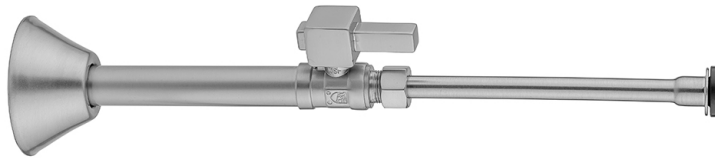

Quarter Turn Straight Pattern 1/2" Copper (Sweat Fit) x 3/8" O.D. Toilet Supply Kit with Standard Cross Handle, 20" Supply Tube, Escutcheon

Model #: 631-72-

FEATURES:

- Complete Toilet Supply Kit
- Kit contains:
 - (1) Quarter Turn Straight Pattern 1/2" Copper (Sweat Fit) x 3/8" O.D. Supply Valve with Standard Cross Handle P/N 631
 - (1) 20" Copper Supply Tube P/N 772
 - (1) Bell Escutcheon P/N 7116

Model #: 631-4-72-

FEATURES:

- Complete Toilet Supply Kit
- Kit contains:
 - (1) Quarter Turn Straight Pattern 1/2" Copper (Sweat Fit) x 3/8" O.D. Supply Valve with Contempo Cross Handle P/N 631-4
 - (1) 20" Copper Supply Tube P/N 772
 - (1) Bell Escutcheon P/N 7116

SPECIFICATION DRAWING:

COMPONENTS	
DESCRIPTION	QTY:
STRAIGHT VALVE - CONTEMPO CROSS HANDLE	1
20" X 3/8" O.D. SUPPLY TUBE	1
ESCUTCHEON	1
PLASTIC FILL VALVE COUPLING NUT	1

AVAILABLE HANDLES:

Quarter Turn Straight Pattern 1/2" Copper (Sweat Fit) x 3/8" O.D. Toilet Supply Kit with Square Lever Handle, 20" Supply Tube, Escutcheon

Model #: 631-6-72-

FEATURES:

- Complete Toilet Supply Kit
- Kit contains:
 - (1) Quarter Turn Straight Pattern 1/2" Copper (Sweat Fit) x 3/8" O.D. Supply Valve with Square Levers Handle P/N 631-6
 - (1) 20" Copper Supply Tube P/N 771
 - (1) Bell Escutcheon P/N 7117