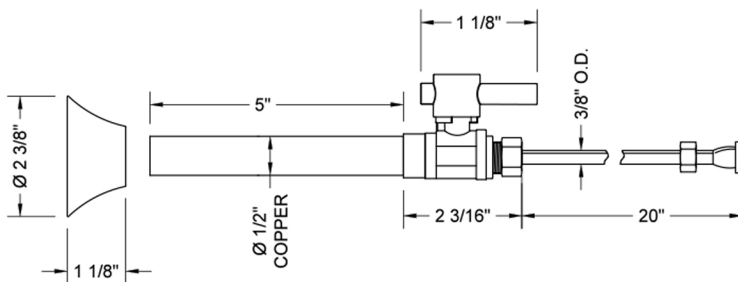

Quarter Turn Straight Pattern 1/2" Copper (Sweat Fit) x 3/8" O.D. Toilet Supply Kit with Standard Cross Handle, 20" Supply Tube, Escutcheon

Model #: 631-72-

FEATURES:

- Complete Toilet Supply Kit
- Kit contains:
 - (1) Quarter Turn Straight Pattern 1/2" Copper (Sweat Fit) x 3/8" O.D. Supply Valve with Standard Cross Handle P/N 631
 - (1) 20" Copper Supply Tube P/N 772
 - (1) Bell Escutcheon P/N 7116

SPECIFICATION DRAWING:

COMPONENTS	
DESCRIPTION	QTY:
STRAIGHT VALVE - STANDARD CROSS HANDLE	1
20" X 3/8" O.D. SUPPLY TUBE	1
ESCUTCHEON	1
PLASTIC FILL VALVE COUPLING NUT	1

AVAILABLE HANDLES:

Quarter Turn Straight Pattern 1/2" Copper (Sweat Fit) x 3/8" O.D. Toilet Supply Kit with Oval Handle, 20" Supply Tube, Escutcheon

SPECIFICATION DRAWING:

COMPONENTS	
DESCRIPTION	QTY:
STRAIGHT VALVE - OVAL HANDLE	1
20" X 3/8" O.D. SUPPLY TUBE	1
ESCUTCHEON	1
PLASTIC FILL VALVE COUPLING NUT	1

AVAILABLE HANDLES:

Quarter Turn Straight Pattern 1/2" Copper (Sweat Fit) x 3/8" O.D. Toilet Supply Kit with Contempo Lever Handle, 20" Supply Tube, Escutcheon

SPECIFICATION DRAWING:

COMPONENTS	
DESCRIPTION	QTY:
STRAIGHT VALVE - CONTEMPO LEVER HANDLE	1
20" X 3/8" O.D. SUPPLY TUBE	1
ESCUTCHEON	1
PLASTIC FILL VALVE COUPLING NUT	1

AVAILABLE HANDLES:

Quarter Turn Straight Pattern 1/2" Copper (Sweat Fit) x 3/8" O.D. Toilet Supply Kit with Contempo Cross Handle, 12" Supply Tube, Escutcheon