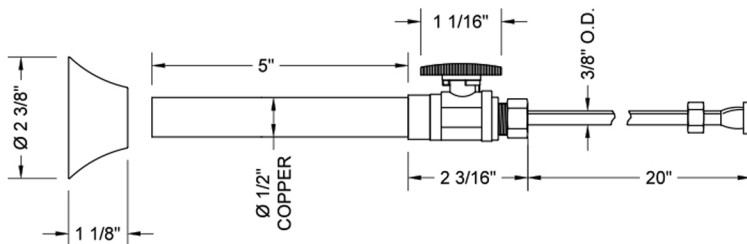

Quarter Turn Straight Pattern 1/2" Copper (Sweat Fit) x 3/8" O.D. Toilet Supply Kit with Standard Cross Handle, 20" Supply Tube, Escutcheon

Model #: 631-72-

FEATURES:

- Complete Toilet Supply Kit
- Kit contains:
 - (1) Quarter Turn Straight Pattern 1/2" Copper (Sweat Fit) x 3/8" O.D. Supply Valve with Standard Cross Handle P/N 631
 - (1) 20" Copper Supply Tube P/N 772
 - (1) Bell Escutcheon P/N 7116

SPECIFICATION DRAWING:

COMPONENTS	
DESCRIPTION	QTY:
STRAIGHT VALVE - STANDARD CROSS HANDLE	1
20" X 3/8" O.D. SUPPLY TUBE	1
ESCUTCHEON	1
PLASTIC FILL VALVE COUPLING NUT	1

AVAILABLE HANDLES:

Quarter Turn Straight Pattern 1/2" Copper (Sweat Fit) x 3/8" O.D. Toilet Supply Kit with Oval Handle, 20" Supply Tube, Escutcheon

Model #: 631-8-72-

FEATURES:

- Complete Toilet Supply Kit
- Kit contains:
 - (1) Quarter Turn Straight Pattern 1/2" Copper (Sweat Fit) x 3/8" O.D. Supply Valve with Oval Handle P/N 631-8
 - (1) 20" Copper Supply Tube P/N 772
 - (1) Bell Escutcheon P/N 7116

SPECIFICATION DRAWING:

COMPONENTS	
DESCRIPTION	QTY:
STRAIGHT VALVE - OVAL HANDLE	1
20" X 3/8" O.D. SUPPLY TUBE	1
ESCUTCHEON	1
PLASTIC FILL VALVE COUPLING NUT	1

AVAILABLE HANDLES:

Quarter Turn Straight Pattern 1/2" Copper (Sweat Fit) x 3/8" O.D. Toilet Supply Kit with Contempo Lever Handle, 20" Supply Tube, Escutcheon