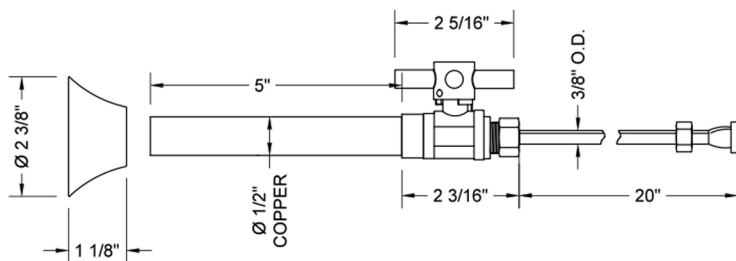

SPECIFICATION DRAWING:

COMPONENTS	
DESCRIPTION	QTY:
STRAIGHT VALVE - CONTEMPO LEVER HANDLE	1
20" X 3/8" O.D. SUPPLY TUBE	1
ESCUTCHEON	1
PLASTIC FILL VALVE COUPLING NUT	1

AVAILABLE HANDLES:

Quarter Turn Straight Pattern 1/2" Copper (Sweat Fit) x 3/8" O.D. Toilet Supply Kit with Contempo Cross Handle, 12" Supply Tube, Escutcheon

Model #: 631-4-72-

FEATURES:

- Complete Toilet Supply Kit
- Kit contains:
 - (1) Quarter Turn Straight Pattern 1/2" Copper (Sweat Fit) x 3/8" O.D. Supply Valve with Contempo Cross Handle P/N 631-4
 - (1) 20" Copper Supply Tube P/N 772
 - (1) Bell Escutcheon P/N 7116

SPECIFICATION DRAWING:

COMPONENTS	
DESCRIPTION	QTY:
STRAIGHT VALVE - CONTEMPO CROSS HANDLE	1
20" X 3/8" O.D. SUPPLY TUBE	1
ESCUTCHEON	1
PLASTIC FILL VALVE COUPLING NUT	1

AVAILABLE HANDLES:

Quarter Turn Straight Pattern 1/2" Copper (Sweat Fit) x 3/8" O.D. Toilet Supply Kit with Square Lever Handle, 20" Supply Tube, Escutcheon