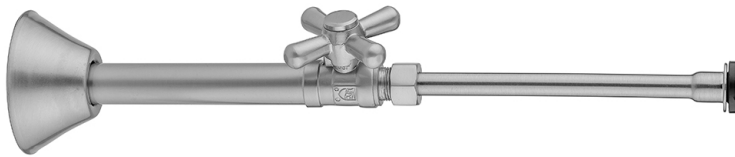

Quarter Turn Straight Pattern 1/2" Copper (Sweat Fit) x 3/8" O.D. Toilet Supply Kit with Standard Cross Handle, 20" Supply Tube, Escutcheon

Model #: 631-72-

FEATURES:

- Complete Toilet Supply Kit
- Kit contains:
 - (1) Quarter Turn Straight Pattern 1/2" Copper (Sweat Fit) x 3/8" O.D. Supply Valve with Standard Cross Handle P/N 631
 - (1) 20" Copper Supply Tube P/N 772
 - (1) Bell Escutcheon P/N 7116

SPECIFICATION DRAWING:

COMPONENTS	
DESCRIPTION	QTY:
STRAIGHT VALVE - STANDARD CROSS HANDLE	1
20" X 3/8" O.D. SUPPLY TUBE	1
ESCUTCHEON	1
PLASTIC FILL VALVE COUPLING NUT	1

AVAILABLE HANDLES:

Quarter Turn Straight Pattern 1/2" Copper (Sweat Fit) x 3/8" O.D. Toilet Supply Kit with Oval Handle, 20" Supply Tube, Escutcheon

Model #: 631-8-72-

FEATURES:

- Complete Toilet Supply Kit
- Kit contains:
 - (1) Quarter Turn Straight Pattern 1/2" Copper (Sweat Fit) x 3/8" O.D. Supply Valve with Oval Handle P/N 631-8
 - (1) 20" Copper Supply Tube P/N 772
 - (1) Bell Escutcheon P/N 7116

SPECIFICATION DRAWING:

COMPONENTS	
DESCRIPTION	QTY:
STRAIGHT VALVE - OVAL HANDLE	1
20" X 3/8" O.D. SUPPLY TUBE	1
ESCUTCHEON	1
PLASTIC FILL VALVE COUPLING NUT	1

AVAILABLE HANDLES:

Quarter Turn Straight Pattern 1/2" Copper (Sweat Fit) x 3/8" O.D. Toilet Supply Kit with Contempo Lever Handle, 20" Supply Tube, Escutcheon