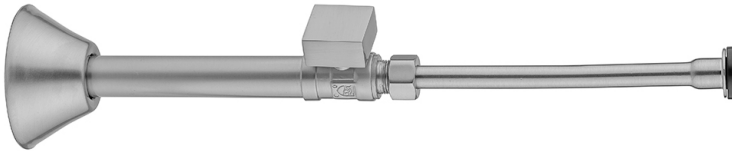

SPECIFICATION DRAWING:

COMPONENTS	
DESCRIPTION	QTY:
STRAIGHT VALVE - CONTEMPO CROSS HANDLE	1
20" X 3/8" O.D. SUPPLY TUBE	1
ESCUTCHEON	1
PLASTIC FILL VALVE COUPLING NUT	1

AVAILABLE HANDLES:

Quarter Turn Straight Pattern 1/2" Copper (Sweat Fit) x 3/8" O.D. Toilet Supply Kit with Square Lever Handle, 20" Supply Tube, Escutcheon

Model #: 631-6-72-

FEATURES:

- Complete Toilet Supply Kit
- Kit contains:
 - (1) Quarter Turn Straight Pattern 1/2" Copper (Sweat Fit) x 3/8" O.D. Supply Valve with Square Levers Handle P/N 631-6
 - (1) 20" Copper Supply Tube P/N 771
 - (1) Bell Escutcheon P/N 7117

SPECIFICATION DRAWING:

COMPONENTS	
DESCRIPTION	QTY:
STRAIGHT VALVE - SQUARE LEVER HANDLE	1
20" X 3/8" O.D. SUPPLY TUBE	1
ESCUTCHEON	1
PLASTIC FILL VALVE COUPLING NUT	1

AVAILABLE HANDLES:

Quarter Turn Straight Pattern 1/2" Copper (Sweat Fit) x 3/8" O.D. Toilet Supply Kit with Square Handle, 20" Supply Tube, Escutcheon

Model #: 631-7-72-

FEATURES:

- Complete Toilet Supply Kit
- Kit contains:
 - (1) Quarter Turn Straight Pattern 1/2" Copper (Sweat Fit) x 3/8" O.D. Supply Valve with Square Handle P/N 631-7
 - (1) 20" Copper Supply Tube P/N 772
 - (1) Bell Escutcheon P/N 7116