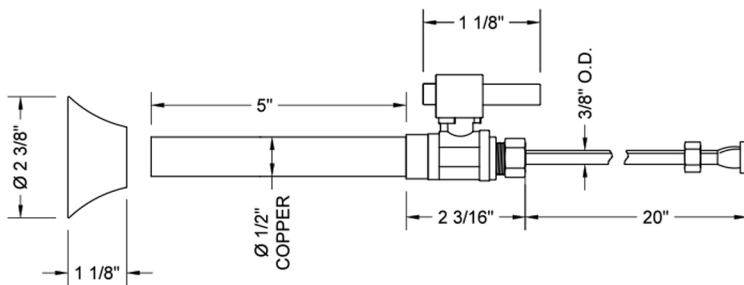

SPECIFICATION DRAWING:

COMPONENTS	
DESCRIPTION	QTY:
STRAIGHT VALVE - CONTEMPO CROSS HANDLE	1
20" X 3/8" O.D. SUPPLY TUBE	1
ESCUTCHEON	1
PLASTIC FILL VALVE COUPLING NUT	1

AVAILABLE HANDLES:

Quarter Turn Straight Pattern 1/2" Copper (Sweat Fit) x 3/8" O.D. Toilet Supply Kit with Square Lever Handle, 20" Supply Tube, Escutcheon

Model #: 631-6-72-

FEATURES:

- Complete Toilet Supply Kit
- Kit contains:
 - (1) Quarter Turn Straight Pattern 1/2" Copper (Sweat Fit) x 3/8" O.D. Supply Valve with Square Levers Handle P/N 631-6
 - (1) 20" Copper Supply Tube P/N 771
 - (1) Bell Escutcheon P/N 7117

SPECIFICATION DRAWING:

COMPONENTS	
DESCRIPTION	QTY:
STRAIGHT VALVE - SQUARE LEVER HANDLE	1
20" X 3/8" O.D. SUPPLY TUBE	1
ESCUTCHEON	1
PLASTIC FILL VALVE COUPLING NUT	1

AVAILABLE HANDLES:

Quarter Turn Straight Pattern 1/2" Copper (Sweat Fit) x 3/8" O.D. Toilet Supply Kit with Square Handle, 20" Supply Tube, Escutcheon