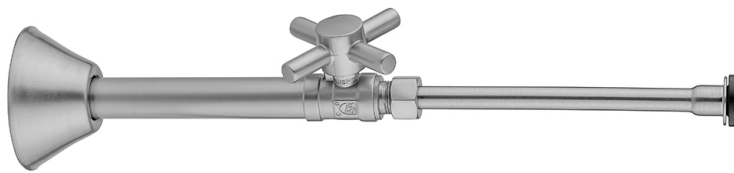

Quarter Turn Straight Pattern 1/2" Copper (Sweat Fit) x 3/8" O.D. Toilet Supply Kit with Standard Cross Handle, 20" Supply Tube, Escutcheon

Model #: 631-72-

FEATURES:

- Complete Toilet Supply Kit
- Kit contains:
 - (1) Quarter Turn Straight Pattern 1/2" Copper (Sweat Fit) x 3/8" O.D. Supply Valve with Standard Cross Handle P/N 631
 - (1) 20" Copper Supply Tube P/N 772
 - (1) Bell Escutcheon P/N 7116

SPECIFICATION DRAWING:

COMPONENTS	
DESCRIPTION	QTY:
STRAIGHT VALVE - OVAL HANDLE	1
20" X 3/8" O.D. SUPPLY TUBE	1
ESCUTCHEON	1
PLASTIC FILL VALVE COUPLING NUT	1

AVAILABLE HANDLES:

Quarter Turn Straight Pattern 1/2" Copper (Sweat Fit) x 3/8" O.D. Toilet Supply Kit with Contempo Lever Handle, 20" Supply Tube, Escutcheon

SPECIFICATION DRAWING:

COMPONENTS	
DESCRIPTION	QTY:
STRAIGHT VALVE - CONTEMPO LEVER HANDLE	1
20" X 3/8" O.D. SUPPLY TUBE	1
ESCUTCHEON	1
PLASTIC FILL VALVE COUPLING NUT	1

AVAILABLE HANDLES:

Quarter Turn Straight Pattern 1/2" Copper (Sweat Fit) x 3/8" O.D. Toilet Supply Kit with Contempo Cross Handle, 12" Supply Tube, Escutcheon

Model #: 631-4-72-

FEATURES:

- Complete Toilet Supply Kit
- Kit contains:
 - (1) Quarter Turn Straight Pattern 1/2" Copper (Sweat Fit) x 3/8" O.D. Supply Valve with Contempo Cross Handle P/N 631-4
 - (1) 20" Copper Supply Tube P/N 772
 - (1) Bell Escutcheon P/N 7116