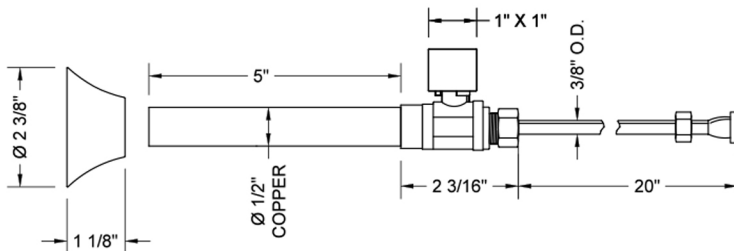

SPECIFICATION DRAWING:

COMPONENTS	
DESCRIPTION	QTY:
STRAIGHT VALVE - SQUARE LEVER HANDLE	1
20" X 3/8" O.D. SUPPLY TUBE	1
ESCUTCHEON	1
PLASTIC FILL VALVE COUPLING NUT	1

AVAILABLE HANDLES:

Quarter Turn Straight Pattern 1/2" Copper (Sweat Fit) x 3/8" O.D. Toilet Supply Kit with Square Handle, 20" Supply Tube, Escutcheon

Model #: 631-7-72-

FEATURES:

- Complete Toilet Supply Kit
- Kit contains:
 - (1) Quarter Turn Straight Pattern 1/2" Copper (Sweat Fit) x 3/8" O.D. Supply Valve with Square Handle P/N 631-7
 - (1) 20" Copper Supply Tube P/N 772
 - (1) Bell Escutcheon P/N 7116

SPECIFICATION DRAWING:

COMPONENTS	
DESCRIPTION	QTY:
STRAIGHT VALVE - SQUARE HANDLE	1
20" X 3/8" O.D. SUPPLY TUBE	1
ESCUTCHEON	1
PLASTIC FILL VALVE COUPLING NUT	1

AVAILABLE HANDLES: