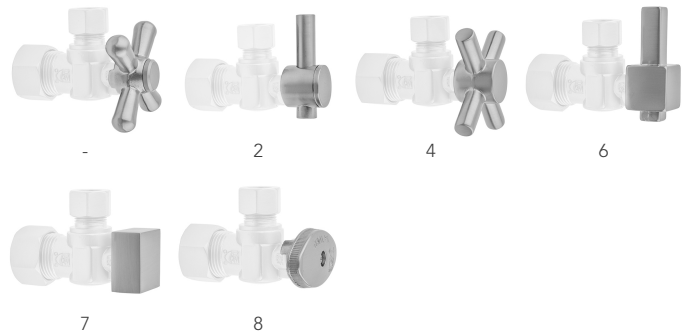

SPECIFICATION DRAWING:

COMPONENTS	
DESCRIPTION	QTY:
STRAIGHT VALVE - CONTEMPO CROSS HANDLE	1
20" X 3/8" O.D. SUPPLY TUBE	1
ESCUTCHEON	1
PLASTIC FILL VALVE COUPLING NUT	1

AVAILABLE HANDLES:

Quarter Turn Straight Pattern 1/2" Copper (Sweat Fit) x 3/8" O.D. Toilet Supply Kit with Square Lever Handle, 20" Supply Tube, Escutcheon

Model #: 631-6-72-

FEATURES:

- Complete Toilet Supply Kit
- Kit contains:
 - (1) Quarter Turn Straight Pattern 1/2" Copper (Sweat Fit) x 3/8" O.D. Supply Valve with Square Levers Handle P/N 631-6
 - (1) 20" Copper Supply Tube P/N 771
 - (1) Bell Escutcheon P/N 7117

SPECIFICATION DRAWING:

COMPONENTS	
DESCRIPTION	QTY:
STRAIGHT VALVE - SQUARE LEVER HANDLE	1
20" X 3/8" O.D. SUPPLY TUBE	1
ESCUTCHEON	1
PLASTIC FILL VALVE COUPLING NUT	1

AVAILABLE HANDLES:

Quarter Turn Straight Pattern 1/2" Copper (Sweat Fit) x 3/8" O.D. Toilet Supply Kit with Square Handle, 20" Supply Tube, Escutcheon

Model #: 631-7-72-

FEATURES:

- Complete Toilet Supply Kit
- Kit contains:
 - (1) Quarter Turn Straight Pattern 1/2" Copper (Sweat Fit) x 3/8" O.D. Supply Valve with Square Handle P/N 631-7
 - (1) 20" Copper Supply Tube P/N 772
 - (1) Bell Escutcheon P/N 7116