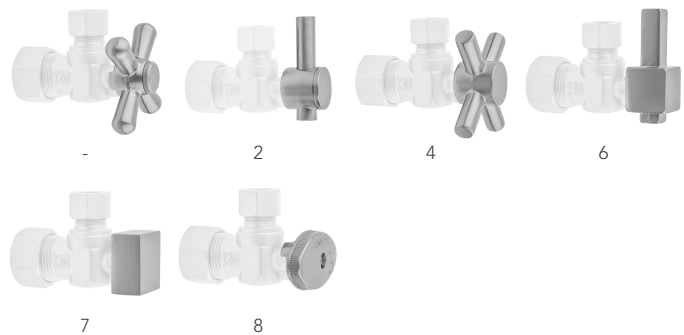

Quarter Turn Straight Pattern 1/2" Copper (Sweat Fit) x 3/8" O.D. Toilet Supply Kit with Standard Cross Handle, 20" Supply Tube, Escutcheon

Model #: 631-72-

FEATURES:

- Complete Toilet Supply Kit
- Kit contains:
 - (1) Quarter Turn Straight Pattern 1/2" Copper (Sweat Fit) x 3/8" O.D. Supply Valve with Standard Cross Handle P/N 631
 - (1) 20" Copper Supply Tube P/N 772
 - (1) Bell Escutcheon P/N 7116

SPECIFICATION DRAWING:

COMPONENTS	
DESCRIPTION	QTY:
STRAIGHT VALVE - OVAL HANDLE	1
20" X 3/8" O.D. SUPPLY TUBE	1
ESCUTCHEON	1
PLASTIC FILL VALVE COUPLING NUT	1

AVAILABLE HANDLES:

Quarter Turn Straight Pattern 1/2" Copper (Sweat Fit) x 3/8" O.D. Toilet Supply Kit with Contempo Lever Handle, 20" Supply Tube, Escutcheon

Model #: 631-2-72-

FEATURES:

- Complete Toilet Supply Kit
- Kit contains:
 - 1) Quarter Turn Straight Pattern 1/2" Copper (Sweat Fit) x 3/8" O.D. Supply Valve with Contempo Lever Handle P/N 631-2
 - (1) 20" Copper Supply Tube P/N 772
 - (1) Bell Escutcheon P/N 7116

SPECIFICATION DRAWING:

COMPONENTS	
DESCRIPTION	QTY:
STRAIGHT VALVE - CONTEMPO LEVER HANDLE	1
20" X 3/8" O.D. SUPPLY TUBE	1
ESCUTCHEON	1
PLASTIC FILL VALVE COUPLING NUT	1

AVAILABLE HANDLES:

Quarter Turn Straight Pattern 1/2" Copper (Sweat Fit) x 3/8" O.D. Toilet Supply Kit with Contempo Cross Handle, 12" Supply Tube, Escutcheon