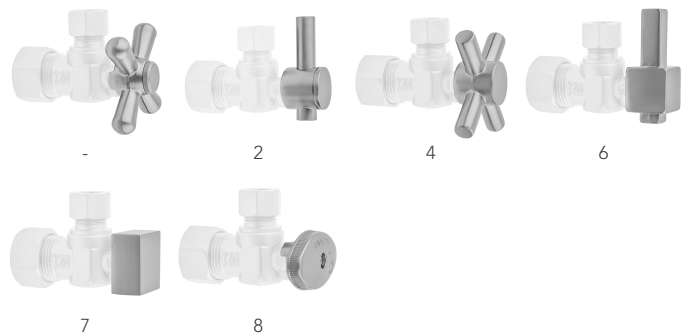

SPECIFICATION DRAWING:

COMPONENTS	
DESCRIPTION	QTY:
STRAIGHT VALVE - CONTEMPO LEVER HANDLE	1
20" X 3/8" O.D. SUPPLY TUBE	1
ESCUTCHEON	1
PLASTIC FILL VALVE COUPLING NUT	1

AVAILABLE HANDLES:

Quarter Turn Straight Pattern 1/2" Copper (Sweat Fit) x 3/8" O.D. Toilet Supply Kit with Contempo Cross Handle, 12" Supply Tube, Escutcheon

Model #: 631-4-72-

FEATURES:

- Complete Toilet Supply Kit
- Kit contains:
 - (1) Quarter Turn Straight Pattern 1/2" Copper (Sweat Fit) x 3/8" O.D. Supply Valve with Contempo Cross Handle P/N 631-4
 - (1) 20" Copper Supply Tube P/N 772
 - (1) Bell Escutcheon P/N 7116

SPECIFICATION DRAWING:

COMPONENTS	
DESCRIPTION	QTY:
STRAIGHT VALVE - CONTEMPO CROSS HANDLE	1
20" X 3/8" O.D. SUPPLY TUBE	1
ESCUTCHEON	1
PLASTIC FILL VALVE COUPLING NUT	1

AVAILABLE HANDLES:

Quarter Turn Straight Pattern 1/2" Copper (Sweat Fit) x 3/8" O.D. Toilet Supply Kit with Square Lever Handle, 20" Supply Tube, Escutcheon

Model #: 631-6-72-

FEATURES:

- Complete Toilet Supply Kit
- Kit contains:
 - (1) Quarter Turn Straight Pattern 1/2" Copper (Sweat Fit) x 3/8" O.D. Supply Valve with Square Levers Handle P/N 631-6
 - (1) 20" Copper Supply Tube P/N 771
 - (1) Bell Escutcheon P/N 7117