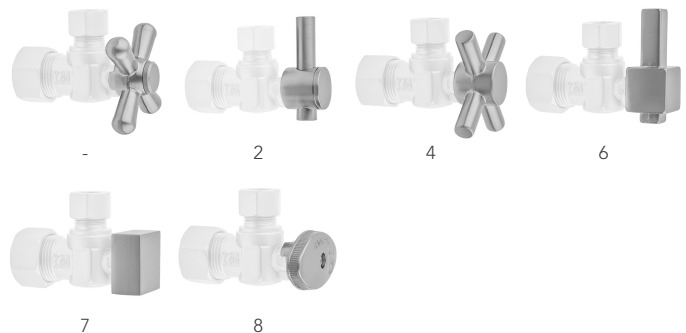

Quarter Turn Straight Pattern 1/2" Copper (Sweat Fit) x 3/8" O.D. Toilet Supply Kit with Standard Cross Handle, 20" Supply Tube, Escutcheon

Model #: 631-72-

FEATURES:

- Complete Toilet Supply Kit
- Kit contains:
 - (1) Quarter Turn Straight Pattern 1/2" Copper (Sweat Fit) x 3/8" O.D. Supply Valve with Standard Cross Handle P/N 631
 - (1) 20" Copper Supply Tube P/N 772
 - (1) Bell Escutcheon P/N 7116

SPECIFICATION DRAWING:

COMPONENTS	
DESCRIPTION	QTY:
STRAIGHT VALVE - STANDARD CROSS HANDLE	1
20" X 3/8" O.D. SUPPLY TUBE	1
ESCUTCHEON	1
PLASTIC FILL VALVE COUPLING NUT	1

AVAILABLE HANDLES:

Quarter Turn Straight Pattern 1/2" Copper (Sweat Fit) x 3/8" O.D. Toilet Supply Kit with Oval Handle, 20" Supply Tube, Escutcheon

Model #: 631-8-72-

FEATURES:

- Complete Toilet Supply Kit
- Kit contains:
 - (1) Quarter Turn Straight Pattern 1/2" Copper (Sweat Fit) x 3/8" O.D. Supply Valve with Oval Handle P/N 631-8
 - (1) 20" Copper Supply Tube P/N 772
 - (1) Bell Escutcheon P/N 7116

SPECIFICATION DRAWING:

COMPONENTS	
DESCRIPTION	QTY:
STRAIGHT VALVE - OVAL HANDLE	1
20" X 3/8" O.D. SUPPLY TUBE	1
ESCUTCHEON	1
PLASTIC FILL VALVE COUPLING NUT	1

AVAILABLE HANDLES:

Quarter Turn Straight Pattern 1/2" Copper (Sweat Fit) x 3/8" O.D. Toilet Supply Kit with Contempo Lever Handle, 20" Supply Tube, Escutcheon