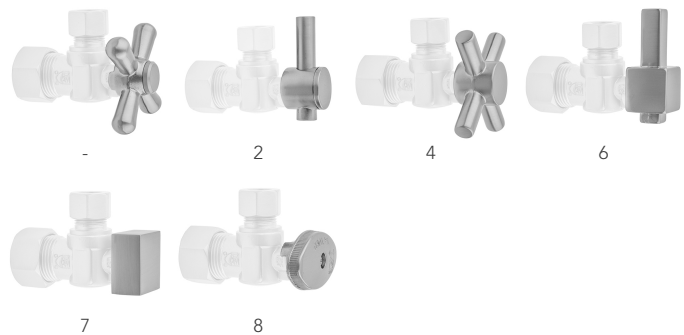

Quarter Turn Angle Pattern 5/8" O.D. Compression (Fits 1/2" Copper) x 3/8" O.D. Toilet Supply Kit Standard Cross Handle, 12" Supply Tube, Cover Tube, Escutcheon  
**Model #: 621-71CT-**

**FEATURES:**

- Complete Toilet Supply Kit
- Kit contains:
  - (1) Quarter Turn Angle Pattern 5/8" O.D. Compression (Fits 1/2" Copper) x 3/8" O.D. Supply Valve with Standard Cross Handle P/N 621
  - (1) 12" Copper Supply Tubes P/N 771
  - (1) Bell Escutcheon P/N 7116
  - (1) Cover Tube P/N 579

**SPECIFICATION DRAWING:**

COMPONENTS	
DESCRIPTION	QTY:
ANGLE VALVE - CONTEMPO CROSS HANDLE	1
12" X 3/8" O.D. SUPPLY TUBE	1
ESCUTCHEON	1
PLASTIC FILL VALVE COUPLING NUT	1
5 1/4" COVER TUBE	1

**AVAILABLE HANDLES:**

# Quarter Turn Angle Pattern 5/8" O.D. Compression (Fits 1/2" Copper) x 3/8" O.D. Toilet Supply Kit Oval Handle, 12" Supply Tube, Cover Tube, Escutcheon

**Model #: 621-8-71CT-**

## FEATURES:

- Complete Toilet Supply Kit
- Kit contains:
  - (1) Quarter Turn Angle Pattern 5/8" O.D. Compression (Fits 1/2" Copper) x 3/8" O.D. Supply Valve with Oval Handle P/N 621-8
  - (1) 20" Copper Supply Tube P/N 771
  - (1) Bell Escutcheon P/N 7116
  - (1) Cover Tube P/N 579