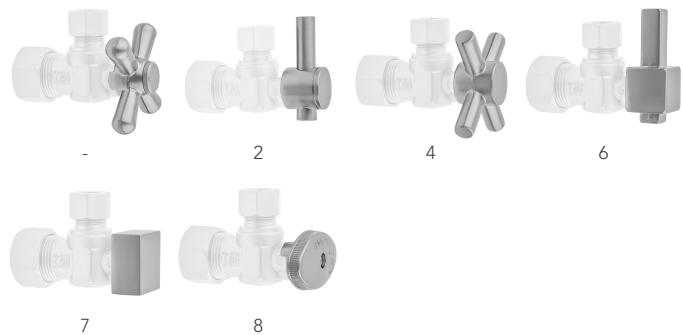

## FEATURES:

- Complete Toilet Supply Kit
- Kit contains:
  - (1) Quarter Turn Angle Pattern 5/8" O.D. Compression (Fits 1/2" Copper) x 3/8" O.D. Supply Valve with Oval Handle P/N 621-8
  - (1) 20" Copper Supply Tube P/N 771
  - (1) Bell Escutcheon P/N 7116
  - (1) Cover Tube P/N 579

### FEATURES:

- Complete Toilet Supply Kit
- Kit contains:
  - (1) Quarter Turn Angle Pattern 5/8" O.D. Compression (Fits 1/2" Copper) x 3/8" O.D. Supply Valve with Contempo Lever Handle P/N 621-2
  - (1) 12" Copper Supply Tube P/N 662
  - (1) Bell Escutcheon P/N 7116
  - (1) Cover Tube P/N 579

### SPECIFICATION DRAWING:

COMPONENTS	
DESCRIPTION	QTY:
ANGLE VALVE - CONTEMPO CROSS HANDLE	1
12" X 3/8" O.D. SUPPLY TUBE	1
ESCUTCHEON	1
PLASTIC FILL VALVE COUPLING NUT	1
5 1/4" COVER TUBE	1

### AVAILABLE HANDLES:

Quarter Turn Angle Pattern 5/8" O.D. Compression (Fits 1/2" Copper) x 3/8" O.D. Toilet Supply Kit Contempo Cross Handle, 12" Supply Tube, Cover Tube, Escutcheon  
**Model #: 621-4-71CT-**