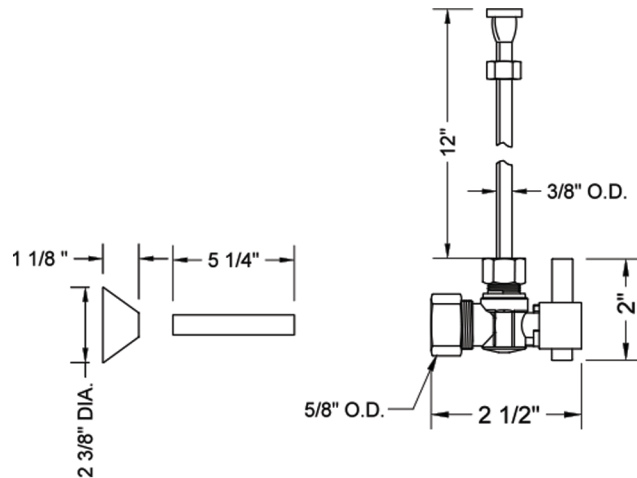

**SPECIFICATION DRAWING:**

COMPONENTS	
DESCRIPTION	QTY:
ANGLE VALVE - CONTEMPO CROSS HANDLE	1
12" X 3/8" O.D. SUPPLY TUBE	1
ESCUTCHEON	1
PLASTIC FILL VALVE COUPLING NUT	1
5 1/4" COVER TUBE	1

**AVAILABLE HANDLES:**

Quarter Turn Angle Pattern 5/8" O.D. Compression (Fits 1/2" Copper) x 3/8" O.D. Toilet Supply Kit Square Lever Handle, 12" Supply Tube, Cover Tube, Escutcheon  
**Model #: 621-6-71CT-**

**FEATURES:**

- Complete Toilet Supply Kit
- Kit contains:
  - (1) Quarter Turn Angle Pattern 5/8" O.D. Compression (Fits 1/2" Copper) x 3/8" O.D. Supply Valve with Square Lever Handle P/N 621-6
  - (1) 12" Copper Supply Tubes P/N 771
  - (1) Bell Escutcheon P/N 7116
  - (1) Cover Tube P/N 579