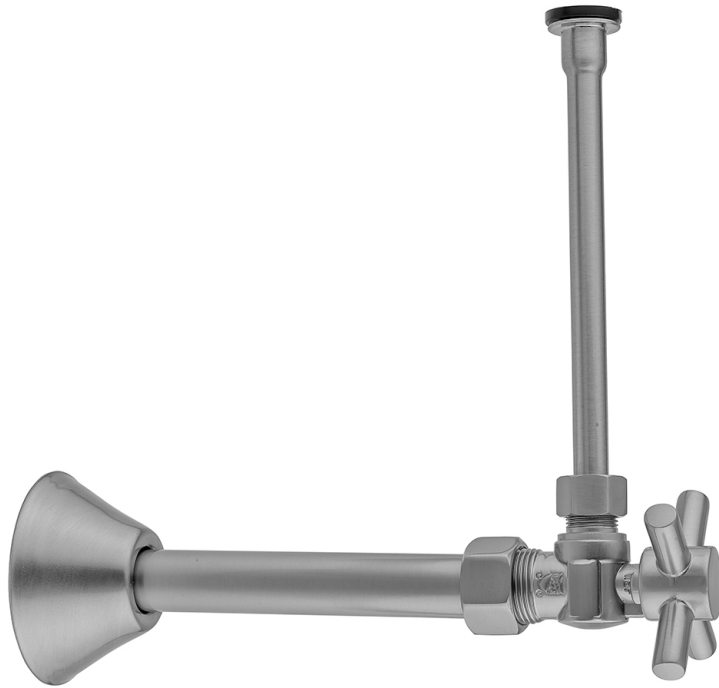

Quarter Turn Angle Pattern 5/8" O.D. Compression (Fits 1/2" Copper) x 3/8" O.D. Toilet Supply Kit Standard Cross Handle, 12" Supply Tube, Cover Tube, Escutcheon  
**Model #: 621-71CT-**

**FEATURES:**

- Complete Toilet Supply Kit
- Kit contains:
  - (1) Quarter Turn Angle Pattern 5/8" O.D. Compression (Fits 1/2" Copper) x 3/8" O.D. Supply Valve with Standard Cross Handle P/N 621
  - (1) 12" Copper Supply Tubes P/N 771
  - (1) Bell Escutcheon P/N 7116
  - (1) Cover Tube P/N 579

### FEATURES:

- Complete Toilet Supply Kit
- Kit contains:
  - (1) Quarter Turn Angle Pattern 5/8" O.D. Compression (Fits 1/2" Copper) x 3/8" O.D. Supply Valve with Contempo Lever Handle P/N 621-2
  - (1) 12" Copper Supply Tube P/N 662
  - (1) Bell Escutcheon P/N 7116
  - (1) Cover Tube P/N 579

### SPECIFICATION DRAWING:

COMPONENTS	
DESCRIPTION	QTY:
ANGLE VALVE - CONTEMPO CROSS HANDLE	1
12" X 3/8" O.D. SUPPLY TUBE	1
ESCUTCHEON	1
PLASTIC FILL VALVE COUPLING NUT	1
5 1/4" COVER TUBE	1

### AVAILABLE HANDLES:

Quarter Turn Angle Pattern 5/8" O.D. Compression (Fits 1/2" Copper) x 3/8" O.D. Toilet Supply Kit Contempo Cross Handle, 12" Supply Tube, Cover Tube, Escutcheon  
**Model #: 621-4-71CT-**