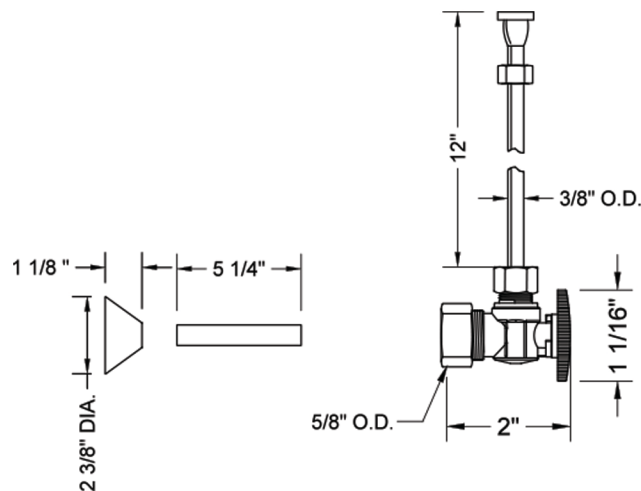

Quarter Turn Angle Pattern 5/8" O.D. Compression (Fits 1/2" Copper) x 3/8" O.D. Toilet Supply Kit Standard Cross Handle, 12" Supply Tube, Cover Tube, Escutcheon  
**Model #: 621-71CT-**

**FEATURES:**

- Complete Toilet Supply Kit
- Kit contains:
  - (1) Quarter Turn Angle Pattern 5/8" O.D. Compression (Fits 1/2" Copper) x 3/8" O.D. Supply Valve with Standard Cross Handle P/N 621
  - (1) 12" Copper Supply Tubes P/N 771
  - (1) Bell Escutcheon P/N 7116
  - (1) Cover Tube P/N 579

# Quarter Turn Angle Pattern 5/8" O.D. Compression (Fits 1/2" Copper) x 3/8" O.D. Toilet Supply Kit Oval Handle, 12" Supply Tube, Cover Tube, Escutcheon

**Model #: 621-8-71CT-**

## FEATURES:

- Complete Toilet Supply Kit
- Kit contains:
  - (1) Quarter Turn Angle Pattern 5/8" O.D. Compression (Fits 1/2" Copper) x 3/8" O.D. Supply Valve with Oval Handle P/N 621-8
  - (1) 20" Copper Supply Tube P/N 771
  - (1) Bell Escutcheon P/N 7116
  - (1) Cover Tube P/N 579

## SPECIFICATION DRAWING:

COMPONENTS	
DESCRIPTION	QTY:
ANGLE VALVE - CONTEMPO CROSS HANDLE	1
12" X 3/8" O.D. SUPPLY TUBE	1
ESCUTCHEON	1
PLASTIC FILL VALVE COUPLING NUT	1
5 1/4" COVER TUBE	1