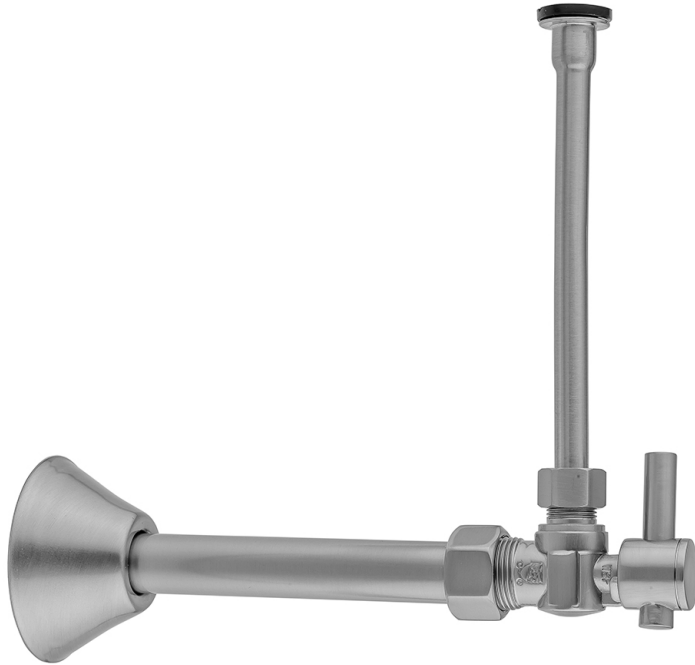

Quarter Turn Angle Pattern 5/8" O.D. Compression (Fits 1/2" Copper) x 3/8" O.D. Toilet Supply Kit Contempo Lever, 12" Supply Tube, Cover Tube, Escutcheon

Model #: 621-2-71CT-