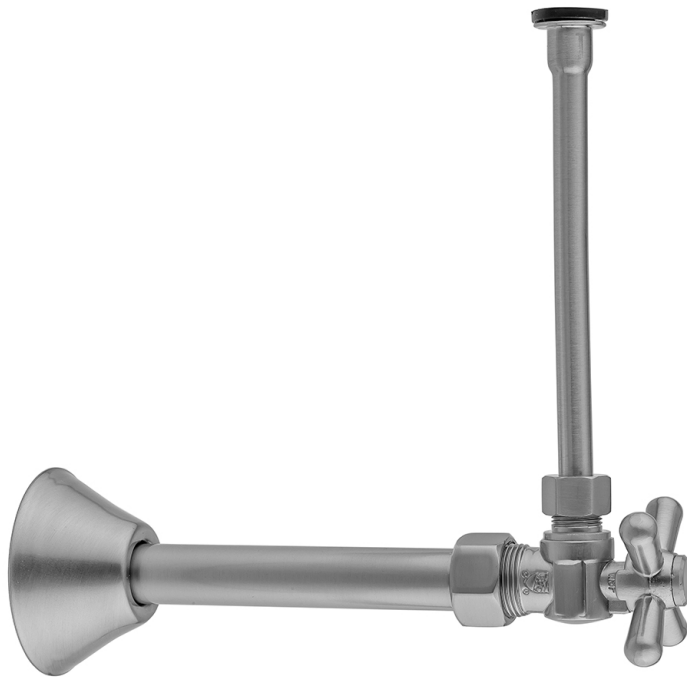

Quarter Turn Angle Pattern 5/8" O.D. Compression (Fits 1/2" Copper) x 3/8" O.D. Toilet Supply Kit Standard Cross Handle, 12" Supply Tube, Cover Tube, Escutcheon  
**Model #: 621-71CT-**

**FEATURES:**

- Complete Toilet Supply Kit
- Kit contains:
  - (1) Quarter Turn Angle Pattern 5/8" O.D. Compression (Fits 1/2" Copper) x 3/8" O.D. Supply Valve with Standard Cross Handle P/N 621
  - (1) 12" Copper Supply Tubes P/N 771
  - (1) Bell Escutcheon P/N 7116
  - (1) Cover Tube P/N 579

**SPECIFICATION DRAWING:**

COMPONENTS	
DESCRIPTION	QTY:
ANGLE VALVE - CONTEMPO CROSS HANDLE	1
12" X 3/8" O.D. SUPPLY TUBE	1
ESCUTCHEON	1
PLASTIC FILL VALVE COUPLING NUT	1
5 1/4" COVER TUBE	1

**AVAILABLE HANDLES:**

# Quarter Turn Angle Pattern 5/8" O.D. Compression (Fits 1/2" Copper) x 3/8" O.D. Toilet Supply Kit Oval Handle, 12" Supply Tube, Cover Tube, Escutcheon

**Model #: 621-8-71CT-**

## FEATURES:

- Complete Toilet Supply Kit
- Kit contains:
  - (1) Quarter Turn Angle Pattern 5/8" O.D. Compression (Fits 1/2" Copper) x 3/8" O.D. Supply Valve with Oval Handle P/N 621-8
  - (1) 20" Copper Supply Tube P/N 771
  - (1) Bell Escutcheon P/N 7116
  - (1) Cover Tube P/N 579