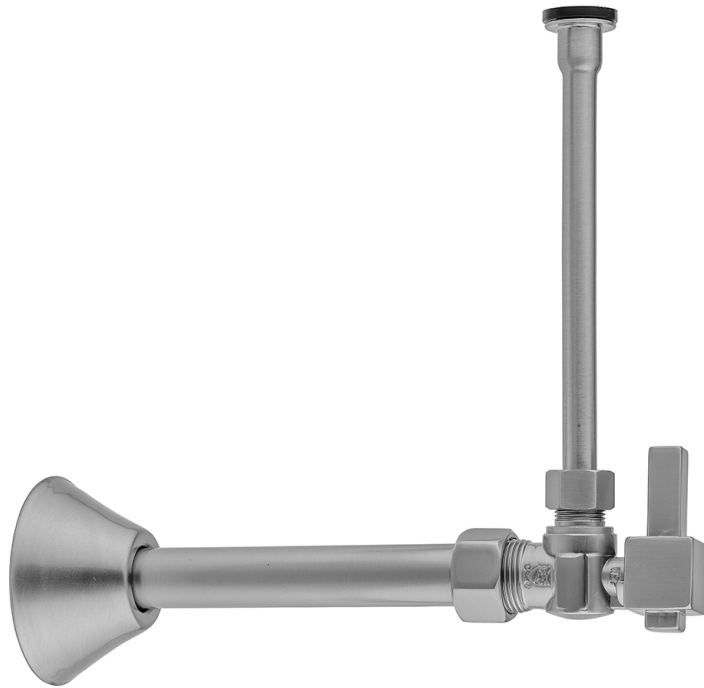

Quarter Turn Angle Pattern 5/8" O.D. Compression (Fits 1/2" Copper) x 3/8" O.D. Toilet Supply Kit Standard Cross Handle, 12" Supply Tube, Cover Tube, Escutcheon  
**Model #: 621-71CT-**

**FEATURES:**

- Complete Toilet Supply Kit
- Kit contains:
  - (1) Quarter Turn Angle Pattern 5/8" O.D. Compression (Fits 1/2" Copper) x 3/8" O.D. Supply Valve with Standard Cross Handle P/N 621
  - (1) 12" Copper Supply Tubes P/N 771
  - (1) Bell Escutcheon P/N 7116
  - (1) Cover Tube P/N 579

# Quarter Turn Angle Pattern 5/8" O.D. Compression (Fits 1/2" Copper) x 3/8" O.D. Toilet Supply Kit Oval Handle, 12" Supply Tube, Cover Tube, Escutcheon

**Model #: 621-8-71CT-**

**SPECIFICATION DRAWING:**

COMPONENTS	
DESCRIPTION	QTY:
ANGLE VALVE - CONTEMPO CROSS HANDLE	1
12" X 3/8" O.D. SUPPLY TUBE	1
ESCUTCHEON	1
PLASTIC FILL VALVE COUPLING NUT	1
5 1/4" COVER TUBE	1

**AVAILABLE HANDLES:**

Quarter Turn Angle Pattern 5/8" O.D. Compression (Fits 1/2" Copper) x 3/8" O.D. Toilet Supply Kit Square Lever Handle, 12" Supply Tube, Cover Tube, Escutcheon  
**Model #: 621-6-71CT-**

**FEATURES:**

- Complete Toilet Supply Kit
- Kit contains:
  - (1) Quarter Turn Angle Pattern 5/8" O.D. Compression (Fits 1/2" Copper) x 3/8" O.D. Supply Valve with Square Lever Handle P/N 621-6
  - (1) 12" Copper Supply Tubes P/N 771
  - (1) Bell Escutcheon P/N 7116
  - (1) Cover Tube P/N 579