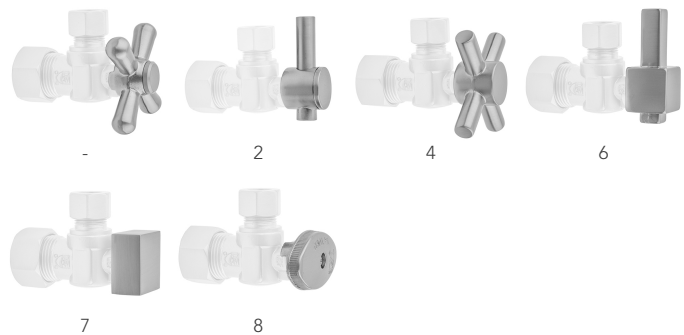

**SPECIFICATION DRAWING:**

COMPONENTS	
DESCRIPTION	QTY:
ANGLE VALVE - CONTEMPO CROSS HANDLE	1
12" X 3/8" O.D. SUPPLY TUBE	1
ESCUTCHEON	1
PLASTIC FILL VALVE COUPLING NUT	1
5 1/4" COVER TUBE	1

**AVAILABLE HANDLES:**

Quarter Turn Angle Pattern 5/8" O.D. Compression (Fits 1/2" Copper) x 3/8" O.D. Toilet Supply Kit Square Lever Handle, 12" Supply Tube, Cover Tube, Escutcheon  
**Model #: 621-6-71CT-**

**FEATURES:**

- Complete Toilet Supply Kit
- Kit contains:
  - (1) Quarter Turn Angle Pattern 5/8" O.D. Compression (Fits 1/2" Copper) x 3/8" O.D. Supply Valve with Square Lever Handle P/N 621-6
  - (1) 12" Copper Supply Tubes P/N 771
  - (1) Bell Escutcheon P/N 7116
  - (1) Cover Tube P/N 579

# Quarter Turn Angle Pattern 5/8" O.D. Compression (Fits 1/2" Copper) x 3/8" O.D. Toilet Supply Kit Square Handle, 12" Supply Tube, Cover Tube, Escutcheon

**Model #: 621-7-71CT-**