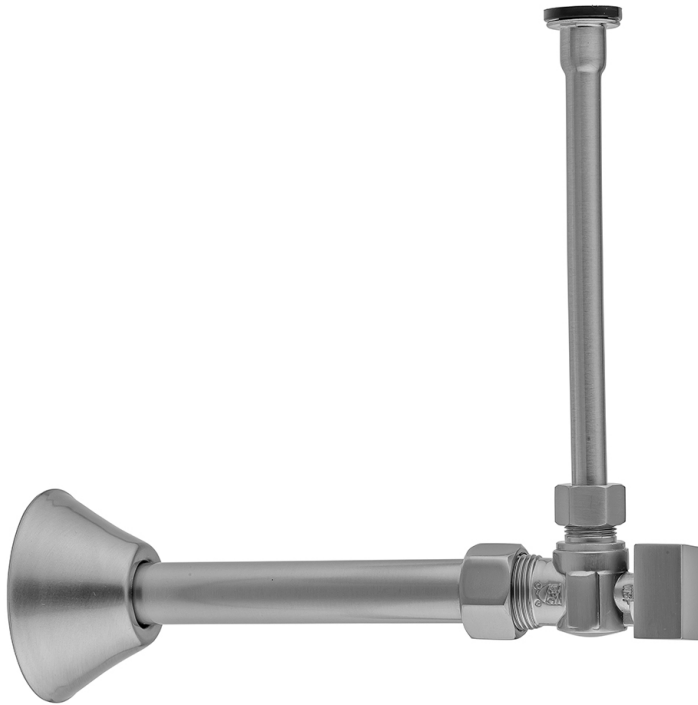

Quarter Turn Angle Pattern 5/8" O.D. Compression (Fits 1/2" Copper) x 3/8" O.D. Toilet Supply Kit Standard Cross Handle, 12" Supply Tube, Cover Tube, Escutcheon  
**Model #: 621-71CT-**

**FEATURES:**

- Complete Toilet Supply Kit
- Kit contains:
  - (1) Quarter Turn Angle Pattern 5/8" O.D. Compression (Fits 1/2" Copper) x 3/8" O.D. Supply Valve with Standard Cross Handle P/N 621
  - (1) 12" Copper Supply Tubes P/N 771
  - (1) Bell Escutcheon P/N 7116
  - (1) Cover Tube P/N 579

Quarter Turn Angle Pattern 5/8" O.D. Compression (Fits 1/2" Copper) x 3/8" O.D. Toilet Supply Kit Square Lever Handle, 12" Supply Tube, Cover Tube, Escutcheon  
**Model #: 621-6-71CT-**

**FEATURES:**

- Complete Toilet Supply Kit
- Kit contains:
  - (1) Quarter Turn Angle Pattern 5/8" O.D. Compression (Fits 1/2" Copper) x 3/8" O.D. Supply Valve with Square Lever Handle P/N 621-6
  - (1) 12" Copper Supply Tubes P/N 771
  - (1) Bell Escutcheon P/N 7116
  - (1) Cover Tube P/N 579

**SPECIFICATION DRAWING:**

COMPONENTS	
DESCRIPTION	QTY:
ANGLE VALVE - CONTEMPO CROSS HANDLE	1
12" X 3/8" O.D. SUPPLY TUBE	1
ESCUTCHEON	1
PLASTIC FILL VALVE COUPLING NUT	1
5 1/4" COVER TUBE	1

**AVAILABLE HANDLES:**

# Quarter Turn Angle Pattern 5/8" O.D. Compression (Fits 1/2" Copper) x 3/8" O.D. Toilet Supply Kit Square Handle, 12" Supply Tube, Cover Tube, Escutcheon

**Model #: 621-7-71CT-**