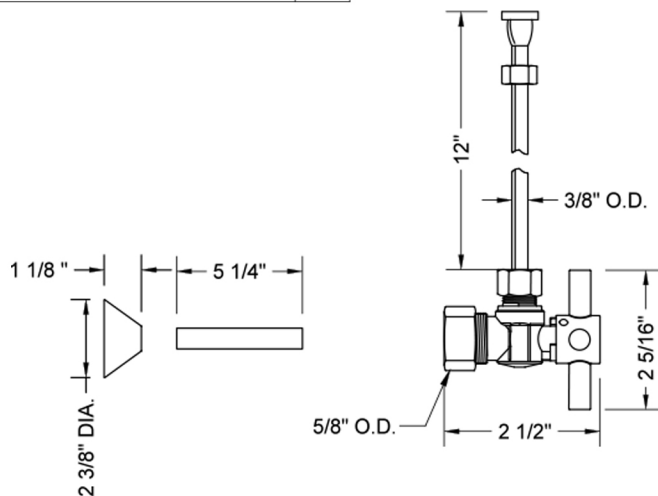

**FEATURES:**

- Complete Toilet Supply Kit
- Kit contains:
  - (1) Quarter Turn Angle Pattern 5/8" O.D. Compression (Fits 1/2" Copper) x 3/8" O.D. Supply Valve with Contempo Cross Handle P/N 621-4
  - (1) 12" Copper Supply Tubes P/N 771
  - (1) Bell Escutcheon P/N 7116
  - (1) Cover Tube P/N 579

**SPECIFICATION DRAWING:**

COMPONENTS	
DESCRIPTION	QTY:
ANGLE VALVE - CONTEMPO CROSS HANDLE	1
12" X 3/8" O.D. SUPPLY TUBE	1
ESCUTCHEON	1
PLASTIC FILL VALVE COUPLING NUT	1
5 1/4" COVER TUBE	1

**AVAILABLE HANDLES:**