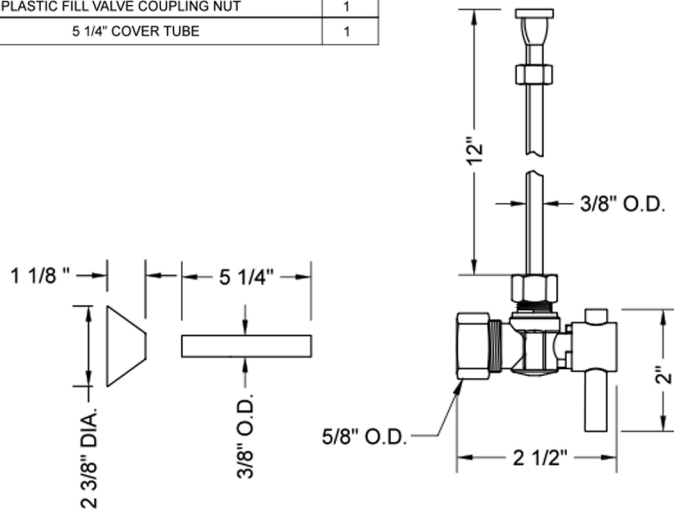

### FEATURES:

- Complete Toilet Supply Kit
- Kit contains:
  - (1) Quarter Turn Angle Pattern 5/8" O.D. Compression (Fits 1/2" Copper) x 3/8" O.D. Supply Valve with Contempo Lever Handle P/N 621-2
  - (1) 12" Copper Supply Tube P/N 662
  - (1) Bell Escutcheon P/N 7116
  - (1) Cover Tube P/N 579

### SPECIFICATION DRAWING:

COMPONENTS	
DESCRIPTION	QTY:
ANGLE VALVE - CONTEMPO CROSS HANDLE	1
12" X 3/8" O.D. SUPPLY TUBE	1
ESCUTCHEON	1
PLASTIC FILL VALVE COUPLING NUT	1
5 1/4" COVER TUBE	1