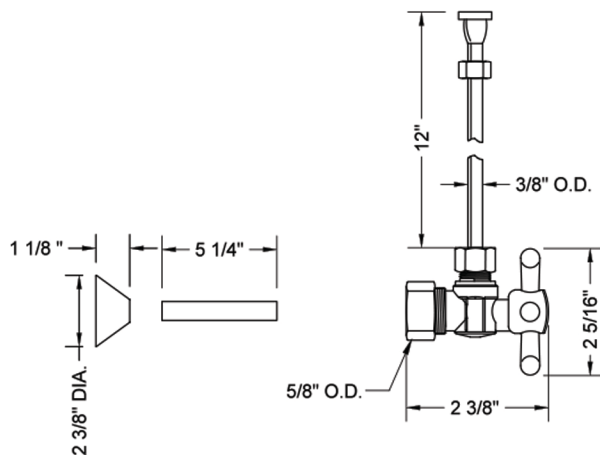

Quarter Turn Angle Pattern 5/8" O.D. Compression (Fits 1/2" Copper) x 3/8" O.D. Toilet Supply Kit Standard Cross Handle, 12" Supply Tube, Cover Tube, Escutcheon  
**Model #: 621-71CT-**

**FEATURES:**

- Complete Toilet Supply Kit
- Kit contains:
  - (1) Quarter Turn Angle Pattern 5/8" O.D. Compression (Fits 1/2" Copper) x 3/8" O.D. Supply Valve with Standard Cross Handle P/N 621
  - (1) 12" Copper Supply Tubes P/N 771
  - (1) Bell Escutcheon P/N 7116
  - (1) Cover Tube P/N 579

**SPECIFICATION DRAWING:**

COMPONENTS	
DESCRIPTION	QTY:
ANGLE VALVE - CONTEMPO CROSS HANDLE	1
12" X 3/8" O.D. SUPPLY TUBE	1
ESCUTCHEON	1
PLASTIC FILL VALVE COUPLING NUT	1
5 1/4" COVER TUBE	1

**AVAILABLE HANDLES:**

# Quarter Turn Angle Pattern 5/8" O.D. Compression (Fits 1/2" Copper) x 3/8" O.D. Toilet Supply Kit Oval Handle, 12" Supply Tube, Cover Tube, Escutcheon

**Model #: 621-8-71CT-**

## FEATURES:

- Complete Toilet Supply Kit
- Kit contains:
  - (1) Quarter Turn Angle Pattern 5/8" O.D. Compression (Fits 1/2" Copper) x 3/8" O.D. Supply Valve with Oval Handle P/N 621-8
  - (1) 20" Copper Supply Tube P/N 771
  - (1) Bell Escutcheon P/N 7116
  - (1) Cover Tube P/N 579