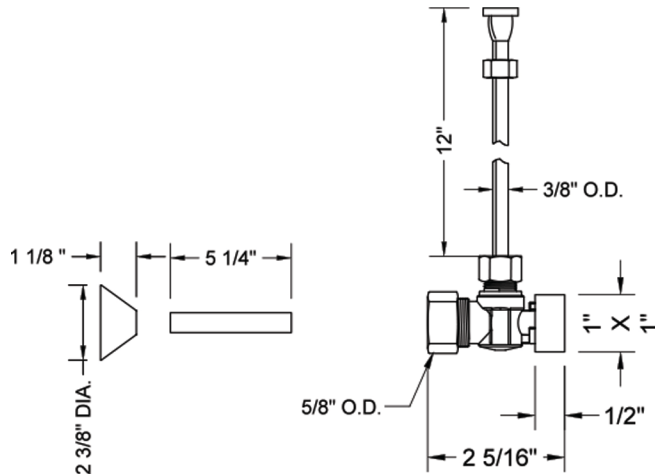

**SPECIFICATION DRAWING:**

COMPONENTS	
DESCRIPTION	QTY:
ANGLE VALVE - CONTEMPO CROSS HANDLE	1
12" X 3/8" O.D. SUPPLY TUBE	1
ESCUTCHEON	1
PLASTIC FILL VALVE COUPLING NUT	1
5 1/4" COVER TUBE	1

**AVAILABLE HANDLES:**

# Quarter Turn Angle Pattern 5/8" O.D. Compression (Fits 1/2" Copper) x 3/8" O.D. Toilet Supply Kit Square Handle, 12" Supply Tube, Cover Tube, Escutcheon

**Model #: 621-7-71CT-**

## FEATURES:

- Complete Toilet Supply Kit
- Kit contains:
  - (1) Quarter Turn Angle Pattern 5/8" O.D. Compression (Fits 1/2" Copper) x 3/8" O.D. Supply Valve with Square Handle P/N 621-7
  - (1) 12" Copper Supply Tubes P/N 771
  - (1) Bell Escutcheon P/N 7116
  - (1) Cover Tube P/N 579

## SPECIFICATION DRAWING:

COMPONENTS	
DESCRIPTION	QTY:
ANGLE VALVE - CONTEMPO CROSS HANDLE	1
12" X 3/8" O.D. SUPPLY TUBE	1
ESCUTCHEON	1
PLASTIC FILL VALVE COUPLING NUT	1
5 1/4" COVER TUBE	1