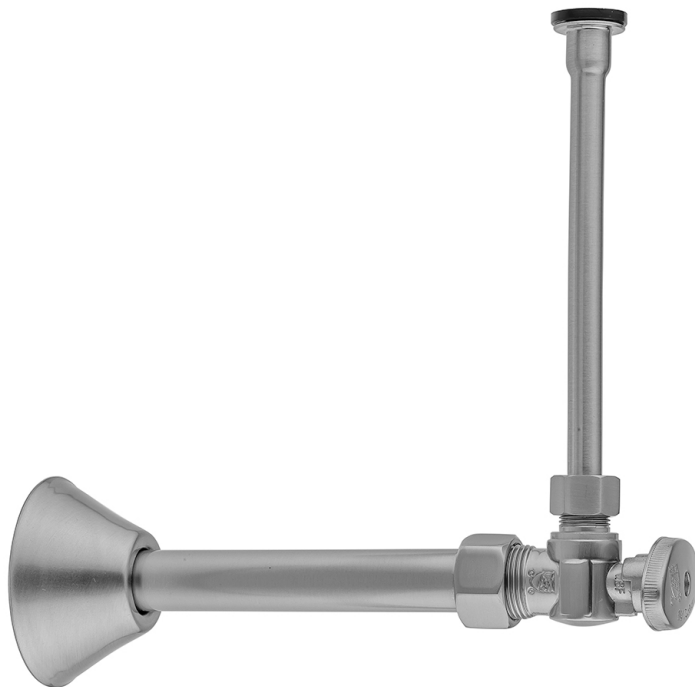

Quarter Turn Angle Pattern 5/8" O.D. Compression (Fits 1/2" Copper) x 3/8" O.D. Toilet Supply Kit Standard Cross Handle, 12" Supply Tube, Cover Tube, Escutcheon  
**Model #: 621-71CT-**

**FEATURES:**

- Complete Toilet Supply Kit
- Kit contains:
  - (1) Quarter Turn Angle Pattern 5/8" O.D. Compression (Fits 1/2" Copper) x 3/8" O.D. Supply Valve with Standard Cross Handle P/N 621
  - (1) 12" Copper Supply Tubes P/N 771
  - (1) Bell Escutcheon P/N 7116
  - (1) Cover Tube P/N 579

**SPECIFICATION DRAWING:**

COMPONENTS	
DESCRIPTION	QTY:
ANGLE VALVE - CONTEMPO CROSS HANDLE	1
12" X 3/8" O.D. SUPPLY TUBE	1
ESCUTCHEON	1
PLASTIC FILL VALVE COUPLING NUT	1
5 1/4" COVER TUBE	1

**AVAILABLE HANDLES:**

# Quarter Turn Angle Pattern 5/8" O.D. Compression (Fits 1/2" Copper) x 3/8" O.D. Toilet Supply Kit Oval Handle, 12" Supply Tube, Cover Tube, Escutcheon

**Model #: 621-8-71CT-**

## FEATURES:

- Complete Toilet Supply Kit
- Kit contains:
  - (1) Quarter Turn Angle Pattern 5/8" O.D. Compression (Fits 1/2" Copper) x 3/8" O.D. Supply Valve with Oval Handle P/N 621-8
  - (1) 20" Copper Supply Tube P/N 771
  - (1) Bell Escutcheon P/N 7116
  - (1) Cover Tube P/N 579