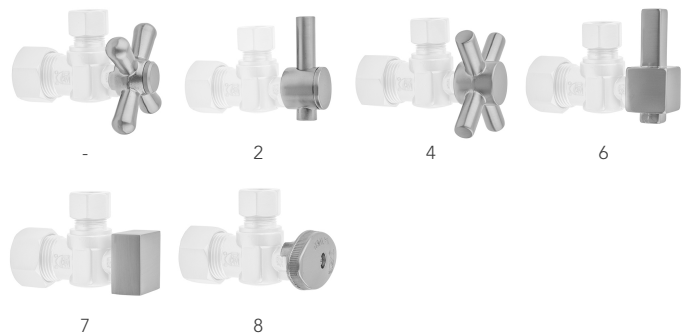

### AVAILABLE HANDLES:

Quarter Turn Angle Pattern 5/8" O.D. Compression (Fits 1/2" Copper) x 3/8" O.D. Toilet Supply Kit Contempo Cross Handle, 12" Supply Tube, Cover Tube, Escutcheon  
**Model #: 621-4-71CT-**

**FEATURES:**

- Complete Toilet Supply Kit
- Kit contains:
  - (1) Quarter Turn Angle Pattern 5/8" O.D. Compression (Fits 1/2" Copper) x 3/8" O.D. Supply Valve with Contempo Cross Handle P/N 621-4
  - (1) 12" Copper Supply Tubes P/N 771
  - (1) Bell Escutcheon P/N 7116
  - (1) Cover Tube P/N 579

**SPECIFICATION DRAWING:**

COMPONENTS	
DESCRIPTION	QTY:
ANGLE VALVE - CONTEMPO CROSS HANDLE	1
12" X 3/8" O.D. SUPPLY TUBE	1
ESCUTCHEON	1
PLASTIC FILL VALVE COUPLING NUT	1
5 1/4" COVER TUBE	1

**AVAILABLE HANDLES:**

Quarter Turn Angle Pattern 5/8" O.D. Compression (Fits 1/2" Copper) x 3/8" O.D. Toilet Supply Kit Square Lever Handle, 12" Supply Tube, Cover Tube, Escutcheon  
**Model #: 621-6-71CT-**

**FEATURES:**

- Complete Toilet Supply Kit
- Kit contains:
  - (1) Quarter Turn Angle Pattern 5/8" O.D. Compression (Fits 1/2" Copper) x 3/8" O.D. Supply Valve with Square Lever Handle P/N 621-6
  - (1) 12" Copper Supply Tubes P/N 771
  - (1) Bell Escutcheon P/N 7116
  - (1) Cover Tube P/N 579