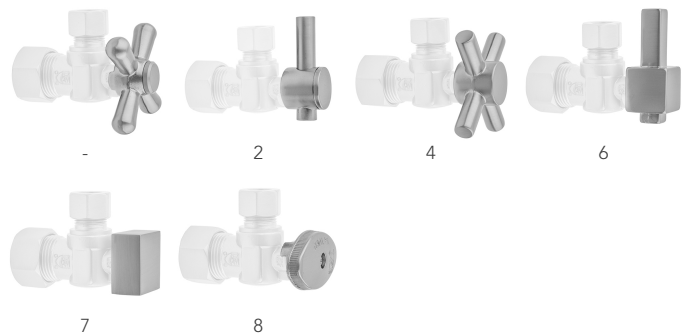

AVAILABLE HANDLES: