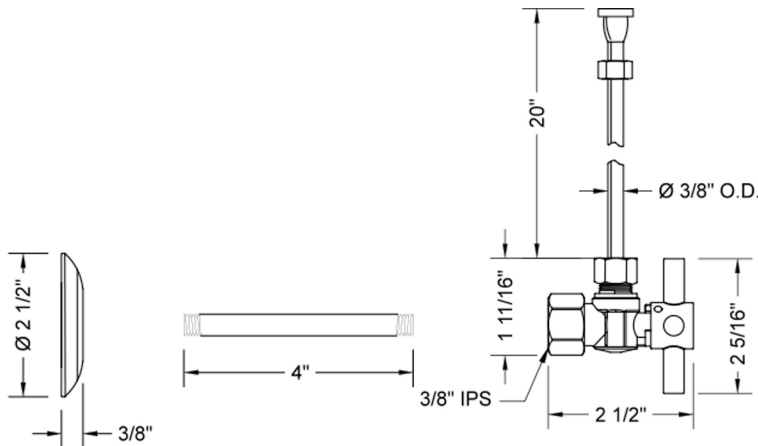

# Quarter Turn Angle Pattern 3/8" IPS x 3/8" O.D. Toilet Supply Kit with Standard Cross Handle, 20" Supply Tube, Escutcheon

**Model #: 615-72-**

## FEATURES:

- Complete Toilet Supply Kit
- Kit contains:
  - (1) Quarter Turn Angle Pattern 3/8" IPS x 3/8" O.D. Supply Valve with Contempo Cross Handle P/N 615-4
  - (1) 20" Copper Supply Tube P/N 772
  - (1) Escutcheon P/N 740 (ULB P/N 6015)
  - (1) 3/8" Brass Nipples P/N 801-38.4

## SPECIFICATION DRAWING:

COMPONENTS	
DESCRIPTION	QTY:
ANGLE VALVE - CONTEMPO CROSS HANDLE	1
20" X 3/8" O.D. SUPPLY TUBE	1
ESCUTCHEON	1
PLASTIC FILL VALVE COUPLING NUT	1
4" NIPPLE	1