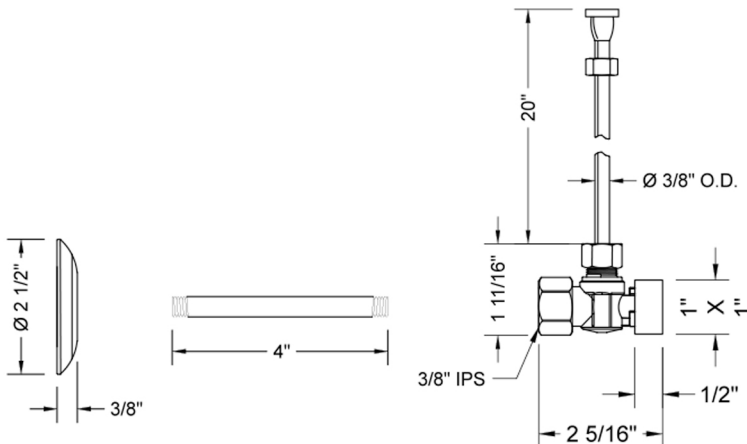

# Quarter Turn Angle Pattern 3/8" IPS x 3/8" O.D. Toilet Supply Kit with Standard Cross Handle, 20" Supply Tube, Escutcheon

**Model #: 615-72-**

# Quarter Turn Angle Pattern 3/8" IPS x 3/8" O.D. Toilet Supply Kit with Square Handle, 20" Supply Tube, Escutcheon

**Model #: 615-7-72-**

### FEATURES:

- Complete Toilet Supply Kit
- Kit contains:
  - (1) Quarter Turn Angle Pattern 3/8" IPS x 3/8" O.D. Supply Valve with Square Handle P/N 615-7
  - (1) 20" Copper Supply Tube P/N 772
  - (1) Escutcheon P/N 740 (ULB P/N 6015)
  - (1) 3/8" Brass Nipple P/N 801-38.4

### SPECIFICATION DRAWING:

COMPONENTS	
DESCRIPTION	QTY:
ANGLE VALVE - SQUARE HANDLE	1
20" X 3/8" O.D. SUPPLY TUBE	1
ESCUTCHEON	1
PLASTIC FILL VALVE COUPLING NUT	1
4" NIPPLE	1