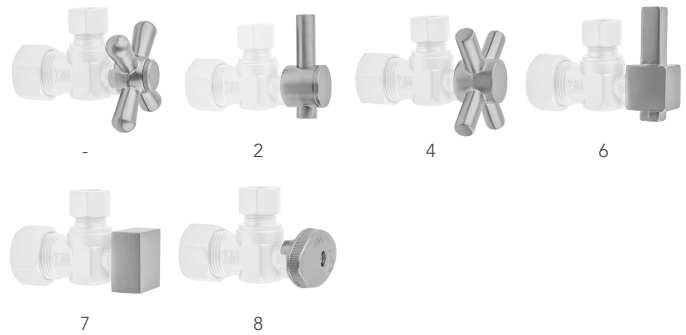

# Quarter Turn Angle Pattern 3/8" IPS x 3/8" O.D. Toilet Supply Kit with Standard Cross Handle, 20" Supply Tube, Escutcheon

**Model #: 615-72-**

## FEATURES:

- Complete Toilet Supply Kit
- Kit contains:
  - (1) Quarter Turn Angle Pattern 3/8" IPS x 3/8" O.D. Supply Valve with Standard Cross Handle P/N 615
  - (1) 20" Copper Supply Tube P/N 772
  - (1) Escutcheon P/N 740 (ULB P/N 6015)
  - (1) 3/8" Brass Nipple P/N 801-38.4

## SPECIFICATION DRAWING:

COMPONENTS	
DESCRIPTION	QTY:
ANGLE VALVE - STANDARD CROSS HANDLE	1
20" X 3/8" O.D. SUPPLY TUBE	1
ESCUTCHEON	1
PLASTIC FILL VALVE COUPLING NUT	1
4" NIPPLE	1

# Quarter Turn Angle Pattern 3/8" IPS x 3/8" O.D. Toilet Supply Kit with Oval Handle, 20" Supply Tube, Escutcheon

**Model #: 615-8-72-**