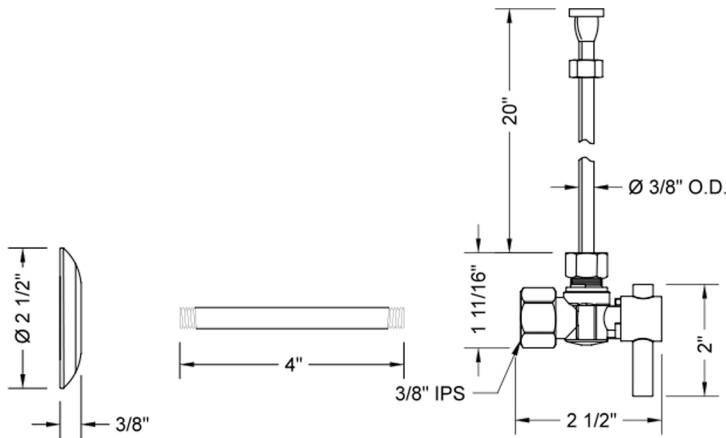

SPECIFICATION DRAWING:

COMPONENTS	
DESCRIPTION	QTY:
ANGLE VALVE - CONTEMPO LEVER HANDLE	1
20" X 3/8" O.D. SUPPLY TUBE	1
ESCUTCHEON	1
PLASTIC FILL VALVE COUPLING NUT	1
4" NIPPLE	1