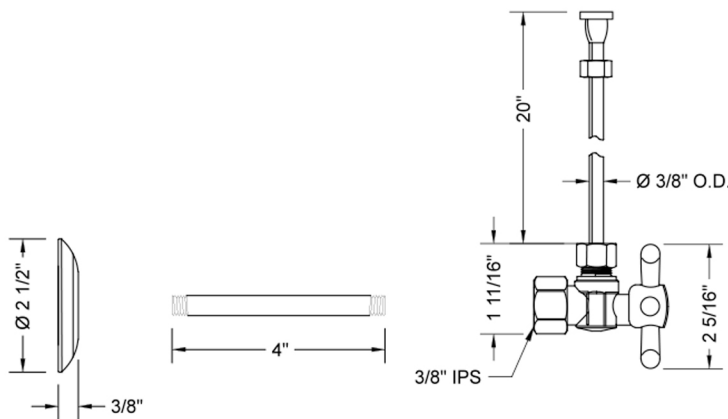

# Quarter Turn Angle Pattern 3/8" IPS x 3/8" O.D. Toilet Supply Kit with Standard Cross Handle, 20" Supply Tube, Escutcheon

**Model #: 615-72-**

## FEATURES:

- Complete Toilet Supply Kit
- Kit contains:
  - (1) Quarter Turn Angle Pattern 3/8" IPS x 3/8" O.D. Supply Valve with Standard Cross Handle P/N 615
  - (1) 20" Copper Supply Tube P/N 772
  - (1) Escutcheon P/N 740 (ULB P/N 6015)
  - (1) 3/8" Brass Nipple P/N 801-38.4

## SPECIFICATION DRAWING:

COMPONENTS	
DESCRIPTION	QTY:
ANGLE VALVE - STANDARD CROSS HANDLE	1
20" X 3/8" O.D. SUPPLY TUBE	1
ESCUTCHEON	1
PLASTIC FILL VALVE COUPLING NUT	1
4" NIPPLE	1