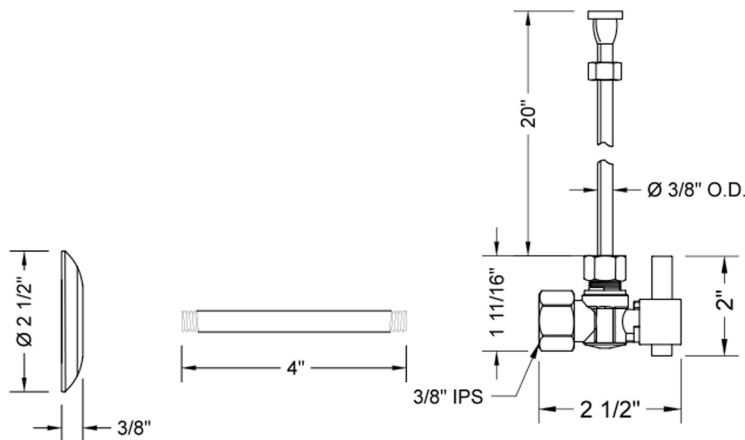

# Quarter Turn Angle Pattern 3/8" IPS x 3/8" O.D. Toilet Supply Kit with Standard Cross Handle, 20" Supply Tube, Escutcheon

**Model #: 615-72-**

## FEATURES:

- Complete Toilet Supply Kit
- Kit contains:
  - (1) Quarter Turn Angle Pattern 3/8" IPS x 3/8" O.D. Supply Valve with Square Lever Handle P/N 615-6
  - (1) 20" Copper Supply Tube P/N 772
  - (1) Escutcheon P/N 740 (ULB P/N 6015)
  - (1) 3/8" Brass Nipple P/N 801-38.4

## SPECIFICATION DRAWING:

COMPONENTS	
DESCRIPTION	QTY:
ANGLE VALVE - SQUARE LEVER HANDLE	1
20" X 3/8" O.D. SUPPLY TUBE	1
ESCUTCHEON	1
PLASTIC FILL VALVE COUPLING NUT	1
4" NIPPLE	1