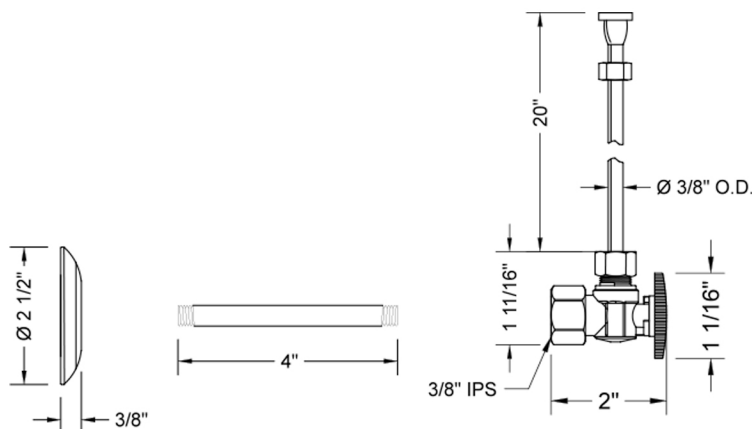

## SPECIFICATION DRAWING:

COMPONENTS	
DESCRIPTION	QTY:
ANGLE VALVE - STANDARD CROSS HANDLE	1
20" X 3/8" O.D. SUPPLY TUBE	1
ESCUTCHEON	1
PLASTIC FILL VALVE COUPLING NUT	1
4" NIPPLE	1

# Quarter Turn Angle Pattern 3/8" IPS x 3/8" O.D. Toilet Supply Kit with Oval Handle, 20" Supply Tube, Escutcheon

**Model #: 615-8-72-**

### FEATURES:

- Complete Toilet Supply Kit
- Kit contains:
  - (1) Quarter Turn Angle Pattern 3/8" IPS x 3/8" O.D. Supply Valve with Oval Handle P/N 615-8
  - (1) 20" Copper Supply Tube P/N 772
  - (1) Escutcheon P/N 740 (ULB P/N 6015)
  - (1) 3/8" Brass Nipple P/N 801-38.4

### SPECIFICATION DRAWING:

COMPONENTS	
DESCRIPTION	QTY:
ANGLE VALVE - OVAL HANDLE	1
20" X 3/8" O.D. SUPPLY TUBE	1
ESCUTCHEON	1
PLASTIC FILL VALVE COUPLING NUT	1
4" NIPPLE	1