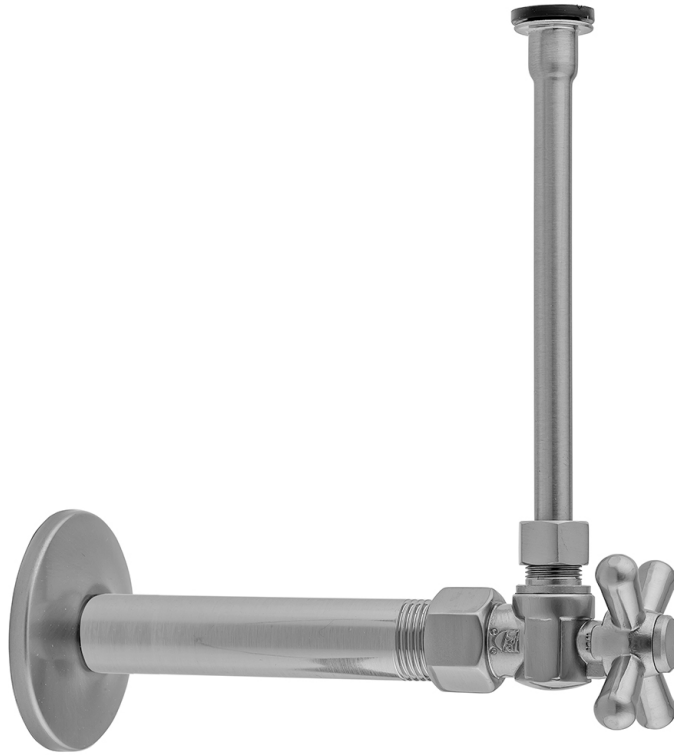

# Quarter Turn Angle Pattern 3/8" IPS x 3/8" O.D. Toilet Supply Kit with Standard Cross Handle, 20" Supply Tube, Escutcheon

**Model #: 615-72-**

## FEATURES:

- Complete Toilet Supply Kit
- Kit contains:
  - (1) Quarter Turn Angle Pattern 3/8" IPS x 3/8" O.D. Supply Valve with Standard Cross Handle P/N 615
  - (1) 20" Copper Supply Tube P/N 772
  - (1) Escutcheon P/N 740 (ULB P/N 6015)
  - (1) 3/8" Brass Nipple P/N 801-38.4

## SPECIFICATION DRAWING:

COMPONENTS	
DESCRIPTION	QTY:
ANGLE VALVE - STANDARD CROSS HANDLE	1
20" X 3/8" O.D. SUPPLY TUBE	1
ESCUTCHEON	1
PLASTIC FILL VALVE COUPLING NUT	1
4" NIPPLE	1

# Quarter Turn Angle Pattern 3/8" IPS x 3/8" O.D. Toilet Supply Kit with Oval Handle, 20" Supply Tube, Escutcheon

**Model #: 615-8-72-**