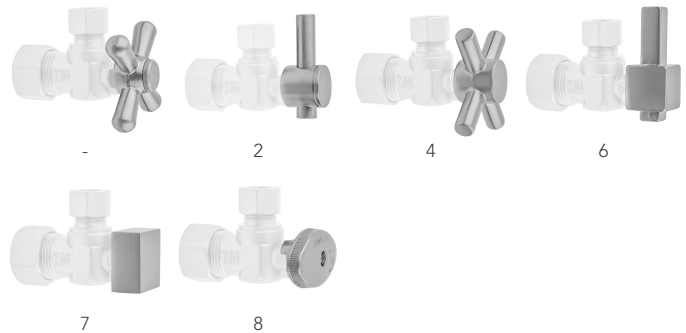

AVAILABLE HANDLES: