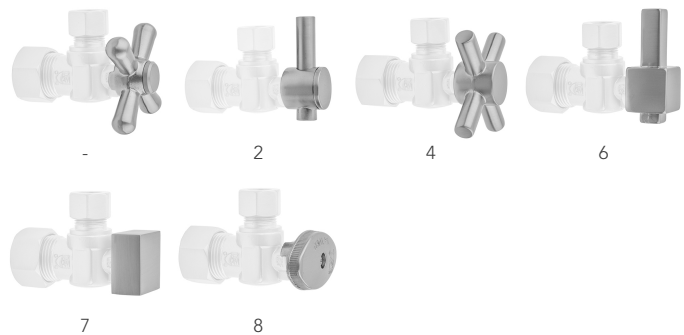

SPECIFICATION DRAWING:

COMPONENTS	
DESCRIPTION	QTY:
STRAIGHT VALVE - CONTEMPO LEVER HANDLE	1
20" X 3/8" O.D. SUPPLY TUBE	1
ESCUTCHEON	1
PLASTIC FILL VALVE COUPLING NUT	1
4" NIPPLE	1

AVAILABLE HANDLES:

Quarter Turn Straight Pattern 3/8" IPS x 3/8" O.D. Toilet Supply Kit with Contempo Cross Handle, 20" Supply Tube, Escutcheon

Model #: 618-4-72-

FEATURES:

- Complete Toilet Supply Kit
- Kit contains:
 - (1) Quarter Turn Straight Pattern 3/8" IPS x 3/8" O.D. Supply Valve with Contempo Cross Handle P/N 618-4
 - (1) 20" Copper Supply Tube P/N 772
 - (1) Escutcheon P/N 740 (ULB P/N 6015)
 - (1) 3/8" Brass Nipple P/N 801-38.4

SPECIFICATION DRAWING:

COMPONENTS	
DESCRIPTION	QTY:
STRAIGHT VALVE - CONTEMPO CROSS HANDLE	1
20" X 3/8" O.D. SUPPLY TUBE	1
ESCUTCHEON	1
PLASTIC FILL VALVE COUPLING NUT	1
4" NIPPLE	1

AVAILABLE HANDLES:

Quarter Turn Straight Pattern 3/8" IPS x 3/8" O.D. Toilet Supply Kit with Square lever Handle, 20" Supply Tube, Escutcheon

Model #: 618-6-72-

FEATURES:

- Complete Toilet Supply Kit
- Kit contains:
 - (1) Quarter Turn Straight Pattern 3/8" IPS x 3/8" O.D. Supply Valve with Square lever Handle P/N 618-6
 - (1) 20" Copper Supply Tube P/N 772
 - (1) Escutcheon P/N 740 (ULB P/N 6015)
 - (1) 3/8" Brass Nipple P/N 801-38.4