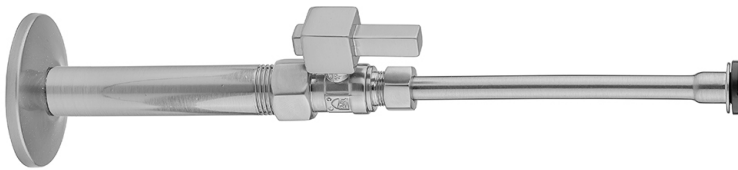

Quarter Turn Straight Pattern 3/8" IPS x 3/8" O.D. Toilet Supply Kit with Standard Cross Handle, 20" Supply Tube, Escutcheon

Model #: 618-72-

FEATURES:

- Complete Toilet Supply Kit
- Kit contains:
 - (1) Quarter Turn Straight Pattern 3/8" IPS x 3/8" O.D. Supply Valve with Standard Cross Handle P/N 618
 - (1) 20" Copper Supply Tube P/N 772
 - (1) Escutcheon P/N 740 (ULB P/N 6015)
 - (1) 3/8" Brass Nipple P/N 801-38.4

SPECIFICATION DRAWING:

COMPONENTS	
DESCRIPTION	QTY:
STRAIGHT VALVE - CONTEMPO LEVER HANDLE	1
20" X 3/8" O.D. SUPPLY TUBE	1
ESCUTCHEON	1
PLASTIC FILL VALVE COUPLING NUT	1
4" NIPPLE	1

AVAILABLE HANDLES:

Quarter Turn Straight Pattern 3/8" IPS x 3/8" O.D. Toilet Supply Kit with Contempo Cross Handle, 20" Supply Tube, Escutcheon

SPECIFICATION DRAWING:

COMPONENTS	
DESCRIPTION	QTY:
STRAIGHT VALVE - CONTEMPO CROSS HANDLE	1
20" X 3/8" O.D. SUPPLY TUBE	1
ESCUTCHEON	1
PLASTIC FILL VALVE COUPLING NUT	1
4" NIPPLE	1

AVAILABLE HANDLES:

Quarter Turn Straight Pattern 3/8" IPS x 3/8" O.D. Toilet Supply Kit with Square lever Handle, 20" Supply Tube, Escutcheon

Model #: 618-6-72-

FEATURES:

- Complete Toilet Supply Kit
- Kit contains:
 - (1) Quarter Turn Straight Pattern 3/8" IPS x 3/8" O.D. Supply Valve with Square lever Handle P/N 618-6
 - (1) 20" Copper Supply Tube P/N 772
 - (1) Escutcheon P/N 740 (ULB P/N 6015)
 - (1) 3/8" Brass Nipple P/N 801-38.4