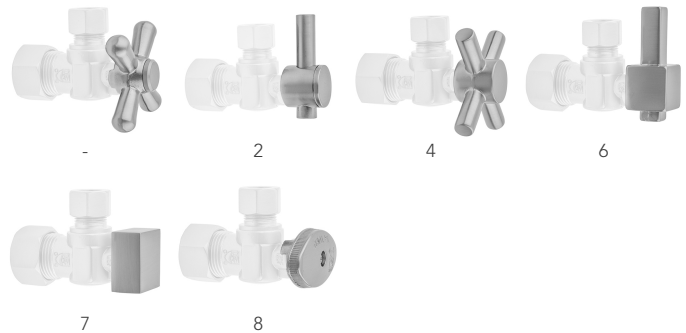

Quarter Turn Straight Pattern 3/8" IPS x 3/8" O.D. Toilet Supply Kit with Standard Cross Handle, 20" Supply Tube, Escutcheon

Model #: 618-72-

FEATURES:

- Complete Toilet Supply Kit
- Kit contains:
 - (1) Quarter Turn Straight Pattern 3/8" IPS x 3/8" O.D. Supply Valve with Standard Cross Handle P/N 618
 - (1) 20" Copper Supply Tube P/N 772
 - (1) Escutcheon P/N 740 (ULB P/N 6015)
 - (1) 3/8" Brass Nipple P/N 801-38.4

SPECIFICATION DRAWING:

COMPONENTS	
DESCRIPTION	QTY:
STRAIGHT VALVE - STANDARD CROSS HANDLE	1
20" X 3/8" O.D. SUPPLY TUBE	1
ESCUTCHEON	1
PLASTIC FILL VALVE COUPLING NUT	1
4" NIPPLE	1

AVAILABLE HANDLES:

Quarter Turn Straight Pattern 3/8" IPS x 3/8" O.D. Toilet Supply Kit with Oval Handle, 20" Supply Tube, Escutcheon

Model #: 618-8-72-

FEATURES:

- Complete Toilet Supply Kit
- Kit contains:
 - (1) Quarter Turn Straight Pattern 3/8" IPS x 3/8" O.D. Supply Valve with Oval Handle P/N 618-8
 - (1) 20" Copper Supply Tube P/N 772
 - (1) Escutcheon P/N 740 (ULB P/N 6015)
 - (1) 3/8" Brass Nipple P/N 801-38.4

SPECIFICATION DRAWING:

COMPONENTS	
DESCRIPTION	QTY:
STRAIGHT VALVE - OVAL HANDLE	1
20" X 3/8" O.D. SUPPLY TUBE	1
ESCUTCHEON	1
PLASTIC FILL VALVE COUPLING NUT	1
4" NIPPLE	1

AVAILABLE HANDLES:

Quarter Turn Straight Pattern 3/8" IPS x 3/8" O.D. Toilet Supply Kit with Contempo Lever Handle, 20" Supply Tube, Escutcheon