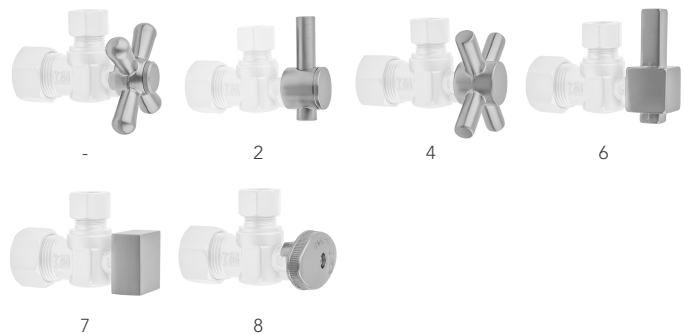

SPECIFICATION DRAWING:

COMPONENTS	
DESCRIPTION	QTY:
STRAIGHT VALVE - CONTEMPO CROSS HANDLE	1
20" X 3/8" O.D. SUPPLY TUBE	1
ESCUTCHEON	1
PLASTIC FILL VALVE COUPLING NUT	1
4" NIPPLE	1

AVAILABLE HANDLES:

Quarter Turn Straight Pattern 3/8" IPS x 3/8" O.D. Toilet Supply Kit with Square lever Handle, 20" Supply Tube, Escutcheon

Model #: 618-6-72-

FEATURES:

- Complete Toilet Supply Kit
- Kit contains:
 - (1) Quarter Turn Straight Pattern 3/8" IPS x 3/8" O.D. Supply Valve with Square lever Handle P/N 618-6
 - (1) 20" Copper Supply Tube P/N 772
 - (1) Escutcheon P/N 740 (ULB P/N 6015)
 - (1) 3/8" Brass Nipple P/N 801-38.4

SPECIFICATION DRAWING:

COMPONENTS	
DESCRIPTION	QTY:
STRAIGHT VALVE - SQUARE LEVER HANDLE	1
20" X 3/8" O.D. SUPPLY TUBE	1
ESCUTCHEON	1
PLASTIC FILL VALVE COUPLING NUT	1
4" NIPPLE	1

AVAILABLE HANDLES:

Quarter Turn Straight Pattern 3/8" IPS x 3/8" O.D. Toilet Supply Kit with Square Handle, 20" Supply Tube, Escutcheon

Model #: 618-7-72-

FEATURES:

- Complete Toilet Supply Kit
- Kit contains:
 - (1) Quarter Turn Straight Pattern 3/8" IPS x 3/8" O.D. Supply Valve with Square Handle P/N 618-7
 - (1) 20" Copper Supply Tube P/N 772
 - (1) Escutcheon P/N 740 (ULB P/N 6015)
 - (1) 3/8" Brass Nipple P/N 801-38.4