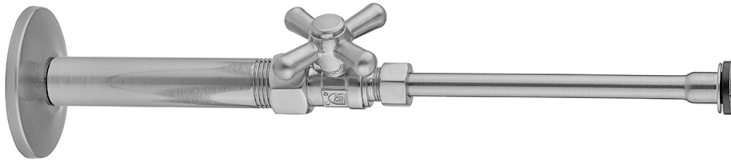

Quarter Turn Straight Pattern 3/8" IPS x 3/8" O.D. Toilet Supply Kit with Standard Cross Handle, 20" Supply Tube, Escutcheon

Model #: 618-72-

FEATURES:

- Complete Toilet Supply Kit
- Kit contains:
 - (1) Quarter Turn Straight Pattern 3/8" IPS x 3/8" O.D. Supply Valve with Standard Cross Handle P/N 618
 - (1) 20" Copper Supply Tube P/N 772
 - (1) Escutcheon P/N 740 (ULB P/N 6015)
 - (1) 3/8" Brass Nipple P/N 801-38.4

SPECIFICATION DRAWING:

COMPONENTS	
DESCRIPTION	QTY:
STRAIGHT VALVE - STANDARD CROSS HANDLE	1
20" X 3/8" O.D. SUPPLY TUBE	1
ESCUTCHEON	1
PLASTIC FILL VALVE COUPLING NUT	1
4" NIPPLE	1

AVAILABLE HANDLES:

Quarter Turn Straight Pattern 3/8" IPS x 3/8" O.D. Toilet Supply Kit with Oval Handle, 20" Supply Tube, Escutcheon

Model #: 618-8-72-

FEATURES:

- Complete Toilet Supply Kit
- Kit contains:
 - (1) Quarter Turn Straight Pattern 3/8" IPS x 3/8" O.D. Supply Valve with Oval Handle P/N 618-8
 - (1) 20" Copper Supply Tube P/N 772
 - (1) Escutcheon P/N 740 (ULB P/N 6015)
 - (1) 3/8" Brass Nipple P/N 801-38.4

SPECIFICATION DRAWING:

COMPONENTS	
DESCRIPTION	QTY:
STRAIGHT VALVE - OVAL HANDLE	1
20" X 3/8" O.D. SUPPLY TUBE	1
ESCUTCHEON	1
PLASTIC FILL VALVE COUPLING NUT	1
4" NIPPLE	1

AVAILABLE HANDLES:

Quarter Turn Straight Pattern 3/8" IPS x 3/8" O.D. Toilet Supply Kit with Contempo Lever Handle, 20" Supply Tube, Escutcheon