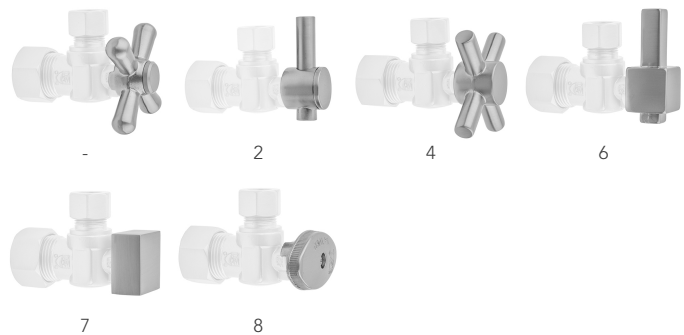

Quarter Turn Straight Pattern 3/8" IPS x 3/8" O.D. Toilet Supply Kit with Standard Cross Handle, 20" Supply Tube, Escutcheon

Model #: 618-72-

FEATURES:

- Complete Toilet Supply Kit
- Kit contains:
 - (1) Quarter Turn Straight Pattern 3/8" IPS x 3/8" O.D. Supply Valve with Standard Cross Handle P/N 618
 - (1) 20" Copper Supply Tube P/N 772
 - (1) Escutcheon P/N 740 (ULB P/N 6015)
 - (1) 3/8" Brass Nipple P/N 801-38.4

SPECIFICATION DRAWING:

COMPONENTS	
DESCRIPTION	QTY:
STRAIGHT VALVE - STANDARD CROSS HANDLE	1
20" X 3/8" O.D. SUPPLY TUBE	1
ESCUTCHEON	1
PLASTIC FILL VALVE COUPLING NUT	1
4" NIPPLE	1

AVAILABLE HANDLES:

Quarter Turn Straight Pattern 3/8" IPS x 3/8" O.D. Toilet Supply Kit with Oval Handle, 20" Supply Tube, Escutcheon

Model #: 618-8-72-

FEATURES:

- Complete Toilet Supply Kit
- Kit contains:
 - (1) Quarter Turn Straight Pattern 3/8" IPS x 3/8" O.D. Supply Valve with Oval Handle P/N 618-8
 - (1) 20" Copper Supply Tube P/N 772
 - (1) Escutcheon P/N 740 (ULB P/N 6015)
 - (1) 3/8" Brass Nipple P/N 801-38.4

SPECIFICATION DRAWING:

COMPONENTS	
DESCRIPTION	QTY:
STRAIGHT VALVE - OVAL HANDLE	1
20" X 3/8" O.D. SUPPLY TUBE	1
ESCUTCHEON	1
PLASTIC FILL VALVE COUPLING NUT	1
4" NIPPLE	1

AVAILABLE HANDLES:

Quarter Turn Straight Pattern 3/8" IPS x 3/8" O.D. Toilet Supply Kit with Contempo Lever Handle, 20" Supply Tube, Escutcheon