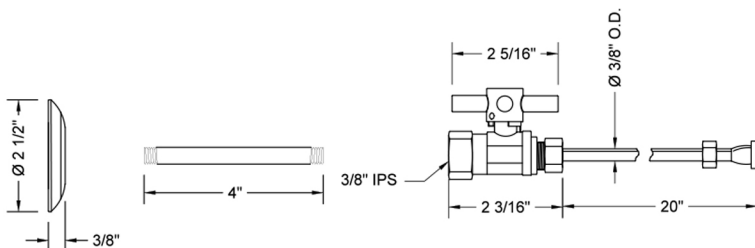

SPECIFICATION DRAWING:

COMPONENTS	
DESCRIPTION	QTY:
STRAIGHT VALVE - STANDARD CROSS HANDLE	1
20" X 3/8" O.D. SUPPLY TUBE	1
ESCUTCHEON	1
PLASTIC FILL VALVE COUPLING NUT	1
4" NIPPLE	1

AVAILABLE HANDLES:

Quarter Turn Straight Pattern 3/8" IPS x 3/8" O.D. Toilet Supply Kit with Oval Handle, 20" Supply Tube, Escutcheon

SPECIFICATION DRAWING:

COMPONENTS	
DESCRIPTION	QTY:
STRAIGHT VALVE - CONTEMPO LEVER HANDLE	1
20" X 3/8" O.D. SUPPLY TUBE	1
ESCUTCHEON	1
PLASTIC FILL VALVE COUPLING NUT	1
4" NIPPLE	1

AVAILABLE HANDLES:

Quarter Turn Straight Pattern 3/8" IPS x 3/8" O.D. Toilet Supply Kit with Contempo Cross Handle, 20" Supply Tube, Escutcheon

Model #: 618-4-72-

FEATURES:

- Complete Toilet Supply Kit
- Kit contains:
 - (1) Quarter Turn Straight Pattern 3/8" IPS x 3/8" O.D. Supply Valve with Contempo Cross Handle P/N 618-4
 - (1) 20" Copper Supply Tube P/N 772
 - (1) Escutcheon P/N 740 (ULB P/N 6015)
 - (1) 3/8" Brass Nipple P/N 801-38.4

SPECIFICATION DRAWING:

COMPONENTS	
DESCRIPTION	QTY:
STRAIGHT VALVE - CONTEMPO CROSS HANDLE	1
20" X 3/8" O.D. SUPPLY TUBE	1
ESCUTCHEON	1
PLASTIC FILL VALVE COUPLING NUT	1
4" NIPPLE	1

AVAILABLE HANDLES:

Quarter Turn Straight Pattern 3/8" IPS x 3/8" O.D. Toilet Supply Kit with Square lever Handle, 20" Supply Tube, Escutcheon