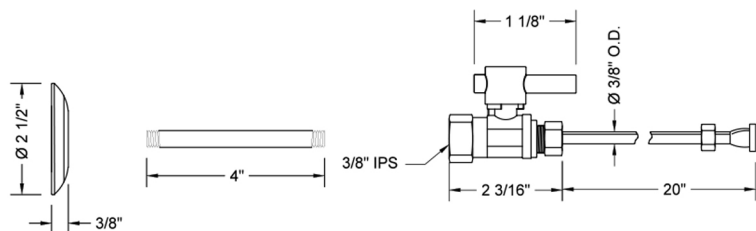

SPECIFICATION DRAWING:

COMPONENTS	
DESCRIPTION	QTY:
STRAIGHT VALVE - STANDARD CROSS HANDLE	1
20" X 3/8" O.D. SUPPLY TUBE	1
ESCUTCHEON	1
PLASTIC FILL VALVE COUPLING NUT	1
4" NIPPLE	1

AVAILABLE HANDLES:

Quarter Turn Straight Pattern 3/8" IPS x 3/8" O.D. Toilet Supply Kit with Oval Handle, 20" Supply Tube, Escutcheon

SPECIFICATION DRAWING:

COMPONENTS	
DESCRIPTION	QTY:
STRAIGHT VALVE - OVAL HANDLE	1
20" X 3/8" O.D. SUPPLY TUBE	1
ESCUTCHEON	1
PLASTIC FILL VALVE COUPLING NUT	1
4" NIPPLE	1

AVAILABLE HANDLES:

Quarter Turn Straight Pattern 3/8" IPS x 3/8" O.D. Toilet Supply Kit with Contempo Lever Handle, 20" Supply Tube, Escutcheon

Model #: 618-2-72-

FEATURES:

- Complete Toilet Supply Kit
- Kit contains:
 - (1) Quarter Turn Straight Pattern 3/8" IPS x 3/8" O.D. Supply Valve with Contempo lever Handle P/N 618-2
 - (1) 20" Copper Supply Tube P/N 772
 - (1) Escutcheon P/N 740 (ULB P/N 6015)
 - (1) 3/8" Brass Nipple P/N 801-38.4

SPECIFICATION DRAWING:

COMPONENTS	
DESCRIPTION	QTY:
STRAIGHT VALVE - CONTEMPO LEVER HANDLE	1
20" X 3/8" O.D. SUPPLY TUBE	1
ESCUTCHEON	1
PLASTIC FILL VALVE COUPLING NUT	1
4" NIPPLE	1

AVAILABLE HANDLES:

Quarter Turn Straight Pattern 3/8" IPS x 3/8" O.D. Toilet Supply Kit with Contempo Cross Handle, 20" Supply Tube, Escutcheon