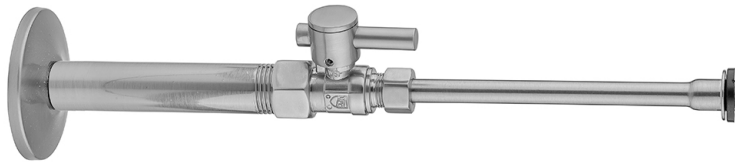

Quarter Turn Straight Pattern 3/8" IPS x 3/8" O.D. Toilet Supply Kit with Standard Cross Handle, 20" Supply Tube, Escutcheon

Model #: 618-72-

FEATURES:

- Complete Toilet Supply Kit
- Kit contains:
 - (1) Quarter Turn Straight Pattern 3/8" IPS x 3/8" O.D. Supply Valve with Standard Cross Handle P/N 618
 - (1) 20" Copper Supply Tube P/N 772
 - (1) Escutcheon P/N 740 (ULB P/N 6015)
 - (1) 3/8" Brass Nipple P/N 801-38.4

SPECIFICATION DRAWING:

COMPONENTS	
DESCRIPTION	QTY:
STRAIGHT VALVE - STANDARD CROSS HANDLE	1
20" X 3/8" O.D. SUPPLY TUBE	1
ESCUTCHEON	1
PLASTIC FILL VALVE COUPLING NUT	1
4" NIPPLE	1

AVAILABLE HANDLES:

Quarter Turn Straight Pattern 3/8" IPS x 3/8" O.D. Toilet Supply Kit with Oval Handle, 20" Supply Tube, Escutcheon

SPECIFICATION DRAWING:

COMPONENTS	
DESCRIPTION	QTY:
STRAIGHT VALVE - OVAL HANDLE	1
20" X 3/8" O.D. SUPPLY TUBE	1
ESCUTCHEON	1
PLASTIC FILL VALVE COUPLING NUT	1
4" NIPPLE	1

AVAILABLE HANDLES:

Quarter Turn Straight Pattern 3/8" IPS x 3/8" O.D. Toilet Supply Kit with Contempo Lever Handle, 20" Supply Tube, Escutcheon

Model #: 618-2-72-

FEATURES:

- Complete Toilet Supply Kit
- Kit contains:
 - (1) Quarter Turn Straight Pattern 3/8" IPS x 3/8" O.D. Supply Valve with Contempo lever Handle P/N 618-2
 - (1) 20" Copper Supply Tube P/N 772
 - (1) Escutcheon P/N 740 (ULB P/N 6015)
 - (1) 3/8" Brass Nipple P/N 801-38.4