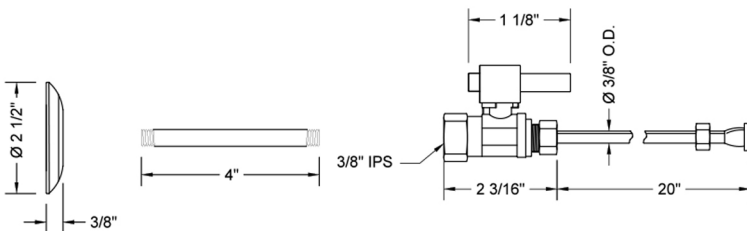

SPECIFICATION DRAWING:

COMPONENTS	
DESCRIPTION	QTY:
STRAIGHT VALVE - CONTEMPO CROSS HANDLE	1
20" X 3/8" O.D. SUPPLY TUBE	1
ESCUTCHEON	1
PLASTIC FILL VALVE COUPLING NUT	1
4" NIPPLE	1

AVAILABLE HANDLES:

Quarter Turn Straight Pattern 3/8" IPS x 3/8" O.D. Toilet Supply Kit with Square lever Handle, 20" Supply Tube, Escutcheon

Model #: 618-6-72-

FEATURES:

- Complete Toilet Supply Kit
- Kit contains:
 - (1) Quarter Turn Straight Pattern 3/8" IPS x 3/8" O.D. Supply Valve with Square lever Handle P/N 618-6
 - (1) 20" Copper Supply Tube P/N 772
 - (1) Escutcheon P/N 740 (ULB P/N 6015)
 - (1) 3/8" Brass Nipple P/N 801-38.4

SPECIFICATION DRAWING:

COMPONENTS	
DESCRIPTION	QTY:
STRAIGHT VALVE - SQUARE LEVER HANDLE	1
20" X 3/8" O.D. SUPPLY TUBE	1
ESCUTCHEON	1
PLASTIC FILL VALVE COUPLING NUT	1
4" NIPPLE	1

AVAILABLE HANDLES:

Quarter Turn Straight Pattern 3/8" IPS x 3/8" O.D. Toilet Supply Kit with Square Handle, 20" Supply Tube, Escutcheon