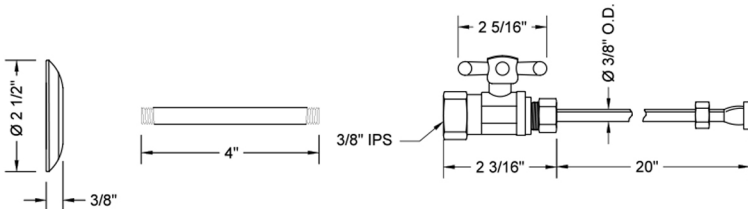

Quarter Turn Straight Pattern 3/8" IPS x 3/8" O.D. Toilet Supply Kit with Standard Cross Handle, 20" Supply Tube, Escutcheon

Model #: 618-72-

FEATURES:

- Complete Toilet Supply Kit
- Kit contains:
 - (1) Quarter Turn Straight Pattern 3/8" IPS x 3/8" O.D. Supply Valve with Standard Cross Handle P/N 618
 - (1) 20" Copper Supply Tube P/N 772
 - (1) Escutcheon P/N 740 (ULB P/N 6015)
 - (1) 3/8" Brass Nipple P/N 801-38.4

SPECIFICATION DRAWING:

COMPONENTS	
DESCRIPTION	QTY:
STRAIGHT VALVE - STANDARD CROSS HANDLE	1
20" X 3/8" O.D. SUPPLY TUBE	1
ESCUTCHEON	1
PLASTIC FILL VALVE COUPLING NUT	1
4" NIPPLE	1

AVAILABLE HANDLES:

Quarter Turn Straight Pattern 3/8" IPS x 3/8" O.D. Toilet Supply Kit with Oval Handle, 20" Supply Tube, Escutcheon

SPECIFICATION DRAWING:

COMPONENTS	
DESCRIPTION	QTY:
STRAIGHT VALVE - OVAL HANDLE	1
20" X 3/8" O.D. SUPPLY TUBE	1
ESCUTCHEON	1
PLASTIC FILL VALVE COUPLING NUT	1
4" NIPPLE	1

AVAILABLE HANDLES:

Quarter Turn Straight Pattern 3/8" IPS x 3/8" O.D. Toilet Supply Kit with Contempo Lever Handle, 20" Supply Tube, Escutcheon

SPECIFICATION DRAWING:

COMPONENTS	
DESCRIPTION	QTY:
STRAIGHT VALVE - SQUARE LEVER HANDLE	1
20" X 3/8" O.D. SUPPLY TUBE	1
ESCUTCHEON	1
PLASTIC FILL VALVE COUPLING NUT	1
4" NIPPLE	1

AVAILABLE HANDLES:

Quarter Turn Straight Pattern 3/8" IPS x 3/8" O.D. Toilet Supply Kit with Square Handle, 20" Supply Tube, Escutcheon