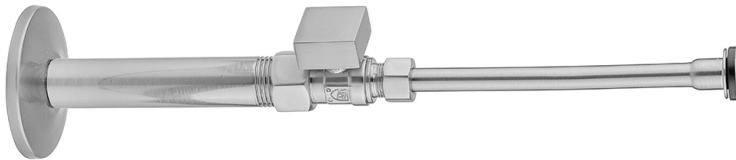

SPECIFICATION DRAWING:

COMPONENTS	
DESCRIPTION	QTY:
STRAIGHT VALVE - CONTEMPO CROSS HANDLE	1
20" X 3/8" O.D. SUPPLY TUBE	1
ESCUTCHEON	1
PLASTIC FILL VALVE COUPLING NUT	1
4" NIPPLE	1

AVAILABLE HANDLES:

Quarter Turn Straight Pattern 3/8" IPS x 3/8" O.D. Toilet Supply Kit with Square lever Handle, 20" Supply Tube, Escutcheon

Model #: 618-6-72-

FEATURES:

- Complete Toilet Supply Kit
- Kit contains:
 - (1) Quarter Turn Straight Pattern 3/8" IPS x 3/8" O.D. Supply Valve with Square lever Handle P/N 618-6
 - (1) 20" Copper Supply Tube P/N 772
 - (1) Escutcheon P/N 740 (ULB P/N 6015)
 - (1) 3/8" Brass Nipple P/N 801-38.4

SPECIFICATION DRAWING:

COMPONENTS	
DESCRIPTION	QTY:
STRAIGHT VALVE - SQUARE LEVER HANDLE	1
20" X 3/8" O.D. SUPPLY TUBE	1
ESCUTCHEON	1
PLASTIC FILL VALVE COUPLING NUT	1
4" NIPPLE	1

AVAILABLE HANDLES:

Quarter Turn Straight Pattern 3/8" IPS x 3/8" O.D. Toilet Supply Kit with Square Handle, 20" Supply Tube, Escutcheon

Model #: 618-7-72-

FEATURES:

- Complete Toilet Supply Kit
- Kit contains:
 - (1) Quarter Turn Straight Pattern 3/8" IPS x 3/8" O.D. Supply Valve with Square Handle P/N 618-7
 - (1) 20" Copper Supply Tube P/N 772
 - (1) Escutcheon P/N 740 (ULB P/N 6015)
 - (1) 3/8" Brass Nipple P/N 801-38.4