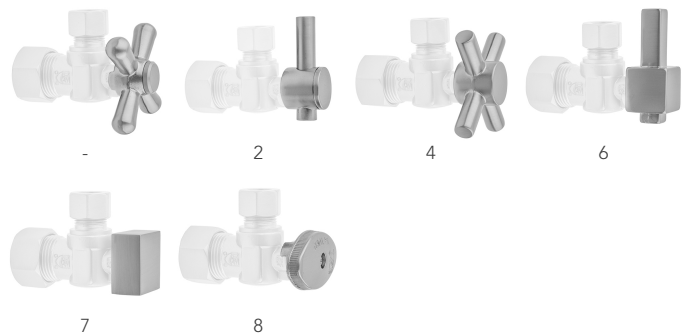

SPECIFICATION DRAWING:

COMPONENTS	
DESCRIPTION	QTY:
STRAIGHT VALVE - OVAL HANDLE	1
20" X 3/8" O.D. SUPPLY TUBE	1
ESCUTCHEON	1
PLASTIC FILL VALVE COUPLING NUT	1
4" NIPPLE	1

AVAILABLE HANDLES:

Quarter Turn Straight Pattern 3/8" IPS x 3/8" O.D. Toilet Supply Kit with Contempo Lever Handle, 20" Supply Tube, Escutcheon

Model #: 618-2-72-

FEATURES:

- Complete Toilet Supply Kit
- Kit contains:
 - (1) Quarter Turn Straight Pattern 3/8" IPS x 3/8" O.D. Supply Valve with Contempo lever Handle P/N 618-2
 - (1) 20" Copper Supply Tube P/N 772
 - (1) Escutcheon P/N 740 (ULB P/N 6015)
 - (1) 3/8" Brass Nipple P/N 801-38.4

SPECIFICATION DRAWING:

COMPONENTS	
DESCRIPTION	QTY:
STRAIGHT VALVE - CONTEMPO LEVER HANDLE	1
20" X 3/8" O.D. SUPPLY TUBE	1
ESCUTCHEON	1
PLASTIC FILL VALVE COUPLING NUT	1
4" NIPPLE	1

AVAILABLE HANDLES:

Quarter Turn Straight Pattern 3/8" IPS x 3/8" O.D. Toilet Supply Kit with Contempo Cross Handle, 20" Supply Tube, Escutcheon

SPECIFICATION DRAWING:

COMPONENTS	
DESCRIPTION	QTY:
STRAIGHT VALVE - CONTEMPO CROSS HANDLE	1
20" X 3/8" O.D. SUPPLY TUBE	1
ESCUTCHEON	1
PLASTIC FILL VALVE COUPLING NUT	1
4" NIPPLE	1

AVAILABLE HANDLES:

Quarter Turn Straight Pattern 3/8" IPS x 3/8" O.D. Toilet Supply Kit with Square lever Handle, 20" Supply Tube, Escutcheon