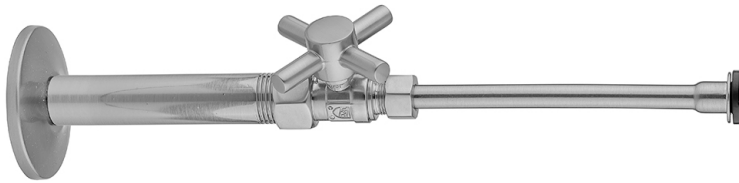

Quarter Turn Straight Pattern 3/8" IPS x 3/8" O.D. Toilet Supply Kit with Standard Cross Handle, 20" Supply Tube, Escutcheon

Model #: 618-72-

FEATURES:

- Complete Toilet Supply Kit
- Kit contains:
 - (1) Quarter Turn Straight Pattern 3/8" IPS x 3/8" O.D. Supply Valve with Standard Cross Handle P/N 618
 - (1) 20" Copper Supply Tube P/N 772
 - (1) Escutcheon P/N 740 (ULB P/N 6015)
 - (1) 3/8" Brass Nipple P/N 801-38.4

SPECIFICATION DRAWING:

COMPONENTS	
DESCRIPTION	QTY:
STRAIGHT VALVE - OVAL HANDLE	1
20" X 3/8" O.D. SUPPLY TUBE	1
ESCUTCHEON	1
PLASTIC FILL VALVE COUPLING NUT	1
4" NIPPLE	1

AVAILABLE HANDLES:

Quarter Turn Straight Pattern 3/8" IPS x 3/8" O.D. Toilet Supply Kit with Contempo Lever Handle, 20" Supply Tube, Escutcheon

SPECIFICATION DRAWING:

COMPONENTS	
DESCRIPTION	QTY:
STRAIGHT VALVE - CONTEMPO LEVER HANDLE	1
20" X 3/8" O.D. SUPPLY TUBE	1
ESCUTCHEON	1
PLASTIC FILL VALVE COUPLING NUT	1
4" NIPPLE	1

AVAILABLE HANDLES:

Quarter Turn Straight Pattern 3/8" IPS x 3/8" O.D. Toilet Supply Kit with Contempo Cross Handle, 20" Supply Tube, Escutcheon

Model #: 618-4-72-

FEATURES:

- Complete Toilet Supply Kit
- Kit contains:
 - (1) Quarter Turn Straight Pattern 3/8" IPS x 3/8" O.D. Supply Valve with Contempo Cross Handle P/N 618-4
 - (1) 20" Copper Supply Tube P/N 772
 - (1) Escutcheon P/N 740 (ULB P/N 6015)
 - (1) 3/8" Brass Nipple P/N 801-38.4