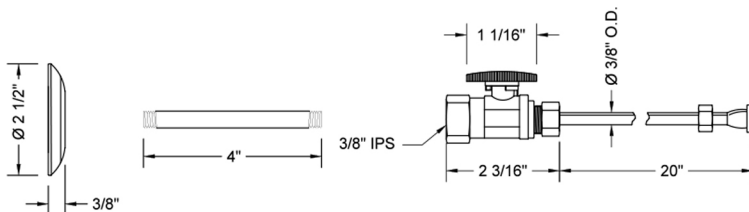

Quarter Turn Straight Pattern 3/8" IPS x 3/8" O.D. Toilet Supply Kit with Standard Cross Handle, 20" Supply Tube, Escutcheon

Model #: 618-72-

FEATURES:

- Complete Toilet Supply Kit
- Kit contains:
 - (1) Quarter Turn Straight Pattern 3/8" IPS x 3/8" O.D. Supply Valve with Standard Cross Handle P/N 618
 - (1) 20" Copper Supply Tube P/N 772
 - (1) Escutcheon P/N 740 (ULB P/N 6015)
 - (1) 3/8" Brass Nipple P/N 801-38.4

SPECIFICATION DRAWING:

COMPONENTS	
DESCRIPTION	QTY:
STRAIGHT VALVE - STANDARD CROSS HANDLE	1
20" X 3/8" O.D. SUPPLY TUBE	1
ESCUTCHEON	1
PLASTIC FILL VALVE COUPLING NUT	1
4" NIPPLE	1

AVAILABLE HANDLES:

Quarter Turn Straight Pattern 3/8" IPS x 3/8" O.D. Toilet Supply Kit with Oval Handle, 20" Supply Tube, Escutcheon

Model #: 618-8-72-

FEATURES:

- Complete Toilet Supply Kit
- Kit contains:
 - (1) Quarter Turn Straight Pattern 3/8" IPS x 3/8" O.D. Supply Valve with Oval Handle P/N 618-8
 - (1) 20" Copper Supply Tube P/N 772
 - (1) Escutcheon P/N 740 (ULB P/N 6015)
 - (1) 3/8" Brass Nipple P/N 801-38.4

SPECIFICATION DRAWING:

COMPONENTS	
DESCRIPTION	QTY:
STRAIGHT VALVE - OVAL HANDLE	1
20" X 3/8" O.D. SUPPLY TUBE	1
ESCUTCHEON	1
PLASTIC FILL VALVE COUPLING NUT	1
4" NIPPLE	1

AVAILABLE HANDLES:

Quarter Turn Straight Pattern 3/8" IPS x 3/8" O.D. Toilet Supply Kit with Contempo Lever Handle, 20" Supply Tube, Escutcheon