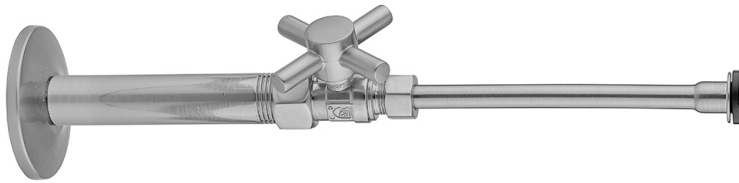

Quarter Turn Straight Pattern 1/2" IPS x 3/8" O.D. Toilet Supply Kit with Standard Cross Handle, 20" Supply Tube, Escutcheon

Model #: 619-72-

FEATURES:

- Complete Toilet Supply Kit
- Kit contains:
 - (1) Quarter Turn Straight Pattern 1/2" IPS x 3/8" O.D. Supply Valve with Standard Cross Handle P/N 619
 - (1) 20" Copper Supply Tube P/N 772
 - (1) Escutcheon P/N 741 (ULB P/N 6015)
 - (1) 1/2" Brass Nipple P/N 801-12.4

SPECIFICATION DRAWING:

COMPONENTS	
DESCRIPTION	QTY:
STRAIGHT VALVE - OVAL HANDLE	1
20" X 3/8" O.D. SUPPLY TUBE	1
ESCUTCHEON	1
PLASTIC FILL VALVE COUPLING NUT	1
4" NIPPLE	1

AVAILABLE HANDLES:

Quarter Turn Straight Pattern 1/2" IPS x 3/8" O.D. Toilet Supply Kit with Contempo Lever Handle, 20" Supply Tube, Escutcheon

SPECIFICATION DRAWING:

COMPONENTS	
DESCRIPTION	QTY:
STRAIGHT VALVE - CONTEMPO LEVER HANDLE	1
20" X 3/8" O.D. SUPPLY TUBE	1
ESCUTCHEON	1
PLASTIC FILL VALVE COUPLING NUT	1
4" NIPPLE	1

AVAILABLE HANDLES:

Quarter Turn Straight Pattern 1/2" IPS x 3/8" O.D. Toilet Supply Kit with Contempo Cross Handle, 20" Supply Tube, Escutcheon

Model #: 619-4-72-

FEATURES:

- Complete Toilet Supply Kit
- Kit contains:
 - (1) Quarter Turn Straight Pattern 1/2" IPS x 3/8" O.D. Supply Valve with Contempo Cross Handle P/N 619-4
 - (1) 20" Copper Supply Tube P/N 772
 - (1) Escutcheon P/N 741 (ULB P/N 6015)
 - (1) 1/2" Brass Nipple P/N 801-12.4