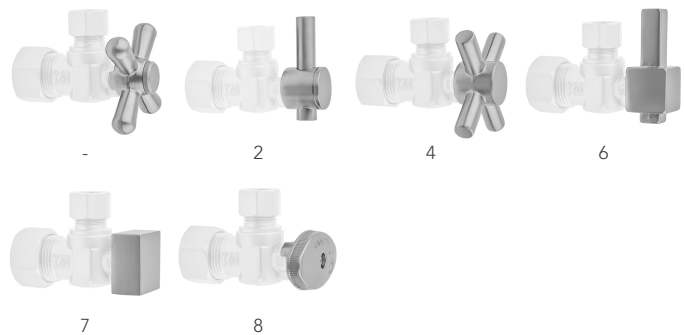

SPECIFICATION DRAWING:

COMPONENTS	
DESCRIPTION	QTY:
STRAIGHT VALVE - CONTEMPO CROSS HANDLE	1
20" X 3/8" O.D. SUPPLY TUBE	1
ESCUTCHEON	1
PLASTIC FILL VALVE COUPLING NUT	1
4" NIPPLE	1

AVAILABLE HANDLES:

Quarter Turn Straight Pattern 1/2" IPS x 3/8" O.D. Toilet Supply Kit with Square Lever 20" Supply Tube, Escutcheon

Model #: 619-6-72-

FEATURES:

- Complete Toilet Supply Kit
- Kit contains:
 - (1) Quarter Turn Straight Pattern 1/2" IPS x 3/8" O.D. Supply Valve with Square Lever Handle P/N 619-6
 - (1) 20" Copper Supply Tube P/N 772
 - (1) Escutcheon P/N 741 (ULB P/N 6015)
 - (1) 1/2" Brass Nipple P/N 801-12.4

SPECIFICATION DRAWING:

COMPONENTS	
DESCRIPTION	QTY:
STRAIGHT VALVE - SQUARE LEVER HANDLE	1
20" X 3/8" O.D. SUPPLY TUBE	1
ESCUTCHEON	1
PLASTIC FILL VALVE COUPLING NUT	1
4" NIPPLE	1

AVAILABLE HANDLES:

Quarter Turn Straight Pattern 1/2" IPS x 3/8" O.D. Toilet Supply Kit with Square Handle, 20" Supply Tube, Escutcheon

Model #: 619-7-72-

FEATURES:

- Complete Toilet Supply Kit
- Kit contains:
 - (1) Quarter Turn Straight Pattern 1/2" IPS x 3/8" O.D. Supply Valve with Square Handle P/N 619-7
 - (1) 20" Copper Supply Tube P/N 772
 - (1) Escutcheon P/N 741 (ULB P/N 6015)
 - (1) 1/2" Brass Nipple P/N 801-12.4