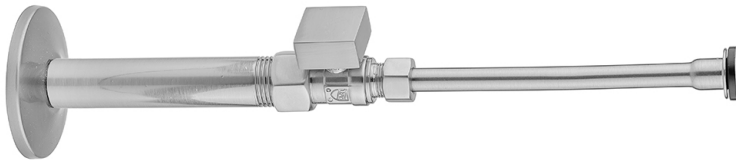

SPECIFICATION DRAWING:

COMPONENTS	
DESCRIPTION	QTY:
STRAIGHT VALVE - CONTEMPO CROSS HANDLE	1
20" X 3/8" O.D. SUPPLY TUBE	1
ESCUTCHEON	1
PLASTIC FILL VALVE COUPLING NUT	1
4" NIPPLE	1

AVAILABLE HANDLES:

Quarter Turn Straight Pattern 1/2" IPS x 3/8" O.D. Toilet Supply Kit with Square Lever 20" Supply Tube, Escutcheon

Model #: 619-6-72-

FEATURES:

- Complete Toilet Supply Kit
- Kit contains:
 - (1) Quarter Turn Straight Pattern 1/2" IPS x 3/8" O.D. Supply Valve with Square Lever Handle P/N 619-6
 - (1) 20" Copper Supply Tube P/N 772
 - (1) Escutcheon P/N 741 (ULB P/N 6015)
 - (1) 1/2" Brass Nipple P/N 801-12.4

SPECIFICATION DRAWING:

COMPONENTS	
DESCRIPTION	QTY:
STRAIGHT VALVE - SQUARE LEVER HANDLE	1
20" X 3/8" O.D. SUPPLY TUBE	1
ESCUTCHEON	1
PLASTIC FILL VALVE COUPLING NUT	1
4" NIPPLE	1

AVAILABLE HANDLES:

Quarter Turn Straight Pattern 1/2" IPS x 3/8" O.D. Toilet Supply Kit with Square Handle, 20" Supply Tube, Escutcheon

Model #: 619-7-72-

FEATURES:

- Complete Toilet Supply Kit
- Kit contains:
 - (1) Quarter Turn Straight Pattern 1/2" IPS x 3/8" O.D. Supply Valve with Square Handle P/N 619-7
 - (1) 20" Copper Supply Tube P/N 772
 - (1) Escutcheon P/N 741 (ULB P/N 6015)
 - (1) 1/2" Brass Nipple P/N 801-12.4