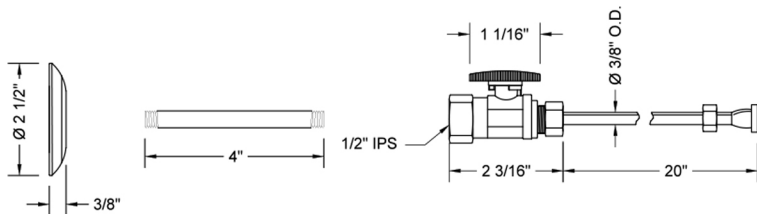

Quarter Turn Straight Pattern 1/2" IPS x 3/8" O.D. Toilet Supply Kit with Standard Cross Handle, 20" Supply Tube, Escutcheon

Model #: 619-72-

FEATURES:

- Complete Toilet Supply Kit
- Kit contains:
 - (1) Quarter Turn Straight Pattern 1/2" IPS x 3/8" O.D. Supply Valve with Standard Cross Handle P/N 619
 - (1) 20" Copper Supply Tube P/N 772
 - (1) Escutcheon P/N 741 (ULB P/N 6015)
 - (1) 1/2" Brass Nipple P/N 801-12.4

SPECIFICATION DRAWING:

COMPONENTS	
DESCRIPTION	QTY:
STRAIGHT VALVE - STANDARD CROSS HANDLE	1
20" X 3/8" O.D. SUPPLY TUBE	1
ESCUTCHEON	1
PLASTIC FILL VALVE COUPLING NUT	1
4" NIPPLE	1

AVAILABLE HANDLES:

Quarter Turn Straight Pattern 1/2" IPS x 3/8" O.D. Toilet Supply Kit with Oval Handle, 20" Supply Tube, Escutcheon

Model #: 619-8-72-

FEATURES:

- Complete Toilet Supply Kit
- Kit contains:
 - (1) Quarter Turn Straight Pattern 1/2" IPS x 3/8" O.D. Supply Valve with Oval Handle P/N 619-8
 - (1) 20" Copper Supply Tube P/N 772
 - (1) Escutcheon P/N 741 (ULB P/N 6015)
 - (1) 1/2" Brass Nipple P/N 801-12.4

SPECIFICATION DRAWING:

COMPONENTS	
DESCRIPTION	QTY:
STRAIGHT VALVE - OVAL HANDLE	1
20" X 3/8" O.D. SUPPLY TUBE	1
ESCUTCHEON	1
PLASTIC FILL VALVE COUPLING NUT	1
4" NIPPLE	1

AVAILABLE HANDLES:

Quarter Turn Straight Pattern 1/2" IPS x 3/8" O.D. Toilet Supply Kit with Contempo Lever Handle, 20" Supply Tube, Escutcheon