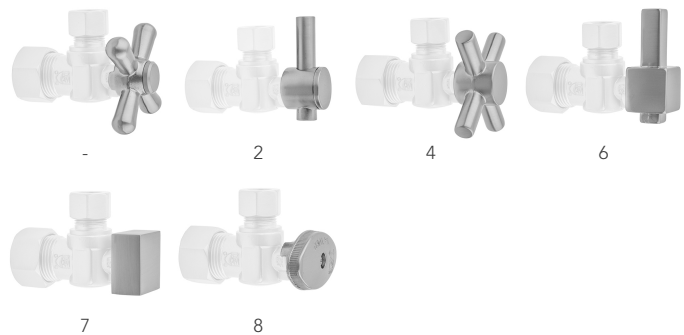

SPECIFICATION DRAWING:

COMPONENTS	
DESCRIPTION	QTY:
STRAIGHT VALVE - CONTEMPO LEVER HANDLE	1
20" X 3/8" O.D. SUPPLY TUBE	1
ESCUTCHEON	1
PLASTIC FILL VALVE COUPLING NUT	1
4" NIPPLE	1

AVAILABLE HANDLES:

Quarter Turn Straight Pattern 1/2" IPS x 3/8" O.D. Toilet Supply Kit with Contempo Cross Handle, 20" Supply Tube, Escutcheon

Model #: 619-4-72-

FEATURES:

- Complete Toilet Supply Kit
- Kit contains:
 - (1) Quarter Turn Straight Pattern 1/2" IPS x 3/8" O.D. Supply Valve with Contempo Cross Handle P/N 619-4
 - (1) 20" Copper Supply Tube P/N 772
 - (1) Escutcheon P/N 741 (ULB P/N 6015)
 - (1) 1/2" Brass Nipple P/N 801-12.4

SPECIFICATION DRAWING:

COMPONENTS	
DESCRIPTION	QTY:
STRAIGHT VALVE - CONTEMPO CROSS HANDLE	1
20" X 3/8" O.D. SUPPLY TUBE	1
ESCUTCHEON	1
PLASTIC FILL VALVE COUPLING NUT	1
4" NIPPLE	1

AVAILABLE HANDLES:

Quarter Turn Straight Pattern 1/2" IPS x 3/8" O.D. Toilet Supply Kit with Square Lever 20" Supply Tube, Escutcheon

Model #: 619-6-72-

FEATURES:

- Complete Toilet Supply Kit
- Kit contains:
 - (1) Quarter Turn Straight Pattern 1/2" IPS x 3/8" O.D. Supply Valve with Square Lever Handle P/N 619-6
 - (1) 20" Copper Supply Tube P/N 772
 - (1) Escutcheon P/N 741 (ULB P/N 6015)
 - (1) 1/2" Brass Nipple P/N 801-12.4