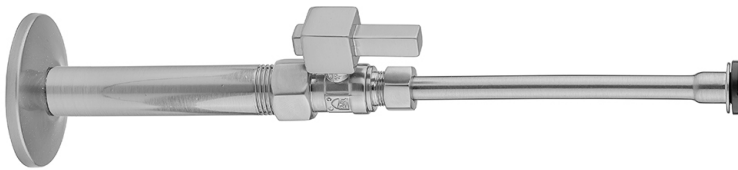

Quarter Turn Straight Pattern 1/2" IPS x 3/8" O.D. Toilet Supply Kit with Standard Cross Handle, 20" Supply Tube, Escutcheon

Model #: 619-72-

FEATURES:

- Complete Toilet Supply Kit
- Kit contains:
 - (1) Quarter Turn Straight Pattern 1/2" IPS x 3/8" O.D. Supply Valve with Standard Cross Handle P/N 619
 - (1) 20" Copper Supply Tube P/N 772
 - (1) Escutcheon P/N 741 (ULB P/N 6015)
 - (1) 1/2" Brass Nipple P/N 801-12.4

SPECIFICATION DRAWING:

COMPONENTS	
DESCRIPTION	QTY:
STRAIGHT VALVE - CONTEMPO LEVER HANDLE	1
20" X 3/8" O.D. SUPPLY TUBE	1
ESCUTCHEON	1
PLASTIC FILL VALVE COUPLING NUT	1
4" NIPPLE	1

AVAILABLE HANDLES:

Quarter Turn Straight Pattern 1/2" IPS x 3/8" O.D. Toilet Supply Kit with Contempo Cross Handle, 20" Supply Tube, Escutcheon

SPECIFICATION DRAWING:

COMPONENTS	
DESCRIPTION	QTY:
STRAIGHT VALVE - CONTEMPO CROSS HANDLE	1
20" X 3/8" O.D. SUPPLY TUBE	1
ESCUTCHEON	1
PLASTIC FILL VALVE COUPLING NUT	1
4" NIPPLE	1

AVAILABLE HANDLES:

Quarter Turn Straight Pattern 1/2" IPS x 3/8" O.D. Toilet Supply Kit with Square Lever 20" Supply Tube, Escutcheon

Model #: 619-6-72-

FEATURES:

- Complete Toilet Supply Kit
- Kit contains:
 - (1) Quarter Turn Straight Pattern 1/2" IPS x 3/8" O.D. Supply Valve with Square Lever Handle P/N 619-6
 - (1) 20" Copper Supply Tube P/N 772
 - (1) Escutcheon P/N 741 (ULB P/N 6015)
 - (1) 1/2" Brass Nipple P/N 801-12.4