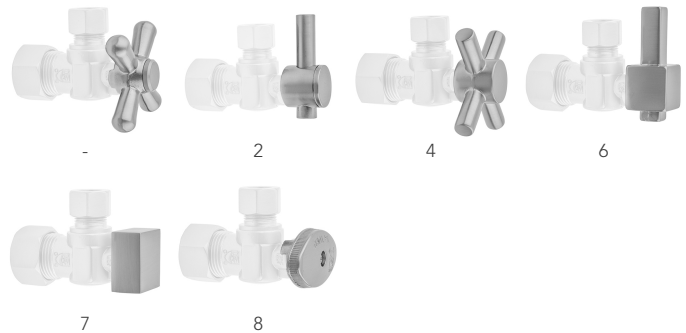

Quarter Turn Straight Pattern 1/2" IPS x 3/8" O.D. Toilet Supply Kit with Standard Cross Handle, 20" Supply Tube, Escutcheon

Model #: 619-72-

FEATURES:

- Complete Toilet Supply Kit
- Kit contains:
 - (1) Quarter Turn Straight Pattern 1/2" IPS x 3/8" O.D. Supply Valve with Standard Cross Handle P/N 619
 - (1) 20" Copper Supply Tube P/N 772
 - (1) Escutcheon P/N 741 (ULB P/N 6015)
 - (1) 1/2" Brass Nipple P/N 801-12.4

SPECIFICATION DRAWING:

COMPONENTS	
DESCRIPTION	QTY:
STRAIGHT VALVE - STANDARD CROSS HANDLE	1
20" X 3/8" O.D. SUPPLY TUBE	1
ESCUTCHEON	1
PLASTIC FILL VALVE COUPLING NUT	1
4" NIPPLE	1

AVAILABLE HANDLES:

Quarter Turn Straight Pattern 1/2" IPS x 3/8" O.D. Toilet Supply Kit with Oval Handle, 20" Supply Tube, Escutcheon

Model #: 619-8-72-

FEATURES:

- Complete Toilet Supply Kit
- Kit contains:
 - (1) Quarter Turn Straight Pattern 1/2" IPS x 3/8" O.D. Supply Valve with Oval Handle P/N 619-8
 - (1) 20" Copper Supply Tube P/N 772
 - (1) Escutcheon P/N 741 (ULB P/N 6015)
 - (1) 1/2" Brass Nipple P/N 801-12.4

SPECIFICATION DRAWING:

COMPONENTS	
DESCRIPTION	QTY:
STRAIGHT VALVE - OVAL HANDLE	1
20" X 3/8" O.D. SUPPLY TUBE	1
ESCUTCHEON	1
PLASTIC FILL VALVE COUPLING NUT	1
4" NIPPLE	1

AVAILABLE HANDLES:

Quarter Turn Straight Pattern 1/2" IPS x 3/8" O.D. Toilet Supply Kit with Contempo Lever Handle, 20" Supply Tube, Escutcheon