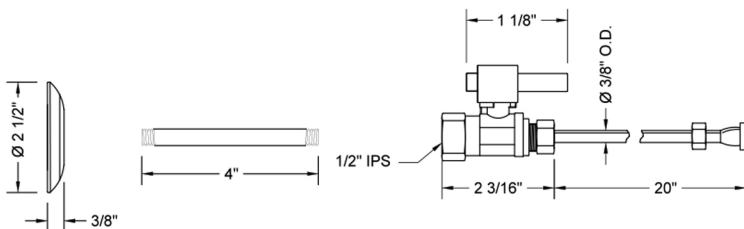

SPECIFICATION DRAWING:

COMPONENTS	
DESCRIPTION	QTY:
STRAIGHT VALVE - CONTEMPO CROSS HANDLE	1
20" X 3/8" O.D. SUPPLY TUBE	1
ESCUTCHEON	1
PLASTIC FILL VALVE COUPLING NUT	1
4" NIPPLE	1

AVAILABLE HANDLES:

Quarter Turn Straight Pattern 1/2" IPS x 3/8" O.D. Toilet Supply Kit with Square Lever 20" Supply Tube, Escutcheon

Model #: 619-6-72-

FEATURES:

- Complete Toilet Supply Kit
- Kit contains:
 - (1) Quarter Turn Straight Pattern 1/2" IPS x 3/8" O.D. Supply Valve with Square Lever Handle P/N 619-6
 - (1) 20" Copper Supply Tube P/N 772
 - (1) Escutcheon P/N 741 (ULB P/N 6015)
 - (1) 1/2" Brass Nipple P/N 801-12.4

SPECIFICATION DRAWING:

COMPONENTS	
DESCRIPTION	QTY:
STRAIGHT VALVE - SQUARE LEVER HANDLE	1
20" X 3/8" O.D. SUPPLY TUBE	1
ESCUTCHEON	1
PLASTIC FILL VALVE COUPLING NUT	1
4" NIPPLE	1

AVAILABLE HANDLES:

Quarter Turn Straight Pattern 1/2" IPS x 3/8" O.D. Toilet Supply Kit with Square Handle, 20" Supply Tube, Escutcheon