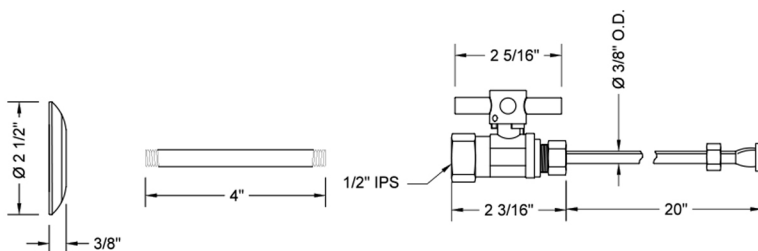

SPECIFICATION DRAWING:

COMPONENTS	
DESCRIPTION	QTY:
STRAIGHT VALVE - OVAL HANDLE	1
20" X 3/8" O.D. SUPPLY TUBE	1
ESCUTCHEON	1
PLASTIC FILL VALVE COUPLING NUT	1
4" NIPPLE	1

AVAILABLE HANDLES:

Quarter Turn Straight Pattern 1/2" IPS x 3/8" O.D. Toilet Supply Kit with Contempo Lever Handle, 20" Supply Tube, Escutcheon

SPECIFICATION DRAWING:

COMPONENTS	
DESCRIPTION	QTY:
STRAIGHT VALVE - CONTEMPO LEVER HANDLE	1
20" X 3/8" O.D. SUPPLY TUBE	1
ESCUTCHEON	1
PLASTIC FILL VALVE COUPLING NUT	1
4" NIPPLE	1

AVAILABLE HANDLES:

Quarter Turn Straight Pattern 1/2" IPS x 3/8" O.D. Toilet Supply Kit with Contempo Cross Handle, 20" Supply Tube, Escutcheon

Model #: 619-4-72-

FEATURES:

- Complete Toilet Supply Kit
- Kit contains:
 - (1) Quarter Turn Straight Pattern 1/2" IPS x 3/8" O.D. Supply Valve with Contempo Cross Handle P/N 619-4
 - (1) 20" Copper Supply Tube P/N 772
 - (1) Escutcheon P/N 741 (ULB P/N 6015)
 - (1) 1/2" Brass Nipple P/N 801-12.4

SPECIFICATION DRAWING:

COMPONENTS	
DESCRIPTION	QTY:
STRAIGHT VALVE - CONTEMPO CROSS HANDLE	1
20" X 3/8" O.D. SUPPLY TUBE	1
ESCUTCHEON	1
PLASTIC FILL VALVE COUPLING NUT	1
4" NIPPLE	1

AVAILABLE HANDLES:

Quarter Turn Straight Pattern 1/2" IPS x 3/8" O.D. Toilet Supply Kit with Square Lever 20" Supply Tube, Escutcheon