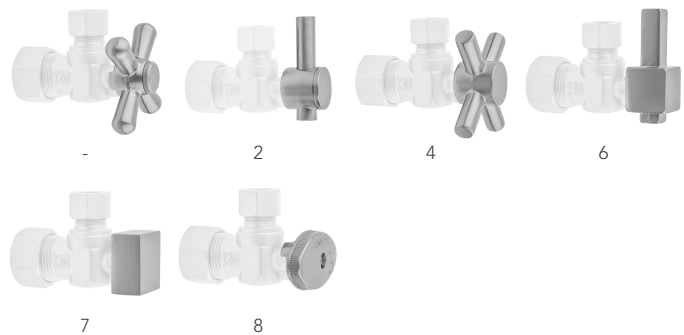

SPECIFICATION DRAWING:

COMPONENTS	
DESCRIPTION	QTY:
STRAIGHT VALVE - OVAL HANDLE	1
20" X 3/8" O.D. SUPPLY TUBE	1
ESCUTCHEON	1
PLASTIC FILL VALVE COUPLING NUT	1
4" NIPPLE	1

AVAILABLE HANDLES:

Quarter Turn Straight Pattern 1/2" IPS x 3/8" O.D. Toilet Supply Kit with Contempo Lever Handle, 20" Supply Tube, Escutcheon

Model #: 619-2-72-

FEATURES:

- Complete Toilet Supply Kit
- Kit contains:
 - (1) Quarter Turn Straight Pattern 1/2" IPS x 3/8" O.D. Supply Valve with Contempo lever Handle P/N 619-2
 - (1) 20" Copper Supply Tube P/N 772
 - (1) Escutcheon P/N 741 (ULB P/N 6015)
 - (1) 1/2" Brass Nipple P/N 801-12.4

SPECIFICATION DRAWING:

COMPONENTS	
DESCRIPTION	QTY:
STRAIGHT VALVE - CONTEMPO LEVER HANDLE	1
20" X 3/8" O.D. SUPPLY TUBE	1
ESCUTCHEON	1
PLASTIC FILL VALVE COUPLING NUT	1
4" NIPPLE	1

AVAILABLE HANDLES:

Quarter Turn Straight Pattern 1/2" IPS x 3/8" O.D. Toilet Supply Kit with Contempo Cross Handle, 20" Supply Tube, Escutcheon

SPECIFICATION DRAWING:

COMPONENTS	
DESCRIPTION	QTY:
STRAIGHT VALVE - CONTEMPO CROSS HANDLE	1
20" X 3/8" O.D. SUPPLY TUBE	1
ESCUTCHEON	1
PLASTIC FILL VALVE COUPLING NUT	1
4" NIPPLE	1

AVAILABLE HANDLES:

Quarter Turn Straight Pattern 1/2" IPS x 3/8" O.D. Toilet Supply Kit with Square Lever 20" Supply Tube, Escutcheon