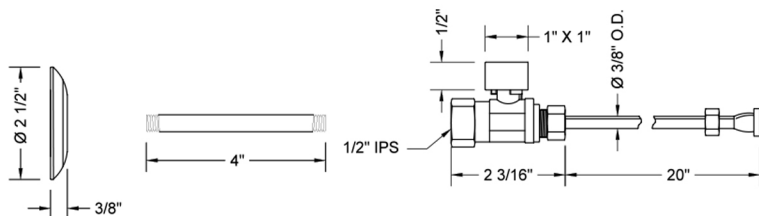

SPECIFICATION DRAWING:

COMPONENTS	
DESCRIPTION	QTY:
STRAIGHT VALVE - SQUARE LEVER HANDLE	1
20" X 3/8" O.D. SUPPLY TUBE	1
ESCUTCHEON	1
PLASTIC FILL VALVE COUPLING NUT	1
4" NIPPLE	1

AVAILABLE HANDLES:

Quarter Turn Straight Pattern 1/2" IPS x 3/8" O.D. Toilet Supply Kit with Square Handle, 20" Supply Tube, Escutcheon

Model #: 619-7-72-

FEATURES:

- Complete Toilet Supply Kit
- Kit contains:
 - (1) Quarter Turn Straight Pattern 1/2" IPS x 3/8" O.D. Supply Valve with Square Handle P/N 619-7
 - (1) 20" Copper Supply Tube P/N 772
 - (1) Escutcheon P/N 741 (ULB P/N 6015)
 - (1) 1/2" Brass Nipple P/N 801-12.4

SPECIFICATION DRAWING:

COMPONENTS	
DESCRIPTION	QTY:
STRAIGHT VALVE - SQUARE HANDLE	1
20" X 3/8" O.D. SUPPLY TUBE	1
ESCUTCHEON	1
PLASTIC FILL VALVE COUPLING NUT	1
4" NIPPLE	1

AVAILABLE HANDLES: