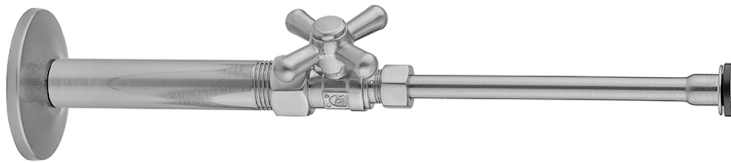

Quarter Turn Straight Pattern 1/2" IPS x 3/8" O.D. Toilet Supply Kit with Standard Cross Handle, 20" Supply Tube, Escutcheon

Model #: 619-72-

FEATURES:

- Complete Toilet Supply Kit
- Kit contains:
 - (1) Quarter Turn Straight Pattern 1/2" IPS x 3/8" O.D. Supply Valve with Standard Cross Handle P/N 619
 - (1) 20" Copper Supply Tube P/N 772
 - (1) Escutcheon P/N 741 (ULB P/N 6015)
 - (1) 1/2" Brass Nipple P/N 801-12.4

SPECIFICATION DRAWING:

COMPONENTS	
DESCRIPTION	QTY:
STRAIGHT VALVE - STANDARD CROSS HANDLE	1
20" X 3/8" O.D. SUPPLY TUBE	1
ESCUTCHEON	1
PLASTIC FILL VALVE COUPLING NUT	1
4" NIPPLE	1

AVAILABLE HANDLES:

Quarter Turn Straight Pattern 1/2" IPS x 3/8" O.D. Toilet Supply Kit with Oval Handle, 20" Supply Tube, Escutcheon

Model #: 619-8-72-

FEATURES:

- Complete Toilet Supply Kit
- Kit contains:
 - (1) Quarter Turn Straight Pattern 1/2" IPS x 3/8" O.D. Supply Valve with Oval Handle P/N 619-8
 - (1) 20" Copper Supply Tube P/N 772
 - (1) Escutcheon P/N 741 (ULB P/N 6015)
 - (1) 1/2" Brass Nipple P/N 801-12.4

SPECIFICATION DRAWING:

COMPONENTS	
DESCRIPTION	QTY:
STRAIGHT VALVE - OVAL HANDLE	1
20" X 3/8" O.D. SUPPLY TUBE	1
ESCUTCHEON	1
PLASTIC FILL VALVE COUPLING NUT	1
4" NIPPLE	1

AVAILABLE HANDLES:

Quarter Turn Straight Pattern 1/2" IPS x 3/8" O.D. Toilet Supply Kit with Contempo Lever Handle, 20" Supply Tube, Escutcheon