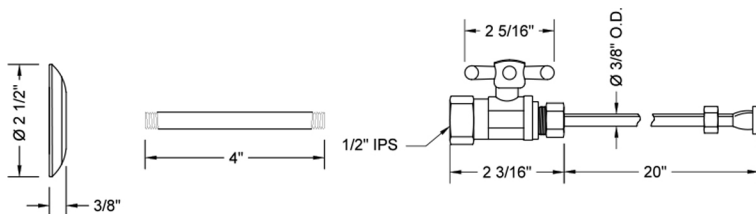

Quarter Turn Straight Pattern 1/2" IPS x 3/8" O.D. Toilet Supply Kit with Standard Cross Handle, 20" Supply Tube, Escutcheon

Model #: 619-72-

FEATURES:

- Complete Toilet Supply Kit
- Kit contains:
 - (1) Quarter Turn Straight Pattern 1/2" IPS x 3/8" O.D. Supply Valve with Standard Cross Handle P/N 619
 - (1) 20" Copper Supply Tube P/N 772
 - (1) Escutcheon P/N 741 (ULB P/N 6015)
 - (1) 1/2" Brass Nipple P/N 801-12.4

SPECIFICATION DRAWING:

COMPONENTS	
DESCRIPTION	QTY:
STRAIGHT VALVE - STANDARD CROSS HANDLE	1
20" X 3/8" O.D. SUPPLY TUBE	1
ESCUTCHEON	1
PLASTIC FILL VALVE COUPLING NUT	1
4" NIPPLE	1

AVAILABLE HANDLES:

Quarter Turn Straight Pattern 1/2" IPS x 3/8" O.D. Toilet Supply Kit with Oval Handle, 20" Supply Tube, Escutcheon

SPECIFICATION DRAWING:

COMPONENTS	
DESCRIPTION	QTY:
STRAIGHT VALVE - OVAL HANDLE	1
20" X 3/8" O.D. SUPPLY TUBE	1
ESCUTCHEON	1
PLASTIC FILL VALVE COUPLING NUT	1
4" NIPPLE	1

AVAILABLE HANDLES:

Quarter Turn Straight Pattern 1/2" IPS x 3/8" O.D. Toilet Supply Kit with Contempo Lever Handle, 20" Supply Tube, Escutcheon

SPECIFICATION DRAWING:

COMPONENTS	
DESCRIPTION	QTY:
STRAIGHT VALVE - SQUARE LEVER HANDLE	1
20" X 3/8" O.D. SUPPLY TUBE	1
ESCUTCHEON	1
PLASTIC FILL VALVE COUPLING NUT	1
4" NIPPLE	1

AVAILABLE HANDLES:

Quarter Turn Straight Pattern 1/2" IPS x 3/8" O.D. Toilet Supply Kit with Square Handle, 20" Supply Tube, Escutcheon