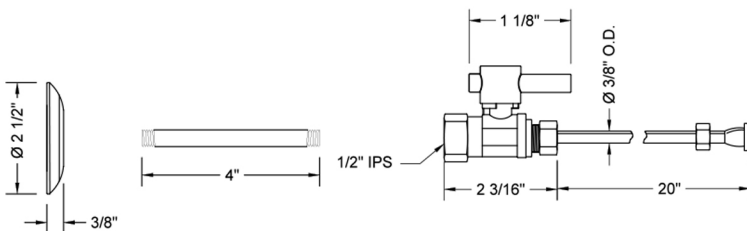

SPECIFICATION DRAWING:

COMPONENTS	
DESCRIPTION	QTY:
STRAIGHT VALVE - STANDARD CROSS HANDLE	1
20" X 3/8" O.D. SUPPLY TUBE	1
ESCUTCHEON	1
PLASTIC FILL VALVE COUPLING NUT	1
4" NIPPLE	1

AVAILABLE HANDLES:

Quarter Turn Straight Pattern 1/2" IPS x 3/8" O.D. Toilet Supply Kit with Oval Handle, 20" Supply Tube, Escutcheon

SPECIFICATION DRAWING:

COMPONENTS	
DESCRIPTION	QTY:
STRAIGHT VALVE - OVAL HANDLE	1
20" X 3/8" O.D. SUPPLY TUBE	1
ESCUTCHEON	1
PLASTIC FILL VALVE COUPLING NUT	1
4" NIPPLE	1

AVAILABLE HANDLES:

Quarter Turn Straight Pattern 1/2" IPS x 3/8" O.D. Toilet Supply Kit with Contempo Lever Handle, 20" Supply Tube, Escutcheon

Model #: 619-2-72-

FEATURES:

- Complete Toilet Supply Kit
- Kit contains:
 - (1) Quarter Turn Straight Pattern 1/2" IPS x 3/8" O.D. Supply Valve with Contempo lever Handle P/N 619-2
 - (1) 20" Copper Supply Tube P/N 772
 - (1) Escutcheon P/N 741 (ULB P/N 6015)
 - (1) 1/2" Brass Nipple P/N 801-12.4

SPECIFICATION DRAWING:

COMPONENTS	
DESCRIPTION	QTY:
STRAIGHT VALVE - CONTEMPO LEVER HANDLE	1
20" X 3/8" O.D. SUPPLY TUBE	1
ESCUTCHEON	1
PLASTIC FILL VALVE COUPLING NUT	1
4" NIPPLE	1

AVAILABLE HANDLES:

Quarter Turn Straight Pattern 1/2" IPS x 3/8" O.D. Toilet Supply Kit with Contempo Cross Handle, 20" Supply Tube, Escutcheon