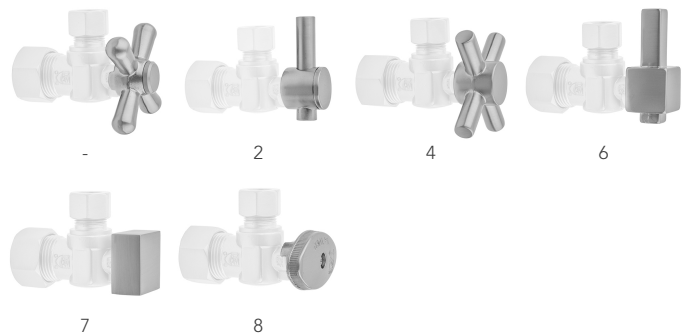

Quarter Turn Straight Pattern 1/2" IPS x 3/8" O.D. Toilet Supply Kit with Standard Cross Handle, 20" Supply Tube, Escutcheon

Model #: 619-72-

FEATURES:

- Complete Toilet Supply Kit
- Kit contains:
 - (1) Quarter Turn Straight Pattern 1/2" IPS x 3/8" O.D. Supply Valve with Standard Cross Handle P/N 619
 - (1) 20" Copper Supply Tube P/N 772
 - (1) Escutcheon P/N 741 (ULB P/N 6015)
 - (1) 1/2" Brass Nipple P/N 801-12.4

SPECIFICATION DRAWING:

COMPONENTS	
DESCRIPTION	QTY:
STRAIGHT VALVE - STANDARD CROSS HANDLE	1
20" X 3/8" O.D. SUPPLY TUBE	1
ESCUTCHEON	1
PLASTIC FILL VALVE COUPLING NUT	1
4" NIPPLE	1

AVAILABLE HANDLES:

Quarter Turn Straight Pattern 1/2" IPS x 3/8" O.D. Toilet Supply Kit with Oval Handle, 20" Supply Tube, Escutcheon

Model #: 619-8-72-

FEATURES:

- Complete Toilet Supply Kit
- Kit contains:
 - (1) Quarter Turn Straight Pattern 1/2" IPS x 3/8" O.D. Supply Valve with Oval Handle P/N 619-8
 - (1) 20" Copper Supply Tube P/N 772
 - (1) Escutcheon P/N 741 (ULB P/N 6015)
 - (1) 1/2" Brass Nipple P/N 801-12.4

SPECIFICATION DRAWING:

COMPONENTS	
DESCRIPTION	QTY:
STRAIGHT VALVE - OVAL HANDLE	1
20" X 3/8" O.D. SUPPLY TUBE	1
ESCUTCHEON	1
PLASTIC FILL VALVE COUPLING NUT	1
4" NIPPLE	1

AVAILABLE HANDLES:

Quarter Turn Straight Pattern 1/2" IPS x 3/8" O.D. Toilet Supply Kit with Contempo Lever Handle, 20" Supply Tube, Escutcheon