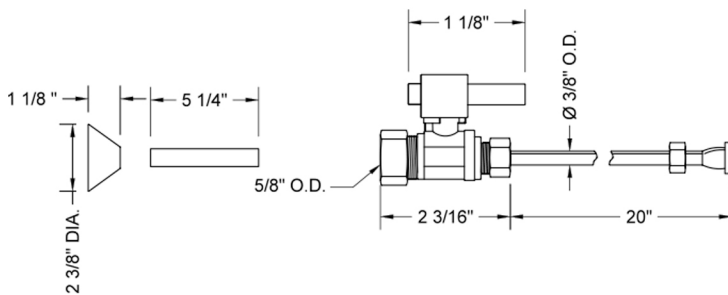

SPECIFICATION DRAWING:

COMPONENTS	
DESCRIPTION	QTY:
STRAIGHT VALVE - CONTEMPO CROSS HANDLE	1
20" X 3/8" O.D. SUPPLY TUBE	1
ESCUTCHEON	1
PLASTIC FILL VALVE COUPLING NUT	1
5 1/4" COVER TUBE	1

AVAILABLE HANDLES:

Quarter Turn Straight Pattern 5/8" O.D. Compression (Fits 1/2" Copper) x 3/8" O.D. Toilet Supply Kit with Square Lever, 20" Supply Tube, Cover Tube, Escutcheon

Model #: 622-6-72CT-

FEATURES:

- Complete Toilet Supply Kit
- Kit contains:
 - (1) Quarter Turn Straight Pattern 5/8" O.D. Compression (Fits 1/2" Copper) x 3/8" O.D. Supply Valve with Square Lever Handle P/N 622-6
 - (1) 20" Copper Supply Tube P/N 772
 - (1) Bell Escutcheon P/N 7116
 - (1) Cover Tube P/N 579

SPECIFICATION DRAWING:

COMPONENTS	
DESCRIPTION	QTY:
STRAIGHT VALVE - SQUARE LEVER HANDLE	1
20" X 3/8" O.D. SUPPLY TUBE	1
ESCUTCHEON	1
PLASTIC FILL VALVE COUPLING NUT	1
5 1/4" COVER TUBE	1

AVAILABLE HANDLES: