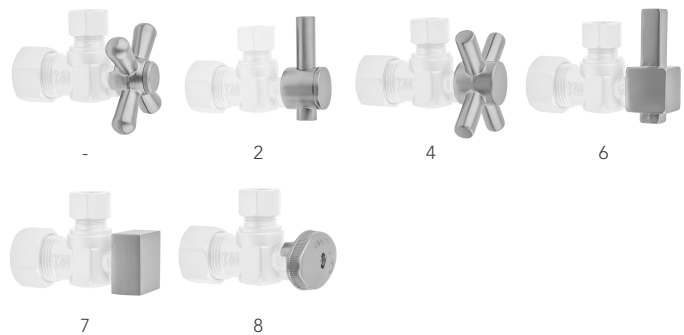

SPECIFICATION DRAWING:

COMPONENTS	
DESCRIPTION	QTY:
STRAIGHT VALVE - CONTEMPO LEVER HANDLE	1
20" X 3/8" O.D. SUPPLY TUBE	1
ESCUTCHEON	1
PLASTIC FILL VALVE COUPLING NUT	1
5 1/4" COVER TUBE	1

AVAILABLE HANDLES:

Quarter Turn Straight Pattern 5/8" O.D. Compression (Fits 1/2" Copper) x 3/8" O.D. Toilet Supply Kit Contempo Cross, 20" Supply Tube, Cover Tube, Escutcheon

Model #: 622-4-72CT-

FEATURES:

- Complete Toilet Supply Kit
- Kit contains:
 - (1) Quarter Turn Straight Pattern 5/8" O.D. Compression (Fits 1/2" Copper) x 3/8" O.D. Supply Valve with Standard Cross Handle P/N 622
 - (1) 20" Copper Supply Tube P/N 772
 - (1) Bell Escutcheon P/N 7116
 - (1) Cover Tube P/N 579

SPECIFICATION DRAWING:

COMPONENTS	
DESCRIPTION	QTY:
STRAIGHT VALVE - CONTEMPO CROSS HANDLE	1
20" X 3/8" O.D. SUPPLY TUBE	1
ESCUTCHEON	1
PLASTIC FILL VALVE COUPLING NUT	1
5 1/4" COVER TUBE	1

AVAILABLE HANDLES:

Quarter Turn Straight Pattern 5/8" O.D. Compression (Fits 1/2" Copper) x 3/8" O.D. Toilet Supply Kit with Square Lever, 20" Supply Tube, Cover Tube, Escutcheon

Model #: 622-6-72CT-

FEATURES:

- Complete Toilet Supply Kit
- Kit contains:
 - (1) Quarter Turn Straight Pattern 5/8" O.D. Compression (Fits 1/2" Copper) x 3/8" O.D. Supply Valve with Square Lever Handle P/N 622-6
 - (1) 20" Copper Supply Tube P/N 772
 - (1) Bell Escutcheon P/N 7116
 - (1) Cover Tube P/N 579