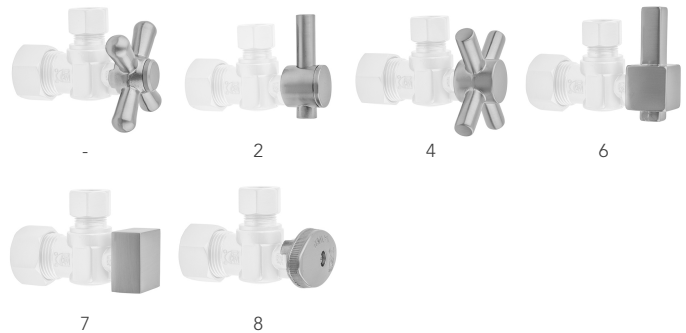

Quarter Turn Straight Pattern 5/8" O.D. Compression (Fits 1/2" Copper) x 3/8" O.D. Toilet Supply Kit with Standard Cross, 20" Supply Tube, Cover Tube, Escutcheon

Model #: 622-72CT-

FEATURES:

- Complete Toilet Supply Kit
- Kit contains:
 - (1) Quarter Turn Straight Pattern 5/8" O.D. Compression (Fits 1/2" Copper) x 3/8" O.D. Supply Valve with Standard Cross Handle P/N 622
 - (1) 20" Copper Supply Tube P/N 772
 - (1) Bell Escutcheon P/N 7116
 - (1) Cover Tube P/N 579

SPECIFICATION DRAWING:

COMPONENTS	
DESCRIPTION	QTY:
STRAIGHT VALVE - STANDARD CROSS HANDLE	1
20" X 3/8" O.D. SUPPLY TUBE	1
ESCUTCHEON	1
PLASTIC FILL VALVE COUPLING NUT	1
5 1/4" COVER TUBE	1

AVAILABLE HANDLES:

Quarter Turn Straight Pattern 5/8" O.D. Compression (Fits 1/2" Copper) X 3/8" O.D. Toilet Supply Kit with Oval Handle, 20" Supply Tube, Cover Tube, Escutcheon

Model #: 622-8-72CT-

FEATURES:

- Complete Toilet Supply Kit
- Kit contains:
 - (1) Quarter Turn Straight Pattern 5/8" O.D. Compression (Fits 1/2" Copper) x 3/8" O.D. Supply Valve with Oval Handle P/N 622-8
 - (1) 20" Copper Supply Tube P/N 772
 - (1) Bell Escutcheon P/N 7116
 - (1) Cover Tube P/N 579

SPECIFICATION DRAWING:

COMPONENTS	
DESCRIPTION	QTY:
STRAIGHT VALVE - OVAL HANDLE	1
20" X 3/8" O.D. SUPPLY TUBE	1
ESCUTCHEON	1
PLASTIC FILL VALVE COUPLING NUT	1
5 1/4" COVER TUBE	1

AVAILABLE HANDLES:

Quarter Turn Straight Pattern 5/8" O.D. Compression (Fits 1/2" Copper) x 3/8" O.D. Toilet Supply Kit Contempo Lever, 20" Supply Tube, Cover Tube, Escutcheon