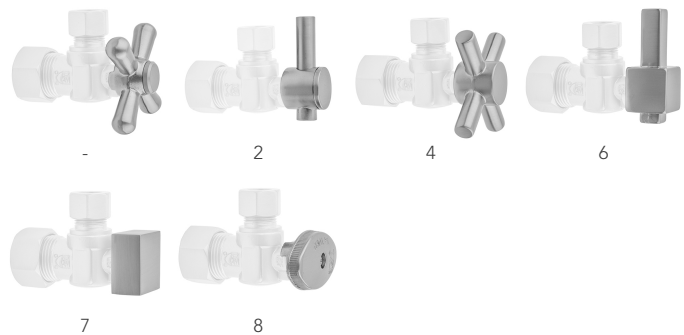

SPECIFICATION DRAWING:

COMPONENTS	
DESCRIPTION	QTY:
STRAIGHT VALVE - CONTEMPO CROSS HANDLE	1
20" X 3/8" O.D. SUPPLY TUBE	1
ESCUTCHEON	1
PLASTIC FILL VALVE COUPLING NUT	1
5 1/4" COVER TUBE	1

AVAILABLE HANDLES:

Quarter Turn Straight Pattern 5/8" O.D. Compression (Fits 1/2" Copper) x 3/8" O.D. Toilet Supply Kit with Square Lever, 20" Supply Tube, Cover Tube, Escutcheon

Model #: 622-6-72CT-

FEATURES:

- Complete Toilet Supply Kit
- Kit contains:
 - (1) Quarter Turn Straight Pattern 5/8" O.D. Compression (Fits 1/2" Copper) x 3/8" O.D. Supply Valve with Square Lever Handle P/N 622-6
 - (1) 20" Copper Supply Tube P/N 772
 - (1) Bell Escutcheon P/N 7116
 - (1) Cover Tube P/N 579

SPECIFICATION DRAWING:

COMPONENTS	
DESCRIPTION	QTY:
STRAIGHT VALVE - SQUARE LEVER HANDLE	1
20" X 3/8" O.D. SUPPLY TUBE	1
ESCUTCHEON	1
PLASTIC FILL VALVE COUPLING NUT	1
5 1/4" COVER TUBE	1

AVAILABLE HANDLES:

Quarter Turn Straight Pattern 5/8" O.D. Compression (Fits 1/2" Copper) x 3/8" O.D. Toilet Supply Kit Square Handle, 20" Supply Tube, Cover Tube, Escutcheon

Model #: 622-7-72CT-

FEATURES:

- Complete Toilet Supply Kit
- Kit contains:
 - (1) Quarter Turn Straight Pattern 5/8" O.D. Compression (Fits 1/2" Copper) x 3/8" O.D. Supply Valve with Square Handle P/N 622-7
 - (1) 20" Copper Supply Tube P/N 772
 - (1) Bell Escutcheon P/N 7116
 - (1) Cover Tube P/N 579