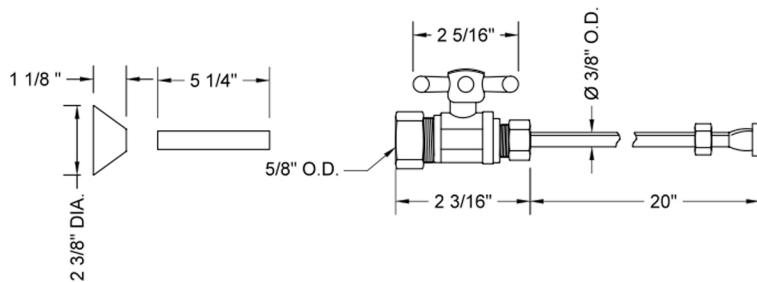

Quarter Turn Straight Pattern 5/8" O.D. Compression (Fits 1/2" Copper) x 3/8" O.D. Toilet Supply Kit with Standard Cross, 20" Supply Tube, Cover Tube, Escutcheon

Model #: 622-72CT-

FEATURES:

- Complete Toilet Supply Kit
- Kit contains:
 - (1) Quarter Turn Straight Pattern 5/8" O.D. Compression (Fits 1/2" Copper) x 3/8" O.D. Supply Valve with Standard Cross Handle P/N 622
 - (1) 20" Copper Supply Tube P/N 772
 - (1) Bell Escutcheon P/N 7116
 - (1) Cover Tube P/N 579

SPECIFICATION DRAWING:

COMPONENTS	
DESCRIPTION	QTY:
STRAIGHT VALVE - STANDARD CROSS HANDLE	1
20" X 3/8" O.D. SUPPLY TUBE	1
ESCUTCHEON	1
PLASTIC FILL VALVE COUPLING NUT	1
5 1/4" COVER TUBE	1

AVAILABLE HANDLES:

Quarter Turn Straight Pattern 5/8" O.D. Compression (Fits 1/2" Copper) X 3/8" O.D. Toilet Supply Kit with Oval Handle, 20" Supply Tube, Cover Tube, Escutcheon

Model #: 622-8-72CT-

FEATURES:

- Complete Toilet Supply Kit
- Kit contains:
 - (1) Quarter Turn Straight Pattern 5/8" O.D. Compression (Fits 1/2" Copper) x 3/8" O.D. Supply Valve with Oval Handle P/N 622-8
 - (1) 20" Copper Supply Tube P/N 772
 - (1) Bell Escutcheon P/N 7116
 - (1) Cover Tube P/N 579

SPECIFICATION DRAWING:

COMPONENTS	
DESCRIPTION	QTY:
STRAIGHT VALVE - OVAL HANDLE	1
20" X 3/8" O.D. SUPPLY TUBE	1
ESCUTCHEON	1
PLASTIC FILL VALVE COUPLING NUT	1
5 1/4" COVER TUBE	1

AVAILABLE HANDLES:

Quarter Turn Straight Pattern 5/8" O.D. Compression (Fits 1/2" Copper) x 3/8" O.D. Toilet Supply Kit Contempo Lever, 20" Supply Tube, Cover Tube, Escutcheon