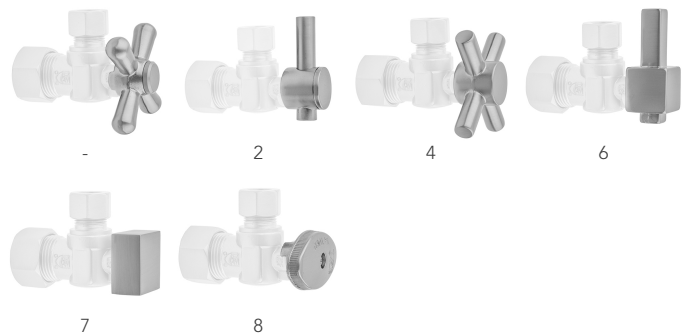

SPECIFICATION DRAWING:

COMPONENTS	
DESCRIPTION	QTY:
STRAIGHT VALVE - OVAL HANDLE	1
20" X 3/8" O.D. SUPPLY TUBE	1
ESCUTCHEON	1
PLASTIC FILL VALVE COUPLING NUT	1
5 1/4" COVER TUBE	1

AVAILABLE HANDLES:

Quarter Turn Straight Pattern 5/8" O.D. Compression (Fits 1/2" Copper) x 3/8" O.D. Toilet Supply Kit Contempo Lever, 20" Supply Tube, Cover Tube, Escutcheon

Model #: 622-2-72CT-

FEATURES:

- Complete Toilet Supply Kit
- Kit contains:
 - (1) Quarter Turn Straight Pattern 5/8" O.D. Compression (Fits 1/2" Copper) x 3/8" O.D. Supply Valve with Contempo Lever Handle P/N 622-2
 - (1) 20" Copper Supply Tube P/N 772
 - (1) Bell Escutcheon P/N 7116
 - (1) Cover Tube P/N 579

SPECIFICATION DRAWING:

COMPONENTS	
DESCRIPTION	QTY:
STRAIGHT VALVE - CONTEMPO LEVER HANDLE	1
20" X 3/8" O.D. SUPPLY TUBE	1
ESCUTCHEON	1
PLASTIC FILL VALVE COUPLING NUT	1
5 1/4" COVER TUBE	1

AVAILABLE HANDLES:

Quarter Turn Straight Pattern 5/8" O.D. Compression (Fits 1/2" Copper) x 3/8" O.D. Toilet Supply Kit Contempo Cross, 20" Supply Tube, Cover Tube, Escutcheon

Model #: 622-4-72CT-

FEATURES:

- Complete Toilet Supply Kit
- Kit contains:
 - (1) Quarter Turn Straight Pattern 5/8" O.D. Compression (Fits 1/2" Copper) x 3/8" O.D. Supply Valve with Standard Cross Handle P/N 622
 - (1) 20" Copper Supply Tube P/N 772
 - (1) Bell Escutcheon P/N 7116
 - (1) Cover Tube P/N 579