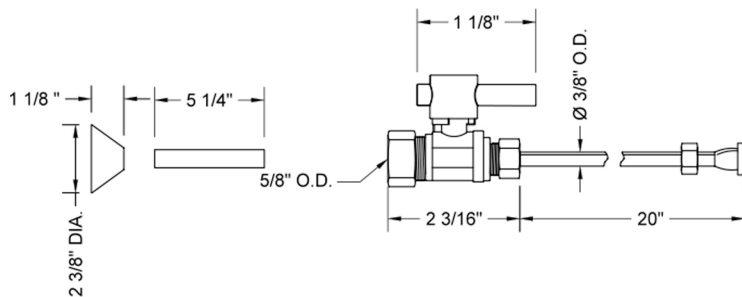

Quarter Turn Straight Pattern 5/8" O.D. Compression (Fits 1/2" Copper) x 3/8" O.D. Toilet Supply Kit Contempo Lever, 20" Supply Tube, Cover Tube, Escutcheon

Model #: 622-2-72CT-

FEATURES:

- Complete Toilet Supply Kit
- Kit contains:
  - (1) Quarter Turn Straight Pattern 5/8" O.D. Compression (Fits 1/2" Copper) x 3/8" O.D. Supply Valve with Contempo Lever Handle P/N 622-2
  - (1) 20" Copper Supply Tube P/N 772
  - (1) Bell Escutcheon P/N 7116
  - (1) Cover Tube P/N 579

AVAILABLE FINISHES:

Polished Chrome (PCH)	Satin Chrome (SC)	Bronze Umber (BU)
Satin Nickel (SN)	Pewter (PEW)	Caramel Bronze (CB)
Polished Nickel (PN)	Antique Brass (AB)	Antique Copper (ACU)
Oil-Rubbed Bronze (ORB)	Polished Brass (PB)	Polished Copper (PCU)
Vintage Bronze (VB)	Satin Brass (SB)	Rose Gold (RG)
Matte Black (MBK)	Satin Gold (SG)	Polished Gold (PG)
Black Nickel (BKN)	Bombay Gold (BG)	Jewelers Gold (JG)
Europa Bronze (EB)	White (WH)	Sedona Beige (SDB)
Tristan Brass (TB)	Unlacquered Brass (ULB)	

SPECIFICATION DRAWING:

COMPONENTS	
DESCRIPTION	QTY:
STRAIGHT VALVE - CONTEMPO LEVER HANDLE	1
20" X 3/8" O.D. SUPPLY TUBE	1
ESCUTCHEON	1
PLASTIC FILL VALVE COUPLING NUT	1
5 1/4" COVER TUBE	1

AVAILABLE HANDLES: