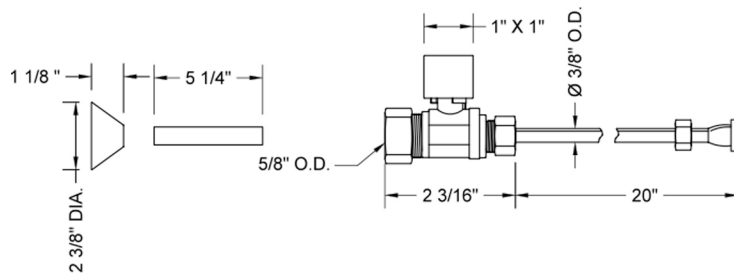

SPECIFICATION DRAWING:

COMPONENTS	
DESCRIPTION	QTY:
STRAIGHT VALVE - SQUARE LEVER HANDLE	1
20" X 3/8" O.D. SUPPLY TUBE	1
ESCUTCHEON	1
PLASTIC FILL VALVE COUPLING NUT	1
5 1/4" COVER TUBE	1

AVAILABLE HANDLES:

Quarter Turn Straight Pattern 5/8" O.D. Compression (Fits 1/2" Copper) x 3/8" O.D. Toilet Supply Kit Square Handle, 20" Supply Tube, Cover Tube, Escutcheon

Model #: 622-7-72CT-

FEATURES:

- Complete Toilet Supply Kit
- Kit contains:
 - (1) Quarter Turn Straight Pattern 5/8" O.D. Compression (Fits 1/2" Copper) x 3/8" O.D. Supply Valve with Square Handle P/N 622-7
 - (1) 20" Copper Supply Tube P/N 772
 - (1) Bell Escutcheon P/N 7116
 - (1) Cover Tube P/N 579

SPECIFICATION DRAWING:

COMPONENTS	
DESCRIPTION	QTY:
STRAIGHT VALVE - SQUARE HANDLE	1
20" X 3/8" O.D. SUPPLY TUBE	1
ESCUTCHEON	1
PLASTIC FILL VALVE COUPLING NUT	1
5 1/4" COVER TUBE	1

AVAILABLE HANDLES: