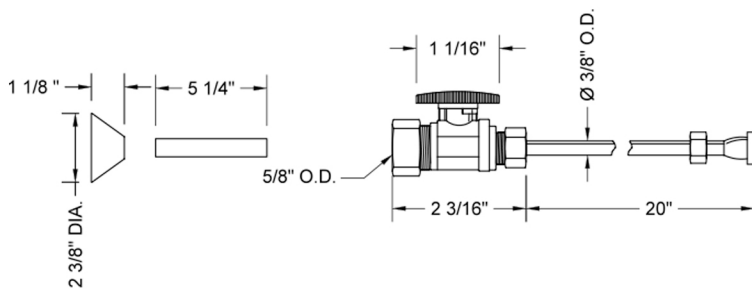

Quarter Turn Straight Pattern 5/8" O.D. Compression (Fits 1/2" Copper) x 3/8" O.D. Toilet Supply Kit with Standard Cross, 20" Supply Tube, Cover Tube, Escutcheon

Model #: 622-72CT-

FEATURES:

- Complete Toilet Supply Kit
- Kit contains:
 - (1) Quarter Turn Straight Pattern 5/8" O.D. Compression (Fits 1/2" Copper) x 3/8" O.D. Supply Valve with Standard Cross Handle P/N 622
 - (1) 20" Copper Supply Tube P/N 772
 - (1) Bell Escutcheon P/N 7116
 - (1) Cover Tube P/N 579

SPECIFICATION DRAWING:

COMPONENTS	
DESCRIPTION	QTY:
STRAIGHT VALVE - STANDARD CROSS HANDLE	1
20" X 3/8" O.D. SUPPLY TUBE	1
ESCUTCHEON	1
PLASTIC FILL VALVE COUPLING NUT	1
5 1/4" COVER TUBE	1

AVAILABLE HANDLES:

Quarter Turn Straight Pattern 5/8" O.D. Compression (Fits 1/2" Copper) X 3/8" O.D. Toilet Supply Kit with Oval Handle, 20" Supply Tube, Cover Tube, Escutcheon

Model #: 622-8-72CT-

FEATURES:

- Complete Toilet Supply Kit
- Kit contains:
 - (1) Quarter Turn Straight Pattern 5/8" O.D. Compression (Fits 1/2" Copper) x 3/8" O.D. Supply Valve with Oval Handle P/N 622-8
 - (1) 20" Copper Supply Tube P/N 772
 - (1) Bell Escutcheon P/N 7116
 - (1) Cover Tube P/N 579

SPECIFICATION DRAWING:

COMPONENTS	
DESCRIPTION	QTY:
STRAIGHT VALVE - OVAL HANDLE	1
20" X 3/8" O.D. SUPPLY TUBE	1
ESCUTCHEON	1
PLASTIC FILL VALVE COUPLING NUT	1
5 1/4" COVER TUBE	1

AVAILABLE HANDLES:

Quarter Turn Straight Pattern 5/8" O.D. Compression (Fits 1/2" Copper) x 3/8" O.D. Toilet Supply Kit Contempo Lever, 20" Supply Tube, Cover Tube, Escutcheon