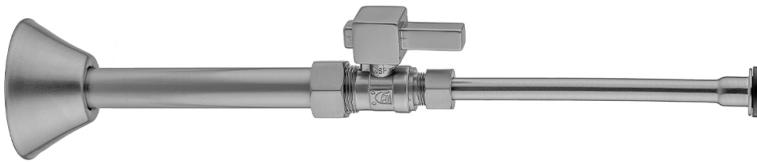

Quarter Turn Straight Pattern 5/8" O.D. Compression (Fits 1/2" Copper) x 3/8" O.D. Toilet Supply Kit with Standard Cross, 20" Supply Tube, Cover Tube, Escutcheon

Model #: 622-72CT-

FEATURES:

- Complete Toilet Supply Kit
- Kit contains:
 - (1) Quarter Turn Straight Pattern 5/8" O.D. Compression (Fits 1/2" Copper) x 3/8" O.D. Supply Valve with Standard Cross Handle P/N 622
 - (1) 20" Copper Supply Tube P/N 772
 - (1) Bell Escutcheon P/N 7116
 - (1) Cover Tube P/N 579

Quarter Turn Straight Pattern 5/8" O.D. Compression (Fits 1/2" Copper) x 3/8" O.D. Toilet Supply Kit Contempo Cross, 20" Supply Tube, Cover Tube, Escutcheon

Model #: 622-4-72CT-

FEATURES:

- Complete Toilet Supply Kit
- Kit contains:
 - (1) Quarter Turn Straight Pattern 5/8" O.D. Compression (Fits 1/2" Copper) x 3/8" O.D. Supply Valve with Standard Cross Handle P/N 622
 - (1) 20" Copper Supply Tube P/N 772
 - (1) Bell Escutcheon P/N 7116
 - (1) Cover Tube P/N 579

SPECIFICATION DRAWING:

COMPONENTS	
DESCRIPTION	QTY:
STRAIGHT VALVE - CONTEMPO CROSS HANDLE	1
20" X 3/8" O.D. SUPPLY TUBE	1
ESCUTCHEON	1
PLASTIC FILL VALVE COUPLING NUT	1
5 1/4" COVER TUBE	1

AVAILABLE HANDLES:

Quarter Turn Straight Pattern 5/8" O.D. Compression (Fits 1/2" Copper) x 3/8" O.D. Toilet Supply Kit with Square Lever, 20" Supply Tube, Cover Tube, Escutcheon

Model #: 622-6-72CT-

FEATURES:

- Complete Toilet Supply Kit
- Kit contains:
 - (1) Quarter Turn Straight Pattern 5/8" O.D. Compression (Fits 1/2" Copper) x 3/8" O.D. Supply Valve with Square Lever Handle P/N 622-6
 - (1) 20" Copper Supply Tube P/N 772
 - (1) Bell Escutcheon P/N 7116
 - (1) Cover Tube P/N 579