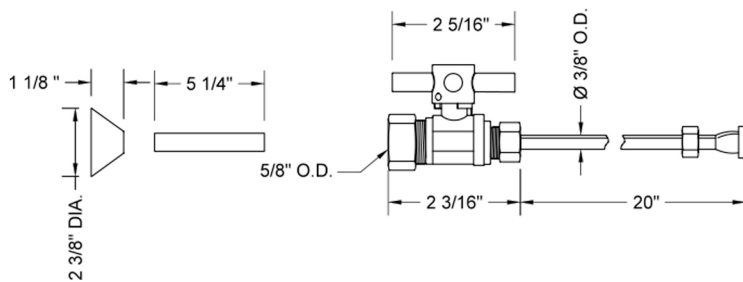

Quarter Turn Straight Pattern 5/8" O.D. Compression (Fits 1/2" Copper) x 3/8" O.D. Toilet Supply Kit with Standard Cross, 20" Supply Tube, Cover Tube, Escutcheon

Model #: 622-72CT-

FEATURES:

- Complete Toilet Supply Kit
- Kit contains:
 - (1) Quarter Turn Straight Pattern 5/8" O.D. Compression (Fits 1/2" Copper) x 3/8" O.D. Supply Valve with Standard Cross Handle P/N 622
 - (1) 20" Copper Supply Tube P/N 772
 - (1) Bell Escutcheon P/N 7116
 - (1) Cover Tube P/N 579

SPECIFICATION DRAWING:

COMPONENTS	
DESCRIPTION	QTY:
STRAIGHT VALVE - CONTEMPO LEVER HANDLE	1
20" X 3/8" O.D. SUPPLY TUBE	1
ESCUTCHEON	1
PLASTIC FILL VALVE COUPLING NUT	1
5 1/4" COVER TUBE	1

AVAILABLE HANDLES:

Quarter Turn Straight Pattern 5/8" O.D. Compression (Fits 1/2" Copper) x 3/8" O.D. Toilet Supply Kit Contempo Cross, 20" Supply Tube, Cover Tube, Escutcheon

Model #: 622-4-72CT-

FEATURES:

- Complete Toilet Supply Kit
- Kit contains:
 - (1) Quarter Turn Straight Pattern 5/8" O.D. Compression (Fits 1/2" Copper) x 3/8" O.D. Supply Valve with Standard Cross Handle P/N 622
 - (1) 20" Copper Supply Tube P/N 772
 - (1) Bell Escutcheon P/N 7116
 - (1) Cover Tube P/N 579

SPECIFICATION DRAWING:

COMPONENTS	
DESCRIPTION	QTY:
STRAIGHT VALVE - CONTEMPO CROSS HANDLE	1
20" X 3/8" O.D. SUPPLY TUBE	1
ESCUTCHEON	1
PLASTIC FILL VALVE COUPLING NUT	1
5 1/4" COVER TUBE	1

AVAILABLE HANDLES: