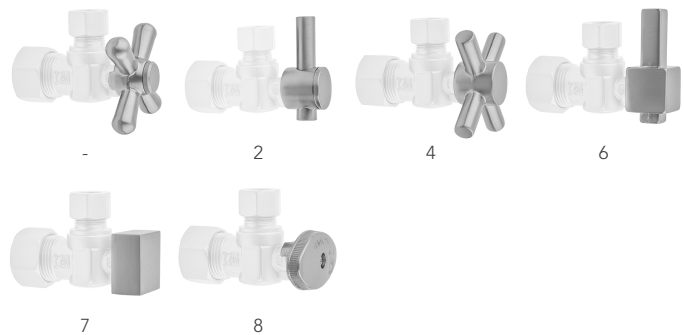

Quarter Turn Straight Pattern 5/8" O.D. Compression (Fits 1/2" Copper) x 3/8" O.D. Toilet Supply Kit with Standard Cross, 20" Supply Tube, Cover Tube, Escutcheon

Model #: 622-72CT-

FEATURES:

- Complete Toilet Supply Kit
- Kit contains:
 - (1) Quarter Turn Straight Pattern 5/8" O.D. Compression (Fits 1/2" Copper) x 3/8" O.D. Supply Valve with Standard Cross Handle P/N 622
 - (1) 20" Copper Supply Tube P/N 772
 - (1) Bell Escutcheon P/N 7116
 - (1) Cover Tube P/N 579

SPECIFICATION DRAWING:

COMPONENTS	
DESCRIPTION	QTY:
STRAIGHT VALVE - STANDARD CROSS HANDLE	1
20" X 3/8" O.D. SUPPLY TUBE	1
ESCUTCHEON	1
PLASTIC FILL VALVE COUPLING NUT	1
5 1/4" COVER TUBE	1

AVAILABLE HANDLES:

Quarter Turn Straight Pattern 5/8" O.D. Compression (Fits 1/2" Copper) X 3/8" O.D. Toilet Supply Kit with Oval Handle, 20" Supply Tube, Cover Tube, Escutcheon

Model #: 622-8-72CT-

FEATURES:

- Complete Toilet Supply Kit
- Kit contains:
 - (1) Quarter Turn Straight Pattern 5/8" O.D. Compression (Fits 1/2" Copper) x 3/8" O.D. Supply Valve with Oval Handle P/N 622-8
 - (1) 20" Copper Supply Tube P/N 772
 - (1) Bell Escutcheon P/N 7116
 - (1) Cover Tube P/N 579

SPECIFICATION DRAWING:

COMPONENTS	
DESCRIPTION	QTY:
STRAIGHT VALVE - OVAL HANDLE	1
20" X 3/8" O.D. SUPPLY TUBE	1
ESCUTCHEON	1
PLASTIC FILL VALVE COUPLING NUT	1
5 1/4" COVER TUBE	1

AVAILABLE HANDLES:

Quarter Turn Straight Pattern 5/8" O.D. Compression (Fits 1/2" Copper) x 3/8" O.D. Toilet Supply Kit Contempo Lever, 20" Supply Tube, Cover Tube, Escutcheon