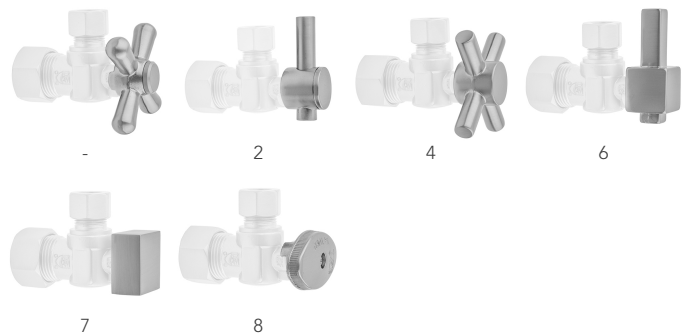

Quarter Turn Straight Pattern 5/8" O.D. Compression (Fits 1/2" Copper) x 3/8" O.D. Toilet Supply Kit Standard Cross, 12" Supply Tube Cover Tube, Escutcheon

Model #: 622-71CT-

FEATURES:

- Complete Toilet Supply Kit
- Kit contains:
 - (1) Quarter Turn Straight Pattern 5/8" O.D. Compression (Fits 1/2" Copper) x 3/8" O.D. Supply Valve with Standard Cross Handle P/N 622
 - (1) 12" Copper Supply Tube P/N 771
 - (1) Bell Escutcheon P/N 7116
 - (1) Cover Tube P/N 579

Quarter Turn Straight Pattern 5/8" O.D. Compression (Fits 1/2" Copper) x 3/8" O.D. Toilet Supply Kit with Oval Handle, 12" Supply Tube, Cover Tube, Escutcheon

Model #: 622-8-71CT-

FEATURES:

- Complete Toilet Supply Kit
- Kit contains:
 - (1) Quarter Turn Straight Pattern 5/8" O.D. Compression (Fits 1/2" Copper) x 3/8" O.D. Supply Valve with Oval Handle P/N 622-8
 - (1) 12" Copper Supply Tube P/N 771
 - (1) Bell Escutcheon P/N 7116
 - (1) Cover Tube P/N 579

SPECIFICATION DRAWING:

COMPONENTS	
DESCRIPTION	QTY:
STRAIGHT VALVE - CONTEMPO CROSS HANDLE	1
12" X 3/8" O.D. SUPPLY TUBE	1
ESCUTCHEON	1
PLASTIC FILL VALVE COUPLING NUT	1
5 1/4" COVER TUBE	1

AVAILABLE HANDLES:

Quarter Turn Straight Pattern 5/8" O.D. Compression (Fits 1/2" Copper) x 3/8" O.D. Toilet Supply Kit Contempo Lever, 12" Supply Tube, Cover Tube, Escutcheon

Model #: 622-2-71CT-

FEATURES:

- Complete Toilet Supply Kit
- Kit contains:
 - (1) Quarter Turn Straight Pattern 5/8" O.D. Compression (Fits 1/2" Copper) x 3/8" O.D. Supply Valve with Contempo Lever Handle P/N 622-2
 - (1) 12" Copper Supply Tube P/N 771
 - (1) Bell Escutcheon P/N 7116
 - (1) Cover Tube P/N 579