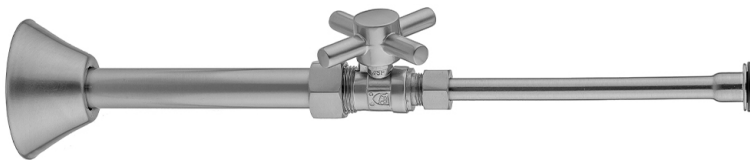

Quarter Turn Straight Pattern 5/8" O.D. Compression (Fits 1/2" Copper) x 3/8" O.D. Toilet Supply Kit Standard Cross, 12" Supply Tube Cover Tube, Escutcheon

Model #: 622-71CT-

FEATURES:

- Complete Toilet Supply Kit
- Kit contains:
 - (1) Quarter Turn Straight Pattern 5/8" O.D. Compression (Fits 1/2" Copper) x 3/8" O.D. Supply Valve with Standard Cross Handle P/N 622
 - (1) 12" Copper Supply Tube P/N 771
 - (1) Bell Escutcheon P/N 7116
 - (1) Cover Tube P/N 579

Quarter Turn Straight Pattern 5/8" O.D. Compression (Fits 1/2" Copper) x 3/8" O.D. Toilet Supply Kit Contempo Lever, 12" Supply Tube, Cover Tube, Escutcheon

Model #: 622-2-71CT-

FEATURES:

- Complete Toilet Supply Kit
- Kit contains:
 - (1) Quarter Turn Straight Pattern 5/8" O.D. Compression (Fits 1/2" Copper) x 3/8" O.D. Supply Valve with Contempo Lever Handle P/N 622-2
 - (1) 12" Copper Supply Tube P/N 771
 - (1) Bell Escutcheon P/N 7116
 - (1) Cover Tube P/N 579

SPECIFICATION DRAWING:

COMPONENTS	
DESCRIPTION	QTY:
STRAIGHT VALVE - CONTEMPO CROSS HANDLE	1
12" X 3/8" O.D. SUPPLY TUBE	1
ESCUTCHEON	1
PLASTIC FILL VALVE COUPLING NUT	1
5 1/4" COVER TUBE	1

AVAILABLE HANDLES:

Quarter Turn Straight Pattern 5/8" O.D. Compression (Fits 1/2" Copper) x 3/8" O.D. Toilet Supply Kit Contempo Cross, 12" Supply Tube Cover Tube, Escutcheon

Model #: 622-4-71CT-

FEATURES:

- Complete Toilet Supply Kit
- Kit contains:
 - (1) Quarter Turn Straight Pattern 5/8" O.D. Compression (Fits 1/2" Copper) x 3/8" O.D. Supply Valve with Contempo Cross Handle P/N 622-4
 - (1) 12" Copper Supply Tube P/N 771
 - (1) Bell Escutcheon P/N 7116
 - (1) Cover Tube P/N 579