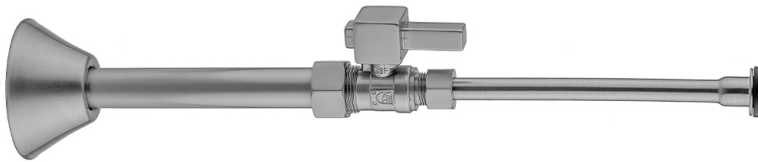

Quarter Turn Straight Pattern 5/8" O.D. Compression (Fits 1/2" Copper) x 3/8" O.D. Toilet Supply Kit Standard Cross, 12" Supply Tube Cover Tube, Escutcheon

Model #: 622-71CT-

FEATURES:

- Complete Toilet Supply Kit
- Kit contains:
 - (1) Quarter Turn Straight Pattern 5/8" O.D. Compression (Fits 1/2" Copper) x 3/8" O.D. Supply Valve with Standard Cross Handle P/N 622
 - (1) 12" Copper Supply Tube P/N 771
 - (1) Bell Escutcheon P/N 7116
 - (1) Cover Tube P/N 579

Quarter Turn Straight Pattern 5/8" O.D. Compression (Fits 1/2" Copper) x 3/8" O.D. Toilet Supply Kit Contempo Cross, 12" Supply Tube Cover Tube, Escutcheon

Model #: 622-4-71CT-

FEATURES:

- Complete Toilet Supply Kit
- Kit contains:
 - (1) Quarter Turn Straight Pattern 5/8" O.D. Compression (Fits 1/2" Copper) x 3/8" O.D. Supply Valve with Contempo Cross Handle P/N 622-4
 - (1) 12" Copper Supply Tube P/N 771
 - (1) Bell Escutcheon P/N 7116
 - (1) Cover Tube P/N 579

SPECIFICATION DRAWING:

COMPONENTS	
DESCRIPTION	QTY:
STRAIGHT VALVE - CONTEMPO CROSS HANDLE	1
12" X 3/8" O.D. SUPPLY TUBE	1
ESCUTCHEON	1
PLASTIC FILL VALVE COUPLING NUT	1
5 1/4" COVER TUBE	1

AVAILABLE HANDLES:

Quarter Turn Straight Pattern 5/8" O.D. Compression (Fits 1/2" Copper) x 3/8" O.D. Toilet Supply Kit with Square Lever, 12" Supply Tube, Cover Tube, Escutcheon

Model #: 622-6-71CT-

FEATURES:

- Complete Toilet Supply Kit
- Kit contains:
 - (1) Quarter Turn Straight Pattern 5/8" O.D. Compression (Fits 1/2" Copper) x 3/8" O.D. Supply Valve with Square Lever Handle P/N 622-6
 - (1) 12" Copper Supply Tube P/N 771
 - (1) Bell Escutcheon P/N 7116
 - (1) Cover Tube P/N 579