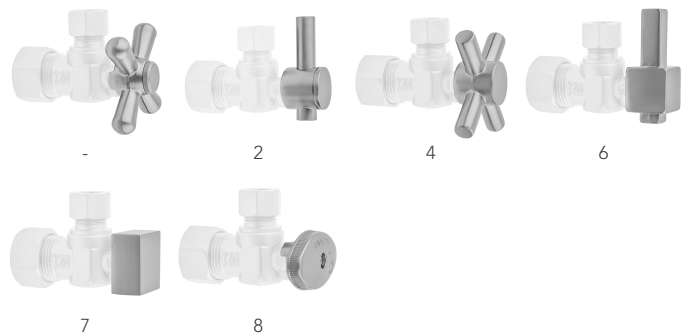

SPECIFICATION DRAWING:

COMPONENTS	
DESCRIPTION	QTY:
STRAIGHT VALVE - CONTEMPO CROSS HANDLE	1
12" X 3/8" O.D. SUPPLY TUBE	1
ESCUTCHEON	1
PLASTIC FILL VALVE COUPLING NUT	1
5 1/4" COVER TUBE	1

AVAILABLE HANDLES:

Quarter Turn Straight Pattern 5/8" O.D. Compression (Fits 1/2" Copper) x 3/8" O.D. Toilet Supply Kit Contempo Cross, 12" Supply Tube Cover Tube, Escutcheon

Model #: 622-4-71CT-

FEATURES:

- Complete Toilet Supply Kit
- Kit contains:
 - (1) Quarter Turn Straight Pattern 5/8" O.D. Compression (Fits 1/2" Copper) x 3/8" O.D. Supply Valve with Contempo Cross Handle P/N 622-4
 - (1) 12" Copper Supply Tube P/N 771
 - (1) Bell Escutcheon P/N 7116
 - (1) Cover Tube P/N 579

Quarter Turn Straight Pattern 5/8" O.D. Compression (Fits 1/2" Copper) x 3/8" O.D. Toilet Supply Kit with Square Lever, 12" Supply Tube, Cover Tube, Escutcheon

Model #: 622-6-71CT-

FEATURES:

- Complete Toilet Supply Kit
- Kit contains:
 - (1) Quarter Turn Straight Pattern 5/8" O.D. Compression (Fits 1/2" Copper) x 3/8" O.D. Supply Valve with Square Lever Handle P/N 622-6
 - (1) 12" Copper Supply Tube P/N 771
 - (1) Bell Escutcheon P/N 7116
 - (1) Cover Tube P/N 579