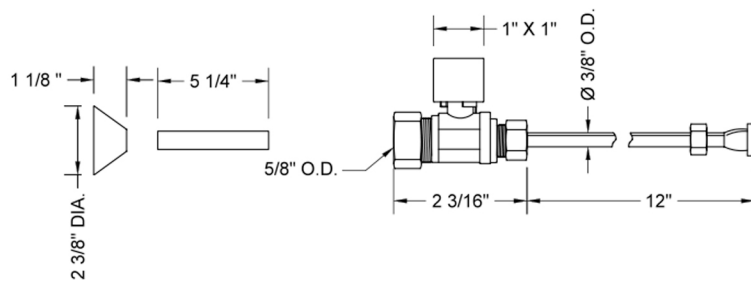

Quarter Turn Straight Pattern 5/8" O.D. Compression (Fits 1/2" Copper) x 3/8" O.D. Toilet Supply Kit Square Handle, 12" Supply Tube, Cover Tube, Escutcheon

Model #: 622-7-71CT-

FEATURES:

- Complete Toilet Supply Kit
- Kit contains:
  - (1) Quarter Turn Straight Pattern 5/8" O.D. Compression (Fits 1/2" Copper) x 3/8" O.D. Supply Valve with Square Handle P/N 622-7
  - (1) 12" Copper Supply Tube P/N 771
  - (1) Bell Escutcheon P/N 7116
  - (1) Cover Tube P/N 579

AVAILABLE FINISHES:

Polished Chrome (PCH)	Satin Chrome (SC)	Bronze Umber (BU)
Satin Nickel (SN)	Pewter (PEW)	Caramel Bronze (CB)
Polished Nickel (PN)	Antique Brass (AB)	Antique Copper (ACU)
Oil-Rubbed Bronze (ORB)	Polished Brass (PB)	Polished Copper (PCU)
Vintage Bronze (VB)	Satin Brass (SB)	Rose Gold (RG)
Matte Black (MBK)	Satin Gold (SG)	Polished Gold (PG)
Black Nickel (BKN)	Bombay Gold (BG)	Jewelers Gold (JG)
Europa Bronze (EB)	White (WH)	Sedona Beige (SDB)
Tristan Brass (TB)	Unlacquered Brass (ULB)	

SPECIFICATION DRAWING:

COMPONENTS	
DESCRIPTION	QTY:
STRAIGHT VALVE - CONTEMPO CROSS HANDLE	1
12" X 3/8" O.D. SUPPLY TUBE	1
ESCUTCHEON	1
PLASTIC FILL VALVE COUPLING NUT	1
5 1/4" COVER TUBE	1

AVAILABLE HANDLES: