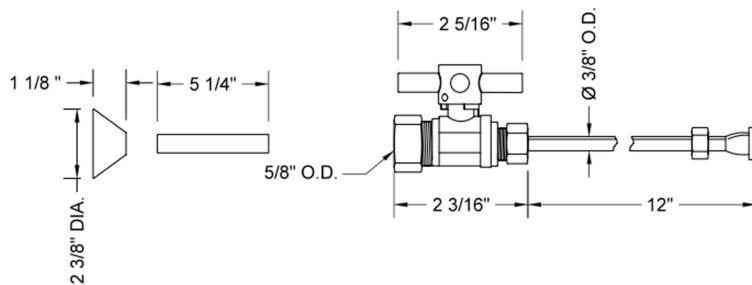

Quarter Turn Straight Pattern 5/8" O.D. Compression (Fits 1/2" Copper) x 3/8" O.D. Toilet Supply Kit Standard Cross, 12" Supply Tube Cover Tube, Escutcheon

Model #: 622-71CT-

FEATURES:

- Complete Toilet Supply Kit
- Kit contains:
 - (1) Quarter Turn Straight Pattern 5/8" O.D. Compression (Fits 1/2" Copper) x 3/8" O.D. Supply Valve with Standard Cross Handle P/N 622
 - (1) 12" Copper Supply Tube P/N 771
 - (1) Bell Escutcheon P/N 7116
 - (1) Cover Tube P/N 579

SPECIFICATION DRAWING:

COMPONENTS	
DESCRIPTION	QTY:
STRAIGHT VALVE - CONTEMPO CROSS HANDLE	1
12" X 3/8" O.D. SUPPLY TUBE	1
ESCUTCHEON	1
PLASTIC FILL VALVE COUPLING NUT	1
5 1/4" COVER TUBE	1

AVAILABLE HANDLES:

Quarter Turn Straight Pattern 5/8" O.D. Compression (Fits 1/2" Copper) x 3/8" O.D. Toilet Supply Kit Contempo Cross, 12" Supply Tube Cover Tube, Escutcheon

Model #: 622-4-71CT-

FEATURES:

- Complete Toilet Supply Kit
- Kit contains:
 - (1) Quarter Turn Straight Pattern 5/8" O.D. Compression (Fits 1/2" Copper) x 3/8" O.D. Supply Valve with Contempo Cross Handle P/N 622-4
 - (1) 12" Copper Supply Tube P/N 771
 - (1) Bell Escutcheon P/N 7116
 - (1) Cover Tube P/N 579