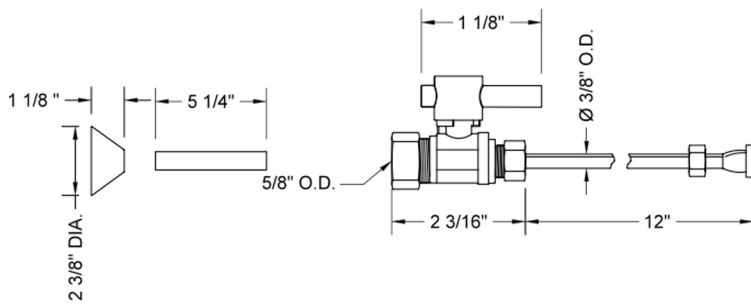

Quarter Turn Straight Pattern 5/8" O.D. Compression (Fits 1/2" Copper) x 3/8" O.D. Toilet Supply Kit Standard Cross, 12" Supply Tube Cover Tube, Escutcheon

Model #: 622-71CT-

FEATURES:

- Complete Toilet Supply Kit
- Kit contains:
 - (1) Quarter Turn Straight Pattern 5/8" O.D. Compression (Fits 1/2" Copper) x 3/8" O.D. Supply Valve with Standard Cross Handle P/N 622
 - (1) 12" Copper Supply Tube P/N 771
 - (1) Bell Escutcheon P/N 7116
 - (1) Cover Tube P/N 579

SPECIFICATION DRAWING:

COMPONENTS	
DESCRIPTION	QTY:
STRAIGHT VALVE - CONTEMPO CROSS HANDLE	1
12" X 3/8" O.D. SUPPLY TUBE	1
ESCUTCHEON	1
PLASTIC FILL VALVE COUPLING NUT	1
5 1/4" COVER TUBE	1

AVAILABLE HANDLES:

Quarter Turn Straight Pattern 5/8" O.D. Compression (Fits 1/2" Copper) x 3/8" O.D. Toilet Supply Kit Contempo Lever, 12" Supply Tube, Cover Tube, Escutcheon

Model #: 622-2-71CT-

FEATURES:

- Complete Toilet Supply Kit
- Kit contains:
 - (1) Quarter Turn Straight Pattern 5/8" O.D. Compression (Fits 1/2" Copper) x 3/8" O.D. Supply Valve with Contempo Lever Handle P/N 622-2
 - (1) 12" Copper Supply Tube P/N 771
 - (1) Bell Escutcheon P/N 7116
 - (1) Cover Tube P/N 579