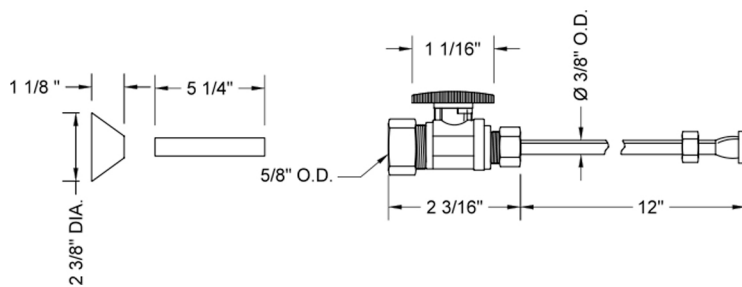

Quarter Turn Straight Pattern 5/8" O.D. Compression (Fits 1/2" Copper) x 3/8" O.D. Toilet Supply Kit Standard Cross, 12" Supply Tube Cover Tube, Escutcheon

Model #: 622-71CT-

FEATURES:

- Complete Toilet Supply Kit
- Kit contains:
 - (1) Quarter Turn Straight Pattern 5/8" O.D. Compression (Fits 1/2" Copper) x 3/8" O.D. Supply Valve with Standard Cross Handle P/N 622
 - (1) 12" Copper Supply Tube P/N 771
 - (1) Bell Escutcheon P/N 7116
 - (1) Cover Tube P/N 579

SPECIFICATION DRAWING:

COMPONENTS	
DESCRIPTION	QTY.
STRAIGHT VALVE - CONTEMPO CROSS HANDLE	1
12" X 3/8" O.D. SUPPLY TUBE	1
ESCUTCHEON	1
PLASTIC FILL VALVE COUPLING NUT	1
5 1/4" COVER TUBE	1

AVAILABLE HANDLES:

Quarter Turn Straight Pattern 5/8" O.D. Compression (Fits 1/2" Copper) x 3/8" O.D. Toilet Supply Kit with Oval Handle, 12" Supply Tube, Cover Tube, Escutcheon

Model #: 622-8-71CT-

FEATURES:

- Complete Toilet Supply Kit
- Kit contains:
 - (1) Quarter Turn Straight Pattern 5/8" O.D. Compression (Fits 1/2" Copper) x 3/8" O.D. Supply Valve with Oval Handle P/N 622-8
 - (1) 12" Copper Supply Tube P/N 771
 - (1) Bell Escutcheon P/N 7116
 - (1) Cover Tube P/N 579

SPECIFICATION DRAWING:

COMPONENTS	
DESCRIPTION	QTY:
STRAIGHT VALVE - CONTEMPO CROSS HANDLE	1
12" X 3/8" O.D. SUPPLY TUBE	1
ESCUTCHEON	1
PLASTIC FILL VALVE COUPLING NUT	1
5 1/4" COVER TUBE	1

AVAILABLE HANDLES: