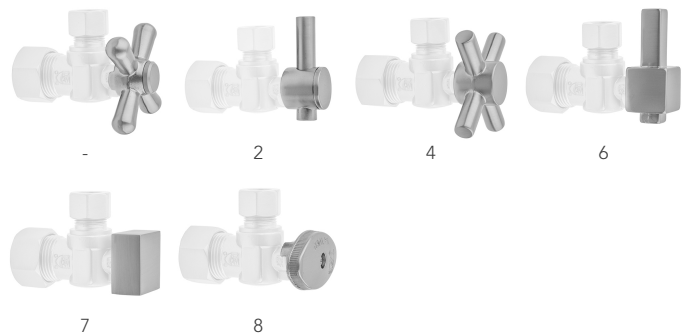

Quarter Turn Straight Pattern 5/8" O.D. Compression (Fits 1/2" Copper) x 3/8" O.D. Toilet Supply Kit Standard Cross, 12" Supply Tube Cover Tube, Escutcheon

Model #: 622-71CT-

FEATURES:

- Complete Toilet Supply Kit
- Kit contains:
 - (1) Quarter Turn Straight Pattern 5/8" O.D. Compression (Fits 1/2" Copper) x 3/8" O.D. Supply Valve with Standard Cross Handle P/N 622
 - (1) 12" Copper Supply Tube P/N 771
 - (1) Bell Escutcheon P/N 7116
 - (1) Cover Tube P/N 579

SPECIFICATION DRAWING:

COMPONENTS	
DESCRIPTION	QTY.
STRAIGHT VALVE - CONTEMPO CROSS HANDLE	1
12" X 3/8" O.D. SUPPLY TUBE	1
ESCUTCHEON	1
PLASTIC FILL VALVE COUPLING NUT	1
5 1/4" COVER TUBE	1

AVAILABLE HANDLES:

Quarter Turn Straight Pattern 5/8" O.D. Compression (Fits 1/2" Copper) x 3/8" O.D. Toilet Supply Kit with Oval Handle, 12" Supply Tube, Cover Tube, Escutcheon

Model #: 622-8-71CT-

FEATURES:

- Complete Toilet Supply Kit
- Kit contains:
 - (1) Quarter Turn Straight Pattern 5/8" O.D. Compression (Fits 1/2" Copper) x 3/8" O.D. Supply Valve with Oval Handle P/N 622-8
 - (1) 12" Copper Supply Tube P/N 771
 - (1) Bell Escutcheon P/N 7116
 - (1) Cover Tube P/N 579

SPECIFICATION DRAWING:

COMPONENTS	
DESCRIPTION	QTY:
STRAIGHT VALVE - CONTEMPO CROSS HANDLE	1
12" X 3/8" O.D. SUPPLY TUBE	1
ESCUTCHEON	1
PLASTIC FILL VALVE COUPLING NUT	1
5 1/4" COVER TUBE	1

AVAILABLE HANDLES: