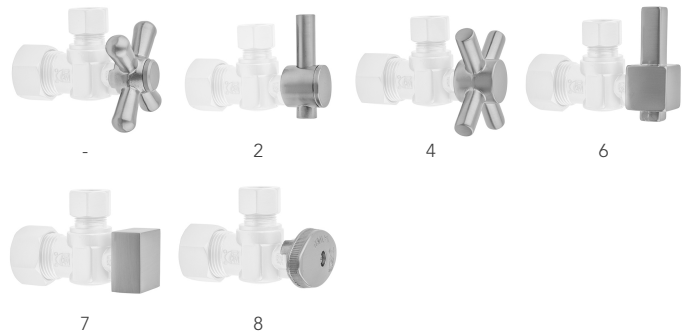

Quarter Turn Straight Pattern 5/8" O.D. Compression (Fits 1/2" Copper) x 3/8" O.D. Toilet Supply Kit with Oval Handle, 12" Supply Tube, Cover Tube, Escutcheon

Model #: 622-8-71CT-

FEATURES:

- Complete Toilet Supply Kit
- Kit contains:
 - (1) Quarter Turn Straight Pattern 5/8" O.D. Compression (Fits 1/2" Copper) x 3/8" O.D. Supply Valve with Oval Handle P/N 622-8
 - (1) 12" Copper Supply Tube P/N 771
 - (1) Bell Escutcheon P/N 7116
 - (1) Cover Tube P/N 579

Quarter Turn Straight Pattern 5/8" O.D. Compression (Fits 1/2" Copper) x 3/8" O.D. Toilet Supply Kit Contempo Lever, 12" Supply Tube, Cover Tube, Escutcheon

Model #: 622-2-71CT-

FEATURES:

- Complete Toilet Supply Kit
- Kit contains:
 - (1) Quarter Turn Straight Pattern 5/8" O.D. Compression (Fits 1/2" Copper) x 3/8" O.D. Supply Valve with Contempo Lever Handle P/N 622-2
 - (1) 12" Copper Supply Tube P/N 771
 - (1) Bell Escutcheon P/N 7116
 - (1) Cover Tube P/N 579

SPECIFICATION DRAWING:

COMPONENTS	
DESCRIPTION	QTY:
STRAIGHT VALVE - CONTEMPO CROSS HANDLE	1
12" X 3/8" O.D. SUPPLY TUBE	1
ESCUTCHEON	1
PLASTIC FILL VALVE COUPLING NUT	1
5 1/4" COVER TUBE	1

AVAILABLE HANDLES:

Quarter Turn Straight Pattern 5/8" O.D. Compression (Fits 1/2" Copper) x 3/8" O.D. Toilet Supply Kit Contempo Cross, 12" Supply Tube Cover Tube, Escutcheon

Model #: 622-4-71CT-

FEATURES:

- Complete Toilet Supply Kit
- Kit contains:
 - (1) Quarter Turn Straight Pattern 5/8" O.D. Compression (Fits 1/2" Copper) x 3/8" O.D. Supply Valve with Contempo Cross Handle P/N 622-4
 - (1) 12" Copper Supply Tube P/N 771
 - (1) Bell Escutcheon P/N 7116
 - (1) Cover Tube P/N 579