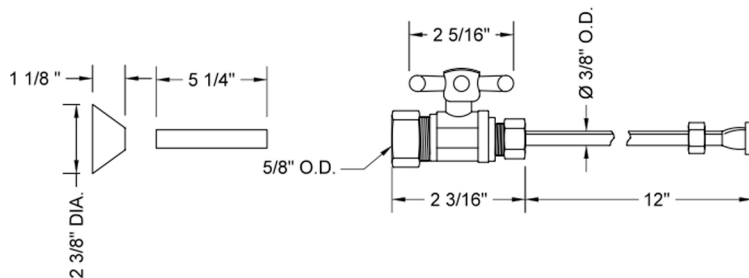

Quarter Turn Straight Pattern 5/8" O.D. Compression (Fits 1/2" Copper) x 3/8" O.D. Toilet Supply Kit Standard Cross, 12" Supply Tube Cover Tube, Escutcheon

Model #: 622-71CT-

FEATURES:

- Complete Toilet Supply Kit
- Kit contains:
 - (1) Quarter Turn Straight Pattern 5/8" O.D. Compression (Fits 1/2" Copper) x 3/8" O.D. Supply Valve with Standard Cross Handle P/N 622
 - (1) 12" Copper Supply Tube P/N 771
 - (1) Bell Escutcheon P/N 7116
 - (1) Cover Tube P/N 579

SPECIFICATION DRAWING:

COMPONENTS	
DESCRIPTION	QTY.
STRAIGHT VALVE - CONTEMPO CROSS HANDLE	1
12" X 3/8" O.D. SUPPLY TUBE	1
ESCUTCHEON	1
PLASTIC FILL VALVE COUPLING NUT	1
5 1/4" COVER TUBE	1

AVAILABLE HANDLES:

Quarter Turn Straight Pattern 5/8" O.D. Compression (Fits 1/2" Copper) x 3/8" O.D. Toilet Supply Kit with Oval Handle, 12" Supply Tube, Cover Tube, Escutcheon

Model #: 622-8-71CT-

FEATURES:

- Complete Toilet Supply Kit
- Kit contains:
 - (1) Quarter Turn Straight Pattern 5/8" O.D. Compression (Fits 1/2" Copper) x 3/8" O.D. Supply Valve with Oval Handle P/N 622-8
 - (1) 12" Copper Supply Tube P/N 771
 - (1) Bell Escutcheon P/N 7116
 - (1) Cover Tube P/N 579

SPECIFICATION DRAWING:

COMPONENTS	
DESCRIPTION	QTY:
STRAIGHT VALVE - CONTEMPO CROSS HANDLE	1
12" X 3/8" O.D. SUPPLY TUBE	1
ESCUTCHEON	1
PLASTIC FILL VALVE COUPLING NUT	1
5 1/4" COVER TUBE	1

AVAILABLE HANDLES: