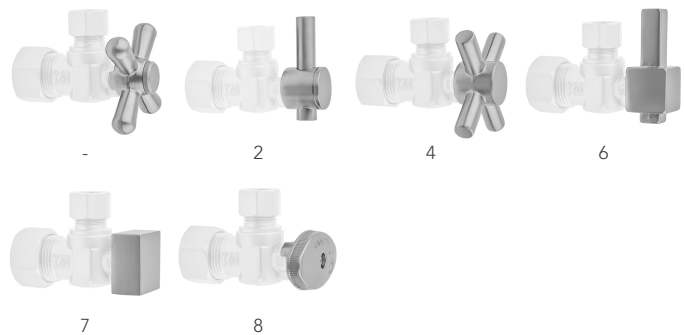

SPECIFICATION DRAWING:

COMPONENTS	
DESCRIPTION	QTY:
STRAIGHT VALVE - CONTEMPO CROSS HANDLE	1
12" X 3/8" O.D. SUPPLY TUBE	1
ESCUTCHEON	1
PLASTIC FILL VALVE COUPLING NUT	1
5 1/4" COVER TUBE	1

AVAILABLE HANDLES:

Quarter Turn Straight Pattern 5/8" O.D. Compression (Fits 1/2" Copper) x 3/8" O.D. Toilet Supply Kit with Square Lever, 12" Supply Tube, Cover Tube, Escutcheon

Model #: 622-6-71CT-

FEATURES:

- Complete Toilet Supply Kit
- Kit contains:
 - (1) Quarter Turn Straight Pattern 5/8" O.D. Compression (Fits 1/2" Copper) x 3/8" O.D. Supply Valve with Square Lever Handle P/N 622-6
 - (1) 12" Copper Supply Tube P/N 771
 - (1) Bell Escutcheon P/N 7116
 - (1) Cover Tube P/N 579

Quarter Turn Straight Pattern 5/8" O.D. Compression (Fits 1/2" Copper) x 3/8" O.D. Toilet Supply Kit Square Handle, 12" Supply Tube, Cover Tube, Escutcheon

Model #: 622-7-71CT-

FEATURES:

- Complete Toilet Supply Kit
- Kit contains:
 - (1) Quarter Turn Straight Pattern 5/8" O.D. Compression (Fits 1/2" Copper) x 3/8" O.D. Supply Valve with Square Handle P/N 622-7
 - (1) 12" Copper Supply Tube P/N 771
 - (1) Bell Escutcheon P/N 7116
 - (1) Cover Tube P/N 579