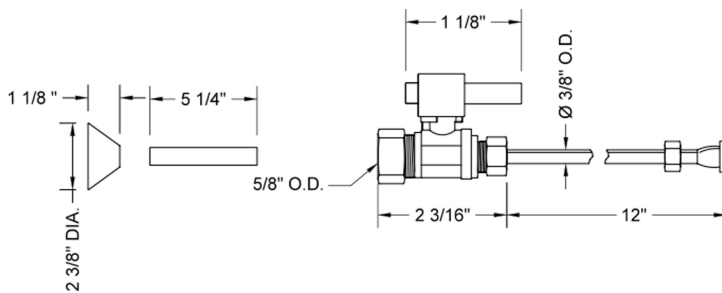

SPECIFICATION DRAWING:

COMPONENTS	
DESCRIPTION	QTY:
STRAIGHT VALVE - CONTEMPO CROSS HANDLE	1
12" X 3/8" O.D. SUPPLY TUBE	1
ESCUTCHEON	1
PLASTIC FILL VALVE COUPLING NUT	1
5 1/4" COVER TUBE	1

AVAILABLE HANDLES:

Quarter Turn Straight Pattern 5/8" O.D. Compression (Fits 1/2" Copper) x 3/8" O.D. Toilet Supply Kit with Square Lever, 12" Supply Tube, Cover Tube, Escutcheon

Model #: 622-6-71CT-

FEATURES:

- Complete Toilet Supply Kit
- Kit contains:
 - (1) Quarter Turn Straight Pattern 5/8" O.D. Compression (Fits 1/2" Copper) x 3/8" O.D. Supply Valve with Square Lever Handle P/N 622-6
 - (1) 12" Copper Supply Tube P/N 771
 - (1) Bell Escutcheon P/N 7116
 - (1) Cover Tube P/N 579