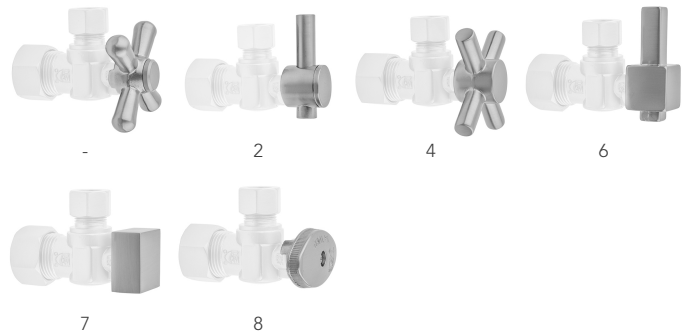

Quarter Turn Angle Pattern 1/2" IPS x 3/8" O.D. Toilet Supply Kit with Standard Cross Handle, 20" Supply Tube, Escutcheon

Model #: 616-72-

FEATURES:

- Complete Toilet Supply Kit
- Kit contains:
 - (1) Quarter Turn Angle Pattern 1/2" IPS x 3/8" O.D. Supply Valve with Standard Cross Handle P/N 616
 - (1) 20" Copper Supply Tube P/N 772
 - (1) Escutcheon P/N 741 (ULB P/N 6015)
 - (1) 1/2" Brass Nipple P/N 801-12.4

SPECIFICATION DRAWING:

COMPONENTS	
DESCRIPTION	QTY:
ANGLE VALVE - STANDARD CROSS HANDLE	1
20" X 1/2" O.D. SUPPLY TUBE	1
ESCUTCHEON	1
PLASTIC FILL VALVE COUPLING NUT	1
4" NIPPLE	1

AVAILABLE HANDLES:

Quarter Turn Angle Pattern 1/2" IPS x 3/8" O.D. Toilet Supply Kit with Oval Handle, 20" Supply Tube, Escutcheon

Model #: 616-8-72-

FEATURES:

- Complete Toilet Supply Kit
- Kit contains:
 - (1) Quarter Turn Angle Pattern 1/2" IPS x 3/8" O.D. Supply Valve with Oval Handle P/N 616-8
 - (1) 20" Copper Supply Tube P/N 772
 - (1) Escutcheon P/N 741 (ULB P/N 6015)
 - (1) 1/2" Brass Nipple P/N 801-12.4

SPECIFICATION DRAWING:

COMPONENTS	
DESCRIPTION	QTY:
ANGLE VALVE - OVAL HANDLE	1
20" X 1/2" O.D. SUPPLY TUBE	1
ESCUTCHEON	1
PLASTIC FILL VALVE COUPLING NUT	1
4" NIPPLE	1

AVAILABLE HANDLES:

Quarter Turn Angle Pattern 1/2" IPS x 3/8" O.D. Toilet Supply Kit with Contempo Lever Handle, 20" Supply Tube, Escutcheon