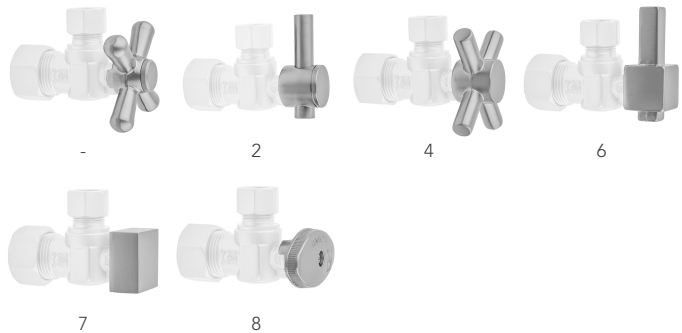

SPECIFICATION DRAWING:

COMPONENTS	
DESCRIPTION	QTY:
ANGLE VALVE - OVAL HANDLE	1
20" X 1/2" O.D. SUPPLY TUBE	1
ESCUTCHEON	1
PLASTIC FILL VALVE COUPLING NUT	1
4" NIPPLE	1

AVAILABLE HANDLES:

Quarter Turn Angle Pattern 1/2" IPS x 3/8" O.D. Toilet Supply Kit with Contempo Lever Handle, 20" Supply Tube, Escutcheon

Model #: 616-2-72-

FEATURES:

- Complete Toilet Supply Kit
- Kit contains:
 - (1) Quarter Turn Angle Pattern 1/2" IPS x 3/8" O.D. Supply Valve with Contempo Lever Handle P/N 616-2
 - (1) 20" Copper Supply Tube P/N 772
 - (1) Escutcheon P/N 741 (ULB P/N 6015)
 - (1) 1/2" Brass Nipples P/N 801-12.4

SPECIFICATION DRAWING:

COMPONENTS	
DESCRIPTION	QTY:
ANGLE VALVE - CONTEMPO LEVER HANDLE	1
20" X 1/2" O.D. SUPPLY TUBE	1
ESCUTCHEON	1
PLASTIC FILL VALVE COUPLING NUT	1
4" NIPPLE	1

AVAILABLE HANDLES:

Quarter Turn Angle Pattern 1/2" IPS x 3/8" O.D. Toilet Supply Kit with Contempo Cross Handle, 20" Supply Tube, Escutcheon

SPECIFICATION DRAWING:

COMPONENTS	
DESCRIPTION	QTY:
ANGLE VALVE - CONTEMPO CROSS HANDLE	1
20" X 1/2" O.D. SUPPLY TUBE	1
ESCUTCHEON	1
PLASTIC FILL VALVE COUPLING NUT	1
4" NIPPLE	1

AVAILABLE HANDLES:

Quarter Turn Angle Pattern 1/2" IPS x 3/8" O.D. Toilet Supply Kit with Square Lever Handle, 20" Supply Tube, Escutcheon