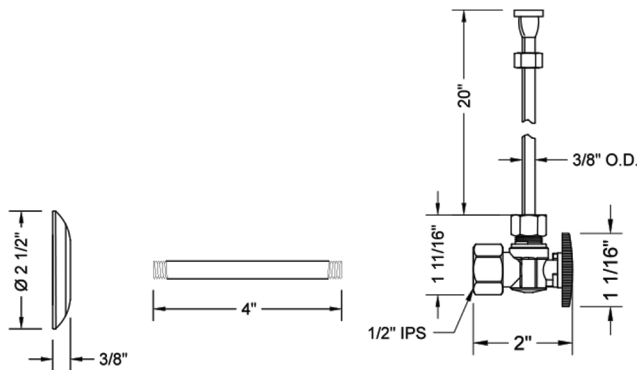

Quarter Turn Angle Pattern 1/2" IPS x 3/8" O.D. Toilet Supply Kit with Standard Cross Handle, 20" Supply Tube, Escutcheon

Model #: 616-72-

FEATURES:

- Complete Toilet Supply Kit
- Kit contains:
 - (1) Quarter Turn Angle Pattern 1/2" IPS x 3/8" O.D. Supply Valve with Standard Cross Handle P/N 616
 - (1) 20" Copper Supply Tube P/N 772
 - (1) Escutcheon P/N 741 (ULB P/N 6015)
 - (1) 1/2" Brass Nipple P/N 801-12.4

SPECIFICATION DRAWING:

COMPONENTS	
DESCRIPTION	QTY:
ANGLE VALVE - STANDARD CROSS HANDLE	1
20" X 1/2" O.D. SUPPLY TUBE	1
ESCUTCHEON	1
PLASTIC FILL VALVE COUPLING NUT	1
4" NIPPLE	1

AVAILABLE HANDLES:

Quarter Turn Angle Pattern 1/2" IPS x 3/8" O.D. Toilet Supply Kit with Oval Handle, 20" Supply Tube, Escutcheon

Model #: 616-8-72-

FEATURES:

- Complete Toilet Supply Kit
- Kit contains:
 - (1) Quarter Turn Angle Pattern 1/2" IPS x 3/8" O.D. Supply Valve with Oval Handle P/N 616-8
 - (1) 20" Copper Supply Tube P/N 772
 - (1) Escutcheon P/N 741 (ULB P/N 6015)
 - (1) 1/2" Brass Nipple P/N 801-12.4

SPECIFICATION DRAWING:

COMPONENTS	
DESCRIPTION	QTY:
ANGLE VALVE - OVAL HANDLE	1
20" X 1/2" O.D. SUPPLY TUBE	1
ESCUTCHEON	1
PLASTIC FILL VALVE COUPLING NUT	1
4" NIPPLE	1

AVAILABLE HANDLES:

Quarter Turn Angle Pattern 1/2" IPS x 3/8" O.D. Toilet Supply Kit with Contempo Lever Handle, 20" Supply Tube, Escutcheon