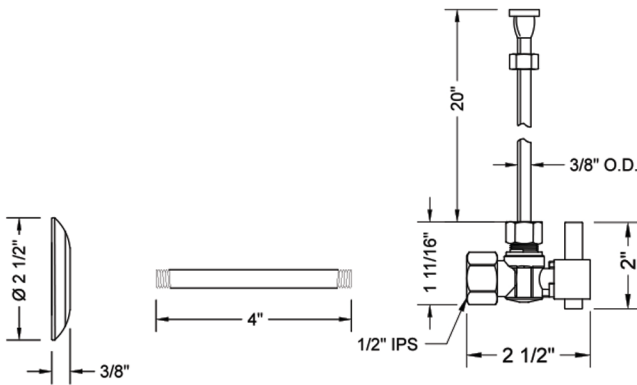

SPECIFICATION DRAWING:

COMPONENTS	
DESCRIPTION	QTY:
ANGLE VALVE - CONTEMPO CROSS HANDLE	1
20" X 1/2" O.D. SUPPLY TUBE	1
ESCUTCHEON	1
PLASTIC FILL VALVE COUPLING NUT	1
4" NIPPLE	1

AVAILABLE HANDLES:

Quarter Turn Angle Pattern 1/2" IPS x 3/8" O.D. Toilet Supply Kit with Square Lever Handle, 20" Supply Tube, Escutcheon

Model #: 616-6-72-

FEATURES:

- Complete Toilet Supply Kit
- Kit contains:
 - (1) Quarter Turn Angle Pattern 1/2" IPS x 3/8" O.D. Supply Valve with Square Lever Handle P/N 616-6
 - (1) 20" Copper Supply Tube P/N 772
 - (1) Escutcheon P/N 741 (ULB P/N 6015)
 - (1) 1/2" Brass Nipples P/N 801-12.4

SPECIFICATION DRAWING:

COMPONENTS	
DESCRIPTION	QTY:
ANGLE VALVE - SQUARE LEVER HANDLE	1
20" X 1/2" O.D. SUPPLY TUBE	1
ESCUTCHEON	1
PLASTIC FILL VALVE COUPLING NUT	1
4" NIPPLE	1

AVAILABLE HANDLES:

Quarter Turn Angle Pattern 1/2" IPS x 3/8" O.D. Toilet Supply Kit with Square Handle, 20" Supply Tube, Escutcheon