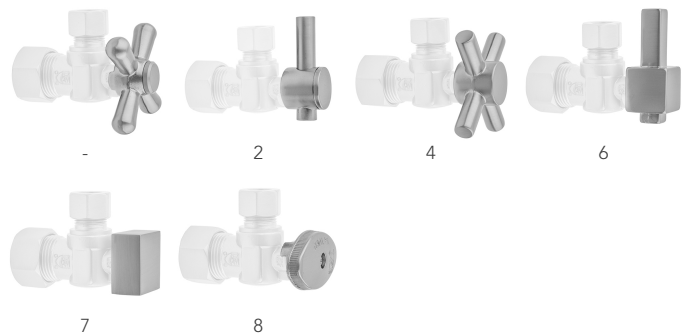

Quarter Turn Angle Pattern 1/2" IPS x 3/8" O.D. Toilet Supply Kit with Standard Cross Handle, 20" Supply Tube, Escutcheon

Model #: 616-72-

FEATURES:

- Complete Toilet Supply Kit
- Kit contains:
 - (1) Quarter Turn Angle Pattern 1/2" IPS x 3/8" O.D. Supply Valve with Standard Cross Handle P/N 616
 - (1) 20" Copper Supply Tube P/N 772
 - (1) Escutcheon P/N 741 (ULB P/N 6015)
 - (1) 1/2" Brass Nipple P/N 801-12.4

SPECIFICATION DRAWING:

COMPONENTS	
DESCRIPTION	QTY:
ANGLE VALVE - STANDARD CROSS HANDLE	1
20" X 1/2" O.D. SUPPLY TUBE	1
ESCUTCHEON	1
PLASTIC FILL VALVE COUPLING NUT	1
4" NIPPLE	1

AVAILABLE HANDLES:

Quarter Turn Angle Pattern 1/2" IPS x 3/8" O.D. Toilet Supply Kit with Oval Handle, 20" Supply Tube, Escutcheon

Model #: 616-8-72-

FEATURES:

- Complete Toilet Supply Kit
- Kit contains:
 - (1) Quarter Turn Angle Pattern 1/2" IPS x 3/8" O.D. Supply Valve with Oval Handle P/N 616-8
 - (1) 20" Copper Supply Tube P/N 772
 - (1) Escutcheon P/N 741 (ULB P/N 6015)
 - (1) 1/2" Brass Nipple P/N 801-12.4

SPECIFICATION DRAWING:

COMPONENTS	
DESCRIPTION	QTY:
ANGLE VALVE - OVAL HANDLE	1
20" X 1/2" O.D. SUPPLY TUBE	1
ESCUTCHEON	1
PLASTIC FILL VALVE COUPLING NUT	1
4" NIPPLE	1

AVAILABLE HANDLES:

Quarter Turn Angle Pattern 1/2" IPS x 3/8" O.D. Toilet Supply Kit with Contempo Lever Handle, 20" Supply Tube, Escutcheon