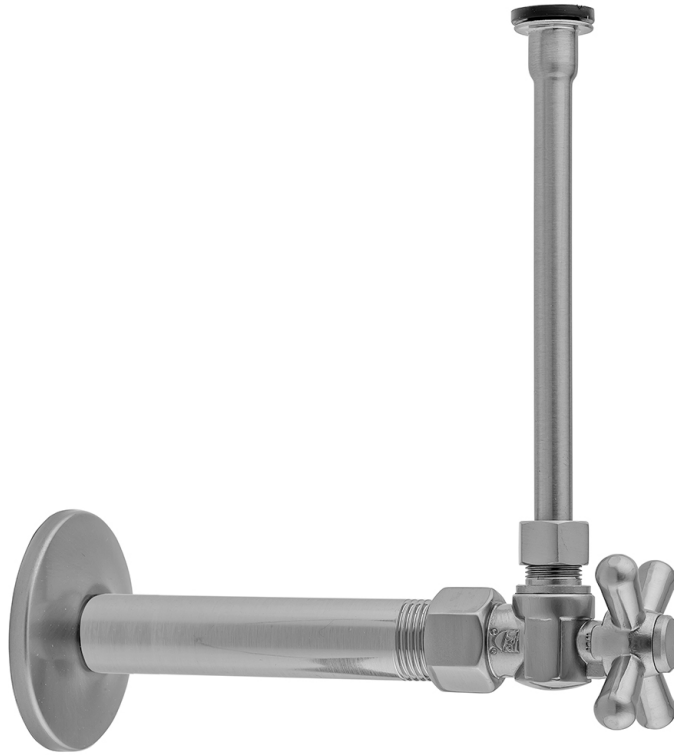

Quarter Turn Angle Pattern 1/2" IPS x 3/8" O.D. Toilet Supply Kit with Standard Cross Handle, 20" Supply Tube, Escutcheon

Model #: 616-72-

FEATURES:

- Complete Toilet Supply Kit
- Kit contains:
 - (1) Quarter Turn Angle Pattern 1/2" IPS x 3/8" O.D. Supply Valve with Standard Cross Handle P/N 616
 - (1) 20" Copper Supply Tube P/N 772
 - (1) Escutcheon P/N 741 (ULB P/N 6015)
 - (1) 1/2" Brass Nipple P/N 801-12.4

SPECIFICATION DRAWING:

COMPONENTS	
DESCRIPTION	QTY:
ANGLE VALVE - STANDARD CROSS HANDLE	1
20" X 1/2" O.D. SUPPLY TUBE	1
ESCUTCHEON	1
PLASTIC FILL VALVE COUPLING NUT	1
4" NIPPLE	1

AVAILABLE HANDLES:

Quarter Turn Angle Pattern 1/2" IPS x 3/8" O.D. Toilet Supply Kit with Oval Handle, 20" Supply Tube, Escutcheon

Model #: 616-8-72-

FEATURES:

- Complete Toilet Supply Kit
- Kit contains:
 - (1) Quarter Turn Angle Pattern 1/2" IPS x 3/8" O.D. Supply Valve with Oval Handle P/N 616-8
 - (1) 20" Copper Supply Tube P/N 772
 - (1) Escutcheon P/N 741 (ULB P/N 6015)
 - (1) 1/2" Brass Nipple P/N 801-12.4

SPECIFICATION DRAWING:

COMPONENTS	
DESCRIPTION	QTY:
ANGLE VALVE - OVAL HANDLE	1
20" X 1/2" O.D. SUPPLY TUBE	1
ESCUTCHEON	1
PLASTIC FILL VALVE COUPLING NUT	1
4" NIPPLE	1

AVAILABLE HANDLES:

Quarter Turn Angle Pattern 1/2" IPS x 3/8" O.D. Toilet Supply Kit with Contempo Lever Handle, 20" Supply Tube, Escutcheon