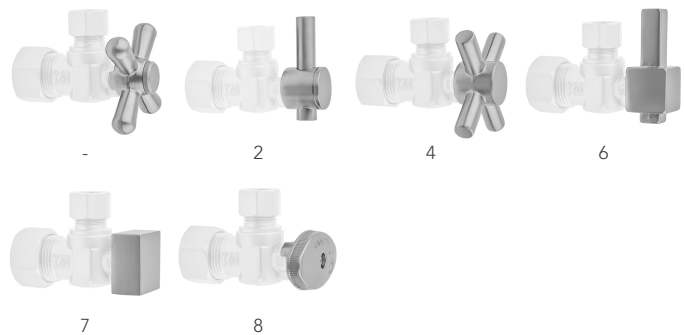

SPECIFICATION DRAWING:

COMPONENTS	
DESCRIPTION	QTY:
ANGLE VALVE - CONTEMPO CROSS HANDLE	1
20" X 1/2" O.D. SUPPLY TUBE	1
ESCUTCHEON	1
PLASTIC FILL VALVE COUPLING NUT	1
4" NIPPLE	1

AVAILABLE HANDLES:

Quarter Turn Angle Pattern 1/2" IPS x 3/8" O.D. Toilet Supply Kit with Square Lever Handle, 20" Supply Tube, Escutcheon

Model #: 616-6-72-

FEATURES:

- Complete Toilet Supply Kit
- Kit contains:
 - (1) Quarter Turn Angle Pattern 1/2" IPS x 3/8" O.D. Supply Valve with Square Lever Handle P/N 616-6
 - (1) 20" Copper Supply Tube P/N 772
 - (1) Escutcheon P/N 741 (ULB P/N 6015)
 - (1) 1/2" Brass Nipples P/N 801-12.4

SPECIFICATION DRAWING:

COMPONENTS	
DESCRIPTION	QTY:
ANGLE VALVE - SQUARE LEVER HANDLE	1
20" X 1/2" O.D. SUPPLY TUBE	1
ESCUTCHEON	1
PLASTIC FILL VALVE COUPLING NUT	1
4" NIPPLE	1

AVAILABLE HANDLES:

Quarter Turn Angle Pattern 1/2" IPS x 3/8" O.D. Toilet Supply Kit with Square Handle, 20" Supply Tube, Escutcheon

Model #: 616-7-72-

FEATURES:

- Complete Toilet Supply Kit
- Kit contains:
 - (1) Quarter Turn Angle Pattern 1/2" IPS x 3/8" O.D. Supply Valve with Square Handle P/N 616-7
 - (1) 20" Copper Supply Tube P/N 772
 - (1) Escutcheon P/N 741 (ULB P/N 6015)
 - (1) 1/2" Brass Nipple P/N 801-12.4