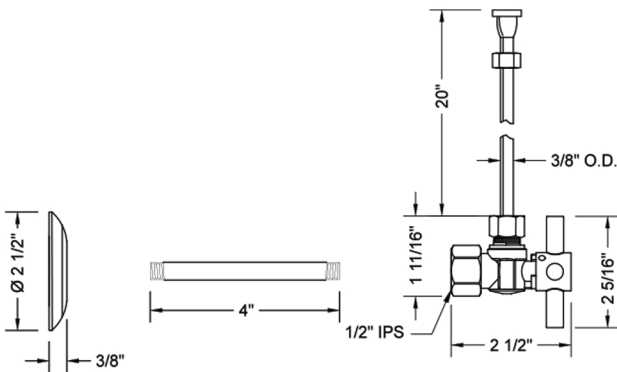

SPECIFICATION DRAWING:

COMPONENTS	
DESCRIPTION	QTY:
ANGLE VALVE - OVAL HANDLE	1
20" X 1/2" O.D. SUPPLY TUBE	1
ESCUTCHEON	1
PLASTIC FILL VALVE COUPLING NUT	1
4" NIPPLE	1

AVAILABLE HANDLES:

Quarter Turn Angle Pattern 1/2" IPS x 3/8" O.D. Toilet Supply Kit with Contempo Lever Handle, 20" Supply Tube, Escutcheon

SPECIFICATION DRAWING:

COMPONENTS	
DESCRIPTION	QTY:
ANGLE VALVE - CONTEMPO LEVER HANDLE	1
20" X 1/2" O.D. SUPPLY TUBE	1
ESCUTCHEON	1
PLASTIC FILL VALVE COUPLING NUT	1
4" NIPPLE	1

AVAILABLE HANDLES:

Quarter Turn Angle Pattern 1/2" IPS x 3/8" O.D. Toilet Supply Kit with Contempo Cross Handle, 20" Supply Tube, Escutcheon

Model #: 616-4-72-

FEATURES:

- Complete Toilet Supply Kit
- Kit contains:
 - (1) Quarter Turn Angle Pattern 1/2" IPS x 3/8" O.D. Supply Valve with Contempo Cross Handle P/N 616-4
 - (1) 20" Copper Supply Tube P/N 772
 - (1) Escutcheon P/N 741 (ULB P/N 6015)
 - (1) 1/2" Brass Nipples P/N 801-12.4

SPECIFICATION DRAWING:

COMPONENTS	
DESCRIPTION	QTY:
ANGLE VALVE - CONTEMPO CROSS HANDLE	1
20" X 1/2" O.D. SUPPLY TUBE	1
ESCUTCHEON	1
PLASTIC FILL VALVE COUPLING NUT	1
4" NIPPLE	1

AVAILABLE HANDLES:

Quarter Turn Angle Pattern 1/2" IPS x 3/8" O.D. Toilet Supply Kit with Square Lever Handle, 20" Supply Tube, Escutcheon