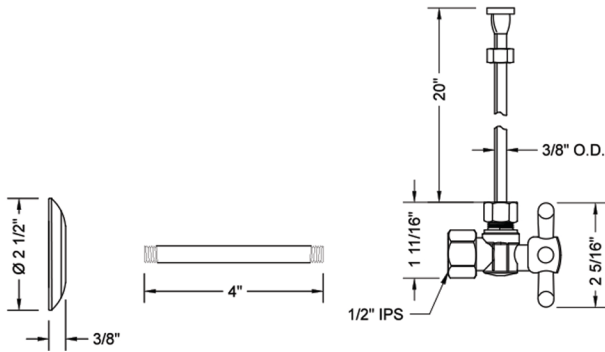

Quarter Turn Angle Pattern 1/2" IPS x 3/8" O.D. Toilet Supply Kit with Standard Cross Handle, 20" Supply Tube, Escutcheon

Model #: 616-72-

FEATURES:

- Complete Toilet Supply Kit
- Kit contains:
 - (1) Quarter Turn Angle Pattern 1/2" IPS x 3/8" O.D. Supply Valve with Standard Cross Handle P/N 616
 - (1) 20" Copper Supply Tube P/N 772
 - (1) Escutcheon P/N 741 (ULB P/N 6015)
 - (1) 1/2" Brass Nipple P/N 801-12.4

SPECIFICATION DRAWING:

COMPONENTS	
DESCRIPTION	QTY:
ANGLE VALVE - STANDARD CROSS HANDLE	1
20" X 1/2" O.D. SUPPLY TUBE	1
ESCUTCHEON	1
PLASTIC FILL VALVE COUPLING NUT	1
4" NIPPLE	1

AVAILABLE HANDLES:

Quarter Turn Angle Pattern 1/2" IPS x 3/8" O.D. Toilet Supply Kit with Oval Handle, 20" Supply Tube, Escutcheon

SPECIFICATION DRAWING:

COMPONENTS	
DESCRIPTION	QTY:
ANGLE VALVE - OVAL HANDLE	1
20" X 1/2" O.D. SUPPLY TUBE	1
ESCUTCHEON	1
PLASTIC FILL VALVE COUPLING NUT	1
4" NIPPLE	1

AVAILABLE HANDLES:

Quarter Turn Angle Pattern 1/2" IPS x 3/8" O.D. Toilet Supply Kit with Contempo Lever Handle, 20" Supply Tube, Escutcheon

SPECIFICATION DRAWING:

COMPONENTS	
DESCRIPTION	QTY:
ANGLE VALVE - SQUARE LEVER HANDLE	1
20" X 1/2" O.D. SUPPLY TUBE	1
ESCUTCHEON	1
PLASTIC FILL VALVE COUPLING NUT	1
4" NIPPLE	1

AVAILABLE HANDLES:

Quarter Turn Angle Pattern 1/2" IPS x 3/8" O.D. Toilet Supply Kit with Square Handle, 20" Supply Tube, Escutcheon