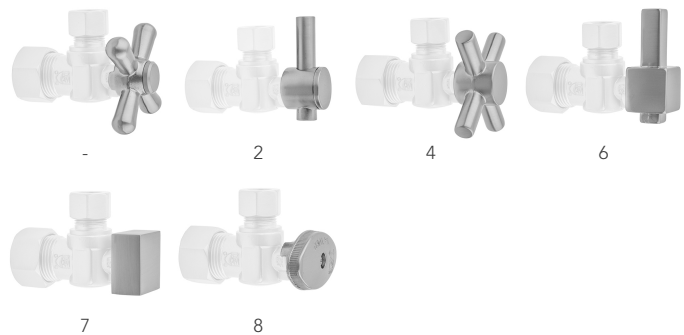

SPECIFICATION DRAWING:

COMPONENTS	
DESCRIPTION	QTY:
ANGLE VALVE - CONTEMPO LEVER HANDLE	1
20" X 1/2" O.D. SUPPLY TUBE	1
ESCUTCHEON	1
PLASTIC FILL VALVE COUPLING NUT	1
4" NIPPLE	1

AVAILABLE HANDLES:

Quarter Turn Angle Pattern 1/2" IPS x 3/8" O.D. Toilet Supply Kit with Contempo Cross Handle, 20" Supply Tube, Escutcheon

Model #: 616-4-72-

FEATURES:

- Complete Toilet Supply Kit
- Kit contains:
 - (1) Quarter Turn Angle Pattern 1/2" IPS x 3/8" O.D. Supply Valve with Contempo Cross Handle P/N 616-4
 - (1) 20" Copper Supply Tube P/N 772
 - (1) Escutcheon P/N 741 (ULB P/N 6015)
 - (1) 1/2" Brass Nipples P/N 801-12.4

SPECIFICATION DRAWING:

COMPONENTS	
DESCRIPTION	QTY:
ANGLE VALVE - CONTEMPO CROSS HANDLE	1
20" X 1/2" O.D. SUPPLY TUBE	1
ESCUTCHEON	1
PLASTIC FILL VALVE COUPLING NUT	1
4" NIPPLE	1

AVAILABLE HANDLES:

Quarter Turn Angle Pattern 1/2" IPS x 3/8" O.D. Toilet Supply Kit with Square Lever Handle, 20" Supply Tube, Escutcheon

Model #: 616-6-72-

FEATURES:

- Complete Toilet Supply Kit
- Kit contains:
 - (1) Quarter Turn Angle Pattern 1/2" IPS x 3/8" O.D. Supply Valve with Square Lever Handle P/N 616-6
 - (1) 20" Copper Supply Tube P/N 772
 - (1) Escutcheon P/N 741 (ULB P/N 6015)
 - (1) 1/2" Brass Nipples P/N 801-12.4