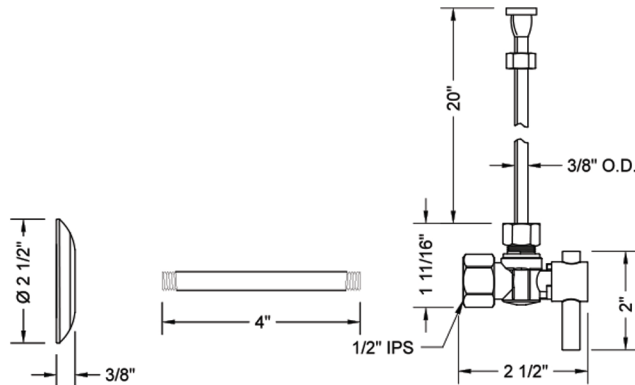

SPECIFICATION DRAWING:

COMPONENTS	
DESCRIPTION	QTY:
ANGLE VALVE - STANDARD CROSS HANDLE	1
20" X 1/2" O.D. SUPPLY TUBE	1
ESCUTCHEON	1
PLASTIC FILL VALVE COUPLING NUT	1
4" NIPPLE	1

AVAILABLE HANDLES:

Quarter Turn Angle Pattern 1/2" IPS x 3/8" O.D. Toilet Supply Kit with Oval Handle, 20" Supply Tube, Escutcheon

SPECIFICATION DRAWING:

COMPONENTS	
DESCRIPTION	QTY:
ANGLE VALVE - OVAL HANDLE	1
20" X 1/2" O.D. SUPPLY TUBE	1
ESCUTCHEON	1
PLASTIC FILL VALVE COUPLING NUT	1
4" NIPPLE	1

AVAILABLE HANDLES:

Quarter Turn Angle Pattern 1/2" IPS x 3/8" O.D. Toilet Supply Kit with Contempo Lever Handle, 20" Supply Tube, Escutcheon

Model #: 616-2-72-

FEATURES:

- Complete Toilet Supply Kit
- Kit contains:
 - (1) Quarter Turn Angle Pattern 1/2" IPS x 3/8" O.D. Supply Valve with Contempo Lever Handle P/N 616-2
 - (1) 20" Copper Supply Tube P/N 772
 - (1) Escutcheon P/N 741 (ULB P/N 6015)
 - (1) 1/2" Brass Nipples P/N 801-12.4

SPECIFICATION DRAWING:

COMPONENTS	
DESCRIPTION	QTY:
ANGLE VALVE - CONTEMPO LEVER HANDLE	1
20" X 1/2" O.D. SUPPLY TUBE	1
ESCUTCHEON	1
PLASTIC FILL VALVE COUPLING NUT	1
4" NIPPLE	1

AVAILABLE HANDLES:

Quarter Turn Angle Pattern 1/2" IPS x 3/8" O.D. Toilet Supply Kit with Contempo Cross Handle, 20" Supply Tube, Escutcheon