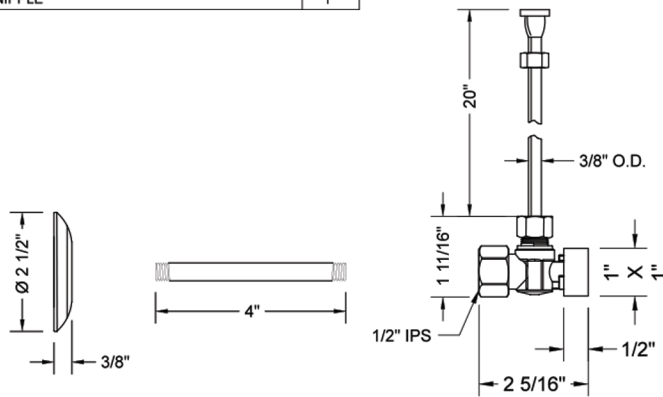

SPECIFICATION DRAWING:

COMPONENTS	
DESCRIPTION	QTY:
ANGLE VALVE - SQUARE LEVER HANDLE	1
20" X 1/2" O.D. SUPPLY TUBE	1
ESCUTCHEON	1
PLASTIC FILL VALVE COUPLING NUT	1
4" NIPPLE	1

AVAILABLE HANDLES:

Quarter Turn Angle Pattern 1/2" IPS x 3/8" O.D. Toilet Supply Kit with Square Handle, 20" Supply Tube, Escutcheon

Model #: 616-7-72-

FEATURES:

- Complete Toilet Supply Kit
- Kit contains:
 - (1) Quarter Turn Angle Pattern 1/2" IPS x 3/8" O.D. Supply Valve with Square Handle P/N 616-7
 - (1) 20" Copper Supply Tube P/N 772
 - (1) Escutcheon P/N 741 (ULB P/N 6015)
 - (1) 1/2" Brass Nipple P/N 801-12.4

SPECIFICATION DRAWING:

COMPONENTS	
DESCRIPTION	QTY:
ANGLE VALVE - SQUARE HANDLE	1
20" X 1/2" O.D. SUPPLY TUBE	1
ESCUTCHEON	1
PLASTIC FILL VALVE COUPLING NUT	1
4" NIPPLE	1

AVAILABLE HANDLES: