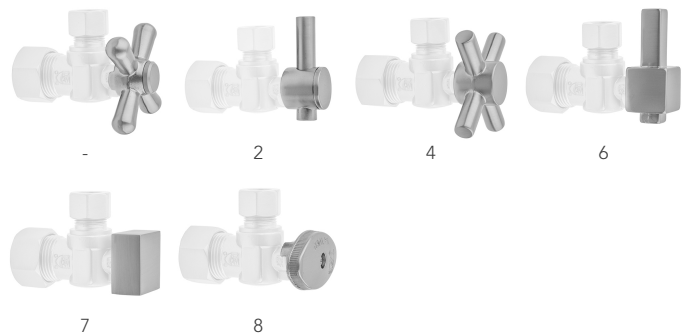

Quarter Turn Straight Pattern 1/2" Copper (Sweat Fit) x 3/8" O.D. Toilet Supply Kit with Standard Cross Handle, 12" Supply Tube, Escutcheon

Model #: 631-71-

FEATURES:

- Complete Toilet Supply Kit
- Kit contains:
 - (1) Quarter Turn Straight Pattern 1/2" Copper (Sweat Fit) x 3/8" O.D. Supply Valve with Standard Cross Handle P/N 631
 - (1) 12" Copper Supply Tube P/N 771
 - (1) Bell Escutcheon P/N 7116

SPECIFICATION DRAWING:

| COMPONENTS | |
|--|------|
| DESCRIPTION | QTY: |
| STRAIGHT VALVE - STANDARD CROSS HANDLE | 1 |
| 12" X 3/8" O.D. SUPPLY TUBE | 1 |
| ESCUTCHEON | 1 |
| PLASTIC FILL VALVE COUPLING NUT | 1 |

AVAILABLE HANDLES:

Quarter Turn Straight Pattern 1/2" Copper (Sweat Fit) x 3/8" O.D. Toilet Supply Kit with Oval Handle, 12" Supply Tube, Escutcheon

Model #: 631-8-71-

FEATURES:

- Complete Toilet Supply Kit
- Kit contains:
 - (1) Quarter Turn Straight Pattern 1/2" Copper (Sweat Fit) x 3/8" O.D. Supply Valve with Oval Handle P/N 631-8
 - (1) 12" Copper Supply Tube P/N 771
 - (1) Bell Escutcheon P/N 7116

AVAILABLE HANDLES:

Quarter Turn Straight Pattern 1/2" Copper (Sweat Fit) x 3/8" O.D. Toilet Supply Kit with Contempo Lever Handle, 12" Supply Tube, Escutcheon

Model #: 631-2-71-

FEATURES:

- Complete Toilet Supply Kit
- Kit contains:
 - (1) Quarter Turn Straight Pattern 1/2" Copper (Sweat Fit) x 3/8" O.D. Supply Valve with Contempo Lever Handle P/N 631-2
 - (1) 12" Copper Supply Tube P/N 771
 - (1) Bell Escutcheon P/N 7116