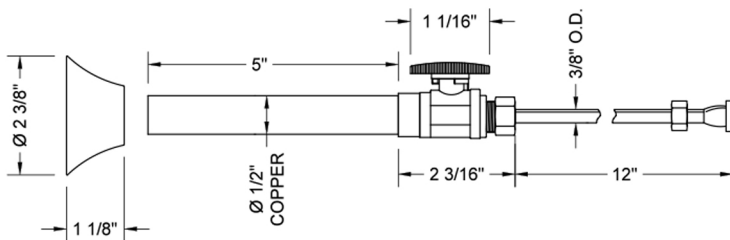

Quarter Turn Straight Pattern 1/2" Copper (Sweat Fit) x 3/8" O.D. Toilet Supply Kit with Oval Handle, 12" Supply Tube, Escutcheon

Model #: 631-8-71-

FEATURES:

- Complete Toilet Supply Kit
- Kit contains:
  - (1) Quarter Turn Straight Pattern 1/2" Copper (Sweat Fit) x 3/8" O.D. Supply Valve with Oval Handle P/N 631-8
  - (1) 12" Copper Supply Tube P/N 771
  - (1) Bell Escutcheon P/N 7116

AVAILABLE FINISHES:

Polished Chrome (PCH)	Satin Chrome (SC)	Bronze Umber (BU)
Satin Nickel (SN)	Pewter (PEW)	Caramel Bronze (CB)
Polished Nickel (PN)	Antique Brass (AB)	Antique Copper (ACU)
Oil-Rubbed Bronze (ORB)	Polished Brass (PB)	Polished Copper (PCU)
Vintage Bronze (VB)	Satin Brass (SB)	Rose Gold (RG)
Matte Black (MBK)	Satin Gold (SG)	Polished Gold (PG)
Black Nickel (BKN)	Bombay Gold (BG)	Jewelers Gold (JG)
Europa Bronze (EB)	White (WH)	Sedona Beige (SDB)
Tristan Brass (TB)		

SPECIFICATION DRAWING:

COMPONENTS	
DESCRIPTION	QTY:
STRAIGHT VALVE - OVAL HANDLE	1
12" X 3/8" O.D. SUPPLY TUBE	1
ESCUTCHEON	1
PLASTIC FILL VALVE COUPLING NUT	1

AVAILABLE HANDLES: