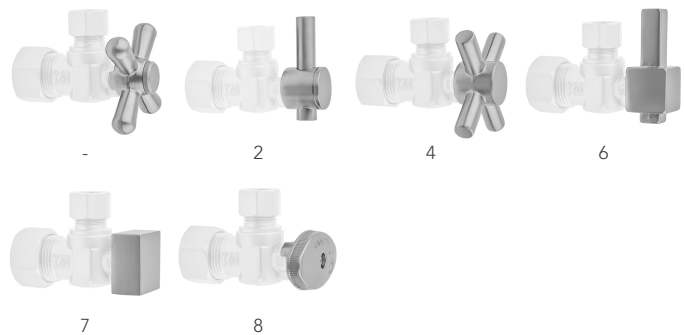

SPECIFICATION DRAWING:

| COMPONENTS | |
|--|------|
| DESCRIPTION | QTY: |
| STRAIGHT VALVE - CONTEMPO CROSS HANDLE | 1 |
| 12" X 3/8" O.D. SUPPLY TUBE | 1 |
| ESCUTCHEON | 1 |
| PLASTIC FILL VALVE COUPLING NUT | 1 |

AVAILABLE HANDLES:

Quarter Turn Straight Pattern 1/2" Copper (Sweat Fit) x 3/8" O.D. Toilet Supply Kit with Square Lever Handle, 12" Supply Tube, Escutcheon

Model #: 631-6-71-

FEATURES:

- Complete Toilet Supply Kit
- Kit contains:
 - (1) Quarter Turn Straight Pattern 1/2" Copper (Sweat Fit) x 3/8" O.D. Supply Valve with Square Levers Handle P/N 631-6
 - (1) 12" Copper Supply Tube P/N 771
 - (1) Bell Escutcheon P/N 7116

SPECIFICATION DRAWING:

| COMPONENTS | |
|--------------------------------------|------|
| DESCRIPTION | QTY: |
| STRAIGHT VALVE - SQUARE LEVER HANDLE | 1 |
| 12" X 3/8" O.D. SUPPLY TUBE | 1 |
| ESCUTCHEON | 1 |
| PLASTIC FILL VALVE COUPLING NUT | 1 |

AVAILABLE HANDLES:

Quarter Turn Straight Pattern 1/2" Copper (Sweat Fit) x 3/8" O.D. Toilet Supply Kit with Square Handle, 12" Supply Tube, Escutcheon

Model #: 631-7-71-

FEATURES:

- Complete Toilet Supply Kit
- Kit contains:
 - (1) Quarter Turn Straight Pattern 1/2" Copper (Sweat Fit) x 3/8" O.D. Supply Valve with Square Handle P/N 631-7
 - (1) 12" Copper Supply Tube P/N 771
 - (1) Bell Escutcheon P/N 7116