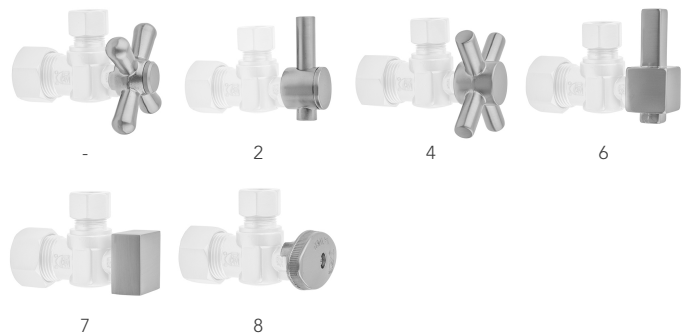

Quarter Turn Straight Pattern 1/2" Copper (Sweat Fit) x 3/8" O.D. Toilet Supply Kit with Standard Cross Handle, 12" Supply Tube, Escutcheon

Model #: 631-71-

FEATURES:

- Complete Toilet Supply Kit
- Kit contains:
 - (1) Quarter Turn Straight Pattern 1/2" Copper (Sweat Fit) x 3/8" O.D. Supply Valve with Standard Cross Handle P/N 631
 - (1) 12" Copper Supply Tube P/N 771
 - (1) Bell Escutcheon P/N 7116

AVAILABLE HANDLES:

Quarter Turn Straight Pattern 1/2" Copper (Sweat Fit) x 3/8" O.D. Toilet Supply Kit with Oval Handle, 12" Supply Tube, Escutcheon

Model #: 631-8-71-

FEATURES:

- Complete Toilet Supply Kit
- Kit contains:
 - (1) Quarter Turn Straight Pattern 1/2" Copper (Sweat Fit) x 3/8" O.D. Supply Valve with Oval Handle P/N 631-8
 - (1) 12" Copper Supply Tube P/N 771
 - (1) Bell Escutcheon P/N 7116

SPECIFICATION DRAWING:

| COMPONENTS | |
|---------------------------------|------|
| DESCRIPTION | QTY: |
| STRAIGHT VALVE - OVAL HANDLE | 1 |
| 12" X 3/8" O.D. SUPPLY TUBE | 1 |
| ESCUTCHEON | 1 |
| PLASTIC FILL VALVE COUPLING NUT | 1 |

AVAILABLE HANDLES:

Quarter Turn Straight Pattern 1/2" Copper (Sweat Fit) x 3/8" O.D. Toilet Supply Kit with Contempo Lever Handle, 12" Supply Tube, Escutcheon

Model #: 631-2-71-

FEATURES:

- Complete Toilet Supply Kit
- Kit contains:
 - (1) Quarter Turn Straight Pattern 1/2" Copper (Sweat Fit) x 3/8" O.D. Supply Valve with Contempo Lever Handle P/N 631-2
 - (1) 12" Copper Supply Tube P/N 771
 - (1) Bell Escutcheon P/N 7116