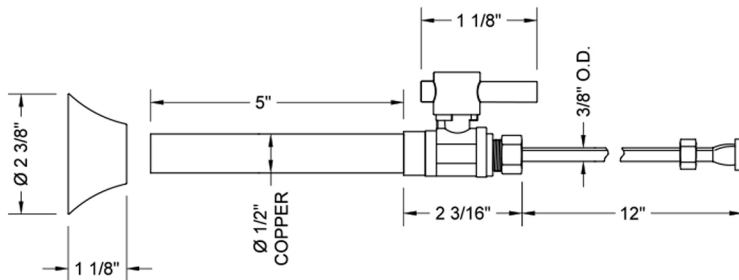

Quarter Turn Straight Pattern 1/2" Copper (Sweat Fit) x 3/8" O.D. Toilet Supply Kit with Contempo Lever Handle, 12" Supply Tube, Escutcheon

Model #: 631-2-71-

FEATURES:

- Complete Toilet Supply Kit
- Kit contains:
  - (1) Quarter Turn Straight Pattern 1/2" Copper (Sweat Fit) x 3/8" O.D. Supply Valve with Contempo Lever Handle P/N 631-2
  - (1) 12" Copper Supply Tube P/N 771
  - (1) Bell Escutcheon P/N 7116

AVAILABLE FINISHES:

Polished Chrome (PCH)	Satin Chrome (SC)	Bronze Umber (BU)
Satin Nickel (SN)	Pewter (PEW)	Caramel Bronze (CB)
Polished Nickel (PN)	Antique Brass (AB)	Antique Copper (ACU)
Oil-Rubbed Bronze (ORB)	Polished Brass (PB)	Polished Copper (PCU)
Vintage Bronze (VB)	Satin Brass (SB)	Rose Gold (RG)
Matte Black (MBK)	Satin Gold (SG)	Polished Gold (PG)
Black Nickel (BKN)	Bombay Gold (BG)	Jewelers Gold (JG)
Europa Bronze (EB)	White (WH)	Sedona Beige (SDB)
Tristan Brass (TB)		

SPECIFICATION DRAWING:

COMPONENTS	
DESCRIPTION	QTY:
STRAIGHT VALVE - CONTEMPO LEVER HANDLE	1
12" X 3/8" O.D. SUPPLY TUBE	1
ESCUTCHEON	1
PLASTIC FILL VALVE COUPLING NUT	1

AVAILABLE HANDLES: