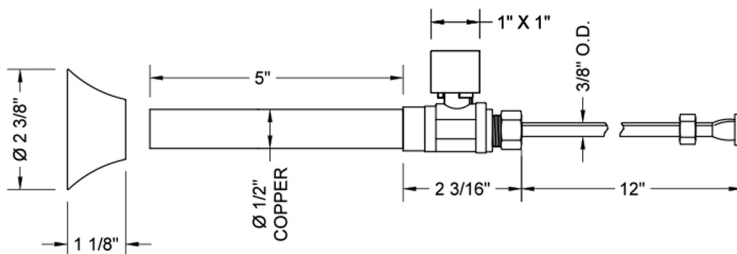

Quarter Turn Straight Pattern 1/2" Copper (Sweat Fit) x 3/8" O.D. Toilet Supply Kit with Square Handle, 12" Supply Tube, Escutcheon

Model #: 631-7-71-

FEATURES:

- Complete Toilet Supply Kit
- Kit contains:
  - (1) Quarter Turn Straight Pattern 1/2" Copper (Sweat Fit) x 3/8" O.D. Supply Valve with Square Handle P/N 631-7
  - (1) 12" Copper Supply Tube P/N 771
  - (1) Bell Escutcheon P/N 7116

AVAILABLE FINISHES:

Polished Chrome (PCH)	Satin Chrome (SC)	Bronze Umber (BU)
Satin Nickel (SN)	Pewter (PEW)	Caramel Bronze (CB)
Polished Nickel (PN)	Antique Brass (AB)	Antique Copper (ACU)
Oil-Rubbed Bronze (ORB)	Polished Brass (PB)	Polished Copper (PCU)
Vintage Bronze (VB)	Satin Brass (SB)	Rose Gold (RG)
Matte Black (MBK)	Satin Gold (SG)	Polished Gold (PG)
Black Nickel (BKN)	Bombay Gold (BG)	Jewelers Gold (JG)
Europa Bronze (EB)	White (WH)	Sedona Beige (SDB)
Tristan Brass (TB)		

SPECIFICATION DRAWING:

COMPONENTS	
DESCRIPTION	QTY:
STRAIGHT VALVE - SQUARE HANDLE	1
12" X 3/8" O.D. SUPPLY TUBE	1
ESCUTCHEON	1
PLASTIC FILL VALVE COUPLING NUT	1

AVAILABLE HANDLES: