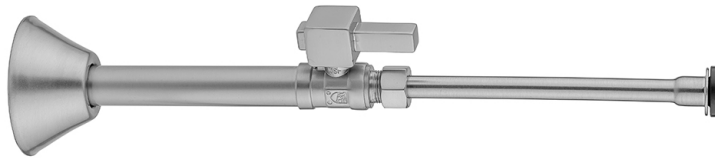

Quarter Turn Straight Pattern 1/2" Copper (Sweat Fit) x 3/8" O.D. Toilet Supply Kit with Standard Cross Handle, 12" Supply Tube, Escutcheon

Model #: 631-71-

FEATURES:

- Complete Toilet Supply Kit
- Kit contains:
 - (1) Quarter Turn Straight Pattern 1/2" Copper (Sweat Fit) x 3/8" O.D. Supply Valve with Standard Cross Handle P/N 631
 - (1) 12" Copper Supply Tube P/N 771
 - (1) Bell Escutcheon P/N 7116

AVAILABLE HANDLES:

Quarter Turn Straight Pattern 1/2" Copper (Sweat Fit) x 3/8" O.D. Toilet Supply Kit with Contempo Cross Handle, 20" Supply Tube, Escutcheon

Model #: 631-4-71-

FEATURES:

- Complete Toilet Supply Kit
- Kit contains:
 - (1) Quarter Turn Straight Pattern 1/2" Copper (Sweat Fit) x 3/8" O.D. Supply Valve with Contempo Cross Handle P/N 631-4
 - (1) 12" Copper Supply Tube P/N 771
 - (1) Bell Escutcheon P/N 7116

AVAILABLE HANDLES:

Quarter Turn Straight Pattern 1/2" Copper (Sweat Fit) x 3/8" O.D. Toilet Supply Kit with Square Lever Handle, 12" Supply Tube, Escutcheon

Model #: 631-6-71-

FEATURES:

- Complete Toilet Supply Kit
- Kit contains:
 - (1) Quarter Turn Straight Pattern 1/2" Copper (Sweat Fit) x 3/8" O.D. Supply Valve with Square Levers Handle P/N 631-6
 - (1) 12" Copper Supply Tube P/N 771
 - (1) Bell Escutcheon P/N 7116