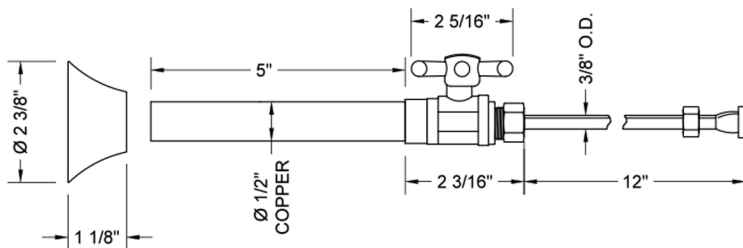

Quarter Turn Straight Pattern 1/2" Copper (Sweat Fit) x 3/8" O.D. Toilet Supply Kit with Standard Cross Handle, 12" Supply Tube, Escutcheon

Model #: 631-71-

FEATURES:

- Complete Toilet Supply Kit
- Kit contains:
 - (1) Quarter Turn Straight Pattern 1/2" Copper (Sweat Fit) x 3/8" O.D. Supply Valve with Standard Cross Handle P/N 631
 - (1) 12" Copper Supply Tube P/N 771
 - (1) Bell Escutcheon P/N 7116

SPECIFICATION DRAWING:

| COMPONENTS | |
|--|------|
| DESCRIPTION | QTY: |
| STRAIGHT VALVE - STANDARD CROSS HANDLE | 1 |
| 12" X 3/8" O.D. SUPPLY TUBE | 1 |
| ESCUTCHEON | 1 |
| PLASTIC FILL VALVE COUPLING NUT | 1 |

AVAILABLE HANDLES:

Quarter Turn Straight Pattern 1/2" Copper (Sweat Fit) x 3/8" O.D. Toilet Supply Kit with Oval Handle, 12" Supply Tube, Escutcheon

Model #: 631-8-71-

FEATURES:

- Complete Toilet Supply Kit
- Kit contains:
 - (1) Quarter Turn Straight Pattern 1/2" Copper (Sweat Fit) x 3/8" O.D. Supply Valve with Oval Handle P/N 631-8
 - (1) 12" Copper Supply Tube P/N 771
 - (1) Bell Escutcheon P/N 7116