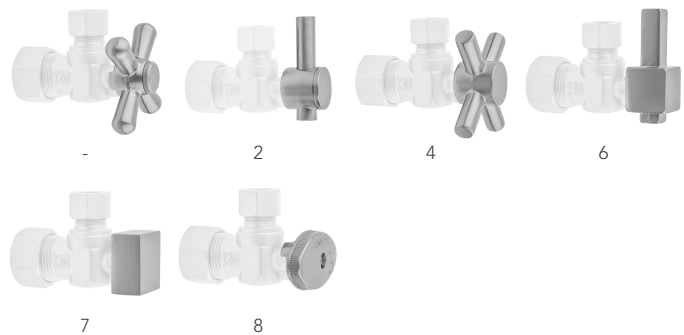

Quarter Turn Straight Pattern 1/2" Copper (Sweat Fit) x 3/8" O.D. Toilet Supply Kit with Standard Cross Handle, 12" Supply Tube, Escutcheon

Model #: 631-71-

FEATURES:

- Complete Toilet Supply Kit
- Kit contains:
 - (1) Quarter Turn Straight Pattern 1/2" Copper (Sweat Fit) x 3/8" O.D. Supply Valve with Standard Cross Handle P/N 631
 - (1) 12" Copper Supply Tube P/N 771
 - (1) Bell Escutcheon P/N 7116

AVAILABLE HANDLES:

Quarter Turn Straight Pattern 1/2" Copper (Sweat Fit) x 3/8" O.D. Toilet Supply Kit with Contempo Lever Handle, 12" Supply Tube, Escutcheon

Model #: 631-2-71-

FEATURES:

- Complete Toilet Supply Kit
- Kit contains:
 - (1) Quarter Turn Straight Pattern 1/2" Copper (Sweat Fit) x 3/8" O.D. Supply Valve with Contempo Lever Handle P/N 631-2
 - (1) 12" Copper Supply Tube P/N 771
 - (1) Bell Escutcheon P/N 7116

SPECIFICATION DRAWING:

| COMPONENTS | |
|--|------|
| DESCRIPTION | QTY: |
| STRAIGHT VALVE - CONTEMPO LEVER HANDLE | 1 |
| 12" X 3/8" O.D. SUPPLY TUBE | 1 |
| ESCUTCHEON | 1 |
| PLASTIC FILL VALVE COUPLING NUT | 1 |

AVAILABLE HANDLES:

Quarter Turn Straight Pattern 1/2" Copper (Sweat Fit) x 3/8" O.D. Toilet Supply Kit with Contempo Cross Handle, 20" Supply Tube, Escutcheon

Model #: 631-4-71-

FEATURES:

- Complete Toilet Supply Kit
- Kit contains:
 - (1) Quarter Turn Straight Pattern 1/2" Copper (Sweat Fit) x 3/8" O.D. Supply Valve with Contempo Cross Handle P/N 631-4
 - (1) 12" Copper Supply Tube P/N 771
 - (1) Bell Escutcheon P/N 7116