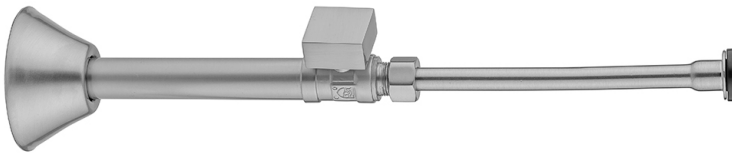

Quarter Turn Straight Pattern 1/2" Copper (Sweat Fit) x 3/8" O.D. Toilet Supply Kit with Standard Cross Handle, 12" Supply Tube, Escutcheon

Model #: 631-71-

FEATURES:

- Complete Toilet Supply Kit
- Kit contains:
 - (1) Quarter Turn Straight Pattern 1/2" Copper (Sweat Fit) x 3/8" O.D. Supply Valve with Standard Cross Handle P/N 631
 - (1) 12" Copper Supply Tube P/N 771
 - (1) Bell Escutcheon P/N 7116

AVAILABLE HANDLES:

Quarter Turn Straight Pattern 1/2" Copper (Sweat Fit) x 3/8" O.D. Toilet Supply Kit with Square Lever Handle, 12" Supply Tube, Escutcheon

Model #: 631-6-71-

FEATURES:

- Complete Toilet Supply Kit
- Kit contains:
 - (1) Quarter Turn Straight Pattern 1/2" Copper (Sweat Fit) x 3/8" O.D. Supply Valve with Square Levers Handle P/N 631-6
 - (1) 12" Copper Supply Tube P/N 771
 - (1) Bell Escutcheon P/N 7116

SPECIFICATION DRAWING:

| COMPONENTS | |
|--------------------------------------|------|
| DESCRIPTION | QTY: |
| STRAIGHT VALVE - SQUARE LEVER HANDLE | 1 |
| 12" X 3/8" O.D. SUPPLY TUBE | 1 |
| ESCUTCHEON | 1 |
| PLASTIC FILL VALVE COUPLING NUT | 1 |

AVAILABLE HANDLES:

Quarter Turn Straight Pattern 1/2" Copper (Sweat Fit) x 3/8" O.D. Toilet Supply Kit with Square Handle, 12" Supply Tube, Escutcheon

Model #: 631-7-71-

FEATURES:

- Complete Toilet Supply Kit
- Kit contains:
 - (1) Quarter Turn Straight Pattern 1/2" Copper (Sweat Fit) x 3/8" O.D. Supply Valve with Square Handle P/N 631-7
 - (1) 12" Copper Supply Tube P/N 771
 - (1) Bell Escutcheon P/N 7116