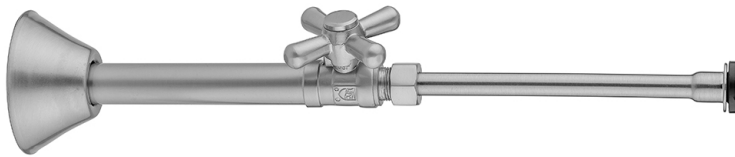

Quarter Turn Straight Pattern 1/2" Copper (Sweat Fit) x 3/8" O.D. Toilet Supply Kit with Standard Cross Handle, 12" Supply Tube, Escutcheon

Model #: 631-71-

FEATURES:

- Complete Toilet Supply Kit
- Kit contains:
 - (1) Quarter Turn Straight Pattern 1/2" Copper (Sweat Fit) x 3/8" O.D. Supply Valve with Standard Cross Handle P/N 631
 - (1) 12" Copper Supply Tube P/N 771
 - (1) Bell Escutcheon P/N 7116

SPECIFICATION DRAWING:

| COMPONENTS | |
|--|------|
| DESCRIPTION | QTY: |
| STRAIGHT VALVE - STANDARD CROSS HANDLE | 1 |
| 12" X 3/8" O.D. SUPPLY TUBE | 1 |
| ESCUTCHEON | 1 |
| PLASTIC FILL VALVE COUPLING NUT | 1 |

AVAILABLE HANDLES:

Quarter Turn Straight Pattern 1/2" Copper (Sweat Fit) x 3/8" O.D. Toilet Supply Kit with Oval Handle, 12" Supply Tube, Escutcheon

Model #: 631-8-71-

FEATURES:

- Complete Toilet Supply Kit
- Kit contains:
 - (1) Quarter Turn Straight Pattern 1/2" Copper (Sweat Fit) x 3/8" O.D. Supply Valve with Oval Handle P/N 631-8
 - (1) 12" Copper Supply Tube P/N 771
 - (1) Bell Escutcheon P/N 7116

AVAILABLE HANDLES:

Quarter Turn Straight Pattern 1/2" Copper (Sweat Fit) x 3/8" O.D. Toilet Supply Kit with Contempo Lever Handle, 12" Supply Tube, Escutcheon

Model #: 631-2-71-

FEATURES:

- Complete Toilet Supply Kit
- Kit contains:
 - (1) Quarter Turn Straight Pattern 1/2" Copper (Sweat Fit) x 3/8" O.D. Supply Valve with Contempo Lever Handle P/N 631-2
 - (1) 12" Copper Supply Tube P/N 771
 - (1) Bell Escutcheon P/N 7116