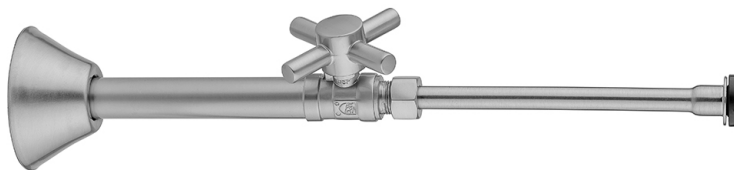

Quarter Turn Straight Pattern 1/2" Copper (Sweat Fit) x 3/8" O.D. Toilet Supply Kit with Standard Cross Handle, 12" Supply Tube, Escutcheon

Model #: 631-71-

FEATURES:

- Complete Toilet Supply Kit
- Kit contains:
 - (1) Quarter Turn Straight Pattern 1/2" Copper (Sweat Fit) x 3/8" O.D. Supply Valve with Standard Cross Handle P/N 631
 - (1) 12" Copper Supply Tube P/N 771
 - (1) Bell Escutcheon P/N 7116

AVAILABLE HANDLES:

Quarter Turn Straight Pattern 1/2" Copper (Sweat Fit) x 3/8" O.D. Toilet Supply Kit with Contempo Lever Handle, 12" Supply Tube, Escutcheon

Model #: 631-2-71-

FEATURES:

- Complete Toilet Supply Kit
- Kit contains:
 - (1) Quarter Turn Straight Pattern 1/2" Copper (Sweat Fit) x 3/8" O.D. Supply Valve with Contempo Lever Handle P/N 631-2
 - (1) 12" Copper Supply Tube P/N 771
 - (1) Bell Escutcheon P/N 7116

AVAILABLE HANDLES:

Quarter Turn Straight Pattern 1/2" Copper (Sweat Fit) x 3/8" O.D. Toilet Supply Kit with Contempo Cross Handle, 20" Supply Tube, Escutcheon

Model #: 631-4-71-

FEATURES:

- Complete Toilet Supply Kit
- Kit contains:
 - (1) Quarter Turn Straight Pattern 1/2" Copper (Sweat Fit) x 3/8" O.D. Supply Valve with Contempo Cross Handle P/N 631-4
 - (1) 12" Copper Supply Tube P/N 771
 - (1) Bell Escutcheon P/N 7116

AVAILABLE HANDLES:

Quarter Turn Straight Pattern 1/2" Copper (Sweat Fit) x 3/8" O.D. Toilet Supply Kit with Square Lever Handle, 12" Supply Tube, Escutcheon

Model #: 631-6-71-

FEATURES:

- Complete Toilet Supply Kit
- Kit contains:
 - (1) Quarter Turn Straight Pattern 1/2" Copper (Sweat Fit) x 3/8" O.D. Supply Valve with Square Levers Handle P/N 631-6
 - (1) 12" Copper Supply Tube P/N 771
 - (1) Bell Escutcheon P/N 7116