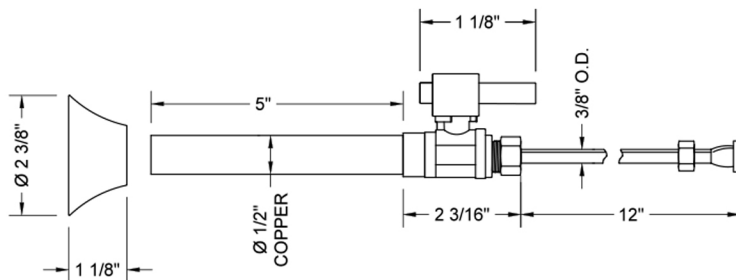

Quarter Turn Straight Pattern 1/2" Copper (Sweat Fit) x 3/8" O.D. Toilet Supply Kit with Square Lever Handle, 12" Supply Tube, Escutcheon

Model #: 631-6-71-

FEATURES:

- Complete Toilet Supply Kit
- Kit contains:
  - (1) Quarter Turn Straight Pattern 1/2" Copper (Sweat Fit) x 3/8" O.D. Supply Valve with Square Levers Handle P/N 631-6
  - (1) 12" Copper Supply Tube P/N 771
  - (1) Bell Escutcheon P/N 7116

AVAILABLE FINISHES:

Polished Chrome (PCH)	Satin Chrome (SC)	Bronze Umber (BU)
Satin Nickel (SN)	Pewter (PEW)	Caramel Bronze (CB)
Polished Nickel (PN)	Antique Brass (AB)	Antique Copper (ACU)
Oil-Rubbed Bronze (ORB)	Polished Brass (PB)	Polished Copper (PCU)
Vintage Bronze (VB)	Satin Brass (SB)	Rose Gold (RG)
Matte Black (MBK)	Satin Gold (SG)	Polished Gold (PG)
Black Nickel (BKN)	Bombay Gold (BG)	Jewelers Gold (JG)
Europa Bronze (EB)	White (WH)	Sedona Beige (SDB)
Tristan Brass (TB)		

SPECIFICATION DRAWING:

COMPONENTS	
DESCRIPTION	QTY:
STRAIGHT VALVE - SQUARE LEVER HANDLE	1
12" X 3/8" O.D. SUPPLY TUBE	1
ESCUTCHEON	1
PLASTIC FILL VALVE COUPLING NUT	1

AVAILABLE HANDLES: