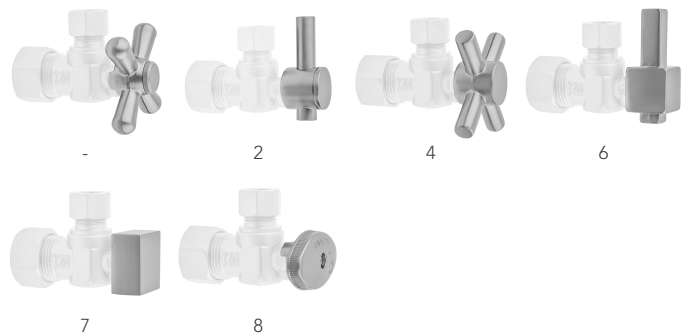

SPECIFICATION DRAWING:

| COMPONENTS | |
|--|------|
| DESCRIPTION | QTY: |
| STRAIGHT VALVE - CONTEMPO LEVER HANDLE | 1 |
| 12" X 3/8" O.D. SUPPLY TUBE | 1 |
| ESCUTCHEON | 1 |
| PLASTIC FILL VALVE COUPLING NUT | 1 |

AVAILABLE HANDLES:

Quarter Turn Straight Pattern 1/2" Copper (Sweat Fit) x 3/8" O.D. Toilet Supply Kit with Contempo Cross Handle, 20" Supply Tube, Escutcheon

Model #: 631-4-71-

FEATURES:

- Complete Toilet Supply Kit
- Kit contains:
 - (1) Quarter Turn Straight Pattern 1/2" Copper (Sweat Fit) x 3/8" O.D. Supply Valve with Contempo Cross Handle P/N 631-4
 - (1) 12" Copper Supply Tube P/N 771
 - (1) Bell Escutcheon P/N 7116

SPECIFICATION DRAWING:

| COMPONENTS | |
|--|------|
| DESCRIPTION | QTY: |
| STRAIGHT VALVE - CONTEMPO CROSS HANDLE | 1 |
| 12" X 3/8" O.D. SUPPLY TUBE | 1 |
| ESCUTCHEON | 1 |
| PLASTIC FILL VALVE COUPLING NUT | 1 |

AVAILABLE HANDLES:

Quarter Turn Straight Pattern 1/2" Copper (Sweat Fit) x 3/8" O.D. Toilet Supply Kit with Square Lever Handle, 12" Supply Tube, Escutcheon

Model #: 631-6-71-

FEATURES:

- Complete Toilet Supply Kit
- Kit contains:
 - (1) Quarter Turn Straight Pattern 1/2" Copper (Sweat Fit) x 3/8" O.D. Supply Valve with Square Levers Handle P/N 631-6
 - (1) 12" Copper Supply Tube P/N 771
 - (1) Bell Escutcheon P/N 7116