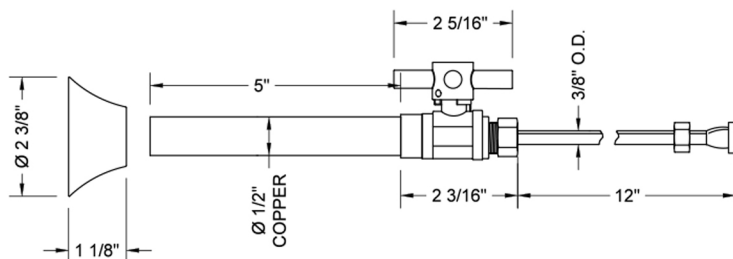

Quarter Turn Straight Pattern 1/2" Copper (Sweat Fit) x 3/8" O.D. Toilet Supply Kit with Contempo Cross Handle, 20" Supply Tube, Escutcheon

Model #: 631-4-71-

FEATURES:

- Complete Toilet Supply Kit
- Kit contains:
  - (1) Quarter Turn Straight Pattern 1/2" Copper (Sweat Fit) x 3/8" O.D. Supply Valve with Contempo Cross Handle P/N 631-4
  - (1) 12" Copper Supply Tube P/N 771
  - (1) Bell Escutcheon P/N 7116

AVAILABLE FINISHES:

Polished Chrome (PCH)	Satin Chrome (SC)	Bronze Umber (BU)
Satin Nickel (SN)	Pewter (PEW)	Caramel Bronze (CB)
Polished Nickel (PN)	Antique Brass (AB)	Antique Copper (ACU)
Oil-Rubbed Bronze (ORB)	Polished Brass (PB)	Polished Copper (PCU)
Vintage Bronze (VB)	Satin Brass (SB)	Rose Gold (RG)
Matte Black (MBK)	Satin Gold (SG)	Polished Gold (PG)
Black Nickel (BKN)	Bombay Gold (BG)	Jewelers Gold (JG)
Europa Bronze (EB)	White (WH)	Sedona Beige (SDB)
Tristan Brass (TB)		

SPECIFICATION DRAWING:

COMPONENTS	
DESCRIPTION	QTY:
STRAIGHT VALVE - CONTEMPO CROSS HANDLE	1
12" X 3/8" O.D. SUPPLY TUBE	1
ESCUTCHEON	1
PLASTIC FILL VALVE COUPLING NUT	1

AVAILABLE HANDLES: