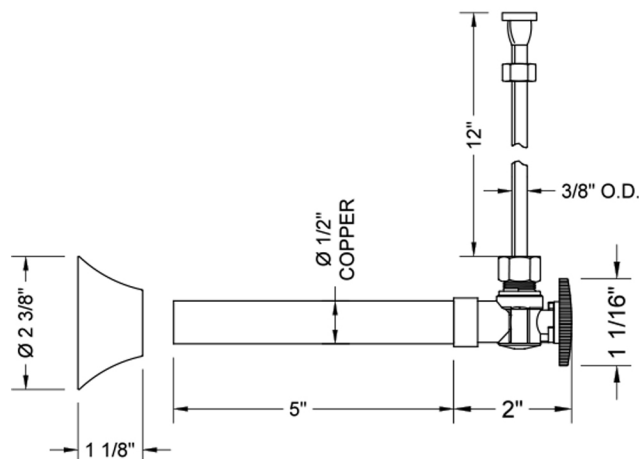

Quarter Turn Angle Pattern 1/2" Copper (Sweat Fit) x 3/8" O.D. Toilet Supply Kit with Standard Cross Handle, 12" Supply Tube, Escutcheon

Model #: 629-71-

FEATURES:

- Complete Toilet Supply Kit
- Kit contains:
 - (1) Quarter Turn Angle Pattern 1/2" Copper (Sweat Fit) x 3/8" O.D. Supply Valve with Standard Cross Handle P/N 629-6
 - (1) 12" Copper Supply Tube P/N 771
 - (1) Bell Escutcheon P/N 7116

SPECIFICATION DRAWING:

COMPONENTS	
DESCRIPTION	QTY:
ANGLE VALVE - STANDARD CROSS HANDLE	1
12" X 3/8" O.D. SUPPLY TUBE	1
ESCUTCHEON	1
PLASTIC FILL VALVE COUPLING NUT	1

AVAILABLE HANDLES:

Quarter Turn Angle Pattern 1/2" Copper (Sweat Fit) x 3/8" O.D. Toilet Supply Kit with Oval Handle, 12" Supply Tube, Escutcheon

Model #: 629-8-71-

FEATURES:

- Complete Toilet Supply Kit
- Kit contains:
 - (1) Quarter Turn Angle Pattern 1/2" Copper (Sweat Fit) x 3/8" O.D. Supply Valve with Oval Handle P/N 629-8
 - (1) 12" Copper Supply Tube P/N 771
 - (1) Bell Escutcheon P/N 7116

SPECIFICATION DRAWING:

COMPONENTS	
DESCRIPTION	QTY:
ANGLE VALVE - OVAL HANDLE	1
12" X 3/8" O.D. SUPPLY TUBE	1
ESCUTCHEON	1
PLASTIC FILL VALVE COUPLING NUT	1

AVAILABLE HANDLES:

Quarter Turn Angle Pattern 1/2" Copper (Sweat Fit) x 3/8" O.D. Toilet Supply Kit with Contempo Lever Handle, 12" Supply Tube, Escutcheon