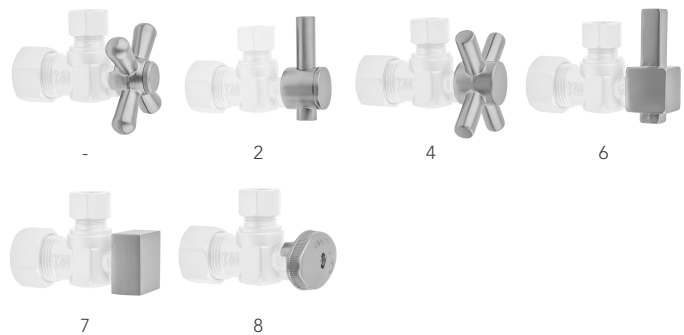

SPECIFICATION DRAWING:

COMPONENTS	
DESCRIPTION	QTY:
ANGLE VALVE - CONTEMPO LEVER HANDLE	1
12" X 3/8" O.D. SUPPLY TUBE	1
ESCUTCHEON	1
PLASTIC FILL VALVE COUPLING NUT	1

AVAILABLE HANDLES:

Quarter Turn Angle Pattern 1/2" Copper (Sweat Fit) x 3/8" O.D. Toilet Supply Kit with Contempo Cross Handle, 12" Supply Tube, Escutcheon

Model #: 629-4-71-

FEATURES:

- Complete Toilet Supply Kit
- Kit contains:
 - (1) Quarter Turn Angle Pattern 1/2" Copper (Sweat Fit) x 3/8" O.D. Supply Valve with Contempo Cross Handle P/N 629-4
 - (1) 12" Copper Supply Tube P/N 771
 - (1) Bell Escutcheon P/N 7116

SPECIFICATION DRAWING:

COMPONENTS	
DESCRIPTION	QTY:
ANGLE VALVE - CONTEMPO CROSS HANDLE	1
12" X 3/8" O.D. SUPPLY TUBE	1
ESCUTCHEON	1
PLASTIC FILL VALVE COUPLING NUT	1

AVAILABLE HANDLES:

Quarter Turn Angle Pattern 1/2" Copper (Sweat Fit) x 3/8" O.D. Toilet Supply Kit with Square Lever Handle, 12" Supply Tube, Escutcheon

Model #: 629-6-71-

FEATURES:

- Complete Toilet Supply Kit
- Kit contains:
 - (1) Quarter Turn Angle Pattern 1/2" Copper (Sweat Fit) x 3/8" O.D. Supply Valve with Square Lever Handle P/N 629-6
 - (1) 12" Copper Supply Tube P/N 771
 - (1) Bell Escutcheon P/N 7116