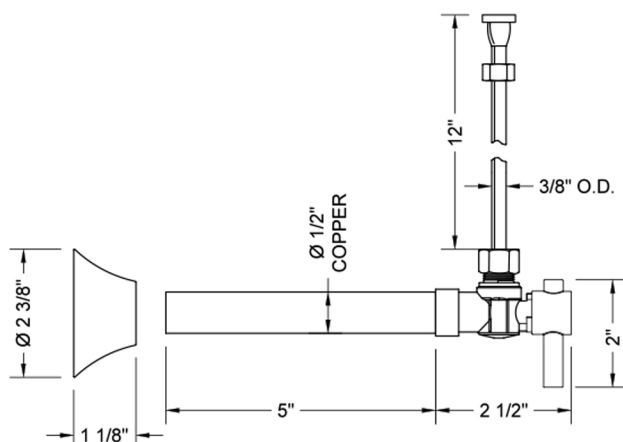

SPECIFICATION DRAWING:

COMPONENTS	
DESCRIPTION	QTY:
ANGLE VALVE - STANDARD CROSS HANDLE	1
12" X 3/8" O.D. SUPPLY TUBE	1
ESCUTCHEON	1
PLASTIC FILL VALVE COUPLING NUT	1

AVAILABLE HANDLES:

Quarter Turn Angle Pattern 1/2" Copper (Sweat Fit) x 3/8" O.D. Toilet Supply Kit with Oval Handle, 12" Supply Tube, Escutcheon

SPECIFICATION DRAWING:

COMPONENTS	
DESCRIPTION	QTY:
ANGLE VALVE - OVAL HANDLE	1
12" X 3/8" O.D. SUPPLY TUBE	1
ESCUTCHEON	1
PLASTIC FILL VALVE COUPLING NUT	1

AVAILABLE HANDLES:

Quarter Turn Angle Pattern 1/2" Copper (Sweat Fit) x 3/8" O.D. Toilet Supply Kit with Contempo Lever Handle, 12" Supply Tube, Escutcheon

Model #: 629-2-71-

FEATURES:

- Complete Toilet Supply Kit
- Kit contains:
 - (1) Quarter Turn Angle Pattern 1/2" Copper (Sweat Fit) x 3/8" O.D. Supply Valve with Contempo Lever Handle P/N 629-2
 - (1) 12" Copper Supply Tube P/N 771
 - (1) Bell Escutcheon P/N 7116

SPECIFICATION DRAWING:

COMPONENTS	
DESCRIPTION	QTY:
ANGLE VALVE - CONTEMPO LEVER HANDLE	1
12" X 3/8" O.D. SUPPLY TUBE	1
ESCUTCHEON	1
PLASTIC FILL VALVE COUPLING NUT	1

AVAILABLE HANDLES:

Quarter Turn Angle Pattern 1/2" Copper (Sweat Fit) x 3/8" O.D. Toilet Supply Kit with Contempo Cross Handle, 12" Supply Tube, Escutcheon