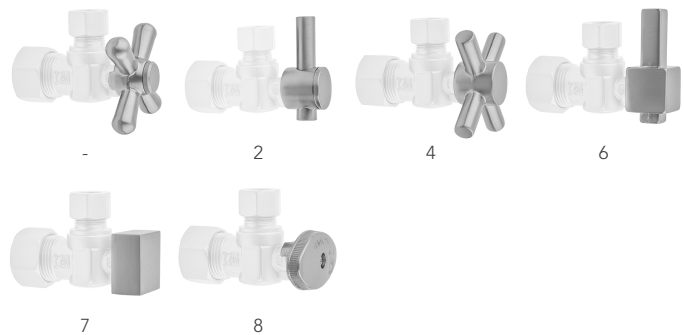

Quarter Turn Angle Pattern 1/2" Copper (Sweat Fit) x 3/8" O.D. Toilet Supply Kit with Standard Cross Handle, 12" Supply Tube, Escutcheon

Model #: 629-71-

FEATURES:

- Complete Toilet Supply Kit
- Kit contains:
 - (1) Quarter Turn Angle Pattern 1/2" Copper (Sweat Fit) x 3/8" O.D. Supply Valve with Standard Cross Handle P/N 629-6
 - (1) 12" Copper Supply Tube P/N 771
 - (1) Bell Escutcheon P/N 7116

SPECIFICATION DRAWING:

COMPONENTS	
DESCRIPTION	QTY:
ANGLE VALVE - STANDARD CROSS HANDLE	1
12" X 3/8" O.D. SUPPLY TUBE	1
ESCUTCHEON	1
PLASTIC FILL VALVE COUPLING NUT	1

AVAILABLE HANDLES:

Quarter Turn Angle Pattern 1/2" Copper (Sweat Fit) x 3/8" O.D. Toilet Supply Kit with Oval Handle, 12" Supply Tube, Escutcheon

Model #: 629-8-71-

FEATURES:

- Complete Toilet Supply Kit
- Kit contains:
 - (1) Quarter Turn Angle Pattern 1/2" Copper (Sweat Fit) x 3/8" O.D. Supply Valve with Oval Handle P/N 629-8
 - (1) 12" Copper Supply Tube P/N 771
 - (1) Bell Escutcheon P/N 7116

SPECIFICATION DRAWING:

COMPONENTS	
DESCRIPTION	QTY:
ANGLE VALVE - OVAL HANDLE	1
12" X 3/8" O.D. SUPPLY TUBE	1
ESCUTCHEON	1
PLASTIC FILL VALVE COUPLING NUT	1

AVAILABLE HANDLES:

Quarter Turn Angle Pattern 1/2" Copper (Sweat Fit) x 3/8" O.D. Toilet Supply Kit with Contempo Lever Handle, 12" Supply Tube, Escutcheon