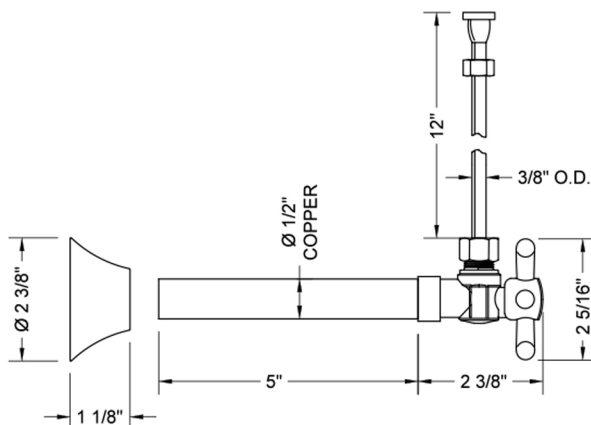

Quarter Turn Angle Pattern 1/2" Copper (Sweat Fit) x 3/8" O.D. Toilet Supply Kit with Standard Cross Handle, 12" Supply Tube, Escutcheon

Model #: 629-71-

FEATURES:

- Complete Toilet Supply Kit
- Kit contains:
 - (1) Quarter Turn Angle Pattern 1/2" Copper (Sweat Fit) x 3/8" O.D. Supply Valve with Standard Cross Handle P/N 629-6
 - (1) 12" Copper Supply Tube P/N 771
 - (1) Bell Escutcheon P/N 7116

SPECIFICATION DRAWING:

COMPONENTS	
DESCRIPTION	QTY:
ANGLE VALVE - STANDARD CROSS HANDLE	1
12" X 3/8" O.D. SUPPLY TUBE	1
ESCUTCHEON	1
PLASTIC FILL VALVE COUPLING NUT	1

AVAILABLE HANDLES:

Quarter Turn Angle Pattern 1/2" Copper (Sweat Fit) x 3/8" O.D. Toilet Supply Kit with Oval Handle, 12" Supply Tube, Escutcheon

SPECIFICATION DRAWING:

COMPONENTS	
DESCRIPTION	QTY:
ANGLE VALVE - OVAL HANDLE	1
12" X 3/8" O.D. SUPPLY TUBE	1
ESCUTCHEON	1
PLASTIC FILL VALVE COUPLING NUT	1

AVAILABLE HANDLES:

Quarter Turn Angle Pattern 1/2" Copper (Sweat Fit) x 3/8" O.D. Toilet Supply Kit with Contempo Lever Handle, 12" Supply Tube, Escutcheon

SPECIFICATION DRAWING:

COMPONENTS	
DESCRIPTION	QTY:
ANGLE VALVE - SQUARE HANDLE	1
12" X 3/8" O.D. SUPPLY TUBE	1
ESCUTCHEON	1
PLASTIC FILL VALVE COUPLING NUT	1

AVAILABLE HANDLES: