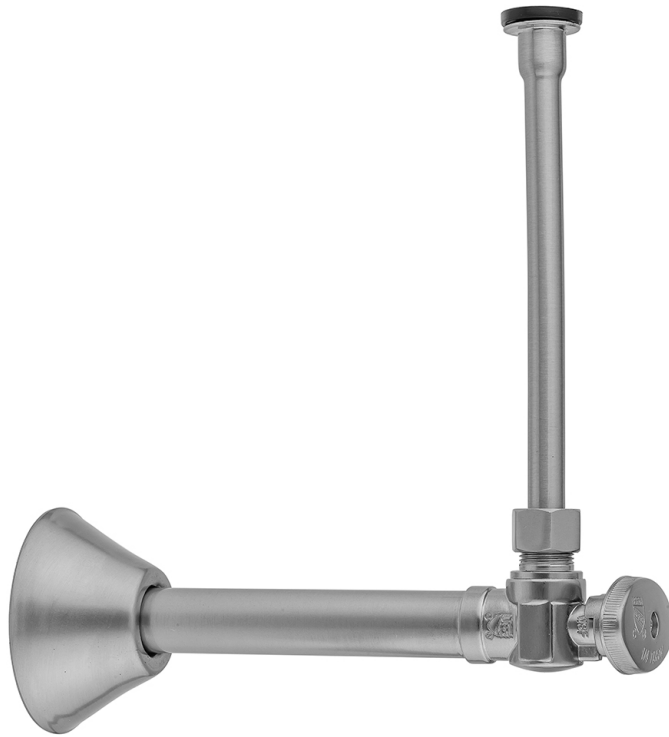

Quarter Turn Angle Pattern 1/2" Copper (Sweat Fit) x 3/8" O.D. Toilet Supply Kit with Standard Cross Handle, 12" Supply Tube, Escutcheon

Model #: 629-71-

FEATURES:

- Complete Toilet Supply Kit
- Kit contains:
 - (1) Quarter Turn Angle Pattern 1/2" Copper (Sweat Fit) x 3/8" O.D. Supply Valve with Standard Cross Handle P/N 629-6
 - (1) 12" Copper Supply Tube P/N 771
 - (1) Bell Escutcheon P/N 7116

SPECIFICATION DRAWING:

COMPONENTS	
DESCRIPTION	QTY:
ANGLE VALVE - STANDARD CROSS HANDLE	1
12" X 3/8" O.D. SUPPLY TUBE	1
ESCUTCHEON	1
PLASTIC FILL VALVE COUPLING NUT	1

AVAILABLE HANDLES:

Quarter Turn Angle Pattern 1/2" Copper (Sweat Fit) x 3/8" O.D. Toilet Supply Kit with Oval Handle, 12" Supply Tube, Escutcheon

Model #: 629-8-71-

FEATURES:

- Complete Toilet Supply Kit
- Kit contains:
 - (1) Quarter Turn Angle Pattern 1/2" Copper (Sweat Fit) x 3/8" O.D. Supply Valve with Oval Handle P/N 629-8
 - (1) 12" Copper Supply Tube P/N 771
 - (1) Bell Escutcheon P/N 7116

SPECIFICATION DRAWING:

COMPONENTS	
DESCRIPTION	QTY:
ANGLE VALVE - OVAL HANDLE	1
12" X 3/8" O.D. SUPPLY TUBE	1
ESCUTCHEON	1
PLASTIC FILL VALVE COUPLING NUT	1

AVAILABLE HANDLES:

Quarter Turn Angle Pattern 1/2" Copper (Sweat Fit) x 3/8" O.D. Toilet Supply Kit with Contempo Lever Handle, 12" Supply Tube, Escutcheon