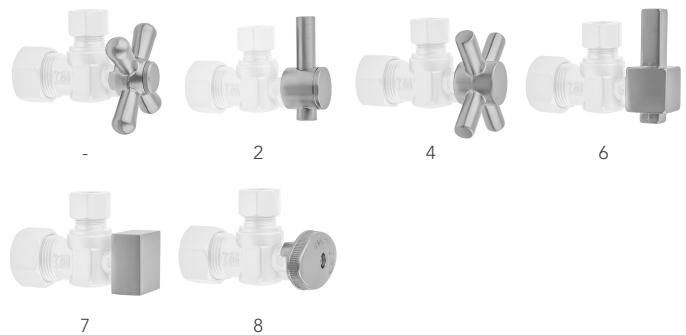

Quarter Turn Angle Pattern 1/2" Copper (Sweat Fit) x 3/8" O.D. Toilet Supply Kit with Standard Cross Handle, 12" Supply Tube, Escutcheon

Model #: 629-71-

FEATURES:

- Complete Toilet Supply Kit
- Kit contains:
 - (1) Quarter Turn Angle Pattern 1/2" Copper (Sweat Fit) x 3/8" O.D. Supply Valve with Standard Cross Handle P/N 629-6
 - (1) 12" Copper Supply Tube P/N 771
 - (1) Bell Escutcheon P/N 7116

SPECIFICATION DRAWING:

COMPONENTS	
DESCRIPTION	QTY:
ANGLE VALVE - STANDARD CROSS HANDLE	1
12" X 3/8" O.D. SUPPLY TUBE	1
ESCUTCHEON	1
PLASTIC FILL VALVE COUPLING NUT	1

AVAILABLE HANDLES:

Quarter Turn Angle Pattern 1/2" Copper (Sweat Fit) x 3/8" O.D. Toilet Supply Kit with Oval Handle, 12" Supply Tube, Escutcheon

Model #: 629-8-71-

FEATURES:

- Complete Toilet Supply Kit
- Kit contains:
 - (1) Quarter Turn Angle Pattern 1/2" Copper (Sweat Fit) x 3/8" O.D. Supply Valve with Oval Handle P/N 629-8
 - (1) 12" Copper Supply Tube P/N 771
 - (1) Bell Escutcheon P/N 7116

SPECIFICATION DRAWING:

COMPONENTS	
DESCRIPTION	QTY:
ANGLE VALVE - OVAL HANDLE	1
12" X 3/8" O.D. SUPPLY TUBE	1
ESCUTCHEON	1
PLASTIC FILL VALVE COUPLING NUT	1

AVAILABLE HANDLES:

Quarter Turn Angle Pattern 1/2" Copper (Sweat Fit) x 3/8" O.D. Toilet Supply Kit with Contempo Lever Handle, 12" Supply Tube, Escutcheon