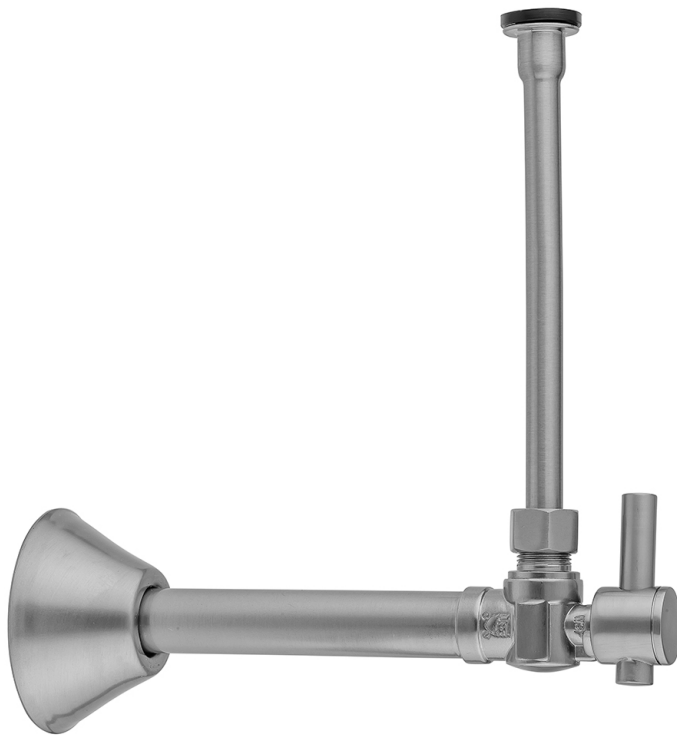

Quarter Turn Angle Pattern 1/2" Copper (Sweat Fit) x 3/8" O.D. Toilet Supply Kit with Contempo Lever Handle, 12" Supply Tube, Escutcheon

Model #: 629-2-71-