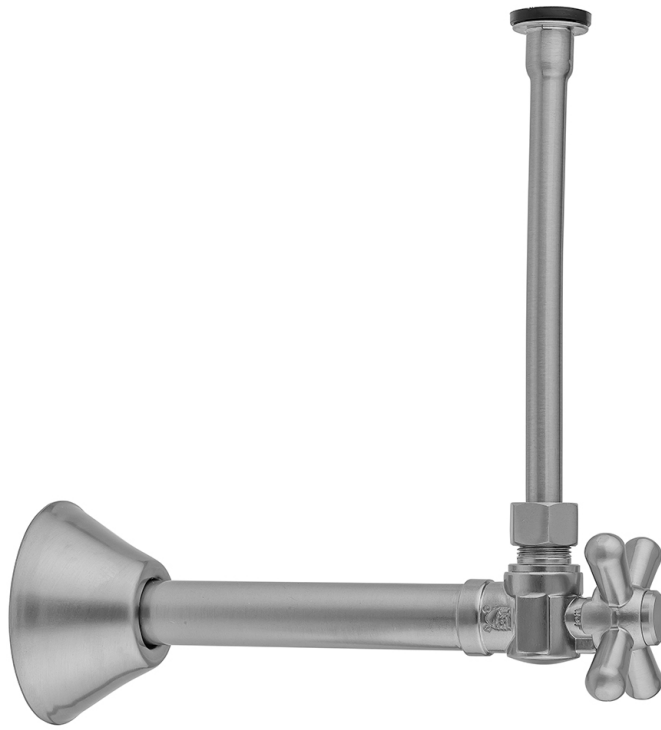

Quarter Turn Angle Pattern 1/2" Copper (Sweat Fit) x 3/8" O.D. Toilet Supply Kit with Standard Cross Handle, 12" Supply Tube, Escutcheon

Model #: 629-71-

FEATURES:

- Complete Toilet Supply Kit
- Kit contains:
 - (1) Quarter Turn Angle Pattern 1/2" Copper (Sweat Fit) x 3/8" O.D. Supply Valve with Standard Cross Handle P/N 629-6
 - (1) 12" Copper Supply Tube P/N 771
 - (1) Bell Escutcheon P/N 7116

SPECIFICATION DRAWING:

COMPONENTS	
DESCRIPTION	QTY:
ANGLE VALVE - STANDARD CROSS HANDLE	1
12" X 3/8" O.D. SUPPLY TUBE	1
ESCUTCHEON	1
PLASTIC FILL VALVE COUPLING NUT	1

AVAILABLE HANDLES:

Quarter Turn Angle Pattern 1/2" Copper (Sweat Fit) x 3/8" O.D. Toilet Supply Kit with Oval Handle, 12" Supply Tube, Escutcheon

Model #: 629-8-71-

FEATURES:

- Complete Toilet Supply Kit
- Kit contains:
 - (1) Quarter Turn Angle Pattern 1/2" Copper (Sweat Fit) x 3/8" O.D. Supply Valve with Oval Handle P/N 629-8
 - (1) 12" Copper Supply Tube P/N 771
 - (1) Bell Escutcheon P/N 7116

SPECIFICATION DRAWING:

COMPONENTS	
DESCRIPTION	QTY:
ANGLE VALVE - OVAL HANDLE	1
12" X 3/8" O.D. SUPPLY TUBE	1
ESCUTCHEON	1
PLASTIC FILL VALVE COUPLING NUT	1

AVAILABLE HANDLES:

Quarter Turn Angle Pattern 1/2" Copper (Sweat Fit) x 3/8" O.D. Toilet Supply Kit with Contempo Lever Handle, 12" Supply Tube, Escutcheon