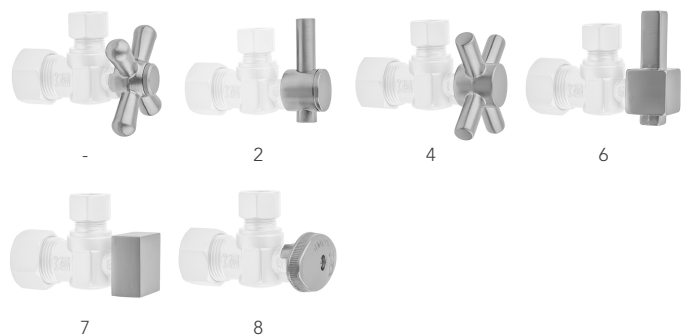

SPECIFICATION DRAWING:

COMPONENTS	
DESCRIPTION	QTY:
ANGLE VALVE - OVAL HANDLE	1
12" X 3/8" O.D. SUPPLY TUBE	1
ESCUTCHEON	1
PLASTIC FILL VALVE COUPLING NUT	1

AVAILABLE HANDLES:

Quarter Turn Angle Pattern 1/2" Copper (Sweat Fit) x 3/8" O.D. Toilet Supply Kit with Contempo Lever Handle, 12" Supply Tube, Escutcheon

Model #: 629-2-71-

FEATURES:

- Complete Toilet Supply Kit
- Kit contains:
 - (1) Quarter Turn Angle Pattern 1/2" Copper (Sweat Fit) x 3/8" O.D. Supply Valve with Contempo Lever Handle P/N 629-2
 - (1) 12" Copper Supply Tube P/N 771
 - (1) Bell Escutcheon P/N 7116

SPECIFICATION DRAWING:

COMPONENTS	
DESCRIPTION	QTY:
ANGLE VALVE - CONTEMPO LEVER HANDLE	1
12" X 3/8" O.D. SUPPLY TUBE	1
ESCUTCHEON	1
PLASTIC FILL VALVE COUPLING NUT	1

AVAILABLE HANDLES:

Quarter Turn Angle Pattern 1/2" Copper (Sweat Fit) x 3/8" O.D. Toilet Supply Kit with Contempo Cross Handle, 12" Supply Tube, Escutcheon

Model #: 629-4-71-

FEATURES:

- Complete Toilet Supply Kit
- Kit contains:
 - (1) Quarter Turn Angle Pattern 1/2" Copper (Sweat Fit) x 3/8" O.D. Supply Valve with Contempo Cross Handle P/N 629-4
 - (1) 12" Copper Supply Tube P/N 771
 - (1) Bell Escutcheon P/N 7116