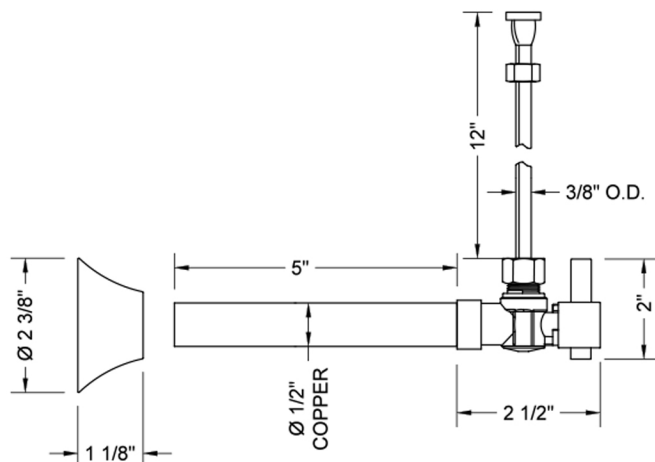

Quarter Turn Angle Pattern 1/2" Copper (Sweat Fit) x 3/8" O.D. Toilet Supply Kit with Standard Cross Handle, 12" Supply Tube, Escutcheon

Model #: 629-71-

FEATURES:

- Complete Toilet Supply Kit
- Kit contains:
 - (1) Quarter Turn Angle Pattern 1/2" Copper (Sweat Fit) x 3/8" O.D. Supply Valve with Standard Cross Handle P/N 629-6
 - (1) 12" Copper Supply Tube P/N 771
 - (1) Bell Escutcheon P/N 7116

SPECIFICATION DRAWING:

COMPONENTS	
DESCRIPTION	QTY:
ANGLE VALVE - CONTEMPO CROSS HANDLE	1
12" X 3/8" O.D. SUPPLY TUBE	1
ESCUTCHEON	1
PLASTIC FILL VALVE COUPLING NUT	1

AVAILABLE HANDLES:

Quarter Turn Angle Pattern 1/2" Copper (Sweat Fit) x 3/8" O.D. Toilet Supply Kit with Square Lever Handle, 12" Supply Tube, Escutcheon

Model #: 629-6-71-

FEATURES:

- Complete Toilet Supply Kit
- Kit contains:
 - (1) Quarter Turn Angle Pattern 1/2" Copper (Sweat Fit) x 3/8" O.D. Supply Valve with Square Lever Handle P/N 629-6
 - (1) 12" Copper Supply Tube P/N 771
 - (1) Bell Escutcheon P/N 7116

SPECIFICATION DRAWING:

COMPONENTS	
DESCRIPTION	QTY:
ANGLE VALVE - SQUARE LEVER HANDLE	1
12" X 3/8" O.D. SUPPLY TUBE	1
ESCUTCHEON	1
PLASTIC FILL VALVE COUPLING NUT	1

AVAILABLE HANDLES:

Quarter Turn Angle Pattern 1/2" Copper (Sweat Fit) x 3/8" O.D. Toilet Supply Kit with Square Handle 12" Supply Tube & Escutcheon