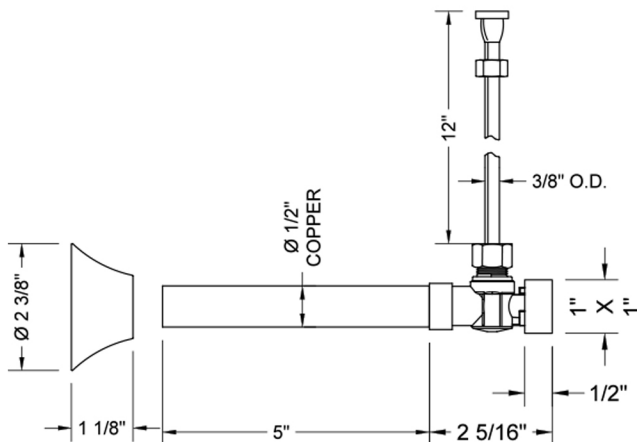

Quarter Turn Angle Pattern 1/2" Copper (Sweat Fit) x 3/8" O.D. Toilet Supply Kit with Standard Cross Handle, 12" Supply Tube, Escutcheon

Model #: 629-71-

FEATURES:

- Complete Toilet Supply Kit
- Kit contains:
 - (1) Quarter Turn Angle Pattern 1/2" Copper (Sweat Fit) x 3/8" O.D. Supply Valve with Standard Cross Handle P/N 629-6
 - (1) 12" Copper Supply Tube P/N 771
 - (1) Bell Escutcheon P/N 7116

SPECIFICATION DRAWING:

COMPONENTS	
DESCRIPTION	QTY:
ANGLE VALVE - SQUARE LEVER HANDLE	1
12" X 3/8" O.D. SUPPLY TUBE	1
ESCUTCHEON	1
PLASTIC FILL VALVE COUPLING NUT	1

AVAILABLE HANDLES:

Quarter Turn Angle Pattern 1/2" Copper (Sweat Fit) x 3/8" O.D. Toilet Supply Kit with Square Handle 12" Supply Tube & Escutcheon

Model #: 629-7-71-

FEATURES:

- Complete Toilet Supply Kit
- Kit contains:
 - (1) Quarter Turn Angle Pattern 1/2" Copper (Sweat Fit) x 3/8" O.D. Supply Valve with Square Handle P/N 629-7
 - (1) 12" Copper Supply Tube P/N 771
 - (1) Bell Escutcheon P/N 7116

SPECIFICATION DRAWING:

COMPONENTS	
DESCRIPTION	QTY:
ANGLE VALVE - SQUARE HANDLE	1
12" X 3/8" O.D. SUPPLY TUBE	1
ESCUTCHEON	1
PLASTIC FILL VALVE COUPLING NUT	1

AVAILABLE HANDLES: