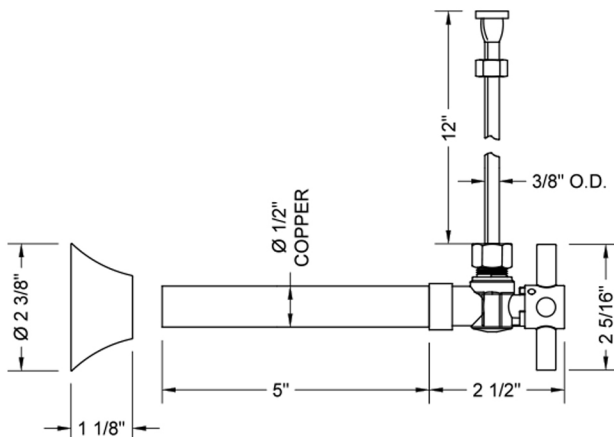

Quarter Turn Angle Pattern 1/2" Copper (Sweat Fit) x 3/8" O.D. Toilet Supply Kit with Standard Cross Handle, 12" Supply Tube, Escutcheon

Model #: 629-71-

FEATURES:

- Complete Toilet Supply Kit
- Kit contains:
 - (1) Quarter Turn Angle Pattern 1/2" Copper (Sweat Fit) x 3/8" O.D. Supply Valve with Standard Cross Handle P/N 629-6
 - (1) 12" Copper Supply Tube P/N 771
 - (1) Bell Escutcheon P/N 7116

SPECIFICATION DRAWING:

COMPONENTS	
DESCRIPTION	QTY:
ANGLE VALVE - CONTEMPO LEVER HANDLE	1
12" X 3/8" O.D. SUPPLY TUBE	1
ESCUTCHEON	1
PLASTIC FILL VALVE COUPLING NUT	1

AVAILABLE HANDLES:

Quarter Turn Angle Pattern 1/2" Copper (Sweat Fit) x 3/8" O.D. Toilet Supply Kit with Contempo Cross Handle, 12" Supply Tube, Escutcheon

Model #: 629-4-71-

FEATURES:

- Complete Toilet Supply Kit
- Kit contains:
 - (1) Quarter Turn Angle Pattern 1/2" Copper (Sweat Fit) x 3/8" O.D. Supply Valve with Contempo Cross Handle P/N 629-4
 - (1) 12" Copper Supply Tube P/N 771
 - (1) Bell Escutcheon P/N 7116

SPECIFICATION DRAWING:

COMPONENTS	
DESCRIPTION	QTY:
ANGLE VALVE - CONTEMPO CROSS HANDLE	1
12" X 3/8" O.D. SUPPLY TUBE	1
ESCUTCHEON	1
PLASTIC FILL VALVE COUPLING NUT	1

AVAILABLE HANDLES:

Quarter Turn Angle Pattern 1/2" Copper (Sweat Fit) x 3/8" O.D. Toilet Supply Kit with Square Lever Handle, 12" Supply Tube, Escutcheon