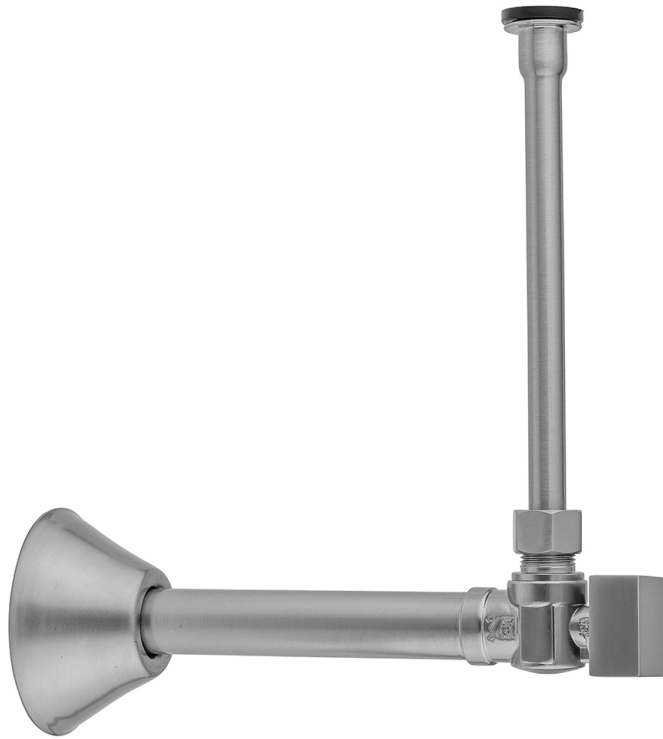

Quarter Turn Angle Pattern 1/2" Copper (Sweat Fit) x 3/8" O.D. Toilet Supply Kit with Standard Cross Handle, 12" Supply Tube, Escutcheon

Model #: 629-71-

FEATURES:

- Complete Toilet Supply Kit
- Kit contains:
 - (1) Quarter Turn Angle Pattern 1/2" Copper (Sweat Fit) x 3/8" O.D. Supply Valve with Standard Cross Handle P/N 629-6
 - (1) 12" Copper Supply Tube P/N 771
 - (1) Bell Escutcheon P/N 7116

SPECIFICATION DRAWING:

COMPONENTS	
DESCRIPTION	QTY:
ANGLE VALVE - CONTEMPO CROSS HANDLE	1
12" X 3/8" O.D. SUPPLY TUBE	1
ESCUTCHEON	1
PLASTIC FILL VALVE COUPLING NUT	1

AVAILABLE HANDLES:

Quarter Turn Angle Pattern 1/2" Copper (Sweat Fit) x 3/8" O.D. Toilet Supply Kit with Square Lever Handle, 12" Supply Tube, Escutcheon

SPECIFICATION DRAWING:

COMPONENTS	
DESCRIPTION	QTY:
ANGLE VALVE - SQUARE LEVER HANDLE	1
12" X 3/8" O.D. SUPPLY TUBE	1
ESCUTCHEON	1
PLASTIC FILL VALVE COUPLING NUT	1

AVAILABLE HANDLES:

Quarter Turn Angle Pattern 1/2" Copper (Sweat Fit) x 3/8" O.D. Toilet Supply Kit with Square Handle 12" Supply Tube & Escutcheon

Model #: 629-7-71-

FEATURES:

- Complete Toilet Supply Kit
- Kit contains:
 - (1) Quarter Turn Angle Pattern 1/2" Copper (Sweat Fit) x 3/8" O.D. Supply Valve with Square Handle P/N 629-7
 - (1) 12" Copper Supply Tube P/N 771
 - (1) Bell Escutcheon P/N 7116