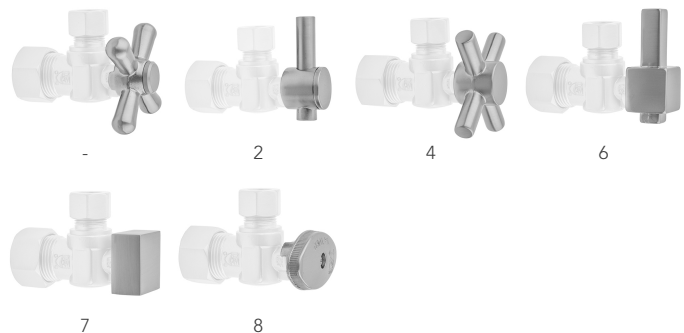

SPECIFICATION DRAWING:

COMPONENTS	
DESCRIPTION	QTY:
ANGLE VALVE - CONTEMPO CROSS HANDLE	1
12" X 3/8" O.D. SUPPLY TUBE	1
ESCUTCHEON	1
PLASTIC FILL VALVE COUPLING NUT	1

AVAILABLE HANDLES:

Quarter Turn Angle Pattern 1/2" Copper (Sweat Fit) x 3/8" O.D. Toilet Supply Kit with Square Lever Handle, 12" Supply Tube, Escutcheon

Model #: 629-6-71-

FEATURES:

- Complete Toilet Supply Kit
- Kit contains:
 - (1) Quarter Turn Angle Pattern 1/2" Copper (Sweat Fit) x 3/8" O.D. Supply Valve with Square Lever Handle P/N 629-6
 - (1) 12" Copper Supply Tube P/N 771
 - (1) Bell Escutcheon P/N 7116

SPECIFICATION DRAWING:

COMPONENTS	
DESCRIPTION	QTY:
ANGLE VALVE - SQUARE LEVER HANDLE	1
12" X 3/8" O.D. SUPPLY TUBE	1
ESCUTCHEON	1
PLASTIC FILL VALVE COUPLING NUT	1

AVAILABLE HANDLES:

Quarter Turn Angle Pattern 1/2" Copper (Sweat Fit) x 3/8" O.D. Toilet Supply Kit with Square Handle 12" Supply Tube & Escutcheon

Model #: 629-7-71-

FEATURES:

- Complete Toilet Supply Kit
- Kit contains:
 - (1) Quarter Turn Angle Pattern 1/2" Copper (Sweat Fit) x 3/8" O.D. Supply Valve with Square Handle P/N 629-7
 - (1) 12" Copper Supply Tube P/N 771
 - (1) Bell Escutcheon P/N 7116