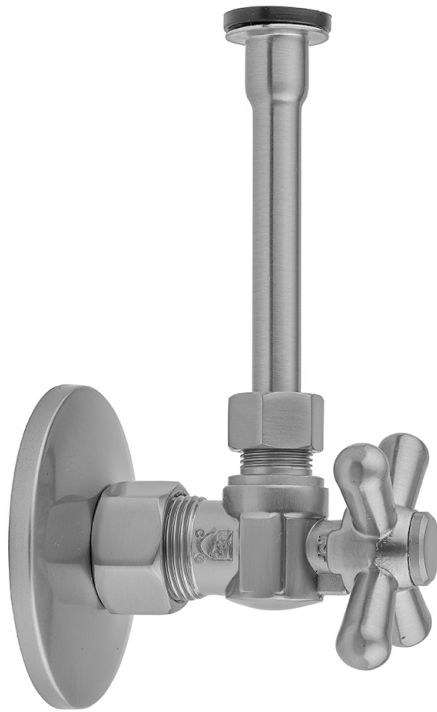

Quarter Turn Angle Pattern 5/8" O.D. Compression (Fits 1/2" Copper) x 3/8" O.D. Toilet Supply Kit Standard Cross Handle, 12" Supply Tube, Escutcheon

Model #: 621-71-

FEATURES:

- Complete Toilet Supply Kit
- Kit contains:
 - (1) Quarter Turn Angle Pattern 5/8" O.D. Compression (Fits 1/2" Copper) x 3/8" O.D. Supply Valve with Standard Cross Handle P/N 621
 - (1) 12" Copper Supply Tube P/N 771
 - (1) Escutcheon P/N 7463 (ULB P/N 6015)

SPECIFICATION DRAWING:

COMPONENTS	
DESCRIPTION	QTY:
ANGLE VALVE - STANDARD CROSS HANDLE	1
12" X 3/8" O.D. SUPPLY TUBE	1
ESCUTCHEON	1
PLASTIC FILL VALVE COUPLING NUT	1

AVAILABLE HANDLES:

Quarter Turn Angle Pattern 5/8" O.D. Compression (Fits 1/2" Copper) x 3/8" O.D. Toilet Supply Kit Oval Handle, 12" Supply Tube, Escutcheon
Model #: 621-8-71-

FEATURES:

- Complete Toilet Supply Kit
- Kit contains:
 - (1) Quarter Turn Angle Pattern 5/8" O.D. Compression (Fits 1/2" Copper) x 3/8" O.D. Supply Valve with Oval Handle P/N 621-8
 - (1) 12" Copper Supply Tube P/N 771
 - (1) Escutcheon P/N 7463 (ULB P/N 6015)

SPECIFICATION DRAWING:

COMPONENTS	
DESCRIPTION	QTY:
ANGLE VALVE - OVAL HANDLE	1
12" X 3/8" O.D. SUPPLY TUBE	1
ESCUTCHEON	1
PLASTIC FILL VALVE COUPLING NUT	1

AVAILABLE HANDLES:

Quarter Turn Angle Pattern 5/8" O.D. Compression (Fits 1/2" Copper) x 3/8" O.D. Toilet Supply Kit Contempo Lever Handle, 12" Supply Tube, Escutcheon