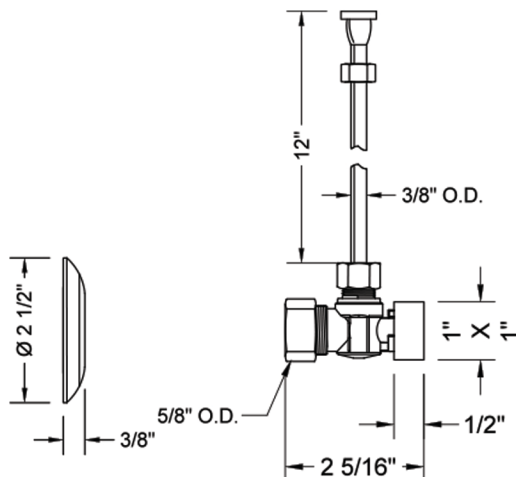

Quarter Turn Angle Pattern 5/8" O.D. Compression (Fits 1/2" Copper) x 3/8" O.D. Toilet Supply Kit Standard Cross Handle, 12" Supply Tube, Escutcheon

Model #: 621-71-

FEATURES:

- Complete Toilet Supply Kit
- Kit contains:
 - (1) Quarter Turn Angle Pattern 5/8" O.D. Compression (Fits 1/2" Copper) x 3/8" O.D. Supply Valve with Standard Cross Handle P/N 621
 - (1) 12" Copper Supply Tube P/N 771
 - (1) Escutcheon P/N 7463 (ULB P/N 6015)

SPECIFICATION DRAWING:

COMPONENTS	
DESCRIPTION	QTY:
ANGLE VALVE - SQUARE LEVER HANDLE	1
12" X 3/8" O.D. SUPPLY TUBE	1
ESCUTCHEON	1
PLASTIC FILL VALVE COUPLING NUT	1

AVAILABLE HANDLES:

Quarter Turn Angle Pattern 5/8" O.D. Compression (Fits 1/2" Copper) x 3/8" O.D. Toilet Supply Kit Square Handle, 12" Supply Tubes, Escutcheon

Model #: 621-7-71-

FEATURES:

- Complete Toilet Supply Kit
- Kit contains:
 - (1) Quarter Turn Angle Pattern 5/8" O.D. Compression (Fits 1/2" Copper) x 3/8" O.D. Supply Valve with Square Handle P/N 621-7
 - (1) 12" Copper Supply Tube P/N 771
 - (1) Escutcheon P/N 7463 (ULB P/N 6015)

SPECIFICATION DRAWING:

COMPONENTS	
DESCRIPTION	QTY:
ANGLE VALVE - SQUARE HANDLE	1
12" X 3/8" O.D. SUPPLY TUBE	1
ESCUTCHEON	1
PLASTIC FILL VALVE COUPLING NUT	1

AVAILABLE HANDLES: