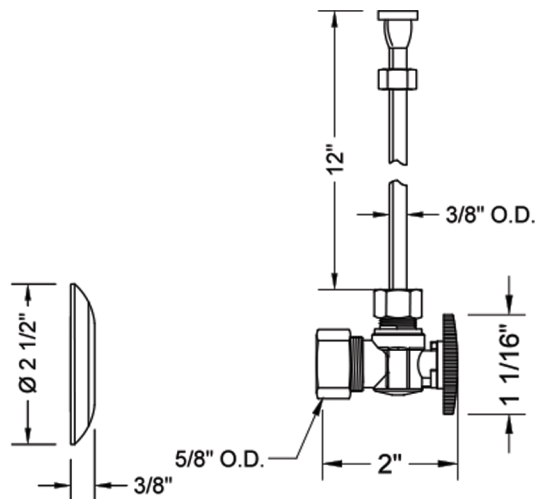

Quarter Turn Angle Pattern 5/8" O.D. Compression (Fits 1/2" Copper) x 3/8" O.D. Toilet Supply Kit Standard Cross Handle, 12" Supply Tube, Escutcheon

Model #: 621-71-

FEATURES:

- Complete Toilet Supply Kit
- Kit contains:
 - (1) Quarter Turn Angle Pattern 5/8" O.D. Compression (Fits 1/2" Copper) x 3/8" O.D. Supply Valve with Standard Cross Handle P/N 621
 - (1) 12" Copper Supply Tube P/N 771
 - (1) Escutcheon P/N 7463 (ULB P/N 6015)

SPECIFICATION DRAWING:

COMPONENTS	
DESCRIPTION	QTY:
ANGLE VALVE - STANDARD CROSS HANDLE	1
12" X 3/8" O.D. SUPPLY TUBE	1
ESCUTCHEON	1
PLASTIC FILL VALVE COUPLING NUT	1

AVAILABLE HANDLES:

Quarter Turn Angle Pattern 5/8" O.D. Compression (Fits 1/2" Copper) x 3/8" O.D. Toilet Supply Kit Oval Handle, 12" Supply Tube, Escutcheon
Model #: 621-8-71-

FEATURES:

- Complete Toilet Supply Kit
- Kit contains:
 - (1) Quarter Turn Angle Pattern 5/8" O.D. Compression (Fits 1/2" Copper) x 3/8" O.D. Supply Valve with Oval Handle P/N 621-8
 - (1) 12" Copper Supply Tube P/N 771
 - (1) Escutcheon P/N 7463 (ULB P/N 6015)

SPECIFICATION DRAWING:

COMPONENTS	
DESCRIPTION	QTY:
ANGLE VALVE - OVAL HANDLE	1
12" X 3/8" O.D. SUPPLY TUBE	1
ESCUTCHEON	1
PLASTIC FILL VALVE COUPLING NUT	1

AVAILABLE HANDLES:

Quarter Turn Angle Pattern 5/8" O.D. Compression (Fits 1/2" Copper) x 3/8" O.D. Toilet Supply Kit Contempo Lever Handle, 12" Supply Tube, Escutcheon