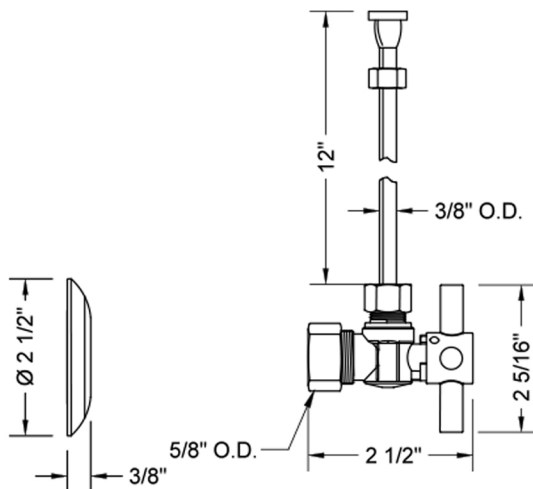

Quarter Turn Angle Pattern 5/8" O.D. Compression (Fits 1/2" Copper) x 3/8" O.D. Toilet Supply Kit Standard Cross Handle, 12" Supply Tube, Escutcheon

Model #: 621-71-

FEATURES:

- Complete Toilet Supply Kit
- Kit contains:
 - (1) Quarter Turn Angle Pattern 5/8" O.D. Compression (Fits 1/2" Copper) x 3/8" O.D. Supply Valve with Standard Cross Handle P/N 621
 - (1) 12" Copper Supply Tube P/N 771
 - (1) Escutcheon P/N 7463 (ULB P/N 6015)

SPECIFICATION DRAWING:

COMPONENTS	
DESCRIPTION	QTY:
ANGLE VALVE - CONTEMPO LEVER HANDLE	1
12" X 3/8" O.D. SUPPLY TUBE	1
ESCUTCHEON	1
PLASTIC FILL VALVE COUPLING NUT	1

AVAILABLE HANDLES:

Quarter Turn Angle Pattern 5/8" O.D. Compression (Fits 1/2" Copper) x 3/8" O.D. Toilet Supply Kit Contempo Cross Handle, 12" Supply Tube, Escutcheon
Model #: 621-4-71-

FEATURES:

- Complete Toilet Supply Kit
- Kit contains:
 - (1) Quarter Turn Angle Pattern 5/8" O.D. Compression (Fits 1/2" Copper) x 3/8" O.D. Supply Valve with Contempo Cross Handle P/N 621-4
 - (1) 12" Copper Supply Tube P/N 771
 - (1) Escutcheon P/N 7463 (ULB P/N 6015)

SPECIFICATION DRAWING:

COMPONENTS	
DESCRIPTION	QTY:
ANGLE VALVE - CONTEMPO CROSS HANDLE	1
12" X 3/8" O.D. SUPPLY TUBE	1
ESCUTCHEON	1
PLASTIC FILL VALVE COUPLING NUT	1

AVAILABLE HANDLES:

Quarter Turn Angle Pattern 5/8" O.D. Compression (Fits 1/2" Copper) x 3/8" O.D. Toilet Supply Kit Square Lever Handle, 12" Supply Tube, Escutcheon