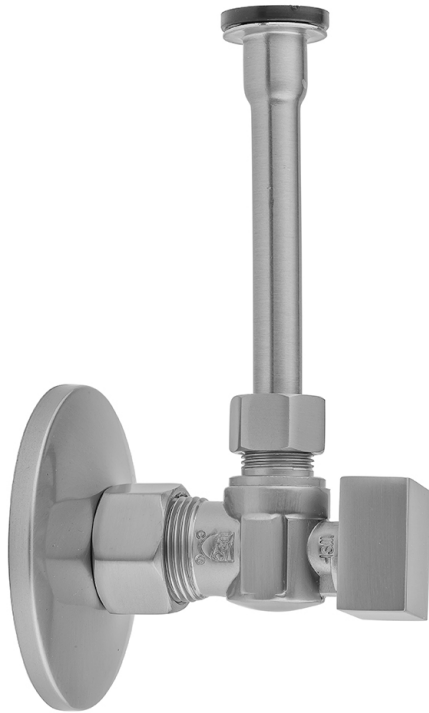

Quarter Turn Angle Pattern 5/8" O.D. Compression (Fits 1/2" Copper) x 3/8" O.D. Toilet Supply Kit Standard Cross Handle, 12" Supply Tube, Escutcheon

Model #: 621-71-

FEATURES:

- Complete Toilet Supply Kit
- Kit contains:
 - (1) Quarter Turn Angle Pattern 5/8" O.D. Compression (Fits 1/2" Copper) x 3/8" O.D. Supply Valve with Standard Cross Handle P/N 621
 - (1) 12" Copper Supply Tube P/N 771
 - (1) Escutcheon P/N 7463 (ULB P/N 6015)

SPECIFICATION DRAWING:

COMPONENTS	
DESCRIPTION	QTY:
ANGLE VALVE - CONTEMPO CROSS HANDLE	1
12" X 3/8" O.D. SUPPLY TUBE	1
ESCUTCHEON	1
PLASTIC FILL VALVE COUPLING NUT	1

AVAILABLE HANDLES:

Quarter Turn Angle Pattern 5/8" O.D. Compression (Fits 1/2" Copper) x 3/8" O.D. Toilet Supply Kit Square Lever Handle, 12" Supply Tube, Escutcheon

SPECIFICATION DRAWING:

COMPONENTS	
DESCRIPTION	QTY:
ANGLE VALVE - SQUARE LEVER HANDLE	1
12" X 3/8" O.D. SUPPLY TUBE	1
ESCUTCHEON	1
PLASTIC FILL VALVE COUPLING NUT	1

AVAILABLE HANDLES:

Quarter Turn Angle Pattern 5/8" O.D. Compression (Fits 1/2" Copper) x 3/8" O.D. Toilet Supply Kit Square Handle, 12" Supply Tubes, Escutcheon

Model #: 621-7-71-

FEATURES:

- Complete Toilet Supply Kit
- Kit contains:
 - (1) Quarter Turn Angle Pattern 5/8" O.D. Compression (Fits 1/2" Copper) x 3/8" O.D. Supply Valve with Square Handle P/N 621-7
 - (1) 12" Copper Supply Tube P/N 771
 - (1) Escutcheon P/N 7463 (ULB P/N 6015)