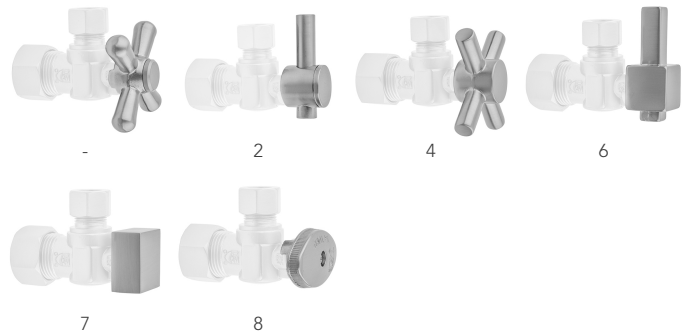

SPECIFICATION DRAWING:

COMPONENTS	
DESCRIPTION	QTY:
ANGLE VALVE - CONTEMPO CROSS HANDLE	1
12" X 3/8" O.D. SUPPLY TUBE	1
ESCUTCHEON	1
PLASTIC FILL VALVE COUPLING NUT	1

AVAILABLE HANDLES:

Quarter Turn Angle Pattern 5/8" O.D. Compression (Fits 1/2" Copper) x 3/8" O.D. Toilet Supply Kit Square Lever Handle, 12" Supply Tube, Escutcheon

Model #: 621-6-71-

FEATURES:

- Complete Toilet Supply Kit
- Kit contains:
 - (1) Quarter Turn Angle Pattern 5/8" O.D. Compression (Fits 1/2" Copper) x 3/8" O.D. Supply Valve with Square Lever Handle P/N 621-6
 - (1) 12" Copper Supply Tube P/N 771
 - (1) Escutcheon P/N 7463 (ULB P/N 6015)

SPECIFICATION DRAWING:

COMPONENTS	
DESCRIPTION	QTY:
ANGLE VALVE - SQUARE LEVER HANDLE	1
12" X 3/8" O.D. SUPPLY TUBE	1
ESCUTCHEON	1
PLASTIC FILL VALVE COUPLING NUT	1

AVAILABLE HANDLES:

Quarter Turn Angle Pattern 5/8" O.D. Compression (Fits 1/2" Copper) x 3/8" O.D. Toilet Supply Kit Square Handle, 12" Supply Tubes, Escutcheon

Model #: 621-7-71-

FEATURES:

- Complete Toilet Supply Kit
- Kit contains:
 - (1) Quarter Turn Angle Pattern 5/8" O.D. Compression (Fits 1/2" Copper) x 3/8" O.D. Supply Valve with Square Handle P/N 621-7
 - (1) 12" Copper Supply Tube P/N 771
 - (1) Escutcheon P/N 7463 (ULB P/N 6015)