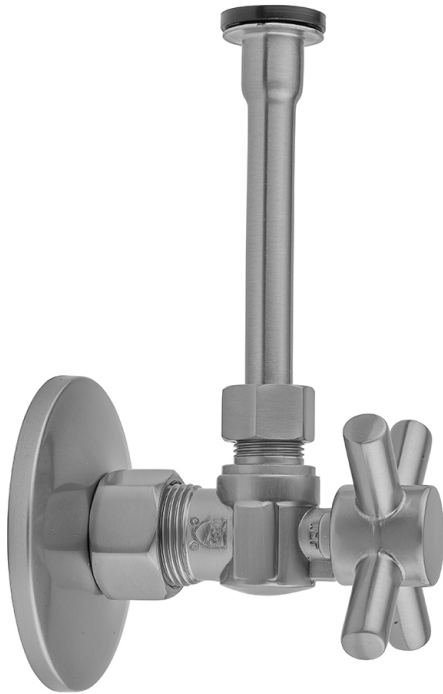

Quarter Turn Angle Pattern 5/8" O.D. Compression (Fits 1/2" Copper) x 3/8" O.D. Toilet Supply Kit Standard Cross Handle, 12" Supply Tube, Escutcheon

Model #: 621-71-

FEATURES:

- Complete Toilet Supply Kit
- Kit contains:
 - (1) Quarter Turn Angle Pattern 5/8" O.D. Compression (Fits 1/2" Copper) x 3/8" O.D. Supply Valve with Standard Cross Handle P/N 621
 - (1) 12" Copper Supply Tube P/N 771
 - (1) Escutcheon P/N 7463 (ULB P/N 6015)

Model #: 621-2-71-

FEATURES:

- Complete Toilet Supply Kit
- Kit contains:
 - (1) Quarter Turn Angle Pattern 5/8" O.D. Compression (Fits 1/2" Copper) x 3/8" O.D. Supply Valve with Contempo Lever Handle P/N 621-2
 - (1) 12" Copper Supply Tube P/N 771
 - (1) Escutcheon P/N 7463 (ULB P/N 6015)

SPECIFICATION DRAWING:

COMPONENTS	
DESCRIPTION	QTY:
ANGLE VALVE - CONTEMPO LEVER HANDLE	1
12" X 3/8" O.D. SUPPLY TUBE	1
ESCUTCHEON	1
PLASTIC FILL VALVE COUPLING NUT	1

AVAILABLE HANDLES:

Quarter Turn Angle Pattern 5/8" O.D. Compression (Fits 1/2" Copper) x 3/8" O.D. Toilet Supply Kit Contempo Cross Handle, 12" Supply Tube, Escutcheon
Model #: 621-4-71-

FEATURES:

- Complete Toilet Supply Kit
- Kit contains:
 - (1) Quarter Turn Angle Pattern 5/8" O.D. Compression (Fits 1/2" Copper) x 3/8" O.D. Supply Valve with Contempo Cross Handle P/N 621-4
 - (1) 12" Copper Supply Tube P/N 771
 - (1) Escutcheon P/N 7463 (ULB P/N 6015)