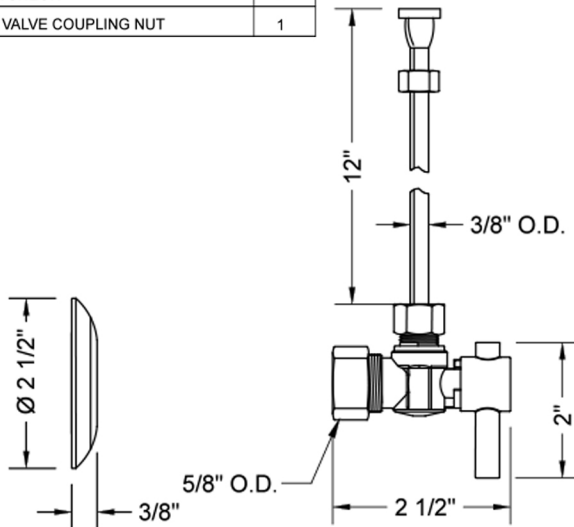

Quarter Turn Angle Pattern 5/8" O.D. Compression (Fits 1/2" Copper) x 3/8" O.D. Toilet Supply Kit Standard Cross Handle, 12" Supply Tube, Escutcheon

Model #: 621-71-

FEATURES:

- Complete Toilet Supply Kit
- Kit contains:
 - (1) Quarter Turn Angle Pattern 5/8" O.D. Compression (Fits 1/2" Copper) x 3/8" O.D. Supply Valve with Standard Cross Handle P/N 621
 - (1) 12" Copper Supply Tube P/N 771
 - (1) Escutcheon P/N 7463 (ULB P/N 6015)

SPECIFICATION DRAWING:

COMPONENTS	
DESCRIPTION	QTY:
ANGLE VALVE - OVAL HANDLE	1
12" X 3/8" O.D. SUPPLY TUBE	1
ESCUTCHEON	1
PLASTIC FILL VALVE COUPLING NUT	1

AVAILABLE HANDLES:

Quarter Turn Angle Pattern 5/8" O.D. Compression (Fits 1/2" Copper) x 3/8" O.D. Toilet Supply Kit Contempo Lever Handle, 12" Supply Tube, Escutcheon

Model #: 621-2-71-

FEATURES:

- Complete Toilet Supply Kit
- Kit contains:
 - (1) Quarter Turn Angle Pattern 5/8" O.D. Compression (Fits 1/2" Copper) x 3/8" O.D. Supply Valve with Contempo Lever Handle P/N 621-2
 - (1) 12" Copper Supply Tube P/N 771
 - (1) Escutcheon P/N 7463 (ULB P/N 6015)

SPECIFICATION DRAWING:

COMPONENTS	
DESCRIPTION	QTY:
ANGLE VALVE - CONTEMPO LEVER HANDLE	1
12" X 3/8" O.D. SUPPLY TUBE	1
ESCUTCHEON	1
PLASTIC FILL VALVE COUPLING NUT	1

AVAILABLE HANDLES:

Quarter Turn Angle Pattern 5/8" O.D. Compression (Fits 1/2" Copper) x 3/8" O.D. Toilet Supply Kit Contempo Cross Handle, 12" Supply Tube, Escutcheon
Model #: 621-4-71-