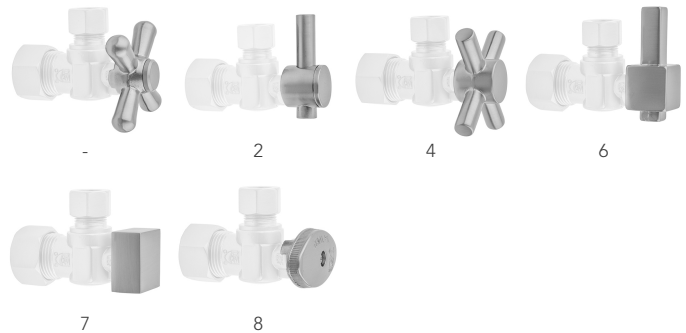

SPECIFICATION DRAWING:

COMPONENTS	
DESCRIPTION	QTY:
ANGLE VALVE - OVAL HANDLE	1
12" X 3/8" O.D. SUPPLY TUBE	1
ESCUTCHEON	1
PLASTIC FILL VALVE COUPLING NUT	1

AVAILABLE HANDLES:

Quarter Turn Angle Pattern 5/8" O.D. Compression (Fits 1/2" Copper) x 3/8" O.D. Toilet Supply Kit Contempo Lever Handle, 12" Supply Tube, Escutcheon

Model #: 621-2-71-

FEATURES:

- Complete Toilet Supply Kit
- Kit contains:
 - (1) Quarter Turn Angle Pattern 5/8" O.D. Compression (Fits 1/2" Copper) x 3/8" O.D. Supply Valve with Contempo Lever Handle P/N 621-2
 - (1) 12" Copper Supply Tube P/N 771
 - (1) Escutcheon P/N 7463 (ULB P/N 6015)

SPECIFICATION DRAWING:

COMPONENTS	
DESCRIPTION	QTY:
ANGLE VALVE - CONTEMPO LEVER HANDLE	1
12" X 3/8" O.D. SUPPLY TUBE	1
ESCUTCHEON	1
PLASTIC FILL VALVE COUPLING NUT	1

AVAILABLE HANDLES:

Quarter Turn Angle Pattern 5/8" O.D. Compression (Fits 1/2" Copper) x 3/8" O.D. Toilet Supply Kit Contempo Cross Handle, 12" Supply Tube, Escutcheon
Model #: 621-4-71-

FEATURES:

- Complete Toilet Supply Kit
- Kit contains:
 - (1) Quarter Turn Angle Pattern 5/8" O.D. Compression (Fits 1/2" Copper) x 3/8" O.D. Supply Valve with Contempo Cross Handle P/N 621-4
 - (1) 12" Copper Supply Tube P/N 771
 - (1) Escutcheon P/N 7463 (ULB P/N 6015)