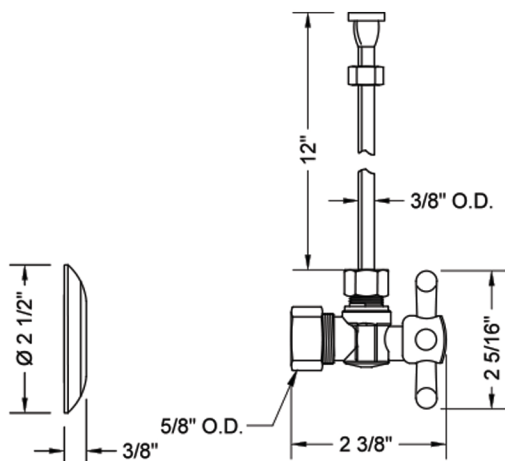

Quarter Turn Angle Pattern 5/8" O.D. Compression (Fits 1/2" Copper) x 3/8" O.D. Toilet Supply Kit Standard Cross Handle, 12" Supply Tube, Escutcheon

Model #: 621-71-

FEATURES:

- Complete Toilet Supply Kit
- Kit contains:
 - (1) Quarter Turn Angle Pattern 5/8" O.D. Compression (Fits 1/2" Copper) x 3/8" O.D. Supply Valve with Standard Cross Handle P/N 621
 - (1) 12" Copper Supply Tube P/N 771
 - (1) Escutcheon P/N 7463 (ULB P/N 6015)

SPECIFICATION DRAWING:

COMPONENTS	
DESCRIPTION	QTY:
ANGLE VALVE - STANDARD CROSS HANDLE	1
12" X 3/8" O.D. SUPPLY TUBE	1
ESCUTCHEON	1
PLASTIC FILL VALVE COUPLING NUT	1

AVAILABLE HANDLES:

Quarter Turn Angle Pattern 5/8" O.D. Compression (Fits 1/2" Copper) x 3/8" O.D. Toilet Supply Kit Oval Handle, 12" Supply Tube, Escutcheon
Model #: 621-8-71-

FEATURES:

- Complete Toilet Supply Kit
- Kit contains:
 - (1) Quarter Turn Angle Pattern 5/8" O.D. Compression (Fits 1/2" Copper) x 3/8" O.D. Supply Valve with Oval Handle P/N 621-8
 - (1) 12" Copper Supply Tube P/N 771
 - (1) Escutcheon P/N 7463 (ULB P/N 6015)

SPECIFICATION DRAWING:

COMPONENTS	
DESCRIPTION	QTY:
ANGLE VALVE - OVAL HANDLE	1
12" X 3/8" O.D. SUPPLY TUBE	1
ESCUTCHEON	1
PLASTIC FILL VALVE COUPLING NUT	1

AVAILABLE HANDLES:

Quarter Turn Angle Pattern 5/8" O.D. Compression (Fits 1/2" Copper) x 3/8" O.D. Toilet Supply Kit Contempo Lever Handle, 12" Supply Tube, Escutcheon