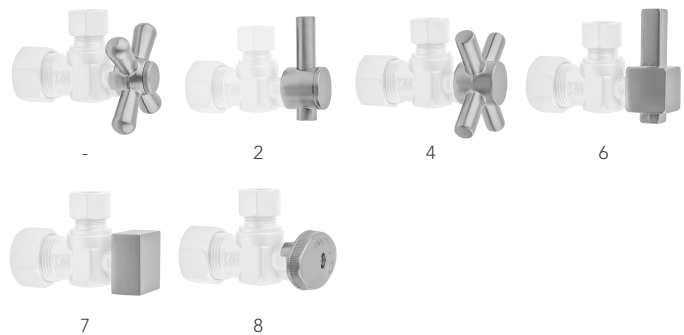

Quarter Turn Angle Pattern 5/8" O.D. Compression (Fits 1/2" Copper) x 3/8" O.D. Toilet Supply Kit Standard Cross Handle, 12" Supply Tube, Escutcheon

Model #: 621-71-

FEATURES:

- Complete Toilet Supply Kit
- Kit contains:
 - (1) Quarter Turn Angle Pattern 5/8" O.D. Compression (Fits 1/2" Copper) x 3/8" O.D. Supply Valve with Standard Cross Handle P/N 621
 - (1) 12" Copper Supply Tube P/N 771
 - (1) Escutcheon P/N 7463 (ULB P/N 6015)

SPECIFICATION DRAWING:

COMPONENTS	
DESCRIPTION	QTY:
ANGLE VALVE - STANDARD CROSS HANDLE	1
12" X 3/8" O.D. SUPPLY TUBE	1
ESCUTCHEON	1
PLASTIC FILL VALVE COUPLING NUT	1

AVAILABLE HANDLES:

Quarter Turn Angle Pattern 5/8" O.D. Compression (Fits 1/2" Copper) x 3/8" O.D. Toilet Supply Kit Oval Handle, 12" Supply Tube, Escutcheon
Model #: 621-8-71-

FEATURES:

- Complete Toilet Supply Kit
- Kit contains:
 - (1) Quarter Turn Angle Pattern 5/8" O.D. Compression (Fits 1/2" Copper) x 3/8" O.D. Supply Valve with Oval Handle P/N 621-8
 - (1) 12" Copper Supply Tube P/N 771
 - (1) Escutcheon P/N 7463 (ULB P/N 6015)

SPECIFICATION DRAWING:

COMPONENTS	
DESCRIPTION	QTY:
ANGLE VALVE - OVAL HANDLE	1
12" X 3/8" O.D. SUPPLY TUBE	1
ESCUTCHEON	1
PLASTIC FILL VALVE COUPLING NUT	1

AVAILABLE HANDLES:

Quarter Turn Angle Pattern 5/8" O.D. Compression (Fits 1/2" Copper) x 3/8" O.D. Toilet Supply Kit Contempo Lever Handle, 12" Supply Tube, Escutcheon