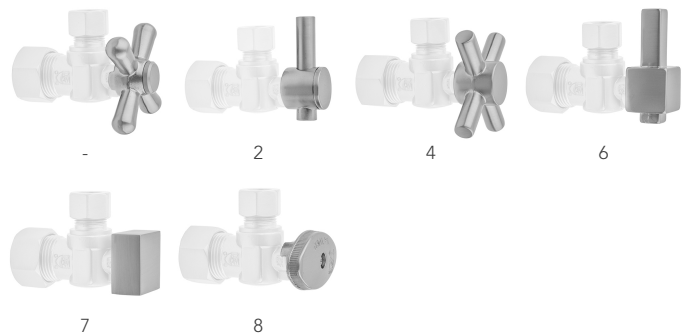

SPECIFICATION DRAWING:

COMPONENTS	
DESCRIPTION	QTY:
ANGLE VALVE - CONTEMPO LEVER HANDLE	1
12" X 3/8" O.D. SUPPLY TUBE	1
ESCUTCHEON	1
PLASTIC FILL VALVE COUPLING NUT	1

AVAILABLE HANDLES:

Quarter Turn Angle Pattern 5/8" O.D. Compression (Fits 1/2" Copper) x 3/8" O.D. Toilet Supply Kit Contempo Cross Handle, 12" Supply Tube, Escutcheon
Model #: 621-4-71-

FEATURES:

- Complete Toilet Supply Kit
- Kit contains:
 - (1) Quarter Turn Angle Pattern 5/8" O.D. Compression (Fits 1/2" Copper) x 3/8" O.D. Supply Valve with Contempo Cross Handle P/N 621-4
 - (1) 12" Copper Supply Tube P/N 771
 - (1) Escutcheon P/N 7463 (ULB P/N 6015)

SPECIFICATION DRAWING:

COMPONENTS	
DESCRIPTION	QTY:
ANGLE VALVE - CONTEMPO CROSS HANDLE	1
12" X 3/8" O.D. SUPPLY TUBE	1
ESCUTCHEON	1
PLASTIC FILL VALVE COUPLING NUT	1

AVAILABLE HANDLES:

Quarter Turn Angle Pattern 5/8" O.D. Compression (Fits 1/2" Copper) x 3/8" O.D. Toilet Supply Kit Square Lever Handle, 12" Supply Tube, Escutcheon

Model #: 621-6-71-

FEATURES:

- Complete Toilet Supply Kit
- Kit contains:
 - (1) Quarter Turn Angle Pattern 5/8" O.D. Compression (Fits 1/2" Copper) x 3/8" O.D. Supply Valve with Square Lever Handle P/N 621-6
 - (1) 12" Copper Supply Tube P/N 771
 - (1) Escutcheon P/N 7463 (ULB P/N 6015)