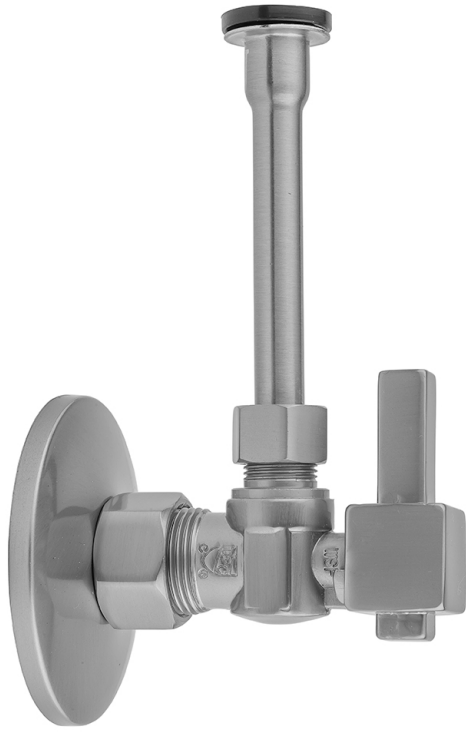

Quarter Turn Angle Pattern 5/8" O.D. Compression (Fits 1/2" Copper) x 3/8" O.D. Toilet Supply Kit Standard Cross Handle, 12" Supply Tube, Escutcheon

Model #: 621-71-

FEATURES:

- Complete Toilet Supply Kit
- Kit contains:
 - (1) Quarter Turn Angle Pattern 5/8" O.D. Compression (Fits 1/2" Copper) x 3/8" O.D. Supply Valve with Standard Cross Handle P/N 621
 - (1) 12" Copper Supply Tube P/N 771
 - (1) Escutcheon P/N 7463 (ULB P/N 6015)

FEATURES:

- Complete Toilet Supply Kit
- Kit contains:
 - (1) Quarter Turn Angle Pattern 5/8" O.D. Compression (Fits 1/2" Copper) x 3/8" O.D. Supply Valve with Contempo Cross Handle P/N 621-4
 - (1) 12" Copper Supply Tube P/N 771
 - (1) Escutcheon P/N 7463 (ULB P/N 6015)

SPECIFICATION DRAWING:

COMPONENTS	
DESCRIPTION	QTY:
ANGLE VALVE - CONTEMPO CROSS HANDLE	1
12" X 3/8" O.D. SUPPLY TUBE	1
ESCUTCHEON	1
PLASTIC FILL VALVE COUPLING NUT	1

AVAILABLE HANDLES:

Quarter Turn Angle Pattern 5/8" O.D. Compression (Fits 1/2" Copper) x 3/8" O.D. Toilet Supply Kit Square Lever Handle, 12" Supply Tube, Escutcheon

Model #: 621-6-71-

FEATURES:

- Complete Toilet Supply Kit
- Kit contains:
 - (1) Quarter Turn Angle Pattern 5/8" O.D. Compression (Fits 1/2" Copper) x 3/8" O.D. Supply Valve with Square Lever Handle P/N 621-6
 - (1) 12" Copper Supply Tube P/N 771
 - (1) Escutcheon P/N 7463 (ULB P/N 6015)