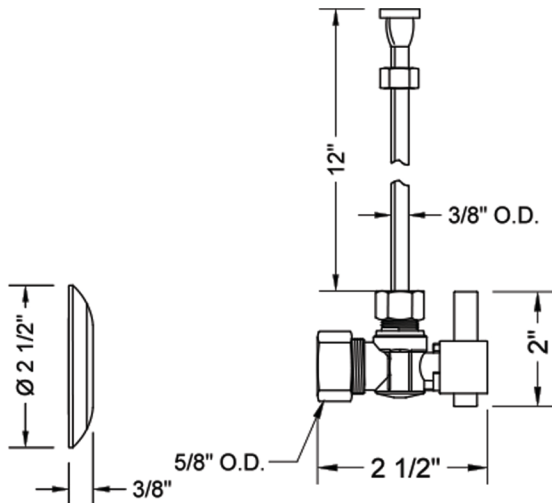

Quarter Turn Angle Pattern 5/8" O.D. Compression (Fits 1/2" Copper) x 3/8" O.D. Toilet Supply Kit Standard Cross Handle, 12" Supply Tube, Escutcheon

Model #: 621-71-

FEATURES:

- Complete Toilet Supply Kit
- Kit contains:
 - (1) Quarter Turn Angle Pattern 5/8" O.D. Compression (Fits 1/2" Copper) x 3/8" O.D. Supply Valve with Standard Cross Handle P/N 621
 - (1) 12" Copper Supply Tube P/N 771
 - (1) Escutcheon P/N 7463 (ULB P/N 6015)

SPECIFICATION DRAWING:

COMPONENTS	
DESCRIPTION	QTY:
ANGLE VALVE - CONTEMPO CROSS HANDLE	1
12" X 3/8" O.D. SUPPLY TUBE	1
ESCUTCHEON	1
PLASTIC FILL VALVE COUPLING NUT	1

AVAILABLE HANDLES:

Quarter Turn Angle Pattern 5/8" O.D. Compression (Fits 1/2" Copper) x 3/8" O.D. Toilet Supply Kit Square Lever Handle, 12" Supply Tube, Escutcheon

Model #: 621-6-71-

FEATURES:

- Complete Toilet Supply Kit
- Kit contains:
 - (1) Quarter Turn Angle Pattern 5/8" O.D. Compression (Fits 1/2" Copper) x 3/8" O.D. Supply Valve with Square Lever Handle P/N 621-6
 - (1) 12" Copper Supply Tube P/N 771
 - (1) Escutcheon P/N 7463 (ULB P/N 6015)

SPECIFICATION DRAWING:

COMPONENTS	
DESCRIPTION	QTY:
ANGLE VALVE - SQUARE LEVER HANDLE	1
12" X 3/8" O.D. SUPPLY TUBE	1
ESCUTCHEON	1
PLASTIC FILL VALVE COUPLING NUT	1

AVAILABLE HANDLES:

Quarter Turn Angle Pattern 5/8" O.D. Compression (Fits 1/2" Copper) x 3/8" O.D. Toilet Supply Kit Square Handle, 12" Supply Tubes, Escutcheon