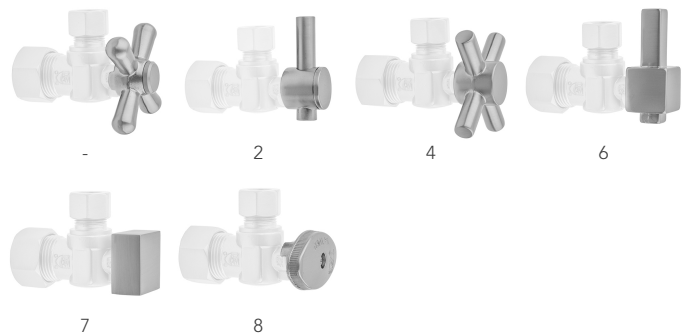

Quarter Turn Angle Pattern 5/8" O.D. Compression (Fits 1/2" Copper) x 3/8" O.D. Toilet Supply Kit Standard Cross Handle, 12" Supply Tube, Escutcheon

Model #: 621-71-

FEATURES:

- Complete Toilet Supply Kit
- Kit contains:
 - (1) Quarter Turn Angle Pattern 5/8" O.D. Compression (Fits 1/2" Copper) x 3/8" O.D. Supply Valve with Standard Cross Handle P/N 621
 - (1) 12" Copper Supply Tube P/N 771
 - (1) Escutcheon P/N 7463 (ULB P/N 6015)

SPECIFICATION DRAWING:

COMPONENTS	
DESCRIPTION	QTY:
ANGLE VALVE - STANDARD CROSS HANDLE	1
12" X 3/8" O.D. SUPPLY TUBE	1
ESCUTCHEON	1
PLASTIC FILL VALVE COUPLING NUT	1

AVAILABLE HANDLES:

Quarter Turn Angle Pattern 5/8" O.D. Compression (Fits 1/2" Copper) x 3/8" O.D. Toilet Supply Kit Oval Handle, 12" Supply Tube, Escutcheon
Model #: 621-8-71-

FEATURES:

- Complete Toilet Supply Kit
- Kit contains:
 - (1) Quarter Turn Angle Pattern 5/8" O.D. Compression (Fits 1/2" Copper) x 3/8" O.D. Supply Valve with Oval Handle P/N 621-8
 - (1) 12" Copper Supply Tube P/N 771
 - (1) Escutcheon P/N 7463 (ULB P/N 6015)

SPECIFICATION DRAWING:

COMPONENTS	
DESCRIPTION	QTY:
ANGLE VALVE - OVAL HANDLE	1
12" X 3/8" O.D. SUPPLY TUBE	1
ESCUTCHEON	1
PLASTIC FILL VALVE COUPLING NUT	1

AVAILABLE HANDLES:

Quarter Turn Angle Pattern 5/8" O.D. Compression (Fits 1/2" Copper) x 3/8" O.D. Toilet Supply Kit Contempo Lever Handle, 12" Supply Tube, Escutcheon