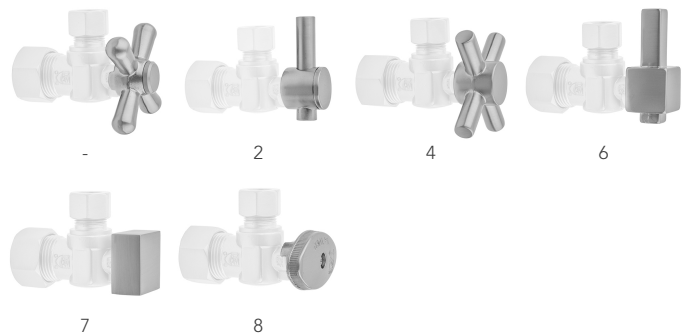

# Quarter Turn Straight Pattern 3/8" IPS x 3/8" O.D. Toilet Supply Kit with Standard Cross Handle, 12" Supply Tube, Escutcheon

**Model #: 618-71-**

## FEATURES:

- Complete Toilet Supply Kit
- Kit contains:
  - (1) Quarter Turn Straight Pattern 3/8" IPS x 3/8" O.D. Supply Valve with Standard Cross Handle P/N 618
  - (1) 12" Copper Supply Tube P/N 771
  - (1) Escutcheon P/N 740 (ULB P/N 6015)
  - (1) 3/8" Brass Nipple P/N 801-38.4

## SPECIFICATION DRAWING:

COMPONENTS	
DESCRIPTION	QTY:
STRAIGHT VALVE - STANDARD CROSS HANDLE	1
12" X 3/8" O.D. SUPPLY TUBE	1
ESCUTCHEON	1
PLASTIC FILL VALVE COUPLING NUT	1
4" NIPPLE	1

# Quarter Turn Straight Pattern 3/8" IPS x 3/8" O.D. Toilet Supply Kit with Oval Handle, 12" Supply Tube, Escutcheon

**Model #: 618-8-71-**