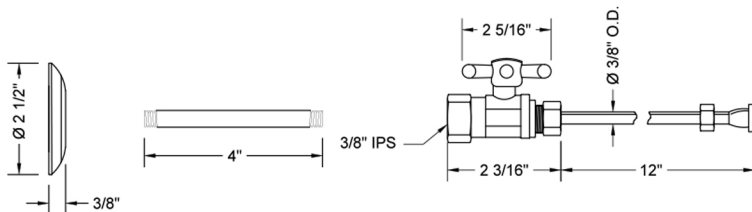

# Quarter Turn Straight Pattern 3/8" IPS x 3/8" O.D. Toilet Supply Kit with Standard Cross Handle, 12" Supply Tube, Escutcheon

**Model #: 618-71-**

## FEATURES:

- Complete Toilet Supply Kit
- Kit contains:
  - (1) Quarter Turn Straight Pattern 3/8" IPS x 3/8" O.D. Supply Valve with Standard Cross Handle P/N 618
  - (1) 12" Copper Supply Tube P/N 771
  - (1) Escutcheon P/N 740 (ULB P/N 6015)
  - (1) 3/8" Brass Nipple P/N 801-38.4

## SPECIFICATION DRAWING:

COMPONENTS	
DESCRIPTION	QTY:
STRAIGHT VALVE - STANDARD CROSS HANDLE	1
12" X 3/8" O.D. SUPPLY TUBE	1
ESCUTCHEON	1
PLASTIC FILL VALVE COUPLING NUT	1
4" NIPPLE	1