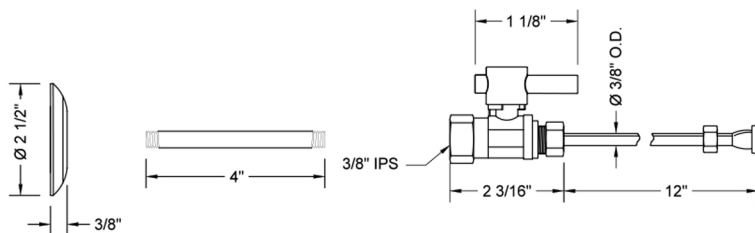

SPECIFICATION DRAWING:

COMPONENTS	
DESCRIPTION	QTY:
STRAIGHT VALVE - CONTEMPO LEVER HANDLE	1
12" X 3/8" O.D. SUPPLY TUBE	1
ESCUTCHEON	1
PLASTIC FILL VALVE COUPLING NUT	1
4" NIPPLE	1