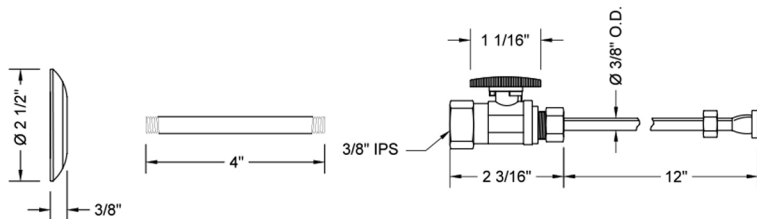

Quarter Turn Straight Pattern 3/8" IPS x 3/8" O.D. Toilet Supply Kit with Oval Handle, 12" Supply Tube, Escutcheon

Model #: 618-8-71-

FEATURES:

- Complete Toilet Supply Kit
- Kit contains:
  - (1) Quarter Turn Straight Pattern 3/8" IPS x 3/8" O.D. Supply Valve with Oval Handle P/N 618-8
  - (1) 12" Copper Supply Tube P/N 771
  - (1) Escutcheon P/N 740 (ULB P/N 6015)
  - (1) 3/8" Brass Nipple P/N 801-38.4

AVAILABLE FINISHES:

Polished Chrome (PCH)	Satin Chrome (SC)	Bronze Umber (BU)
Satin Nickel (SN)	Pewter (PEW)	Caramel Bronze (CB)
Polished Nickel (PN)	Antique Brass (AB)	Antique Copper (ACU)
Oil-Rubbed Bronze (ORB)	Polished Brass (PB)	Polished Copper (PCU)
Vintage Bronze (VB)	Satin Brass (SB)	Rose Gold (RG)
Matte Black (MBK)	Satin Gold (SG)	Polished Gold (PG)
Black Nickel (BKN)	Bombay Gold (BG)	Jewelers Gold (JG)
Europa Bronze (EB)	White (WH)	Sedona Beige (SDB)
Tristan Brass (TB)		

SPECIFICATION DRAWING:

COMPONENTS	
DESCRIPTION	QTY:
STRAIGHT VALVE - OVAL HANDLE	1
12" X 3/8" O.D. SUPPLY TUBE	1
ESCUTCHEON	1
PLASTIC FILL VALVE COUPLING NUT	1
4" NIPPLE	1

AVAILABLE HANDLES: