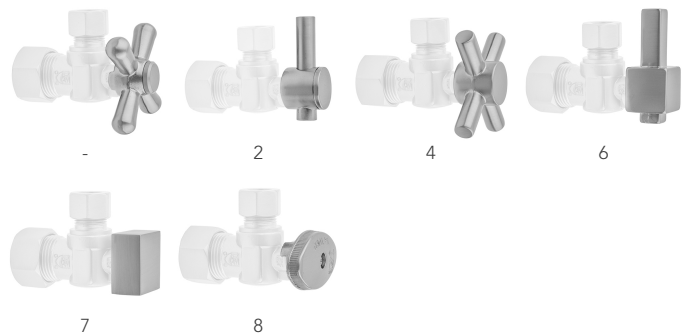

AVAILABLE HANDLES: