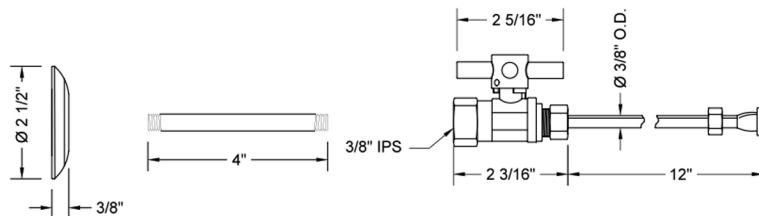

Quarter Turn Straight Pattern 3/8" IPS x 3/8" O.D. Toilet Supply Kit with Contempo Cross Handle, 12" Supply Tube, Escutcheon

Model #: 618-4-71-

FEATURES:

- Complete Toilet Supply Kit
- Kit contains:
  - (1) Quarter Turn Straight Pattern 3/8" IPS x 3/8" O.D. Supply Valve with Contempo Cross Handle P/N 618-4
  - (1) 12" Copper Supply Tube P/N 771
  - (1) Escutcheon P/N 740 (ULB P/N 6015)
  - (1) 3/8" Brass Nipple P/N 801-38.4

AVAILABLE FINISHES:

Polished Chrome (PCH)	Satin Chrome (SC)	Bronze Umber (BU)
Satin Nickel (SN)	Pewter (PEW)	Caramel Bronze (CB)
Polished Nickel (PN)	Antique Brass (AB)	Antique Copper (ACU)
Oil-Rubbed Bronze (ORB)	Polished Brass (PB)	Polished Copper (PCU)
Vintage Bronze (VB)	Satin Brass (SB)	Rose Gold (RG)
Matte Black (MBK)	Satin Gold (SG)	Polished Gold (PG)
Black Nickel (BKN)	Bombay Gold (BG)	Jewelers Gold (JG)
Europa Bronze (EB)	White (WH)	Sedona Beige (SDB)
Tristan Brass (TB)	Unlacquered Brass (ULB)	

SPECIFICATION DRAWING:

COMPONENTS	
DESCRIPTION	QTY:
STRAIGHT VALVE - CONTEMPO CROSS HANDLE	1
12" X 3/8" O.D. SUPPLY TUBE	1
ESCUTCHEON	1
PLASTIC FILL VALVE COUPLING NUT	1
4" NIPPLE	1

AVAILABLE HANDLES: