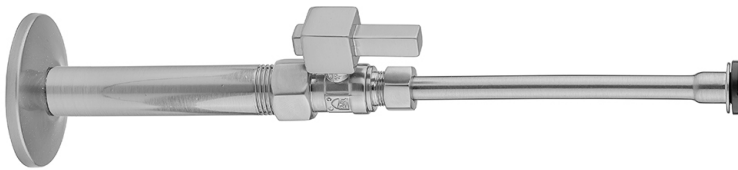

Quarter Turn Straight Pattern 3/8" IPS x 3/8" O.D. Toilet Supply Kit with Square lever Handle, 12" Supply Tube, Escutcheon

Model #: 618-6-71-

FEATURES:

- Complete Toilet Supply Kit
- Kit contains:
  - (1) Quarter Turn Straight Pattern 3/8" IPS x 3/8" O.D. Supply Valve with Square Lever Handle P/N 618-6
  - (1) 12" Copper Supply Tube P/N 771
  - (1) Escutcheon P/N 740 (ULB P/N 6015)
  - (1) 3/8" Brass Nipple P/N 801-38.4

AVAILABLE FINISHES:

Polished Chrome (PCH)	Satin Chrome (SC)	Bronze Umber (BU)
Satin Nickel (SN)	Pewter (PEW)	Caramel Bronze (CB)
Polished Nickel (PN)	Antique Brass (AB)	Antique Copper (ACU)
Oil-Rubbed Bronze (ORB)	Polished Brass (PB)	Polished Copper (PCU)
Vintage Bronze (VB)	Satin Brass (SB)	Rose Gold (RG)
Matte Black (MBK)	Satin Gold (SG)	Polished Gold (PG)
Black Nickel (BKN)	Bombay Gold (BG)	Jewelers Gold (JG)
Europa Bronze (EB)	White (WH)	Sedona Beige (SDB)
Tristan Brass (TB)	Unlacquered Brass (ULB)	

SPECIFICATION DRAWING:

COMPONENTS	
DESCRIPTION	QTY:
STRAIGHT VALVE - SQUARE LEVER HANDLE	1
12" X 3/8" O.D. SUPPLY TUBE	1
ESCUTCHEON	1
PLASTIC FILL VALVE COUPLING NUT	1
4" NIPPLE	1