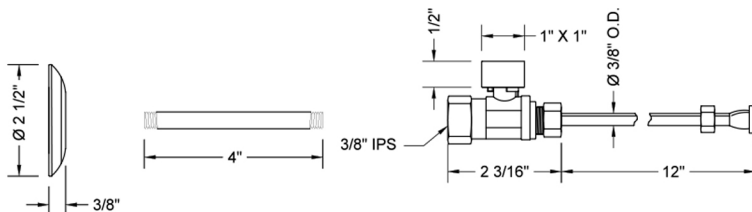

Quarter Turn Straight Pattern 3/8" IPS x 3/8" O.D. Toilet Supply Kit with Square Handle, 12" Supply Tube, Escutcheon

Model #: 618-7-71-

FEATURES:

- Complete Toilet Supply Kit
- Kit contains:
  - (1) Quarter Turn Straight Pattern 3/8" IPS x 3/8" O.D. Supply Valve with Square Handle P/N 618-7
  - (1) 12" Copper Supply Tube P/N 771
  - (1) Escutcheon P/N 740 (ULB P/N 6015)
  - (1) 3/8" Brass Nipple P/N 801-38.4

AVAILABLE FINISHES:

Polished Chrome (PCH)	Satin Chrome (SC)	Bronze Umber (BU)
Satin Nickel (SN)	Pewter (PEW)	Caramel Bronze (CB)
Polished Nickel (PN)	Antique Brass (AB)	Antique Copper (ACU)
Oil-Rubbed Bronze (ORB)	Polished Brass (PB)	Polished Copper (PCU)
Vintage Bronze (VB)	Satin Brass (SB)	Rose Gold (RG)
Matte Black (MBK)	Satin Gold (SG)	Polished Gold (PG)
Black Nickel (BKN)	Bombay Gold (BG)	Jewelers Gold (JG)
Europa Bronze (EB)	White (WH)	Sedona Beige (SDB)
Tristan Brass (TB)	Unlacquered Brass (ULB)	

SPECIFICATION DRAWING:

COMPONENTS	
DESCRIPTION	QTY:
STRAIGHT VALVE - SQUARE HANDLE	1
12" X 3/8" O.D. SUPPLY TUBE	1
ESCUTCHEON	1
PLASTIC FILL VALVE COUPLING NUT	1
4" NIPPLE	1

AVAILABLE HANDLES: