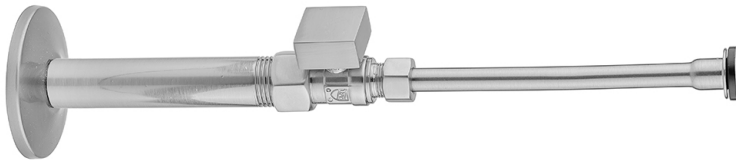

## SPECIFICATION DRAWING:

COMPONENTS	
DESCRIPTION	QTY:
STRAIGHT VALVE - SQUARE LEVER HANDLE	1
12" X 3/8" O.D. SUPPLY TUBE	1
ESCUTCHEON	1
PLASTIC FILL VALVE COUPLING NUT	1
4" NIPPLE	1

## AVAILABLE HANDLES:

# Quarter Turn Straight Pattern 3/8" IPS x 3/8" O.D. Toilet Supply Kit with Square Handle, 12" Supply Tube, Escutcheon

**Model #: 618-7-71-**

## FEATURES:

- Complete Toilet Supply Kit
- Kit contains:
  - (1) Quarter Turn Straight Pattern 3/8" IPS x 3/8" O.D. Supply Valve with Square Handle P/N 618-7
  - (1) 12" Copper Supply Tube P/N 771
  - (1) Escutcheon P/N 740 (ULB P/N 6015)
  - (1) 3/8" Brass Nipple P/N 801-38.4