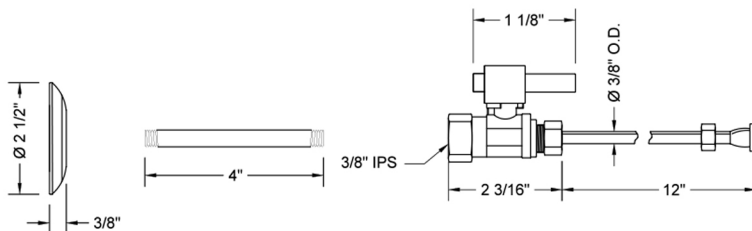

Quarter Turn Straight Pattern 3/8" IPS x 3/8" O.D. Toilet Supply Kit with Square lever Handle, 12" Supply Tube, Escutcheon

Model #: 618-6-71-

FEATURES:

- Complete Toilet Supply Kit
- Kit contains:
  - (1) Quarter Turn Straight Pattern 3/8" IPS x 3/8" O.D. Supply Valve with Square Lever Handle P/N 618-6
  - (1) 12" Copper Supply Tube P/N 771
  - (1) Escutcheon P/N 740 (ULB P/N 6015)
  - (1) 3/8" Brass Nipple P/N 801-38.4

AVAILABLE FINISHES:

Polished Chrome (PCH)	Satin Chrome (SC)	Bronze Umber (BU)
Satin Nickel (SN)	Pewter (PEW)	Caramel Bronze (CB)
Polished Nickel (PN)	Antique Brass (AB)	Antique Copper (ACU)
Oil-Rubbed Bronze (ORB)	Polished Brass (PB)	Polished Copper (PCU)
Vintage Bronze (VB)	Satin Brass (SB)	Rose Gold (RG)
Matte Black (MBK)	Satin Gold (SG)	Polished Gold (PG)
Black Nickel (BKN)	Bombay Gold (BG)	Jewelers Gold (JG)
Europa Bronze (EB)	White (WH)	Sedona Beige (SDB)
Tristan Brass (TB)	Unlacquered Brass (ULB)	

SPECIFICATION DRAWING:

COMPONENTS	
DESCRIPTION	QTY:
STRAIGHT VALVE - SQUARE LEVER HANDLE	1
12" X 3/8" O.D. SUPPLY TUBE	1
ESCUTCHEON	1
PLASTIC FILL VALVE COUPLING NUT	1
4" NIPPLE	1

AVAILABLE HANDLES: