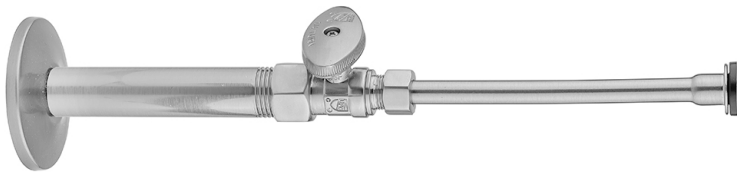

## FEATURES:

- Complete Toilet Supply Kit
- Kit contains:
  - (1) Quarter Turn Straight Pattern 3/8" IPS x 3/8" O.D. Supply Valve with Standard Cross Handle P/N 618
  - (1) 12" Copper Supply Tube P/N 771
  - (1) Escutcheon P/N 740 (ULB P/N 6015)
  - (1) 3/8" Brass Nipple P/N 801-38.4

## SPECIFICATION DRAWING:

COMPONENTS	
DESCRIPTION	QTY:
STRAIGHT VALVE - STANDARD CROSS HANDLE	1
12" X 3/8" O.D. SUPPLY TUBE	1
ESCUTCHEON	1
PLASTIC FILL VALVE COUPLING NUT	1
4" NIPPLE	1

# Quarter Turn Straight Pattern 3/8" IPS x 3/8" O.D. Toilet Supply Kit with Oval Handle, 12" Supply Tube, Escutcheon

**Model #: 618-8-71-**

## FEATURES:

- Complete Toilet Supply Kit
- Kit contains:
  - (1) Quarter Turn Straight Pattern 3/8" IPS x 3/8" O.D. Supply Valve with Oval Handle P/N 618-8
  - (1) 12" Copper Supply Tube P/N 771
  - (1) Escutcheon P/N 740 (ULB P/N 6015)
  - (1) 3/8" Brass Nipple P/N 801-38.4