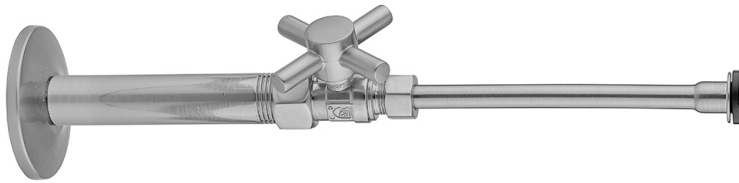

## SPECIFICATION DRAWING:

COMPONENTS	
DESCRIPTION	QTY:
STRAIGHT VALVE - CONTEMPO LEVER HANDLE	1
12" X 3/8" O.D. SUPPLY TUBE	1
ESCUTCHEON	1
PLASTIC FILL VALVE COUPLING NUT	1
4" NIPPLE	1

## AVAILABLE HANDLES:

# Quarter Turn Straight Pattern 3/8" IPS x 3/8" O.D. Toilet Supply Kit with Contempo Cross Handle, 12" Supply Tube, Escutcheon

**Model #: 618-4-71-**

## FEATURES:

- Complete Toilet Supply Kit
- Kit contains:
  - (1) Quarter Turn Straight Pattern 3/8" IPS x 3/8" O.D. Supply Valve with Contempo Cross Handle P/N 618-4
  - (1) 12" Copper Supply Tube P/N 771
  - (1) Escutcheon P/N 740 (ULB P/N 6015)
  - (1) 3/8" Brass Nipple P/N 801-38.4