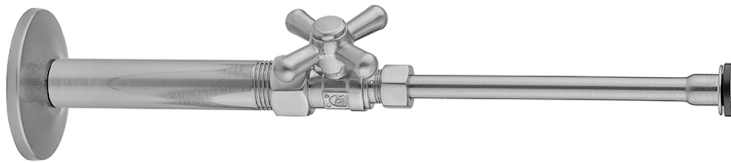

# Quarter Turn Straight Pattern 3/8" IPS x 3/8" O.D. Toilet Supply Kit with Standard Cross Handle, 12" Supply Tube, Escutcheon

**Model #: 618-71-**

## FEATURES:

- Complete Toilet Supply Kit
- Kit contains:
  - (1) Quarter Turn Straight Pattern 3/8" IPS x 3/8" O.D. Supply Valve with Standard Cross Handle P/N 618
  - (1) 12" Copper Supply Tube P/N 771
  - (1) Escutcheon P/N 740 (ULB P/N 6015)
  - (1) 3/8" Brass Nipple P/N 801-38.4

## SPECIFICATION DRAWING:

COMPONENTS	
DESCRIPTION	QTY:
STRAIGHT VALVE - STANDARD CROSS HANDLE	1
12" X 3/8" O.D. SUPPLY TUBE	1
ESCUTCHEON	1
PLASTIC FILL VALVE COUPLING NUT	1
4" NIPPLE	1

## FEATURES:

- Complete Toilet Supply Kit
- Kit contains:
  - (1) Quarter Turn Straight Pattern 3/8" IPS x 3/8" O.D. Supply Valve with Oval Handle P/N 618-8
  - (1) 12" Copper Supply Tube P/N 771
  - (1) Escutcheon P/N 740 (ULB P/N 6015)
  - (1) 3/8" Brass Nipple P/N 801-38.4