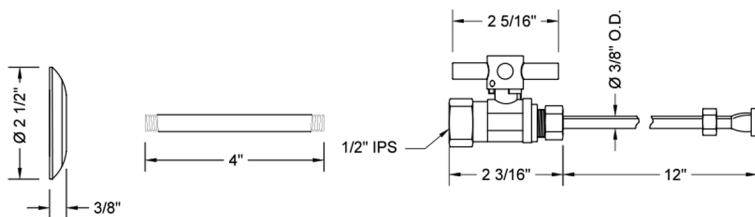

SPECIFICATION DRAWING:

COMPONENTS	
DESCRIPTION	QTY:
STRAIGHT VALVE - CONTEMPO CROSS HANDLE	1
12" X 3/8" O.D. SUPPLY TUBE	1
ESCUTCHEON	1
PLASTIC FILL VALVE COUPLING NUT	1
4" NIPPLE	1