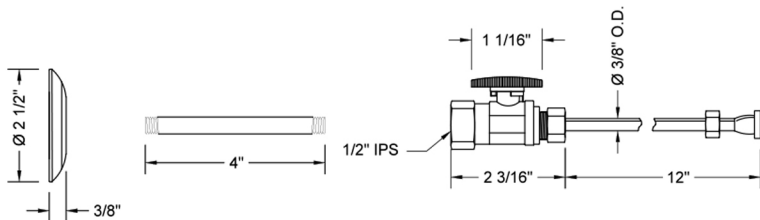

SPECIFICATION DRAWING:

COMPONENTS	
DESCRIPTION	QTY:
STRAIGHT VALVE - OVAL HANDLE	1
12" X 3/8" O.D. SUPPLY TUBE	1
ESCUTCHEON	1
PLASTIC FILL VALVE COUPLING NUT	1
4" NIPPLE	1