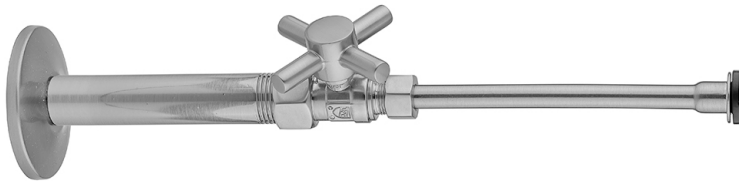

## SPECIFICATION DRAWING:

| COMPONENTS                             |      |
|--|------|
| DESCRIPTION                            | QTY: |
| STRAIGHT VALVE - CONTEMPO LEVER HANDLE | 1    |
| 12" X 3/8" O.D. SUPPLY TUBE            | 1    |
| ESCUTCHEON                             | 1    |
| PLASTIC FILL VALVE COUPLING NUT        | 1    |
| 4" NIPPLE                              | 1    |

## AVAILABLE HANDLES:

# Quarter Turn Straight Pattern 1/2" IPS x 3/8" O.D. Toilet Supply Kit with Contempo Cross Handle, 12" Supply Tube, Escutcheon

**Model #: 619-4-71-**

## FEATURES:

- Complete Toilet Supply Kit
- Kit contains:
  - (1) Quarter Turn Straight Pattern 1/2" IPS x 3/8" O.D. Supply Valve with Contempo Cross Handle P/N 619-4
  - (1) 12" Copper Supply Tube P/N 771
  - (1) Escutcheon P/N 741 (ULB P/N 6015)
  - (1) 1/2" Brass Nipple P/N 801-12.4