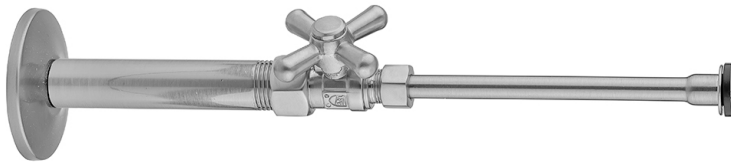

# Quarter Turn Straight Pattern 1/2" IPS x 3/8" O.D. Toilet Supply Kit with Standard Cross Handle, 12" Supply Tube, Escutcheon

**Model #: 619-71-**

## FEATURES:

- Complete Toilet Supply Kit
- Kit contains:
  - (1) Quarter Turn Straight Pattern 1/2" IPS x 3/8" O.D. Supply Valve with Standard Cross Handle P/N 619
  - (1) 12" Copper Supply Tube P/N 771
  - (1) Escutcheon P/N 741 (ULB P/N 6015)
  - (1) 1/2" Brass Nipple P/N 801-12.4

## SPECIFICATION DRAWING:

| COMPONENTS                             |      |
|--|------|
| DESCRIPTION                            | QTY: |
| STRAIGHT VALVE - STANDARD CROSS HANDLE | 1    |
| 12" X 3/8" O.D. SUPPLY TUBE            | 1    |
| ESCUTCHEON                             | 1    |
| PLASTIC FILL VALVE COUPLING NUT        | 1    |
| 4" NIPPLE                              | 1    |

# Quarter Turn Straight Pattern 1/2" IPS x 3/8" O.D. Toilet Supply Kit with Oval Handle, 12" Supply Tube, Escutcheon

**Model #: 619-8-71-**