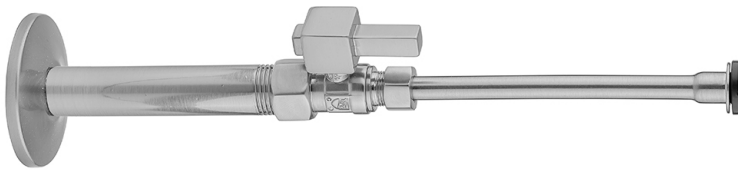

## SPECIFICATION DRAWING:

| COMPONENTS                             |      |
|--|------|
| DESCRIPTION                            | QTY: |
| STRAIGHT VALVE - CONTEMPO CROSS HANDLE | 1    |
| 12" X 3/8" O.D. SUPPLY TUBE            | 1    |
| ESCUTCHEON                             | 1    |
| PLASTIC FILL VALVE COUPLING NUT        | 1    |
| 4" NIPPLE                              | 1    |

## AVAILABLE HANDLES:

# Quarter Turn Straight Pattern 1/2" IPS x 3/8" O.D. Toilet Supply Kit with Square Lever 12" Supply Tube, Escutcheon

**Model #: 619-6-71-**

## FEATURES:

- Complete Toilet Supply Kit
- Kit contains:
  - (1) Quarter Turn Straight Pattern 1/2" IPS x 3/8" O.D. Supply Valve with Square Lever Handle P/N 619-6
  - (1) 12" Copper Supply Tube P/N 771
  - (1) Escutcheon P/N 741 (ULB P/N 6015)
  - (1) 1/2" Brass Nipple P/N 801-12.4