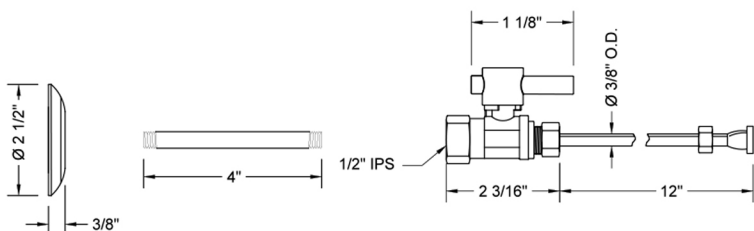

Quarter Turn Straight Pattern 1/2" IPS x 3/8" O.D. Toilet Supply Kit with Contempo Lever Handle, 12" Supply Tube, Escutcheon

Model #: 619-2-71-

FEATURES:

- Complete Toilet Supply Kit
- Kit contains:
  - (1) Quarter Turn Straight Pattern 1/2" IPS x 3/8" O.D. Supply Valve with Contempo lever Handle P/N 619-2
  - (1) 12" Copper Supply Tube P/N 771
  - (1) Escutcheon P/N 741 (ULB P/N 6015)
  - (1) 1/2" Brass Nipple P/N 801-12.4

AVAILABLE FINISHES:

Polished Chrome (PCH)	Satin Chrome (SC)	Bronze Umber (BU)
Satin Nickel (SN)	Pewter (PEW)	Caramel Bronze (CB)
Polished Nickel (PN)	Antique Brass (AB)	Antique Copper (ACU)
Oil-Rubbed Bronze (ORB)	Polished Brass (PB)	Polished Copper (PCU)
Vintage Bronze (VB)	Satin Brass (SB)	Rose Gold (RG)
Matte Black (MBK)	Satin Gold (SG)	Polished Gold (PG)
Black Nickel (BKN)	Bombay Gold (BG)	Jewelers Gold (JG)
Europa Bronze (EB)	White (WH)	Sedona Beige (SDB)
Tristan Brass (TB)	Unlacquered Brass (ULB)	

SPECIFICATION DRAWING:

COMPONENTS	
DESCRIPTION	QTY:
STRAIGHT VALVE - CONTEMPO LEVER HANDLE	1
12" X 3/8" O.D. SUPPLY TUBE	1
ESCUTCHEON	1
PLASTIC FILL VALVE COUPLING NUT	1
4" NIPPLE	1

AVAILABLE HANDLES: