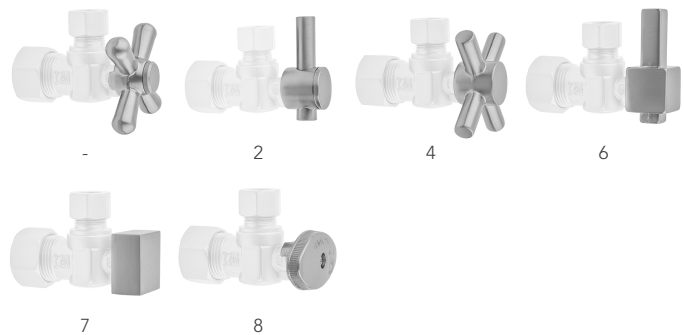

# Quarter Turn Straight Pattern 1/2" IPS x 3/8" O.D. Toilet Supply Kit with Standard Cross Handle, 12" Supply Tube, Escutcheon

**Model #: 619-71-**

## FEATURES:

- Complete Toilet Supply Kit
- Kit contains:
  - (1) Quarter Turn Straight Pattern 1/2" IPS x 3/8" O.D. Supply Valve with Standard Cross Handle P/N 619
  - (1) 12" Copper Supply Tube P/N 771
  - (1) Escutcheon P/N 741 (ULB P/N 6015)
  - (1) 1/2" Brass Nipple P/N 801-12.4

## SPECIFICATION DRAWING:

| COMPONENTS                             |      |
|--|------|
| DESCRIPTION                            | QTY: |
| STRAIGHT VALVE - STANDARD CROSS HANDLE | 1    |
| 12" X 3/8" O.D. SUPPLY TUBE            | 1    |
| ESCUTCHEON                             | 1    |
| PLASTIC FILL VALVE COUPLING NUT        | 1    |
| 4" NIPPLE                              | 1    |

# Quarter Turn Straight Pattern 1/2" IPS x 3/8" O.D. Toilet Supply Kit with Oval Handle, 12" Supply Tube, Escutcheon

**Model #: 619-8-71-**