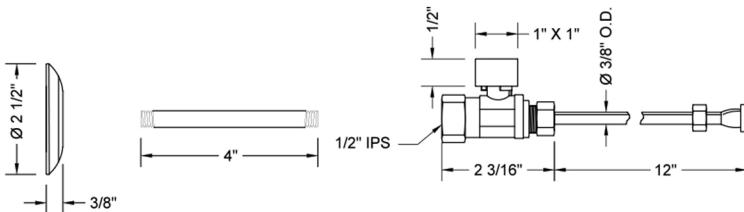

Quarter Turn Straight Pattern 1/2" IPS x 3/8" O.D. Toilet Supply Kit with Square Handle, 12" Supply Tube, Escutcheon

Model #: 619-7-71-

FEATURES:

- Complete Toilet Supply Kit
- Kit contains:
  - (1) Quarter Turn Straight Pattern 1/2" IPS x 3/8" O.D. Supply Valve with Square Handle P/N 619-7
  - (1) 12" Copper Supply Tube P/N 771
  - (1) Escutcheon P/N 741 (ULB P/N 6015)
  - (1) 1/2" Brass Nipple P/N 801-12.4

AVAILABLE FINISHES:

Polished Chrome (PCH)	Satin Chrome (SC)	Bronze Umber (BU)
Satin Nickel (SN)	Pewter (PEW)	Caramel Bronze (CB)
Polished Nickel (PN)	Antique Brass (AB)	Antique Copper (ACU)
Oil-Rubbed Bronze (ORB)	Polished Brass (PB)	Polished Copper (PCU)
Vintage Bronze (VB)	Satin Brass (SB)	Rose Gold (RG)
Matte Black (MBK)	Satin Gold (SG)	Polished Gold (PG)
Black Nickel (BKN)	Bombay Gold (BG)	Jewelers Gold (JG)
Europa Bronze (EB)	White (WH)	Sedona Beige (SDB)
Tristan Brass (TB)		

SPECIFICATION DRAWING:

COMPONENTS	
DESCRIPTION	QTY:
STRAIGHT VALVE - SQUARE HANDLE	1
12" X 3/8" O.D. SUPPLY TUBE	1
ESCUTCHEON	1
PLASTIC FILL VALVE COUPLING NUT	1
4" NIPPLE	1

AVAILABLE HANDLES: