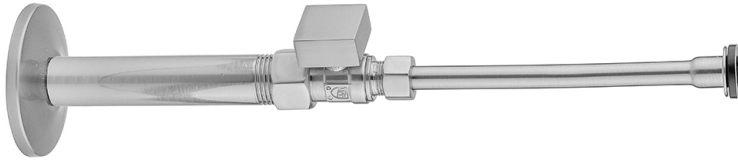

## SPECIFICATION DRAWING:

| COMPONENTS                           |      |
|--------------------------------------|------|
| DESCRIPTION                          | QTY: |
| STRAIGHT VALVE - SQUARE LEVER HANDLE | 1    |
| 12" X 3/8" O.D. SUPPLY TUBE          | 1    |
| ESCUTCHEON                           | 1    |
| PLASTIC FILL VALVE COUPLING NUT      | 1    |
| 4" NIPPLE                            | 1    |

## AVAILABLE HANDLES:

# Quarter Turn Straight Pattern 1/2" IPS x 3/8" O.D. Toilet Supply Kit with Square Handle, 12" Supply Tube, Escutcheon

**Model #: 619-7-71-**

## FEATURES:

- Complete Toilet Supply Kit
- Kit contains:
  - (1) Quarter Turn Straight Pattern 1/2" IPS x 3/8" O.D. Supply Valve with Square Handle P/N 619-7
  - (1) 12" Copper Supply Tube P/N 771
  - (1) Escutcheon P/N 741 (ULB P/N 6015)
  - (1) 1/2" Brass Nipple P/N 801-12.4