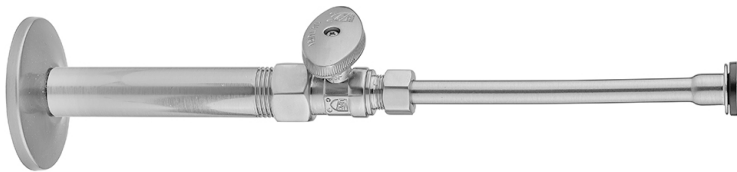

## FEATURES:

- Complete Toilet Supply Kit
- Kit contains:
  - (1) Quarter Turn Straight Pattern 1/2" IPS x 3/8" O.D. Supply Valve with Standard Cross Handle P/N 619
  - (1) 12" Copper Supply Tube P/N 771
  - (1) Escutcheon P/N 741 (ULB P/N 6015)
  - (1) 1/2" Brass Nipple P/N 801-12.4

## SPECIFICATION DRAWING:

| COMPONENTS                             |      |
|--|------|
| DESCRIPTION                            | QTY: |
| STRAIGHT VALVE - STANDARD CROSS HANDLE | 1    |
| 12" X 3/8" O.D. SUPPLY TUBE            | 1    |
| ESCUTCHEON                             | 1    |
| PLASTIC FILL VALVE COUPLING NUT        | 1    |
| 4" NIPPLE                              | 1    |

# Quarter Turn Straight Pattern 1/2" IPS x 3/8" O.D. Toilet Supply Kit with Oval Handle, 12" Supply Tube, Escutcheon

**Model #: 619-8-71-**

## FEATURES:

- Complete Toilet Supply Kit
- Kit contains:
  - (1) Quarter Turn Straight Pattern 1/2" IPS x 3/8" O.D. Supply Valve with Oval Handle P/N 619-8
  - (1) 12" Copper Supply Tube P/N 771
  - (1) Escutcheon P/N 741 (ULB P/N 6015)
  - (1) 1/2" Brass Nipple P/N 801-12.4