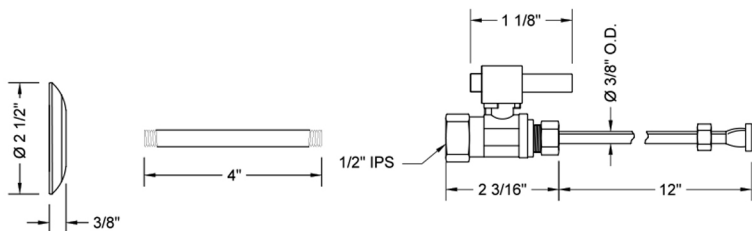

SPECIFICATION DRAWING:

COMPONENTS	
DESCRIPTION	QTY:
STRAIGHT VALVE - SQUARE LEVER HANDLE	1
12" X 3/8" O.D. SUPPLY TUBE	1
ESCUTCHEON	1
PLASTIC FILL VALVE COUPLING NUT	1
4" NIPPLE	1