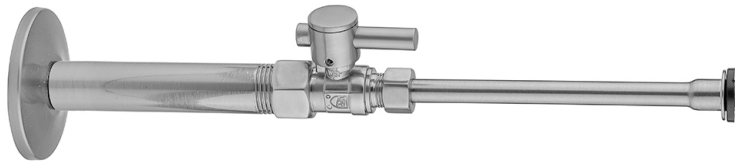

## FEATURES:

- Complete Toilet Supply Kit
- Kit contains:
  - (1) Quarter Turn Straight Pattern 1/2" IPS x 3/8" O.D. Supply Valve with Oval Handle P/N 619-8
  - (1) 12" Copper Supply Tube P/N 771
  - (1) Escutcheon P/N 741 (ULB P/N 6015)
  - (1) 1/2" Brass Nipple P/N 801-12.4

## AVAILABLE HANDLES:

# Quarter Turn Straight Pattern 1/2" IPS x 3/8" O.D. Toilet Supply Kit with Contempo Lever Handle, 12" Supply Tube, Escutcheon

**Model #: 619-2-71-**

## FEATURES:

- Complete Toilet Supply Kit
- Kit contains:
  - (1) Quarter Turn Straight Pattern 1/2" IPS x 3/8" O.D. Supply Valve with Contempo lever Handle P/N 619-2
  - (1) 12" Copper Supply Tube P/N 771
  - (1) Escutcheon P/N 741 (ULB P/N 6015)
  - (1) 1/2" Brass Nipple P/N 801-12.4