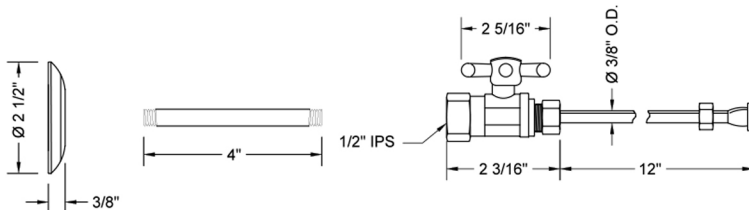

# Quarter Turn Straight Pattern 1/2" IPS x 3/8" O.D. Toilet Supply Kit with Standard Cross Handle, 12" Supply Tube, Escutcheon

**Model #: 619-71-**

## FEATURES:

- Complete Toilet Supply Kit
- Kit contains:
  - (1) Quarter Turn Straight Pattern 1/2" IPS x 3/8" O.D. Supply Valve with Standard Cross Handle P/N 619
  - (1) 12" Copper Supply Tube P/N 771
  - (1) Escutcheon P/N 741 (ULB P/N 6015)
  - (1) 1/2" Brass Nipple P/N 801-12.4

## SPECIFICATION DRAWING:

| COMPONENTS                             |      |
|--|------|
| DESCRIPTION                            | QTY: |
| STRAIGHT VALVE - STANDARD CROSS HANDLE | 1    |
| 12" X 3/8" O.D. SUPPLY TUBE            | 1    |
| ESCUTCHEON                             | 1    |
| PLASTIC FILL VALVE COUPLING NUT        | 1    |
| 4" NIPPLE                              | 1    |