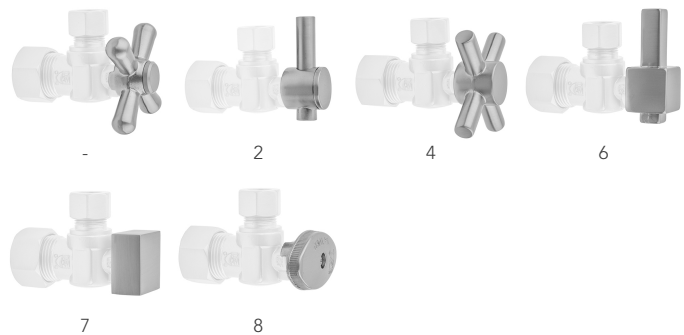

**SPECIFICATION DRAWING:**

COMPONENTS	
DESCRIPTION	QTY:
STRAIGHT VALVE - OVAL HANDLE	1
12" X 3/8" O.D. SUPPLY TUBE	1
ESCUTCHEON	1
PLASTIC FILL VALVE COUPLING NUT	1

**AVAILABLE HANDLES:**

Quarter Turn Straight Pattern 5/8" O.D. Compression (Fits 1/2" Copper) x 3/8" O.D. Toilet Supply Kit with Contempo Lever Handle, 12" Supply Tube, Escutcheon  
**Model #: 622-2-71-**

**FEATURES:**

- Complete Toilet Supply Kit
- Kit contains:
  - (1) Quarter Turn Straight Pattern 5/8" O.D. Compression (Fits 1/2" Copper) x 3/8" O.D. Supply Valve with Contempo Lever Handle P/N 622-2
  - (1) 12" Copper Supply Tube P/N 771
  - (1) Escutcheon P/N 7463 (ULB P/N 6015)

**SPECIFICATION DRAWING:**

COMPONENTS	
DESCRIPTION	QTY:
STRAIGHT VALVE - CONTEMPO LEVER HANDLE	1
12" X 3/8" O.D. SUPPLY TUBE	1
ESCUTCHEON	1
PLASTIC FILL VALVE COUPLING NUT	1

**AVAILABLE HANDLES:**

Quarter Turn Straight Pattern 5/8" O.D. Compression (Fits 1/2" Copper) x 3/8" O.D. Toilet Supply Kit with Contempo Cross Handle, 12" Supply Tube, Escutcheon  
**Model #: 622-4-71-**

**FEATURES:**

- Complete Toilet Supply Kit
- Kit contains:
  - (1) Quarter Turn Straight Pattern 5/8" O.D. Compression (Fits 1/2" Copper) x 3/8" O.D. Supply Valve with Contempo Cross Handle P/N 622-4
  - (1) 12" Copper Supply Tube P/N 771
  - (1) Escutcheon P/N 7463 (ULB P/N 6015)