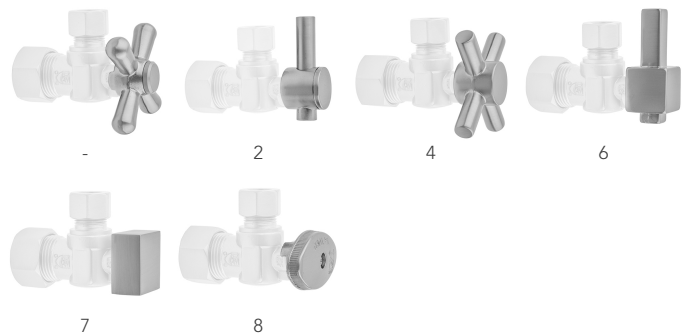

**SPECIFICATION DRAWING:**

COMPONENTS	
DESCRIPTION	QTY:
STRAIGHT VALVE - CONTEMPO LEVER HANDLE	1
12" X 3/8" O.D. SUPPLY TUBE	1
ESCUTCHEON	1
PLASTIC FILL VALVE COUPLING NUT	1

**AVAILABLE HANDLES:**

Quarter Turn Straight Pattern 5/8" O.D. Compression (Fits 1/2" Copper) x 3/8" O.D. Toilet Supply Kit with Contempo Cross Handle, 12" Supply Tube, Escutcheon  
**Model #: 622-4-71-**

**FEATURES:**

- Complete Toilet Supply Kit
- Kit contains:
  - (1) Quarter Turn Straight Pattern 5/8" O.D. Compression (Fits 1/2" Copper) x 3/8" O.D. Supply Valve with Contempo Cross Handle P/N 622-4
  - (1) 12" Copper Supply Tube P/N 771
  - (1) Escutcheon P/N 7463 (ULB P/N 6015)

**SPECIFICATION DRAWING:**

COMPONENTS	
DESCRIPTION	QTY:
STRAIGHT VALVE - CONTEMPO CROSS HANDLE	1
12" X 3/8" O.D. SUPPLY TUBE	1
ESCUTCHEON	1
PLASTIC FILL VALVE COUPLING NUT	1

**AVAILABLE HANDLES:**

# Quarter Turn Straight Pattern 5/8" O.D. Compression (Fits 1/2" Copper) x 3/8" O.D. Toilet Supply Kit with Square Lever Handle, 12" Supply Tube, Escutcheon

**Model #: 622-6-71-**