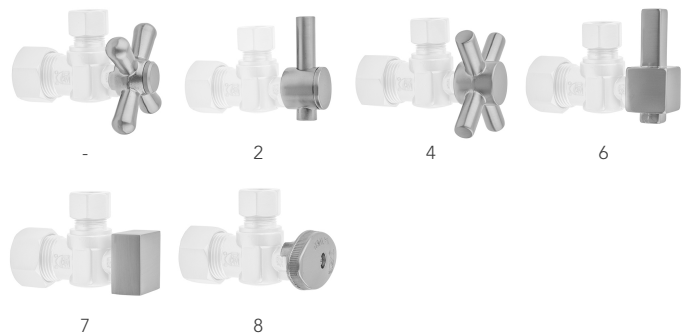

## AVAILABLE HANDLES:

Quarter Turn Straight Pattern 5/8" O.D. Compression (Fits 1/2" Copper) x 3/8" O.D. Toilet Supply Kit with Oval Handle, 12" Supply Tube, Escutcheon  
**Model #: 622-8-71-**

**FEATURES:**

- Complete Toilet Supply Kit
- Kit contains:
  - (1) Quarter Turn Straight Pattern 5/8" O.D. Compression (Fits 1/2" Copper) x 3/8" O.D. Supply Valve with Oval Handle P/N 622-8
  - (1) 12" Copper Supply Tube P/N 771
  - (1) Escutcheon P/N 7463 (ULB P/N 6015)

**SPECIFICATION DRAWING:**

COMPONENTS	
DESCRIPTION	QTY:
STRAIGHT VALVE - OVAL HANDLE	1
12" X 3/8" O.D. SUPPLY TUBE	1
ESCUTCHEON	1
PLASTIC FILL VALVE COUPLING NUT	1

**AVAILABLE HANDLES:**

Quarter Turn Straight Pattern 5/8" O.D. Compression (Fits 1/2" Copper) x 3/8" O.D. Toilet Supply Kit with Contempo Lever Handle, 12" Supply Tube, Escutcheon  
**Model #: 622-2-71-**

**FEATURES:**

- Complete Toilet Supply Kit
- Kit contains:
  - (1) Quarter Turn Straight Pattern 5/8" O.D. Compression (Fits 1/2" Copper) x 3/8" O.D. Supply Valve with Contempo Lever Handle P/N 622-2
  - (1) 12" Copper Supply Tube P/N 771
  - (1) Escutcheon P/N 7463 (ULB P/N 6015)