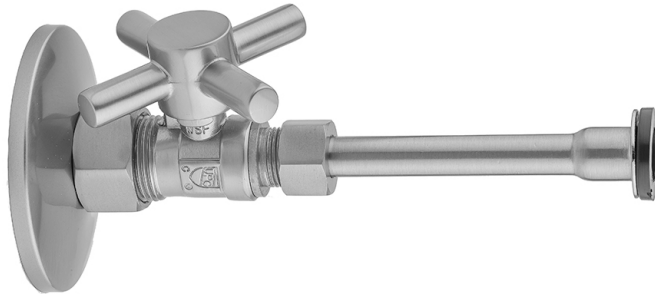

# Quarter Turn Straight Pattern 5/8" O.D. Compression (Fits 1/2" Copper) x 3/8" O.D. Toilet Supply Kit with Standard Cross Handle, 12" Supply Tube, Escutcheon

**Model #: 622-71-**

**SPECIFICATION DRAWING:**

COMPONENTS	
DESCRIPTION	QTY:
STRAIGHT VALVE - OVAL HANDLE	1
12" X 3/8" O.D. SUPPLY TUBE	1
ESCUTCHEON	1
PLASTIC FILL VALVE COUPLING NUT	1

**AVAILABLE HANDLES:**

Quarter Turn Straight Pattern 5/8" O.D. Compression (Fits 1/2" Copper) x 3/8" O.D. Toilet Supply Kit with Contempo Lever Handle, 12" Supply Tube, Escutcheon  
**Model #: 622-2-71-**

**SPECIFICATION DRAWING:**

COMPONENTS	
DESCRIPTION	QTY:
STRAIGHT VALVE - CONTEMPO LEVER HANDLE	1
12" X 3/8" O.D. SUPPLY TUBE	1
ESCUTCHEON	1
PLASTIC FILL VALVE COUPLING NUT	1

**AVAILABLE HANDLES:**

Quarter Turn Straight Pattern 5/8" O.D. Compression (Fits 1/2" Copper) x 3/8" O.D. Toilet Supply Kit with Contempo Cross Handle, 12" Supply Tube, Escutcheon  
**Model #: 622-4-71-**

**FEATURES:**

- Complete Toilet Supply Kit
- Kit contains:
  - (1) Quarter Turn Straight Pattern 5/8" O.D. Compression (Fits 1/2" Copper) x 3/8" O.D. Supply Valve with Contempo Cross Handle P/N 622-4
  - (1) 12" Copper Supply Tube P/N 771
  - (1) Escutcheon P/N 7463 (ULB P/N 6015)