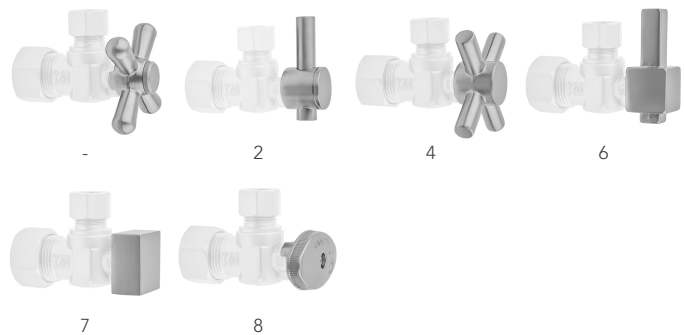

# Quarter Turn Straight Pattern 5/8" O.D. Compression (Fits 1/2" Copper) x 3/8" O.D. Toilet Supply Kit with Square Lever Handle, 12" Supply Tube, Escutcheon

**Model #: 622-6-71-**

## FEATURES:

- Complete Toilet Supply Kit
- Kit contains:
  - (1) Quarter Turn Straight Pattern 5/8" O.D. Compression (Fits 1/2" Copper) x 3/8" O.D. Supply Valve with Square Lever Handle P/N 622-6
  - (1) 12" Copper Supply Tube P/N 771
  - (1) Escutcheon P/N 7463 (ULB P/N 6015)

## SPECIFICATION DRAWING:

COMPONENTS	
DESCRIPTION	QTY:
STRAIGHT VALVE - SQUARE LEVER HANDLE	1
12" X 3/8" O.D. SUPPLY TUBE	1
ESCUTCHEON	1
PLASTIC FILL VALVE COUPLING NUT	1

## AVAILABLE HANDLES:

Quarter Turn Straight Pattern 5/8" O.D. Compression (Fits 1/2" Copper) x 3/8" O.D. Toilet Supply Kit Square Handle, 12" Supply Tube, Escutcheon  
**Model #: 622-7-71-**

**FEATURES:**