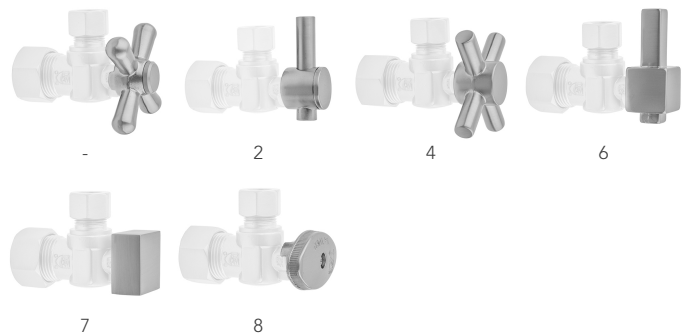

# Quarter Turn Straight Pattern 5/8" O.D. Compression (Fits 1/2" Copper) x 3/8" O.D. Toilet Supply Kit with Standard Cross Handle, 12" Supply Tube, Escutcheon

**Model #: 622-71-**

## FEATURES:

- Complete Toilet Supply Kit
- Kit contains:
  - (1) Quarter Turn Straight Pattern 5/8" O.D. Compression (Fits 1/2" Copper) x 3/8" O.D. Supply Valve with Standard Cross Handle P/N 622-6
  - (1) 12" Copper Supply Tube P/N 771
  - (1) Escutcheon P/N 7463 (ULB P/N 6015)

## SPECIFICATION DRAWING:

COMPONENTS	
DESCRIPTION	QTY:
STRAIGHT VALVE - STANDARD CROSS HANDLE	1
12" X 3/8" O.D. SUPPLY TUBE	1
ESCUTCHEON	1
PLASTIC FILL VALVE COUPLING NUT	1

## AVAILABLE HANDLES:

Quarter Turn Straight Pattern 5/8" O.D. Compression (Fits 1/2" Copper) x 3/8" O.D. Toilet Supply Kit with Oval Handle, 12" Supply Tube, Escutcheon  
**Model #: 622-8-71-**

**FEATURES:**