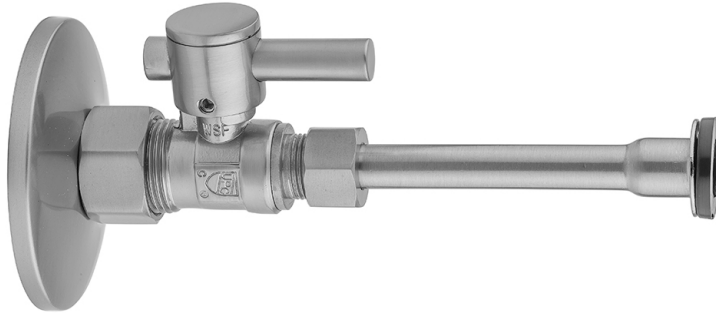

# Quarter Turn Straight Pattern 5/8" O.D. Compression (Fits 1/2" Copper) x 3/8" O.D. Toilet Supply Kit with Standard Cross Handle, 12" Supply Tube, Escutcheon

**Model #: 622-71-**

- Complete Toilet Supply Kit
- Kit contains:
  - (1) Quarter Turn Straight Pattern 5/8" O.D. Compression (Fits 1/2" Copper) x 3/8" O.D. Supply Valve with Oval Handle P/N 622-8
  - (1) 12" Copper Supply Tube P/N 771
  - (1) Escutcheon P/N 7463 (ULB P/N 6015)

**SPECIFICATION DRAWING:**

COMPONENTS	
DESCRIPTION	QTY:
STRAIGHT VALVE - OVAL HANDLE	1
12" X 3/8" O.D. SUPPLY TUBE	1
ESCUTCHEON	1
PLASTIC FILL VALVE COUPLING NUT	1

**AVAILABLE HANDLES:**

Quarter Turn Straight Pattern 5/8" O.D. Compression (Fits 1/2" Copper) x 3/8" O.D. Toilet Supply Kit with Contempo Lever Handle, 12" Supply Tube, Escutcheon  
**Model #: 622-2-71-**

**FEATURES:**

- Complete Toilet Supply Kit
- Kit contains:
  - (1) Quarter Turn Straight Pattern 5/8" O.D. Compression (Fits 1/2" Copper) x 3/8" O.D. Supply Valve with Contempo Lever Handle P/N 622-2
  - (1) 12" Copper Supply Tube P/N 771
  - (1) Escutcheon P/N 7463 (ULB P/N 6015)