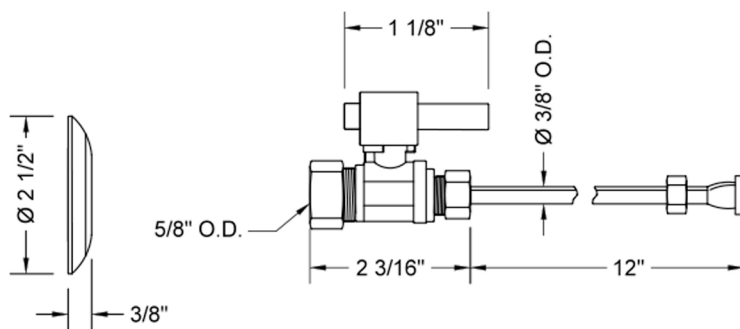

# Quarter Turn Straight Pattern 5/8" O.D. Compression (Fits 1/2" Copper) x 3/8" O.D. Toilet Supply Kit with Standard Cross Handle, 12" Supply Tube, Escutcheon

**Model #: 622-71-**

## FEATURES:

- Complete Toilet Supply Kit
- Kit contains:
  - (1) Quarter Turn Straight Pattern 5/8" O.D. Compression (Fits 1/2" Copper) x 3/8" O.D. Supply Valve with Square Lever Handle P/N 622-6
  - (1) 12" Copper Supply Tube P/N 771
  - (1) Escutcheon P/N 7463 (ULB P/N 6015)

## SPECIFICATION DRAWING:

COMPONENTS	
DESCRIPTION	QTY:
STRAIGHT VALVE - SQUARE LEVER HANDLE	1
12" X 3/8" O.D. SUPPLY TUBE	1
ESCUTCHEON	1
PLASTIC FILL VALVE COUPLING NUT	1