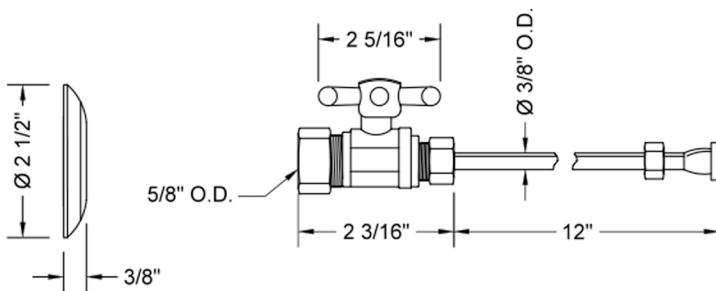

# Quarter Turn Straight Pattern 5/8" O.D. Compression (Fits 1/2" Copper) x 3/8" O.D. Toilet Supply Kit with Standard Cross Handle, 12" Supply Tube, Escutcheon

**Model #: 622-71-**

## FEATURES:

- Complete Toilet Supply Kit
- Kit contains:
  - (1) Quarter Turn Straight Pattern 5/8" O.D. Compression (Fits 1/2" Copper) x 3/8" O.D. Supply Valve with Standard Cross Handle P/N 622-6
  - (1) 12" Copper Supply Tube P/N 771
  - (1) Escutcheon P/N 7463 (ULB P/N 6015)

## SPECIFICATION DRAWING:

COMPONENTS	
DESCRIPTION	QTY:
STRAIGHT VALVE - STANDARD CROSS HANDLE	1
12" X 3/8" O.D. SUPPLY TUBE	1
ESCUTCHEON	1
PLASTIC FILL VALVE COUPLING NUT	1

**SPECIFICATION DRAWING:**

COMPONENTS	
DESCRIPTION	QTY:
STRAIGHT VALVE - SQUARE HANDLE	1
12" X 3/8" O.D. SUPPLY TUBE	1
ESCUTCHEON	1
PLASTIC FILL VALVE COUPLING NUT	1

**AVAILABLE HANDLES:**