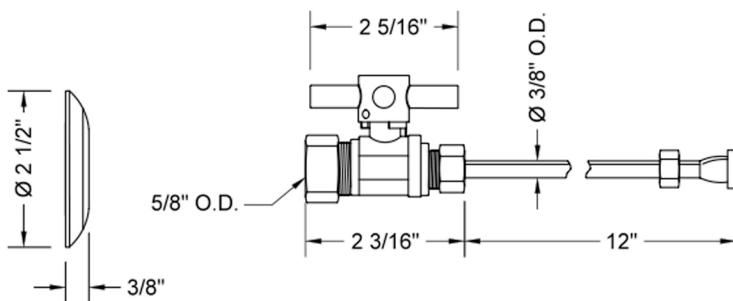

SPECIFICATION DRAWING:

COMPONENTS	
DESCRIPTION	QTY:
STRAIGHT VALVE - CONTEMPO CROSS HANDLE	1
12" X 3/8" O.D. SUPPLY TUBE	1
ESCUTCHEON	1
PLASTIC FILL VALVE COUPLING NUT	1