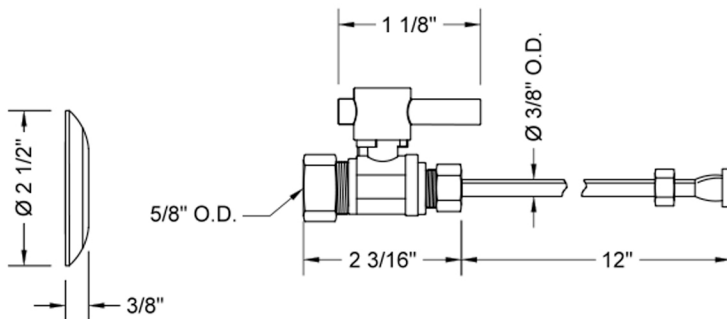

SPECIFICATION DRAWING:

COMPONENTS	
DESCRIPTION	QTY:
STRAIGHT VALVE - CONTEMPO LEVER HANDLE	1
12" X 3/8" O.D. SUPPLY TUBE	1
ESCUTCHEON	1
PLASTIC FILL VALVE COUPLING NUT	1