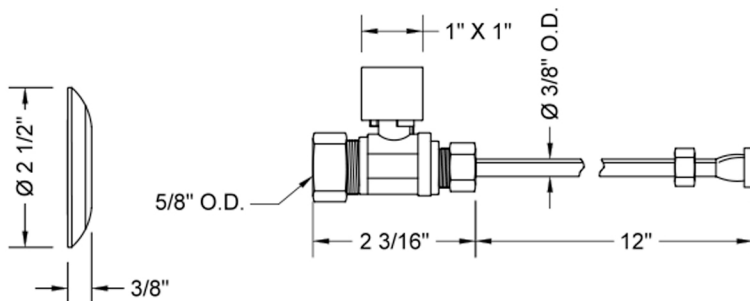

SPECIFICATION DRAWING:

COMPONENTS	
DESCRIPTION	QTY:
STRAIGHT VALVE - SQUARE HANDLE	1
12" X 3/8" O.D. SUPPLY TUBE	1
ESCUTCHEON	1
PLASTIC FILL VALVE COUPLING NUT	1