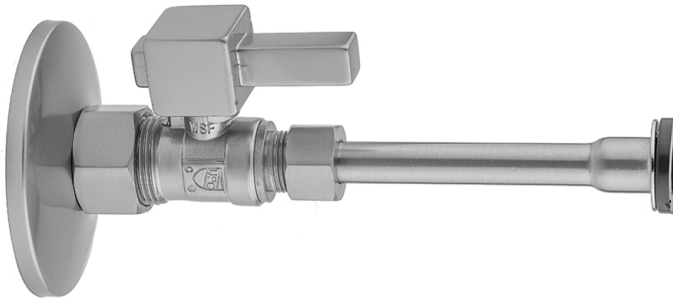

# Quarter Turn Straight Pattern 5/8" O.D. Compression (Fits 1/2" Copper) x 3/8" O.D. Toilet Supply Kit with Standard Cross Handle, 12" Supply Tube, Escutcheon

**Model #: 622-71-**

**SPECIFICATION DRAWING:**

COMPONENTS	
DESCRIPTION	QTY:
STRAIGHT VALVE - CONTEMPO CROSS HANDLE	1
12" X 3/8" O.D. SUPPLY TUBE	1
ESCUTCHEON	1
PLASTIC FILL VALVE COUPLING NUT	1

**AVAILABLE HANDLES:**

# Quarter Turn Straight Pattern 5/8" O.D. Compression (Fits 1/2" Copper) x 3/8" O.D. Toilet Supply Kit with Square Lever Handle, 12" Supply Tube, Escutcheon

**Model #: 622-6-71-**

## FEATURES:

- Complete Toilet Supply Kit
- Kit contains:
  - (1) Quarter Turn Straight Pattern 5/8" O.D. Compression (Fits 1/2" Copper) x 3/8" O.D. Supply Valve with Square Lever Handle P/N 622-6
  - (1) 12" Copper Supply Tube P/N 771
  - (1) Escutcheon P/N 7463 (ULB P/N 6015)