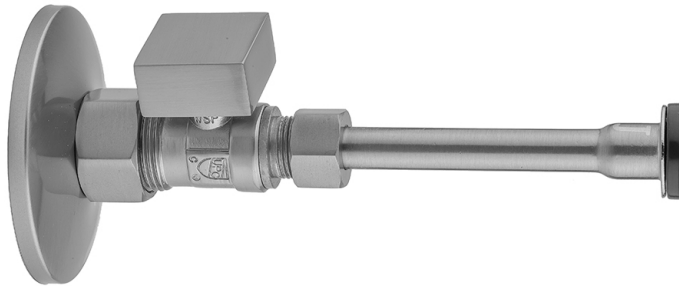

# Quarter Turn Straight Pattern 5/8" O.D. Compression (Fits 1/2" Copper) x 3/8" O.D. Toilet Supply Kit with Standard Cross Handle, 12" Supply Tube, Escutcheon

**Model #: 622-71-**

## SPECIFICATION DRAWING:

COMPONENTS	
DESCRIPTION	QTY:
STRAIGHT VALVE - SQUARE LEVER HANDLE	1
12" X 3/8" O.D. SUPPLY TUBE	1
ESCUTCHEON	1
PLASTIC FILL VALVE COUPLING NUT	1

## AVAILABLE HANDLES:

Quarter Turn Straight Pattern 5/8" O.D. Compression (Fits 1/2" Copper) x 3/8" O.D. Toilet Supply Kit Square Handle, 12" Supply Tube, Escutcheon  
**Model #: 622-7-71-**

**FEATURES:**

- Complete Toilet Supply Kit
- Kit contains:
  - (1) Quarter Turn Straight Pattern 5/8" O.D. Compression (Fits 1/2" Copper) x 3/8" O.D. Supply Valve with Square Handle P/N 622-7
  - (1) 12" Copper Supply Tube P/N 771
  - (1) Escutcheon P/N 7463 (ULB P/N 6015)