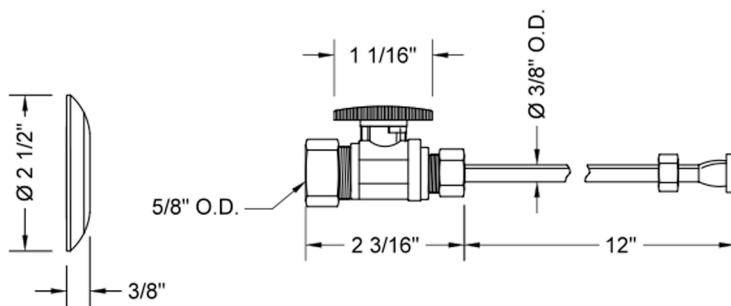

SPECIFICATION DRAWING:

COMPONENTS	
DESCRIPTION	QTY:
STRAIGHT VALVE - OVAL HANDLE	1
12" X 3/8" O.D. SUPPLY TUBE	1
ESCUTCHEON	1
PLASTIC FILL VALVE COUPLING NUT	1