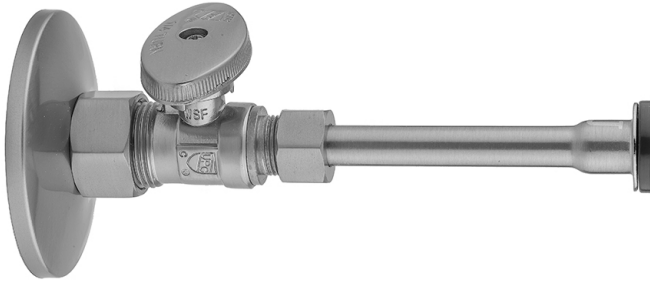

# Quarter Turn Straight Pattern 5/8" O.D. Compression (Fits 1/2" Copper) x 3/8" O.D. Toilet Supply Kit with Standard Cross Handle, 12" Supply Tube, Escutcheon

**Model #: 622-71-**

## SPECIFICATION DRAWING:

COMPONENTS	
DESCRIPTION	QTY:
STRAIGHT VALVE - STANDARD CROSS HANDLE	1
12" X 3/8" O.D. SUPPLY TUBE	1
ESCUTCHEON	1
PLASTIC FILL VALVE COUPLING NUT	1

## AVAILABLE HANDLES:

Quarter Turn Straight Pattern 5/8" O.D. Compression (Fits 1/2" Copper) x 3/8" O.D. Toilet Supply Kit with Oval Handle, 12" Supply Tube, Escutcheon  
**Model #: 622-8-71-**

**FEATURES:**

- Complete Toilet Supply Kit
- Kit contains:
  - (1) Quarter Turn Straight Pattern 5/8" O.D. Compression (Fits 1/2" Copper) x 3/8" O.D. Supply Valve with Oval Handle P/N 622-8
  - (1) 12" Copper Supply Tube P/N 771
  - (1) Escutcheon P/N 7463 (ULB P/N 6015)