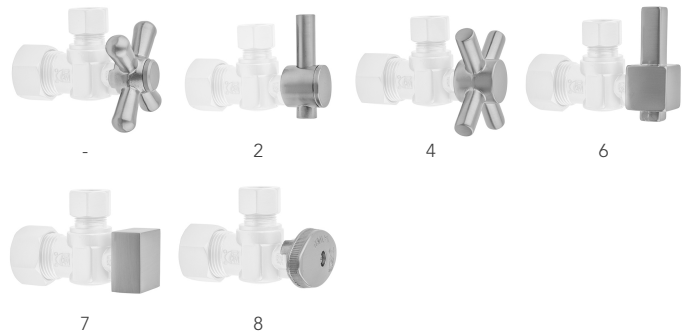

SPECIFICATION DRAWING:

COMPONENTS	
DESCRIPTION	QTY:
ANGLE VALVE - CONTEMPO LEVER HANDLE	1
12" X 1/2" O.D. SUPPLY TUBE	1
ESCUTCHEON	1
PLASTIC FILL VALVE COUPLING NUT	1
4" NIPPLE	1

AVAILABLE HANDLES:

Quarter Turn Angle Pattern 1/2" IPS x 3/8" O.D. Toilet Supply Kit with Contempo Cross Handle, 12" Supply Tube, Escutcheon

Model #: 616-4-71-

FEATURES:

- Complete Toilet Supply Kit
- Kit contains:
 - (1) Quarter Turn Angle Pattern 1/2" IPS x 3/8" O.D. Supply Valve with Contempo Cross Handle P/N 616-4
 - (1) 12" Copper Supply Tube P/N 771
 - (1) Escutcheon P/N 741 (ULB P/N 6015)
 - (1) 1/2" Brass Nipples P/N 801-12.4

SPECIFICATION DRAWING:

COMPONENTS	
DESCRIPTION	QTY:
ANGLE VALVE - CONTEMPO CROSS HANDLE	1
12" X 1/2" O.D. SUPPLY TUBE	1
ESCUTCHEON	1
PLASTIC FILL VALVE COUPLING NUT	1
4" NIPPLE	1

AVAILABLE HANDLES:

Quarter Turn Angle Pattern 1/2" IPS x 3/8" O.D. Toilet Supply Kit with Square Lever Handle, 12" Supply Tube, Escutcheon

Model #: 616-6-71-

FEATURES:

- Complete Toilet Supply Kit
- Kit contains:
 - (1) Quarter Turn Angle Pattern 1/2" IPS x 3/8" O.D. Supply Valve with Square Lever Handle P/N 616-6
 - (1) 12" Copper Supply Tube P/N 771
 - (1) Escutcheon P/N 741 (ULB P/N 6015)
 - (1) 1/2" Brass Nipples P/N 801-12.4