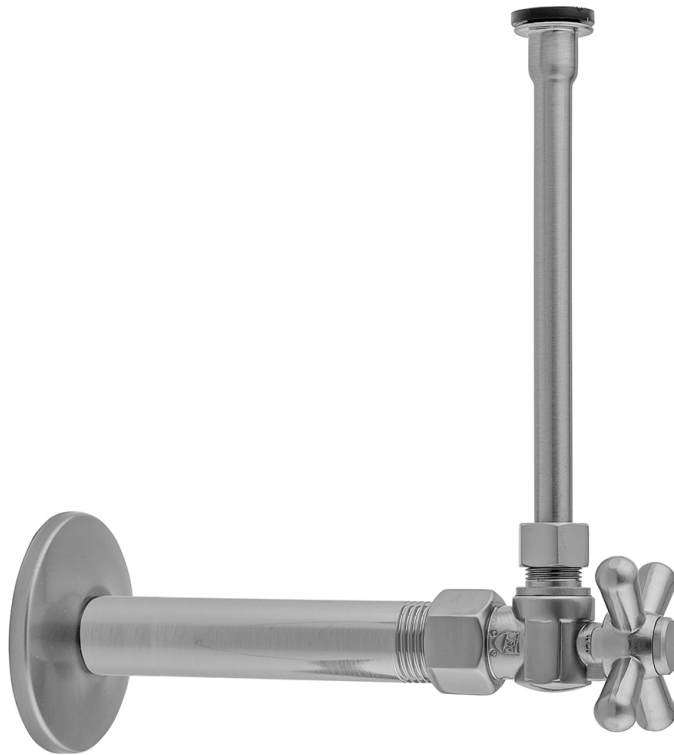

Quarter Turn Angle Pattern 1/2" IPS x 3/8" O.D. Toilet Supply Kit with Standard Cross Handle, 12" Supply Tube, Escutcheon

Model #: 616-71-

FEATURES:

- Complete Toilet Supply Kit
- Kit contains:
 - (1) Quarter Turn Angle Pattern 1/2" IPS x 3/8" O.D. Supply Valve with Standard Cross Handle P/N 616
 - (1) 12" Copper Supply Tube P/N 771
 - (1) Escutcheon P/N 741 (ULB P/N 6015)
 - (1) 1/2" Brass Nipple P/N 801-12.4

SPECIFICATION DRAWING:

COMPONENTS	
DESCRIPTION	QTY:
ANGLE VALVE - STANDARD CROSS HANDLE	1
12" X 1/2" O.D. SUPPLY TUBE	1
ESCUTCHEON	1
PLASTIC FILL VALVE COUPLING NUT	1
4" NIPPLE	1

AVAILABLE HANDLES:

Quarter Turn Angle Pattern 1/2" IPS x 3/8" O.D. Toilet Supply Kit with Oval Handle, 12" Supply Tube, Escutcheon

Model #: 616-8-71-

FEATURES:

- Complete Toilet Supply Kit
- Kit contains:
 - (1) Quarter Turn Angle Pattern 1/2" IPS x 3/8" O.D. Supply Valve with Oval Handle P/N 616-8
 - (1) 12" Copper Supply Tube P/N 771
 - (1) Escutcheon P/N 741 (ULB P/N 6015)
 - (1) 1/2" Brass Nipple P/N 801-12.4

SPECIFICATION DRAWING:

COMPONENTS	
DESCRIPTION	QTY:
ANGLE VALVE - OVAL HANDLE	1
12" X 1/2" O.D. SUPPLY TUBE	1
ESCUTCHEON	1
PLASTIC FILL VALVE COUPLING NUT	1
4" NIPPLE	1

AVAILABLE HANDLES:

Quarter Turn Angle Pattern 1/2" IPS x 3/8" O.D. Toilet Supply Kit with Contempo Lever Handle, 12" Supply Tube, Escutcheon