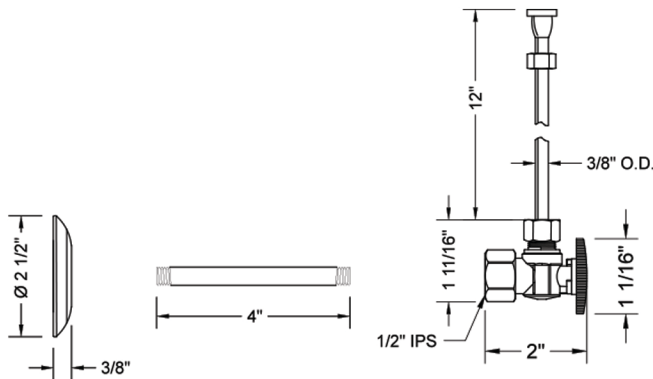

Quarter Turn Angle Pattern 1/2" IPS x 3/8" O.D. Toilet Supply Kit with Standard Cross Handle, 12" Supply Tube, Escutcheon

Model #: 616-71-

FEATURES:

- Complete Toilet Supply Kit
- Kit contains:
 - (1) Quarter Turn Angle Pattern 1/2" IPS x 3/8" O.D. Supply Valve with Standard Cross Handle P/N 616
 - (1) 12" Copper Supply Tube P/N 771
 - (1) Escutcheon P/N 741 (ULB P/N 6015)
 - (1) 1/2" Brass Nipple P/N 801-12.4

SPECIFICATION DRAWING:

COMPONENTS	
DESCRIPTION	QTY:
ANGLE VALVE - STANDARD CROSS HANDLE	1
12" X 1/2" O.D. SUPPLY TUBE	1
ESCUTCHEON	1
PLASTIC FILL VALVE COUPLING NUT	1
4" NIPPLE	1

AVAILABLE HANDLES:

Quarter Turn Angle Pattern 1/2" IPS x 3/8" O.D. Toilet Supply Kit with Oval Handle, 12" Supply Tube, Escutcheon

Model #: 616-8-71-

FEATURES:

- Complete Toilet Supply Kit
- Kit contains:
 - (1) Quarter Turn Angle Pattern 1/2" IPS x 3/8" O.D. Supply Valve with Oval Handle P/N 616-8
 - (1) 12" Copper Supply Tube P/N 771
 - (1) Escutcheon P/N 741 (ULB P/N 6015)
 - (1) 1/2" Brass Nipple P/N 801-12.4

SPECIFICATION DRAWING:

COMPONENTS	
DESCRIPTION	QTY:
ANGLE VALVE - OVAL HANDLE	1
12" X 1/2" O.D. SUPPLY TUBE	1
ESCUTCHEON	1
PLASTIC FILL VALVE COUPLING NUT	1
4" NIPPLE	1

AVAILABLE HANDLES:

Quarter Turn Angle Pattern 1/2" IPS x 3/8" O.D. Toilet Supply Kit with Contempo Lever Handle, 12" Supply Tube, Escutcheon