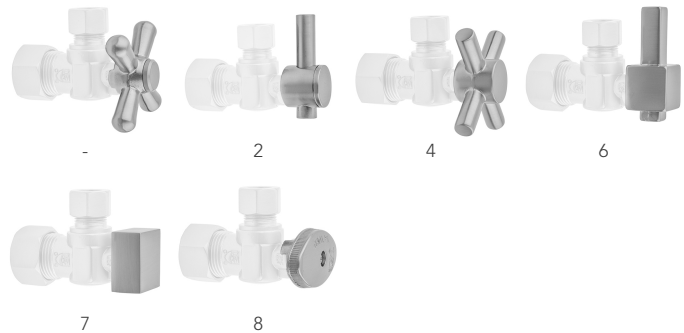

Quarter Turn Angle Pattern 1/2" IPS x 3/8" O.D. Toilet Supply Kit with Standard Cross Handle, 12" Supply Tube, Escutcheon

Model #: 616-71-

FEATURES:

- Complete Toilet Supply Kit
- Kit contains:
 - (1) Quarter Turn Angle Pattern 1/2" IPS x 3/8" O.D. Supply Valve with Standard Cross Handle P/N 616
 - (1) 12" Copper Supply Tube P/N 771
 - (1) Escutcheon P/N 741 (ULB P/N 6015)
 - (1) 1/2" Brass Nipple P/N 801-12.4

SPECIFICATION DRAWING:

COMPONENTS	
DESCRIPTION	QTY:
ANGLE VALVE - STANDARD CROSS HANDLE	1
12" X 1/2" O.D. SUPPLY TUBE	1
ESCUTCHEON	1
PLASTIC FILL VALVE COUPLING NUT	1
4" NIPPLE	1

AVAILABLE HANDLES:

Quarter Turn Angle Pattern 1/2" IPS x 3/8" O.D. Toilet Supply Kit with Oval Handle, 12" Supply Tube, Escutcheon

Model #: 616-8-71-

FEATURES:

- Complete Toilet Supply Kit
- Kit contains:
 - (1) Quarter Turn Angle Pattern 1/2" IPS x 3/8" O.D. Supply Valve with Oval Handle P/N 616-8
 - (1) 12" Copper Supply Tube P/N 771
 - (1) Escutcheon P/N 741 (ULB P/N 6015)
 - (1) 1/2" Brass Nipple P/N 801-12.4

SPECIFICATION DRAWING:

COMPONENTS	
DESCRIPTION	QTY:
ANGLE VALVE - OVAL HANDLE	1
12" X 1/2" O.D. SUPPLY TUBE	1
ESCUTCHEON	1
PLASTIC FILL VALVE COUPLING NUT	1
4" NIPPLE	1

AVAILABLE HANDLES:

Quarter Turn Angle Pattern 1/2" IPS x 3/8" O.D. Toilet Supply Kit with Contempo Lever Handle, 12" Supply Tube, Escutcheon