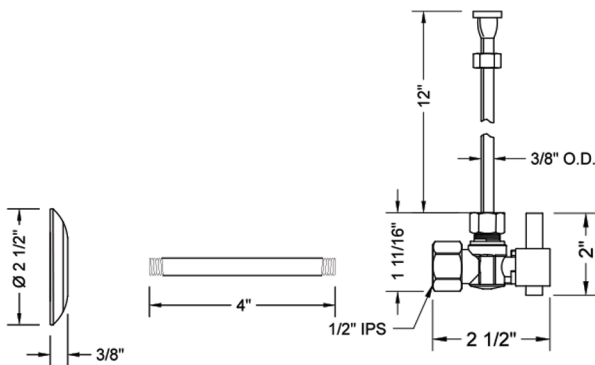

SPECIFICATION DRAWING:

COMPONENTS	
DESCRIPTION	QTY:
ANGLE VALVE - CONTEMPO CROSS HANDLE	1
12" X 1/2" O.D. SUPPLY TUBE	1
ESCUTCHEON	1
PLASTIC FILL VALVE COUPLING NUT	1
4" NIPPLE	1

AVAILABLE HANDLES:

Quarter Turn Angle Pattern 1/2" IPS x 3/8" O.D. Toilet Supply Kit with Square Lever Handle, 12" Supply Tube, Escutcheon

Model #: 616-6-71-

FEATURES:

- Complete Toilet Supply Kit
- Kit contains:
 - (1) Quarter Turn Angle Pattern 1/2" IPS x 3/8" O.D. Supply Valve with Square Lever Handle P/N 616-6
 - (1) 12" Copper Supply Tube P/N 771
 - (1) Escutcheon P/N 741 (ULB P/N 6015)
 - (1) 1/2" Brass Nipples P/N 801-12.4

SPECIFICATION DRAWING:

COMPONENTS	
DESCRIPTION	QTY:
ANGLE VALVE - SQUARE LEVER HANDLE	1
12" X 1/2" O.D. SUPPLY TUBE	1
ESCUTCHEON	1
PLASTIC FILL VALVE COUPLING NUT	1
4" NIPPLE	1

AVAILABLE HANDLES:

Quarter Turn Angle Pattern 1/2" IPS x 3/8" O.D. Toilet Supply Kit with Square Handle, 12" Supply Tube, Escutcheon