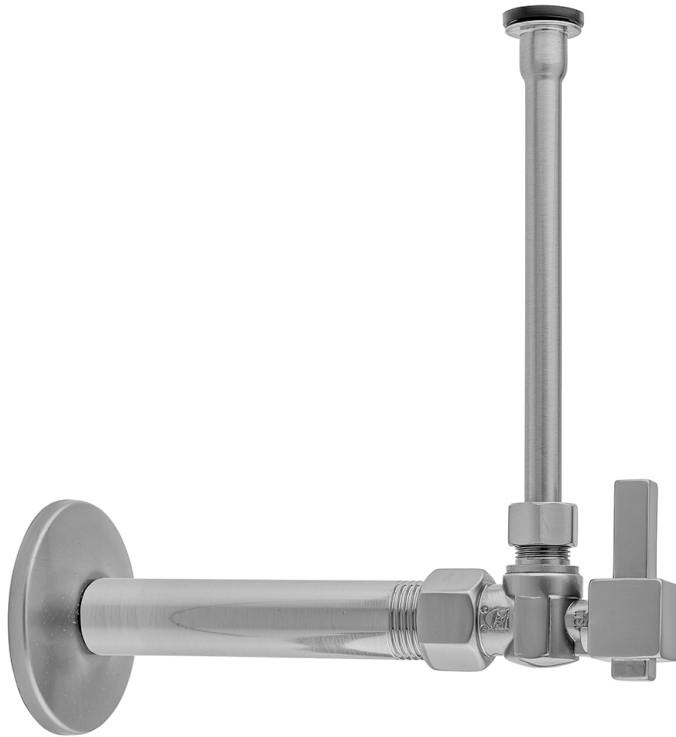

Quarter Turn Angle Pattern 1/2" IPS x 3/8" O.D. Toilet Supply Kit with Standard Cross Handle, 12" Supply Tube, Escutcheon

Model #: 616-71-

FEATURES:

- Complete Toilet Supply Kit
- Kit contains:
 - (1) Quarter Turn Angle Pattern 1/2" IPS x 3/8" O.D. Supply Valve with Standard Cross Handle P/N 616
 - (1) 12" Copper Supply Tube P/N 771
 - (1) Escutcheon P/N 741 (ULB P/N 6015)
 - (1) 1/2" Brass Nipple P/N 801-12.4

SPECIFICATION DRAWING:

COMPONENTS	
DESCRIPTION	QTY:
ANGLE VALVE - CONTEMPO CROSS HANDLE	1
12" X 1/2" O.D. SUPPLY TUBE	1
ESCUTCHEON	1
PLASTIC FILL VALVE COUPLING NUT	1
4" NIPPLE	1

AVAILABLE HANDLES:

Quarter Turn Angle Pattern 1/2" IPS x 3/8" O.D. Toilet Supply Kit with Square Lever Handle, 12" Supply Tube, Escutcheon

Model #: 616-6-71-

FEATURES:

- Complete Toilet Supply Kit
- Kit contains:
 - (1) Quarter Turn Angle Pattern 1/2" IPS x 3/8" O.D. Supply Valve with Square Lever Handle P/N 616-6
 - (1) 12" Copper Supply Tube P/N 771
 - (1) Escutcheon P/N 741 (ULB P/N 6015)
 - (1) 1/2" Brass Nipples P/N 801-12.4

SPECIFICATION DRAWING:

COMPONENTS	
DESCRIPTION	QTY:
ANGLE VALVE - SQUARE LEVER HANDLE	1
12" X 1/2" O.D. SUPPLY TUBE	1
ESCUTCHEON	1
PLASTIC FILL VALVE COUPLING NUT	1
4" NIPPLE	1

AVAILABLE HANDLES:

Quarter Turn Angle Pattern 1/2" IPS x 3/8" O.D. Toilet Supply Kit with Square Handle, 12" Supply Tube, Escutcheon