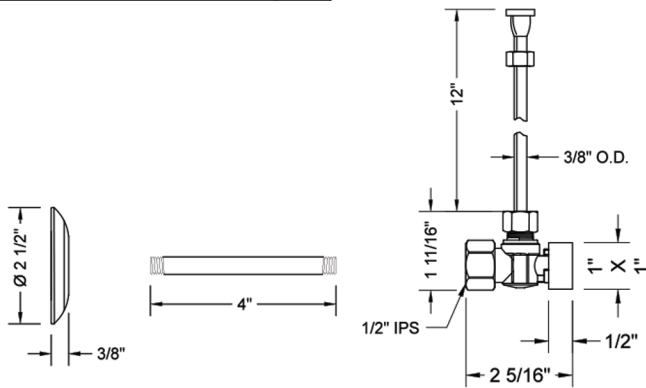

SPECIFICATION DRAWING:

COMPONENTS	
DESCRIPTION	QTY:
ANGLE VALVE - SQUARE LEVER HANDLE	1
12" X 1/2" O.D. SUPPLY TUBE	1
ESCUTCHEON	1
PLASTIC FILL VALVE COUPLING NUT	1
4" NIPPLE	1

AVAILABLE HANDLES:

Quarter Turn Angle Pattern 1/2" IPS x 3/8" O.D. Toilet Supply Kit with Square Handle, 12" Supply Tube, Escutcheon

Model #: 616-7-71-

FEATURES:

- Complete Toilet Supply Kit
- Kit contains:
 - (1) Quarter Turn Angle Pattern 1/2" IPS x 3/8" O.D. Supply Valve with Square Handle P/N 616-7
 - (1) 12" Copper Supply Tube P/N 771
 - (1) Escutcheon P/N 741 (ULB P/N 6015)
 - (1) 1/2" Brass Nipple P/N 801-12.4

SPECIFICATION DRAWING:

COMPONENTS	
DESCRIPTION	QTY:
ANGLE VALVE - SQUARE HANDLE	1
12" X 1/2" O.D. SUPPLY TUBE	1
ESCUTCHEON	1
PLASTIC FILL VALVE COUPLING NUT	1
4" NIPPLE	1

AVAILABLE HANDLES: