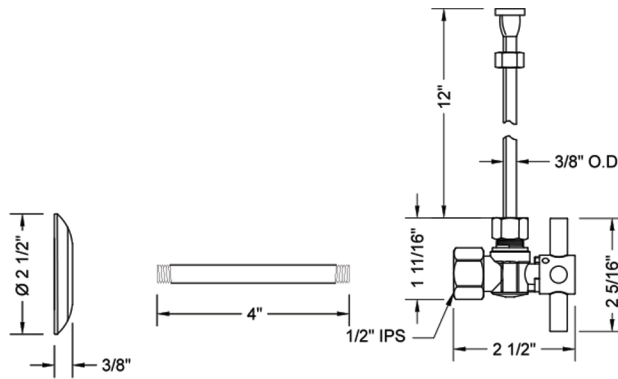

SPECIFICATION DRAWING:

COMPONENTS	
DESCRIPTION	QTY:
ANGLE VALVE - CONTEMPO LEVER HANDLE	1
12" X 1/2" O.D. SUPPLY TUBE	1
ESCUTCHEON	1
PLASTIC FILL VALVE COUPLING NUT	1
4" NIPPLE	1

AVAILABLE HANDLES:

Quarter Turn Angle Pattern 1/2" IPS x 3/8" O.D. Toilet Supply Kit with Contempo Cross Handle, 12" Supply Tube, Escutcheon

Model #: 616-4-71-

FEATURES:

- Complete Toilet Supply Kit
- Kit contains:
 - (1) Quarter Turn Angle Pattern 1/2" IPS x 3/8" O.D. Supply Valve with Contempo Cross Handle P/N 616-4
 - (1) 12" Copper Supply Tube P/N 771
 - (1) Escutcheon P/N 741 (ULB P/N 6015)
 - (1) 1/2" Brass Nipples P/N 801-12.4

SPECIFICATION DRAWING:

COMPONENTS	
DESCRIPTION	QTY:
ANGLE VALVE - CONTEMPO CROSS HANDLE	1
12" X 1/2" O.D. SUPPLY TUBE	1
ESCUTCHEON	1
PLASTIC FILL VALVE COUPLING NUT	1
4" NIPPLE	1

AVAILABLE HANDLES:

Quarter Turn Angle Pattern 1/2" IPS x 3/8" O.D. Toilet Supply Kit with Square Lever Handle, 12" Supply Tube, Escutcheon