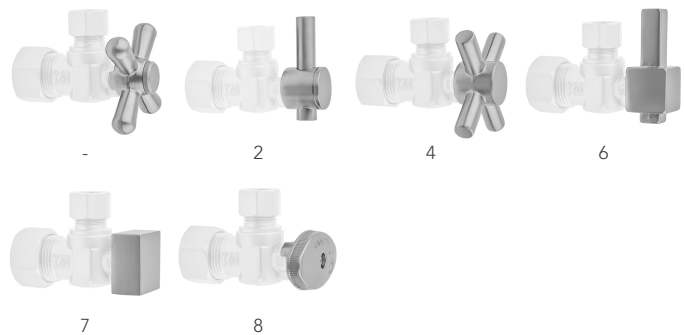

SPECIFICATION DRAWING:

COMPONENTS	
DESCRIPTION	QTY:
ANGLE VALVE - CONTEMPO CROSS HANDLE	1
12" X 1/2" O.D. SUPPLY TUBE	1
ESCUTCHEON	1
PLASTIC FILL VALVE COUPLING NUT	1
4" NIPPLE	1

AVAILABLE HANDLES:

Quarter Turn Angle Pattern 1/2" IPS x 3/8" O.D. Toilet Supply Kit with Square Lever Handle, 12" Supply Tube, Escutcheon

Model #: 616-6-71-

FEATURES:

- Complete Toilet Supply Kit
- Kit contains:
 - (1) Quarter Turn Angle Pattern 1/2" IPS x 3/8" O.D. Supply Valve with Square Lever Handle P/N 616-6
 - (1) 12" Copper Supply Tube P/N 771
 - (1) Escutcheon P/N 741 (ULB P/N 6015)
 - (1) 1/2" Brass Nipples P/N 801-12.4

SPECIFICATION DRAWING:

COMPONENTS	
DESCRIPTION	QTY:
ANGLE VALVE - SQUARE LEVER HANDLE	1
12" X 1/2" O.D. SUPPLY TUBE	1
ESCUTCHEON	1
PLASTIC FILL VALVE COUPLING NUT	1
4" NIPPLE	1

AVAILABLE HANDLES:

Quarter Turn Angle Pattern 1/2" IPS x 3/8" O.D. Toilet Supply Kit with Square Handle, 12" Supply Tube, Escutcheon

Model #: 616-7-71-

FEATURES:

- Complete Toilet Supply Kit
- Kit contains:
 - (1) Quarter Turn Angle Pattern 1/2" IPS x 3/8" O.D. Supply Valve with Square Handle P/N 616-7
 - (1) 12" Copper Supply Tube P/N 771
 - (1) Escutcheon P/N 741 (ULB P/N 6015)
 - (1) 1/2" Brass Nipple P/N 801-12.4