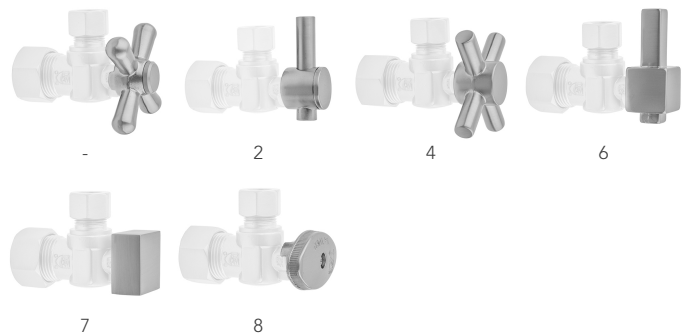

Quarter Turn Angle Pattern 1/2" IPS x 3/8" O.D. Toilet Supply Kit with Standard Cross Handle, 12" Supply Tube, Escutcheon

Model #: 616-71-

FEATURES:

- Complete Toilet Supply Kit
- Kit contains:
 - (1) Quarter Turn Angle Pattern 1/2" IPS x 3/8" O.D. Supply Valve with Standard Cross Handle P/N 616
 - (1) 12" Copper Supply Tube P/N 771
 - (1) Escutcheon P/N 741 (ULB P/N 6015)
 - (1) 1/2" Brass Nipple P/N 801-12.4

SPECIFICATION DRAWING:

COMPONENTS	
DESCRIPTION	QTY:
ANGLE VALVE - STANDARD CROSS HANDLE	1
12" X 1/2" O.D. SUPPLY TUBE	1
ESCUTCHEON	1
PLASTIC FILL VALVE COUPLING NUT	1
4" NIPPLE	1

AVAILABLE HANDLES:

Quarter Turn Angle Pattern 1/2" IPS x 3/8" O.D. Toilet Supply Kit with Oval Handle, 12" Supply Tube, Escutcheon

Model #: 616-8-71-

FEATURES:

- Complete Toilet Supply Kit
- Kit contains:
 - (1) Quarter Turn Angle Pattern 1/2" IPS x 3/8" O.D. Supply Valve with Oval Handle P/N 616-8
 - (1) 12" Copper Supply Tube P/N 771
 - (1) Escutcheon P/N 741 (ULB P/N 6015)
 - (1) 1/2" Brass Nipple P/N 801-12.4

SPECIFICATION DRAWING:

COMPONENTS	
DESCRIPTION	QTY:
ANGLE VALVE - OVAL HANDLE	1
12" X 1/2" O.D. SUPPLY TUBE	1
ESCUTCHEON	1
PLASTIC FILL VALVE COUPLING NUT	1
4" NIPPLE	1

AVAILABLE HANDLES:

Quarter Turn Angle Pattern 1/2" IPS x 3/8" O.D. Toilet Supply Kit with Contempo Lever Handle, 12" Supply Tube, Escutcheon