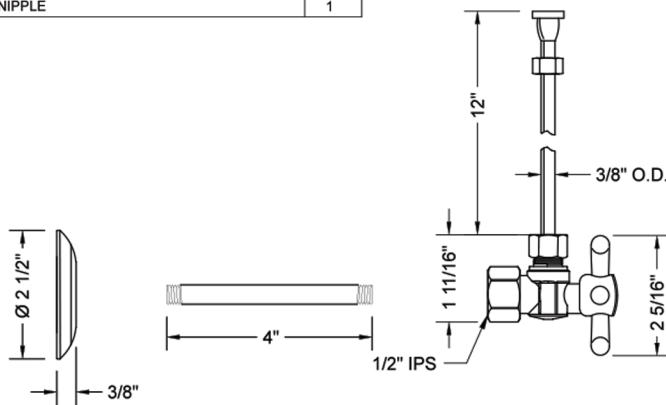

Quarter Turn Angle Pattern 1/2" IPS x 3/8" O.D. Toilet Supply Kit with Standard Cross Handle, 12" Supply Tube, Escutcheon

Model #: 616-71-

FEATURES:

- Complete Toilet Supply Kit
- Kit contains:
 - (1) Quarter Turn Angle Pattern 1/2" IPS x 3/8" O.D. Supply Valve with Standard Cross Handle P/N 616
 - (1) 12" Copper Supply Tube P/N 771
 - (1) Escutcheon P/N 741 (ULB P/N 6015)
 - (1) 1/2" Brass Nipple P/N 801-12.4

SPECIFICATION DRAWING:

COMPONENTS	
DESCRIPTION	QTY:
ANGLE VALVE - STANDARD CROSS HANDLE	1
12" X 1/2" O.D. SUPPLY TUBE	1
ESCUTCHEON	1
PLASTIC FILL VALVE COUPLING NUT	1
4" NIPPLE	1

AVAILABLE HANDLES:

Quarter Turn Angle Pattern 1/2" IPS x 3/8" O.D. Toilet Supply Kit with Oval Handle, 12" Supply Tube, Escutcheon

SPECIFICATION DRAWING:

COMPONENTS	
DESCRIPTION	QTY:
ANGLE VALVE - OVAL HANDLE	1
12" X 1/2" O.D. SUPPLY TUBE	1
ESCUTCHEON	1
PLASTIC FILL VALVE COUPLING NUT	1
4" NIPPLE	1

AVAILABLE HANDLES:

Quarter Turn Angle Pattern 1/2" IPS x 3/8" O.D. Toilet Supply Kit with Contempo Lever Handle, 12" Supply Tube, Escutcheon

SPECIFICATION DRAWING:

COMPONENTS	
DESCRIPTION	QTY:
ANGLE VALVE - SQUARE HANDLE	1
12" X 1/2" O.D. SUPPLY TUBE	1
ESCUTCHEON	1
PLASTIC FILL VALVE COUPLING NUT	1
4" NIPPLE	1

AVAILABLE HANDLES: