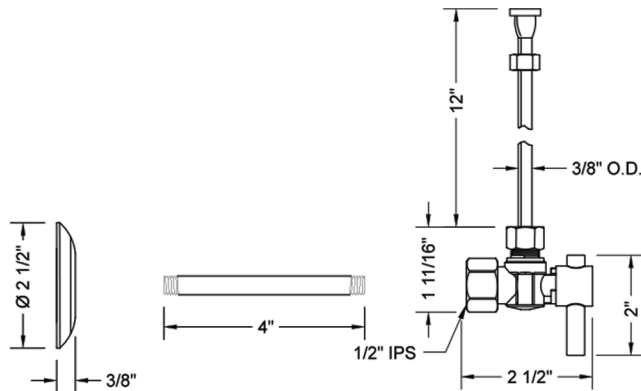

SPECIFICATION DRAWING:

COMPONENTS	
DESCRIPTION	QTY:
ANGLE VALVE - STANDARD CROSS HANDLE	1
12" X 1/2" O.D. SUPPLY TUBE	1
ESCUTCHEON	1
PLASTIC FILL VALVE COUPLING NUT	1
4" NIPPLE	1

AVAILABLE HANDLES:

Quarter Turn Angle Pattern 1/2" IPS x 3/8" O.D. Toilet Supply Kit with Oval Handle, 12" Supply Tube, Escutcheon

SPECIFICATION DRAWING:

COMPONENTS	
DESCRIPTION	QTY:
ANGLE VALVE - OVAL HANDLE	1
12" X 1/2" O.D. SUPPLY TUBE	1
ESCUTCHEON	1
PLASTIC FILL VALVE COUPLING NUT	1
4" NIPPLE	1

AVAILABLE HANDLES:

Quarter Turn Angle Pattern 1/2" IPS x 3/8" O.D. Toilet Supply Kit with Contempo Lever Handle, 12" Supply Tube, Escutcheon

Model #: 616-2-71-

FEATURES:

- Complete Toilet Supply Kit
- Kit contains:
 - (1) Quarter Turn Angle Pattern 1/2" IPS x 3/8" O.D. Supply Valve with Contempo Lever Handle P/N 616-2
 - (1) 12" Copper Supply Tube P/N 771
 - (1) Escutcheon P/N 741 (ULB P/N 6015)
 - (1) 1/2" Brass Nipples P/N 801-12.4

SPECIFICATION DRAWING:

COMPONENTS	
DESCRIPTION	QTY:
ANGLE VALVE - CONTEMPO LEVER HANDLE	1
12" X 1/2" O.D. SUPPLY TUBE	1
ESCUTCHEON	1
PLASTIC FILL VALVE COUPLING NUT	1
4" NIPPLE	1

AVAILABLE HANDLES:

Quarter Turn Angle Pattern 1/2" IPS x 3/8" O.D. Toilet Supply Kit with Contempo Cross Handle, 12" Supply Tube, Escutcheon