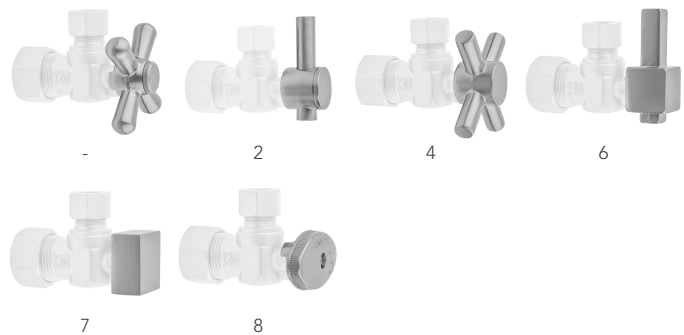

SPECIFICATION DRAWING:

COMPONENTS	
DESCRIPTION	QTY:
ANGLE VALVE - OVAL HANDLE	1
12" X 1/2" O.D. SUPPLY TUBE	1
ESCUTCHEON	1
PLASTIC FILL VALVE COUPLING NUT	1
4" NIPPLE	1

AVAILABLE HANDLES:

Quarter Turn Angle Pattern 1/2" IPS x 3/8" O.D. Toilet Supply Kit with Contempo Lever Handle, 12" Supply Tube, Escutcheon

Model #: 616-2-71-

FEATURES:

- Complete Toilet Supply Kit
- Kit contains:
 - (1) Quarter Turn Angle Pattern 1/2" IPS x 3/8" O.D. Supply Valve with Contempo Lever Handle P/N 616-2
 - (1) 12" Copper Supply Tube P/N 771
 - (1) Escutcheon P/N 741 (ULB P/N 6015)
 - (1) 1/2" Brass Nipples P/N 801-12.4

SPECIFICATION DRAWING:

COMPONENTS	
DESCRIPTION	QTY:
ANGLE VALVE - CONTEMPO LEVER HANDLE	1
12" X 1/2" O.D. SUPPLY TUBE	1
ESCUTCHEON	1
PLASTIC FILL VALVE COUPLING NUT	1
4" NIPPLE	1

AVAILABLE HANDLES:

Quarter Turn Angle Pattern 1/2" IPS x 3/8" O.D. Toilet Supply Kit with Contempo Cross Handle, 12" Supply Tube, Escutcheon

SPECIFICATION DRAWING:

COMPONENTS	
DESCRIPTION	QTY:
ANGLE VALVE - CONTEMPO CROSS HANDLE	1
12" X 1/2" O.D. SUPPLY TUBE	1
ESCUTCHEON	1
PLASTIC FILL VALVE COUPLING NUT	1
4" NIPPLE	1

AVAILABLE HANDLES:

Quarter Turn Angle Pattern 1/2" IPS x 3/8" O.D. Toilet Supply Kit with Square Lever Handle, 12" Supply Tube, Escutcheon