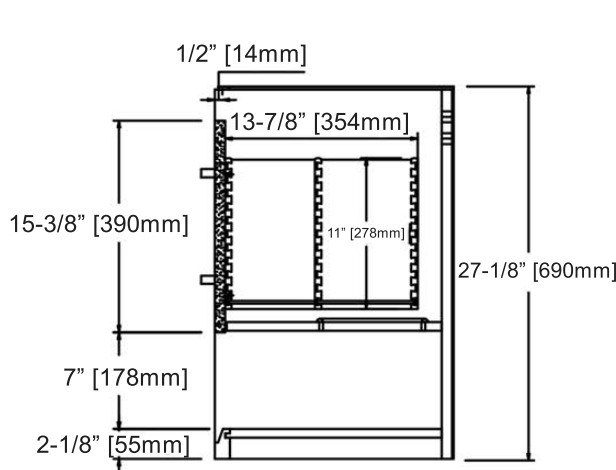

1518-WV2118 21x18" Wall Mount Vanity

SPECIFICATION SHEET

Features

Materials: Poplar Solids / MDF
Drawer: 1
Hinges: Fully concealed, Soft closing
Hardware: Polished Chrome (c-c=5"/127mm)
Back panel: Fully covered

Colors / Finish

1518-Glossy Pewter

Date: 05/01/2018