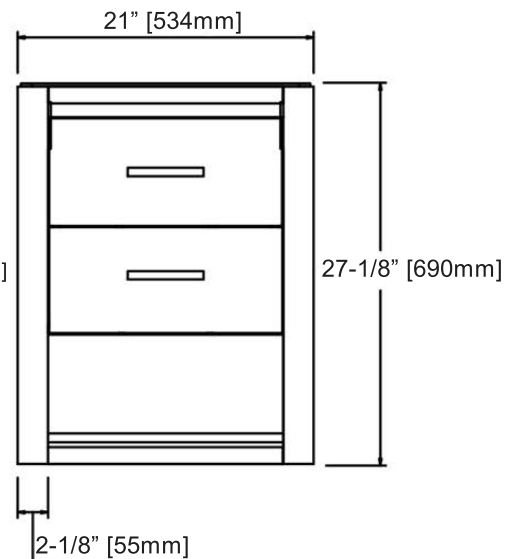

1518-WV2118 21x18" Wall Mount Vanity

SPECIFICATION SHEET

Features

Materials: Poplar Solids / MDF
Drawer: 1
Hinges: Fully concealed, Soft closing
Hardware: Polished Chrome (c-c=5"/127mm)
Back panel: Fully covered

Colors / Finish

1518-Glossy Pewter

Date: 05/01/2018