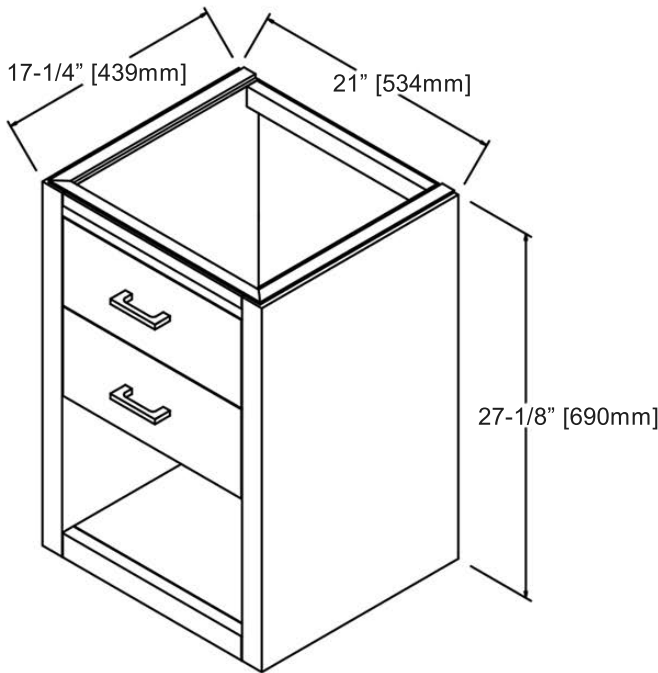

1518-WV2118 21x18" Wall Mount Vanity

SPECIFICATION SHEET

Features

Materials: Poplar Solids / MDF
Drawer: 1
Hinges: Fully concealed, Soft closing
Hardware: Polished Chrome (c-c=5"/127mm)
Back panel: Fully covered

Colors / Finish

1518-Glossy Pewter

Date: 05/01/2018