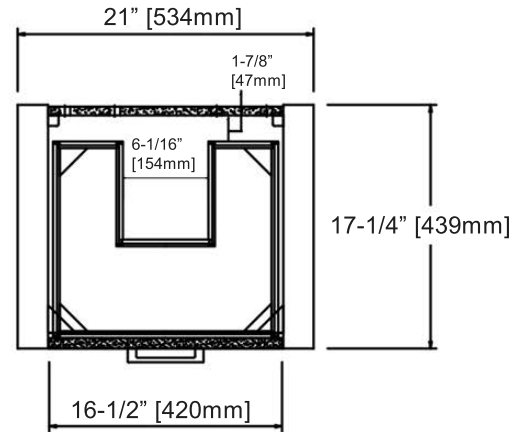

1518-WV2118 21x18" Wall Mount Vanity

SPECIFICATION SHEET

Features

Materials: Poplar Solids / MDF
Drawer: 1
Hinges: Fully concealed, Soft closing
Hardware: Polished Chrome (c-c=5"/127mm)
Back panel: Fully covered

Colors / Finish

1518-Glossy Pewter

Date: 05/01/2018