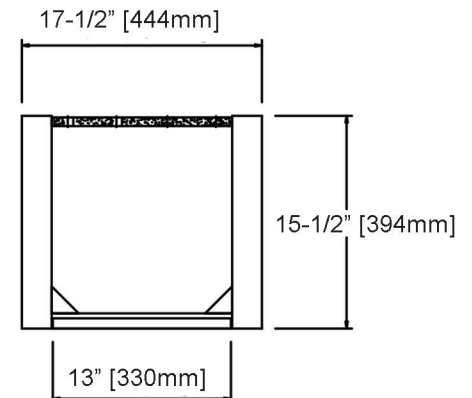

1518-WV1816 18x16" Wall Mount Vanity

SPECIFICATION SHEET

Features

Materials: Poplar Solids / MDF
Door: 1 (hinge-right)
Hinges: Fully concealed, Soft closing
Hardware: Polished Chrome (c-c=5"/127mm)
Back panel: Fully covered

Colors / Finish

1518-Glossy

Date: 05/01/2018