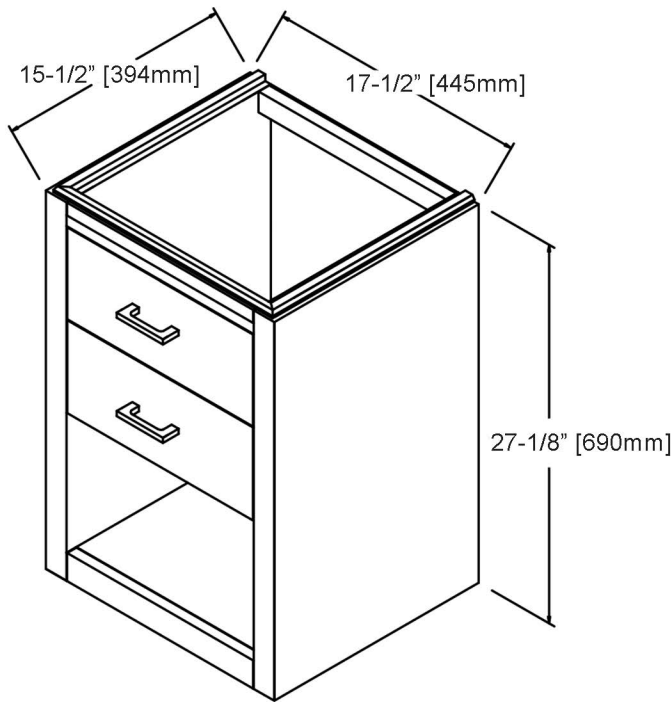

1518-WV1816 18x16" Wall Mount Vanity

SPECIFICATION SHEET

Features

Materials: Poplar Solids / MDF
Door: 1 (hinge-right)
Hinges: Fully concealed, Soft closing
Hardware: Polished Chrome (c-c=5"/127mm)
Back panel: Fully covered

Colors / Finish

1518-Glossy

Date: 05/01/2018