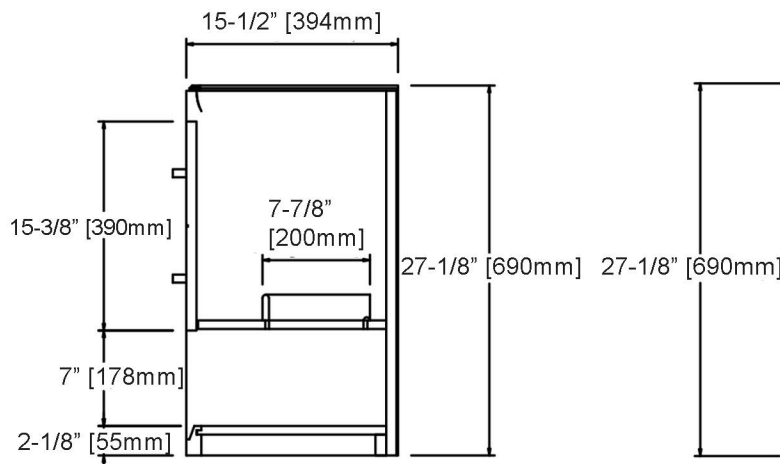

1518-WV1816 18x16" Wall Mount Vanity

SPECIFICATION SHEET

Features

Materials: Poplar Solids / MDF
Door: 1 (hinge-right)
Hinges: Fully concealed, Soft closing
Hardware: Polished Chrome (c-c=5"/127mm)
Back panel: Fully covered

Colors / Finish

1518-Glossy

Date: 05/01/2018