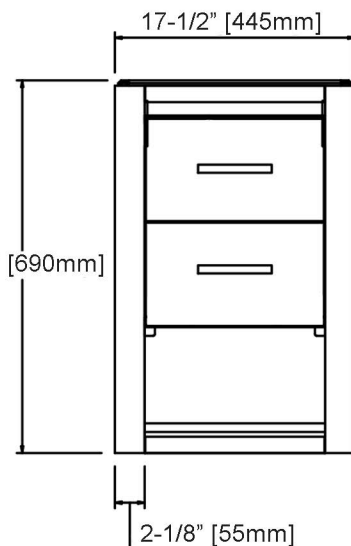

1518-WV1816 18x16" Wall Mount Vanity

SPECIFICATION SHEET

Features

Materials: Poplar Solids / MDF
Door: 1 (hinge-right)
Hinges: Fully concealed, Soft closing
Hardware: Polished Chrome (c-c=5"/127mm)
Back panel: Fully covered

Colors / Finish

1518-Glossy

Date: 05/01/2018