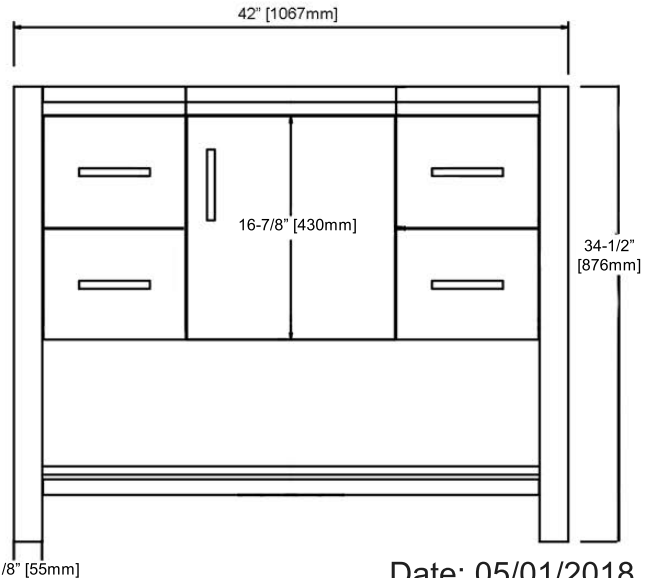

1518-V42 42" Vanity

SPECIFICATION SHEET

Features

- Materials: Poplar Solids / MDF
- Door: 1 (hinge-right)
- Hinges: Fully concealed, Soft closing
- Shelf: 1 (adjustable)
- Drawer: 4
- Drawer Box: 1/2" Solids, 4-sided English Dovetail
- Glides: Undermount, Soft closing
- Hardware: Polished Chrome (c-c=5"/127mm)
- Back panel: Fully covered

Colors / Finish

1518-Glossy Pewter

Date: 05/01/2018