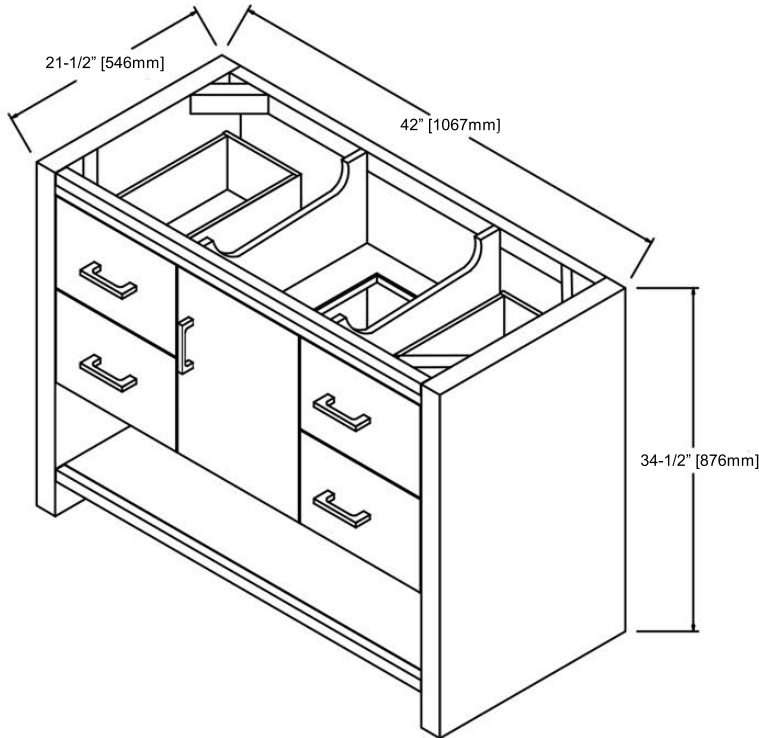

1518-V42 42" Vanity

SPECIFICATION SHEET

Features

- Materials: Poplar Solids / MDF
- Door: 1 (hinge-right)
- Hinges: Fully concealed, Soft closing
- Shelf: 1 (adjustable)
- Drawer: 4
- Drawer Box: 1/2" Solids, 4-sided English Dovetail
- Glides: Undermount, Soft closing
- Hardware: Polished Chrome (c-c=5"/127mm)
- Back panel: Fully covered

Colors / Finish

1518-Glossy Pewter

Date: 05/01/2018