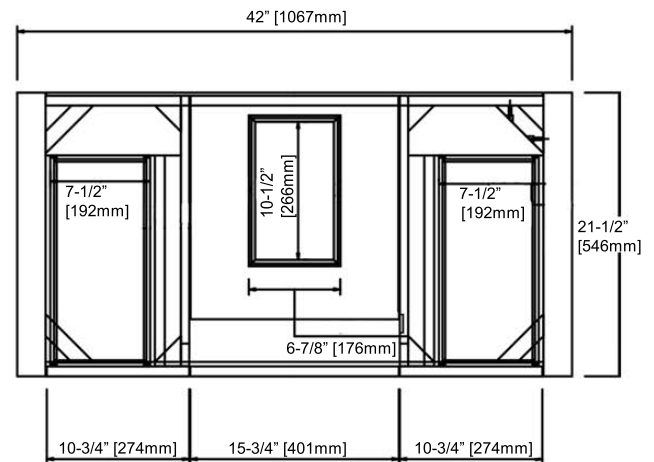

1518-V42 42" Vanity

SPECIFICATION SHEET

Features

- Materials: Poplar Solids / MDF
- Door: 1 (hinge-right)
- Hinges: Fully concealed, Soft closing
- Shelf: 1 (adjustable)
- Drawer: 4
- Drawer Box: 1/2" Solids, 4-sided English Dovetail
- Glides: Undermount, Soft closing
- Hardware: Polished Chrome (c-c=5"/127mm)
- Back panel: Fully covered

Colors / Finish

1518-Glossy Pewter

Date: 05/01/2018