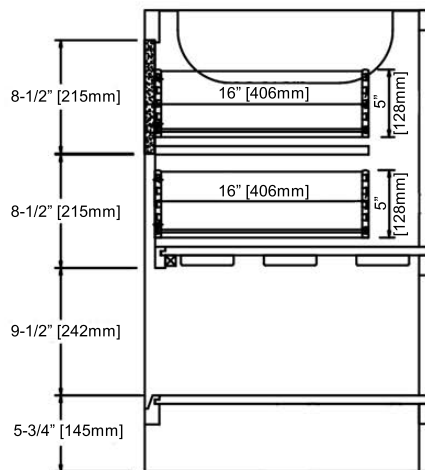

1518-V42 42" Vanity

SPECIFICATION SHEET

Features

- Materials: Poplar Solids / MDF
- Door: 1 (hinge-right)
- Hinges: Fully concealed, Soft closing
- Shelf: 1 (adjustable)
- Drawer: 4
- Drawer Box: 1/2" Solids, 4-sided English Dovetail
- Glides: Undermount, Soft closing
- Hardware: Polished Chrome (c-c=5"/127mm)
- Back panel: Fully covered

Colors / Finish

1518-Glossy Pewter

Date: 05/01/2018