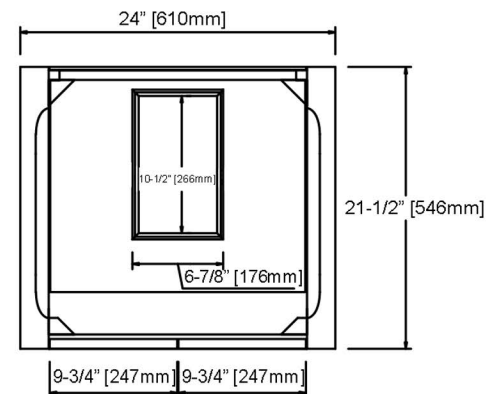

1518-V24 24" Vanity

SPECIFICATION SHEET

Features

- Materials: Poplar Solids / MDF
- Door: 2
- Hinges: Fully concealed, Soft closing
- Shelf: 1 (Adjustable)
- Glides: Undermount, Soft closing
- Hardware: Polished Chrome (c-c=5"/127mm)
- Back panel: Fully covered

Colors / Finish

1518-Glossy Pewter

Date: 04/30/2018