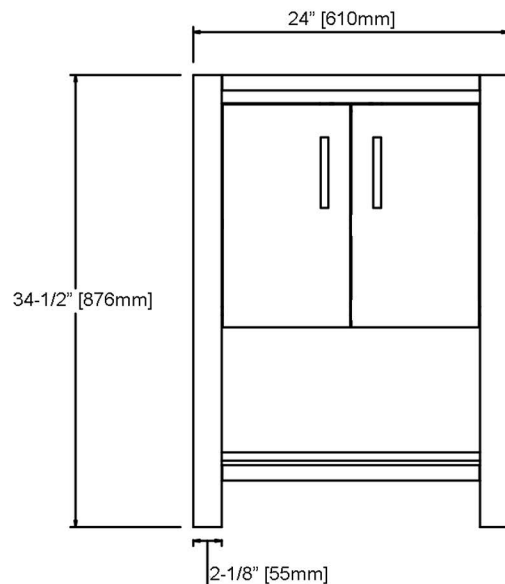

1518-V24 24" Vanity

SPECIFICATION SHEET

Features

- Materials: Poplar Solids / MDF
- Door: 2
- Hinges: Fully concealed, Soft closing
- Shelf: 1 (Adjustable)
- Glides: Undermount, Soft closing
- Hardware: Polished Chrome (c-c=5"/127mm)
- Back panel: Fully covered

Colors / Finish

1518-Glossy Pewter

Date: 04/30/2018