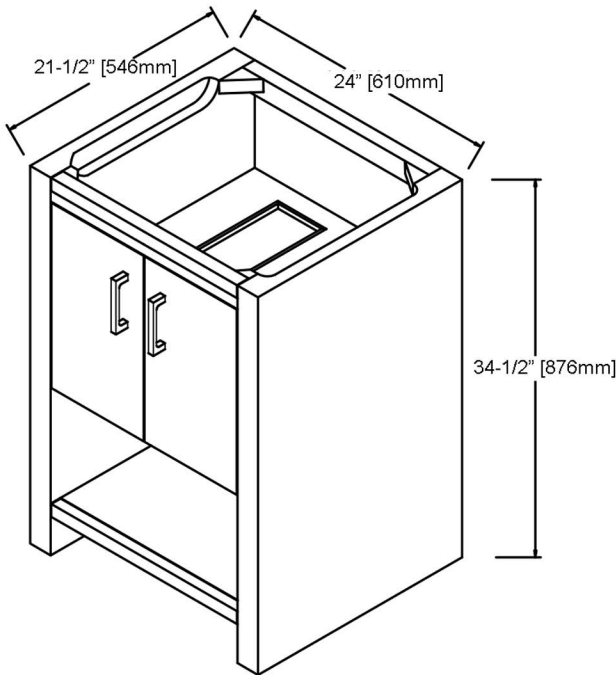

1518-V24 24" Vanity

SPECIFICATION SHEET

Features

- Materials: Poplar Solids / MDF
- Door: 2
- Hinges: Fully concealed, Soft closing
- Shelf: 1 (Adjustable)
- Glides: Undermount, Soft closing
- Hardware: Polished Chrome (c-c=5"/127mm)
- Back panel: Fully covered

Colors / Finish

1518-Glossy Pewter

Date: 04/30/2018