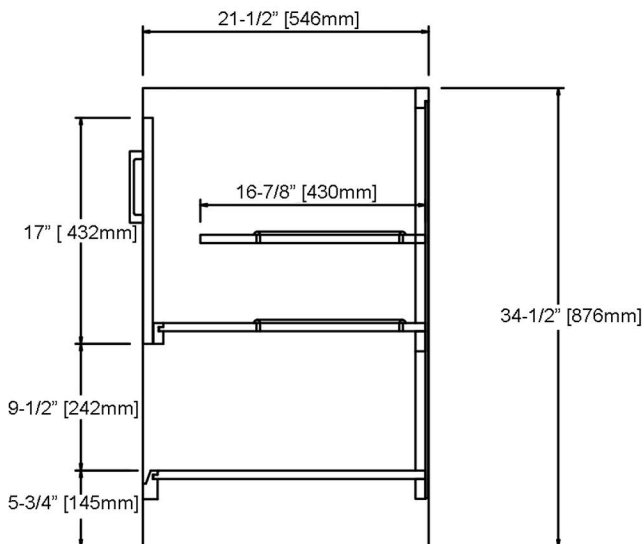

1518-V24 24" Vanity

SPECIFICATION SHEET

Features

- Materials: Poplar Solids / MDF
- Door: 2
- Hinges: Fully concealed, Soft closing
- Shelf: 1 (Adjustable)
- Glides: Undermount, Soft closing
- Hardware: Polished Chrome (c-c=5"/127mm)
- Back panel: Fully covered

Colors / Finish

1518-Glossy Pewter

Date: 04/30/2018