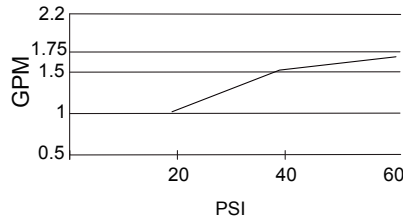

SPECIFICATIONS

SIRIUS™ SINGLE HANDLE BAR & CONVENIENCE FAUCET

Model

D150644

Description

- Ceramic disc valve
- 12" high fixed spout, 5 1/2" spout length
- Natural water stream
- 4" deck plate DA607568 sold separately for single hole mounting
- 1.75gpm (6.6L/min) maximum flow rate @60 psi

Flow Rate

Standards

NSF/ANSI 372

• NSF/ANSI 372

• ASME A112.18.1

• ADA Accessibility Guidelines for Buildings and Facilities - 309.4 Operation for Operable Parts

Finishes Available

- Chrome
- Other: Refer to Price List for additional finish