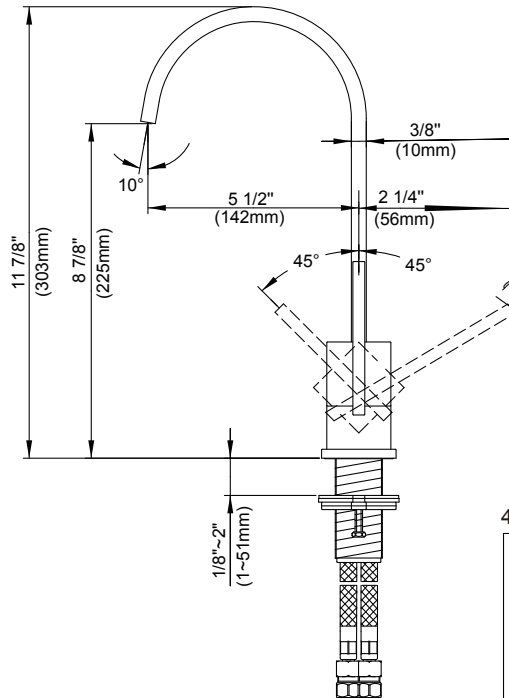

Warranty

Danze products are covered by a manufacturer's limited "lifetime" warranty for manufacturing defects.