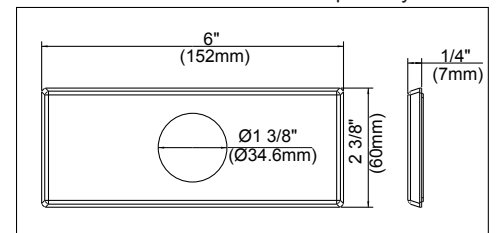

4" Deck Plate DA607568 Sold Separately

Submittal Information:

Job Name: _____
Contractor: _____

Location: _____
Contact #: _____