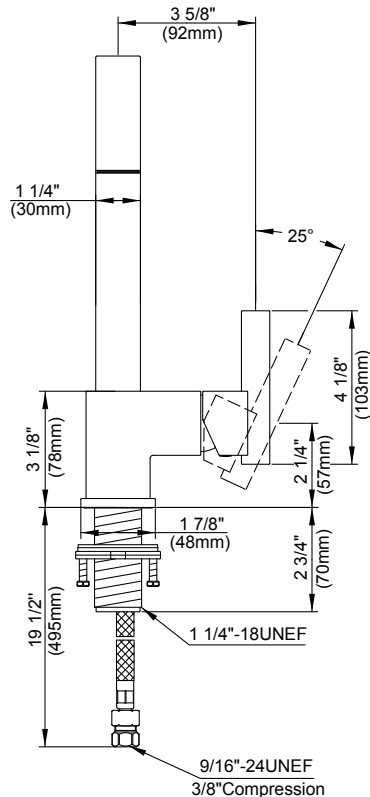

Warranty

Danze products are covered by a manufacturer's limited "lifetime" warranty for manufacturing defects.