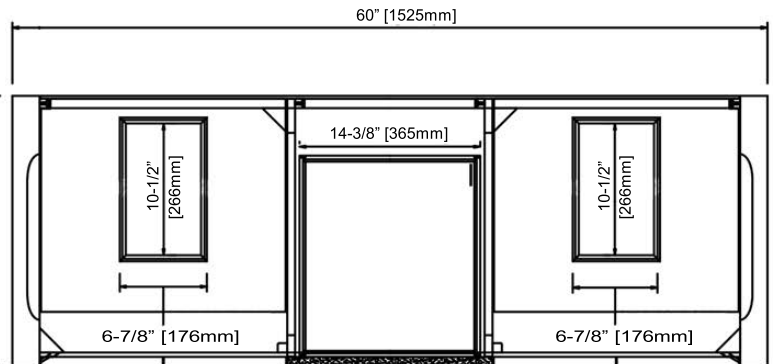

1517-V6021D

60" Double Bowl Vanity

21-1/2" [546mm]

34-1/2" [876mm]

SPECIFICATION SHEET

Features

- Materials: Poplar Solids / MDF
- Door: 4
- Hinges: Fully concealed, Soft closing
- Shelf: 2 (adjustable)
- Drawer: 2
- Drawer Box: 1/2" Solids, 4-sided English Dovetail
- Glides: Undermount, Soft closing
- Hardware: Polished Chrome (c-c=5"/127mm)
- Back panel: Fully covered

Colors / Finish

1517-Glossy White

60" [1525mm]

10-1/2" [266mm]

14-3/8" [365mm]

10-1/2" [266mm]

6-7/8" [176mm]

6-7/8" [176mm]

9-3/4" [247mm]

9-3/4" [247mm]

16-3/8" [415mm]

9-3/4" [247mm]

9-3/4" [247mm]

21-1/2" [546mm]

8-1/2" [215mm]

16" [406mm]

5" [128mm]

8-1/2" [215mm]

16" [406mm]

5" [128mm]

34-1/2" [876mm]

9-1/2" [242mm]

5-3/4" [145mm]

60" [1525mm]