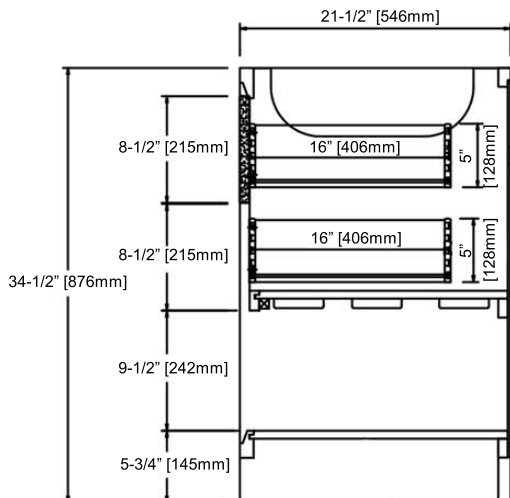

1517-V6021D

60" Double Bowl Vanity

21-1/2" [546mm]

34-1/2" [876mm]

SPECIFICATION SHEET

Features

- Materials: Poplar Solids / MDF
- Door: 4
- Hinges: Fully concealed, Soft closing
- Shelf: 2 (adjustable)
- Drawer: 2
- Drawer Box: 1/2" Solids, 4-sided English Dovetail
- Glides: Undermount, Soft closing
- Hardware: Polished Chrome (c-c=5"/127mm)
- Back panel: Fully covered

9-3/4" [247mm]

9-3/4" [247mm]

16-3/8" [415mm]

9-3/4" [247mm]

9-3/4" [247mm]

21-1/2" [546mm]

8-1/2" [215mm]

16" [406mm]

5" [128mm]

8-1/2" [215mm]

16" [406mm]

5" [128mm]

34-1/2" [876mm]

9-1/2" [242mm]

5-3/4" [145mm]

60" [1525mm]

2-1/8" [55mm]

Date: 05/01/2018