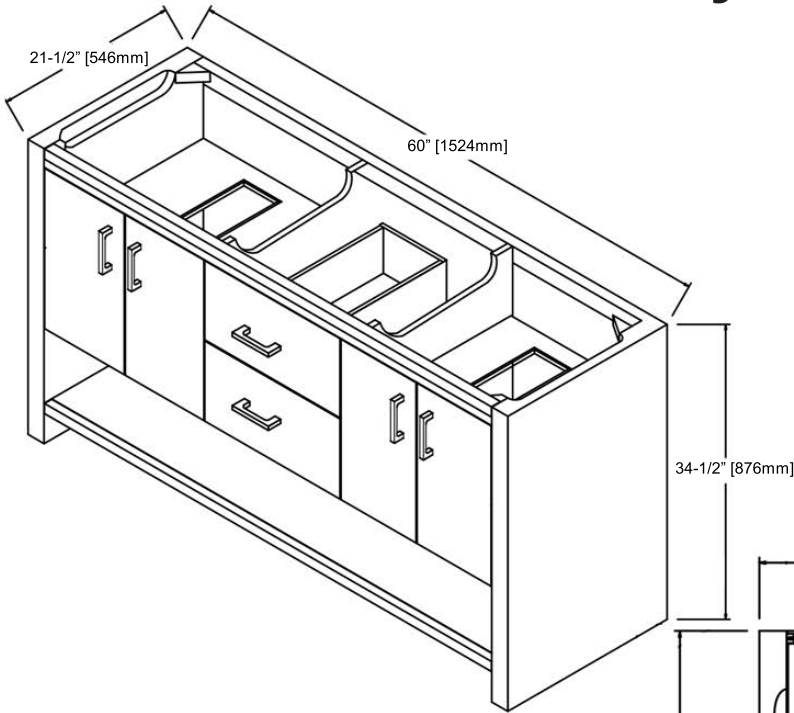

1517-V6021D

60" Double Bowl Vanity

21-1/2" [546mm]

34-1/2" [876mm]

SPECIFICATION SHEET

Features

- Materials: Poplar Solids / MDF
- Door: 4
- Hinges: Fully concealed, Soft closing
- Shelf: 2 (adjustable)
- Drawer: 2
- Drawer Box: 1/2" Solids, 4-sided English Dovetail
- Glides: Undermount, Soft closing
- Hardware: Polished Chrome (c-c=5"/127mm)
- Back panel: Fully covered

Colors / Finish

1517-Glossy White

60" [1525mm]

10-1/2" [266mm]

14-3/8" [365mm]

10-1/2" [266mm]

6-7/8" [176mm]

6-7/8" [176mm]

5" [128mm]

8-1/2" [215mm]

16" [406mm]

5" [128mm]

34-1/2" [876mm]

9-1/2" [242mm]

5-3/4" [145mm]

60" [1525mm]

2-1/8" [55mm]

Date: 05/01/2018