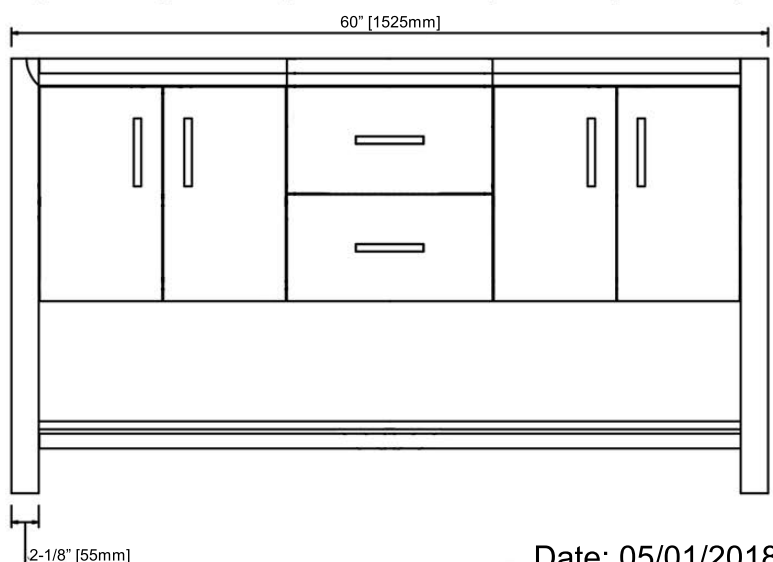

1517-V6021D

60" Double Bowl Vanity

21-1/2" [546mm]

34-1/2" [876mm]

SPECIFICATION SHEET

Features

- Materials: Poplar Solids / MDF
- Door: 4
- Hinges: Fully concealed, Soft closing
- Shelf: 2 (adjustable)
- Drawer: 2
- Drawer Box: 1/2" Solids, 4-sided English Dovetail
- Glides: Undermount, Soft closing
- Hardware: Polished Chrome (c-c=5"/127mm)
- Back panel: Fully covered

9-3/4" [247mm]

9-3/4" [247mm]

16-3/8" [415mm]

9-3/4" [247mm]

9-3/4" [247mm]

21-1/2" [546mm]

8-1/2" [215mm]

16" [406mm]

5" [128mm]

8-1/2" [215mm]

16" [406mm]

5" [128mm]

34-1/2" [876mm]

9-1/2" [242mm]

5-3/4" [145mm]

60" [1525mm]

2-1/8" [55mm]

Date: 05/01/2018