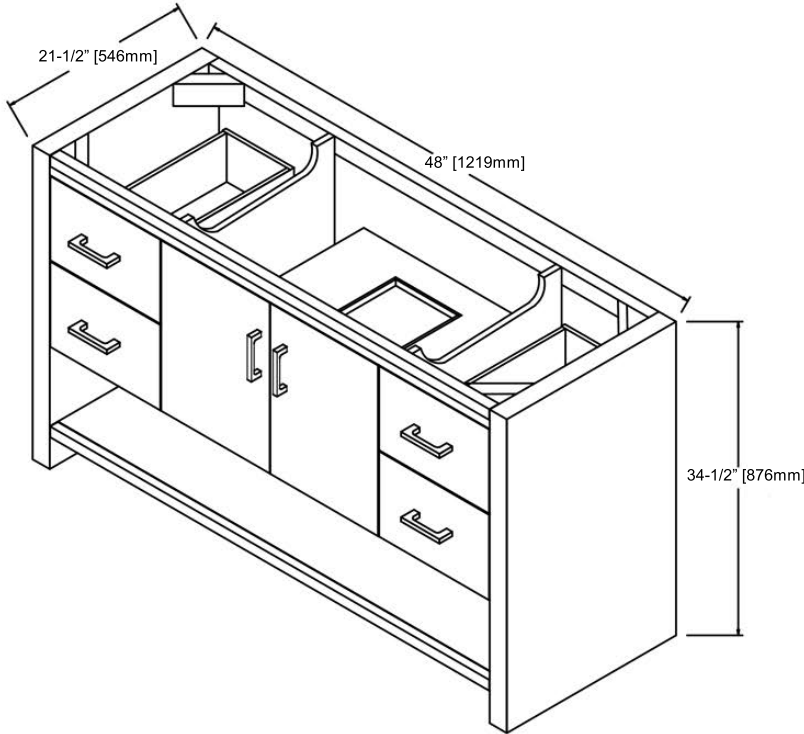

## 1517-V48 48" Vanity

#### Features

Materials: Poplar Solids / MDF

Door: 2

Hinges: Fully concealed, Soft closing

Shelf: 1 (adjustable)

Drawer: 4

Drawer Box: 1/2" Solids, 4-sided English Dovetail

Glides: Undermount, Soft closing

Hardware: Polished Chrome (c-c=5"/127mm)

Back panel: Fully covered