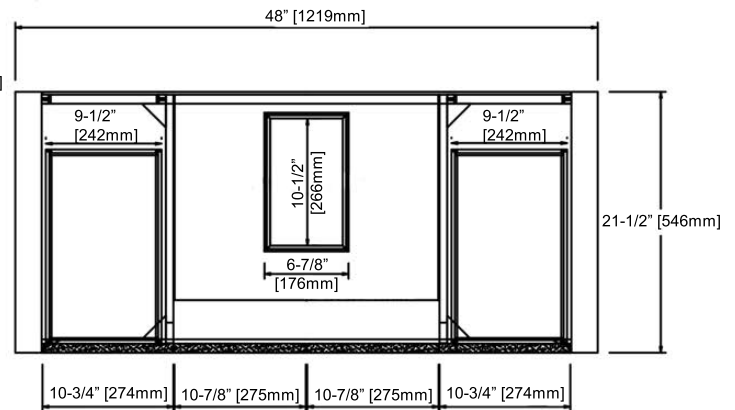

Colors / Finish

1517-Glossy White