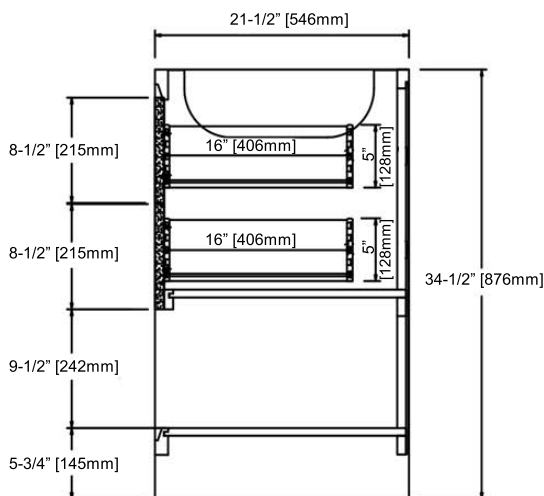

Colors / Finish

1517-Glossy White