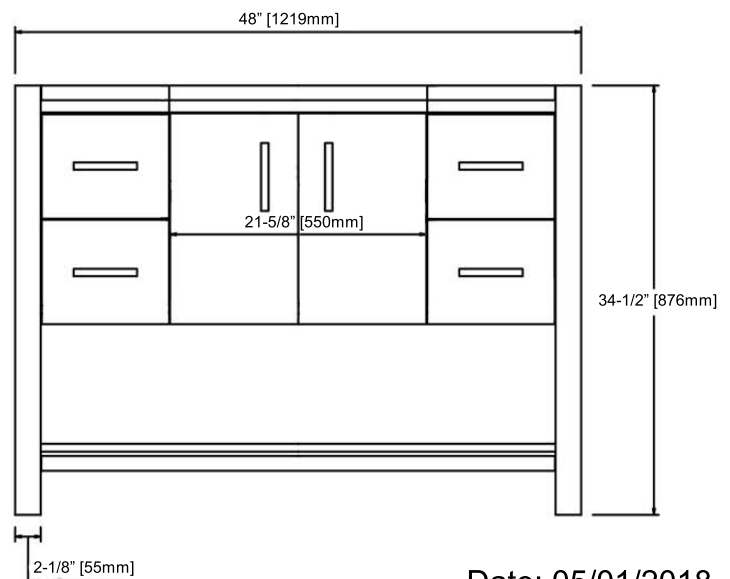

Colors / Finish

1517-Glossy White