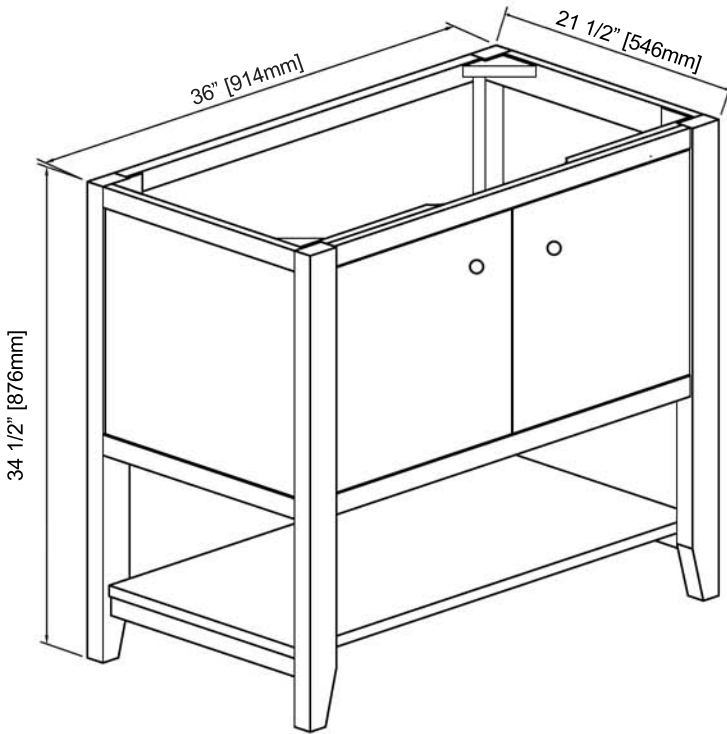

River View

1516-VH36 36" Open Shelf Vanity

SPECIFICATION SHEET

Features

- Materials: Solid Pine
- Doors: 2
- Hinges: Fully concealed soft closing
- Drawer: 1 (concealed)
- Drawer Box: 1/2" solid pine, English dovetail
- Drawer Glides: Soft closing, undermount
- Hardware: Matte Black
- Back panel: Fully covered