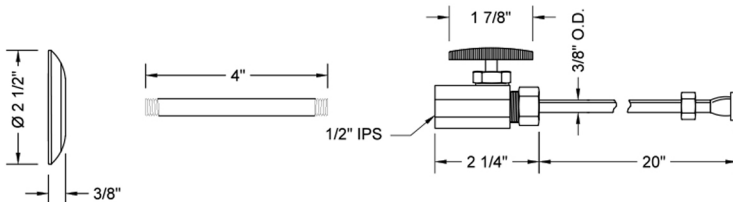

Multi Turn Straight Pattern 1/2" IPS x 3/8" O.D. Toilet Supply Kit with Oval Handle, 20" Supply Tube, Escutcheon

Model #: 591-72-

FEATURES:

- Complete Toilet Supply Kit
- Kit contains:
 - (1) Multi Turn Straight Pattern 1/2" IPS x 3/8" O.D. Supply Valve with Oval Handle P/N 591
 - (1) 20" Copper Supply Tube P/N 772
 - (1) Escutcheon P/N 741
 - (1) 1/2" Brass Nipple P/N 801-12.4

COMPONENTS	
DESCRIPTION	QTY:
STRAIGHT VALVE - OVAL HANDLE	1
20" X 3/8" O.D. SUPPLY TUBE	1
ESCUTCHEON	1
4" NIPPLE	1
PLASTIC FILL VALVE COUPLING NUT	1

AVAILABLE HANDLES:

Multi Turn Straight Pattern 1/2" IPS x 3/8" O.D. Toilet Supply Kit with Cross Handle, 20" Supply Tube, Escutcheon

Model #: 591X-72-

FEATURES:

- Complete Toilet Supply Kit
- Kit contains:
 - (1) Multi Turn Straight Pattern 1/2" IPS x 3/8" O.D. Supply Valve with Cross Handle P/N 591X
 - (1) 20" Copper Supply Tube P/N 772
 - (1) Escutcheon P/N 741
 - (1) 1/2" Brass Nipple P/N 801-12.4

COMPONENTS	
DESCRIPTION	QTY:
STRAIGHT VALVE - STANDARD CROSS HANDLE	1
20" X 3/8" O.D. SUPPLY TUBE	1
ESCUTCHEON	1
4" NIPPLE	1
PLASTIC FILL VALVE COUPLING NUT	1

AVAILABLE HANDLES: