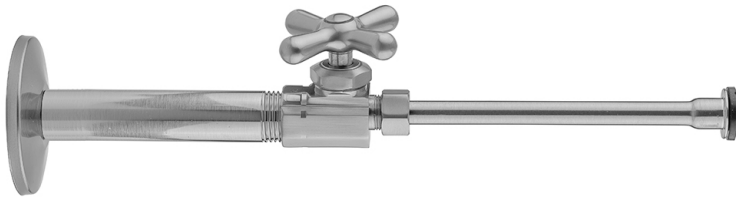

Multi Turn Straight Pattern 1/2" IPS x 3/8" O.D. Toilet Supply Kit with Oval Handle, 12" Supply Tube, Escutcheon

Model #: 591-71-

FEATURES:

- Complete Toilet Supply Kit
- Kit contains:
 - (1) Multi Turn Straight Pattern 1/2" IPS x 3/8" O.D. Supply Valve with Oval Handle P/N 591
 - (1) 12" Copper Supply Tube P/N 661
 - (1) Escutcheon P/N 741
 - (1) 1/2" Brass Nipple P/N 801-12.4

COMPONENTS	
DESCRIPTION	QTY:
STRAIGHT VALVE - OVAL HANDLE	1
12" X 3/8" O.D. SUPPLY TUBE	1
ESCUTCHEON	1
4" NIPPLE	1
PLASTIC FILL VALVE COUPLING NUT	1

AVAILABLE HANDLES:

Multi Turn Straight Pattern 1/2" IPS x 3/8" O.D. Toilet Supply Kit with Cross Handle, 12" Supply Tube, Escutcheon

Model #: 591X-71-

FEATURES:

- Complete Toilet Supply Kit
- Kit contains:
 - (1) Multi Turn Straight Pattern 1/2" IPS x 3/8" O.D. Supply Valve with Cross Handle P/N 591X
 - (1) 12" Copper Supply Tube P/N 771
 - (1) Escutcheon P/N 741
 - (1) 1/2" Brass Nipple P/N 801-12.4

COMPONENTS	
DESCRIPTION	QTY:
STRAIGHT VALVE - STANDARD CROSS HANDLE	1
12" X 3/8" O.D. SUPPLY TUBE	1
ESCUTCHEON	1
4" NIPPLE	1
PLASTIC FILL VALVE COUPLING NUT	1

AVAILABLE HANDLES: