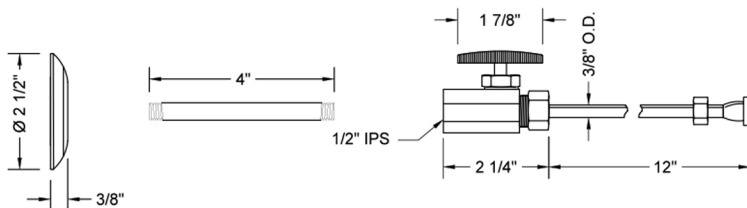

Multi Turn Straight Pattern 1/2" IPS x 3/8" O.D. Toilet Supply Kit with Oval Handle, 12" Supply Tube, Escutcheon

Model #: 591-71-

FEATURES:

- Complete Toilet Supply Kit
- Kit contains:
 - (1) Multi Turn Straight Pattern 1/2" IPS x 3/8" O.D. Supply Valve with Oval Handle P/N 591
 - (1) 12" Copper Supply Tube P/N 661
 - (1) Escutcheon P/N 741
 - (1) 1/2" Brass Nipple P/N 801-12.4

COMPONENTS	
DESCRIPTION	QTY:
STRAIGHT VALVE - OVAL HANDLE	1
12" X 3/8" O.D. SUPPLY TUBE	1
ESCUTCHEON	1
4" NIPPLE	1
PLASTIC FILL VALVE COUPLING NUT	1

AVAILABLE HANDLES:

Multi Turn Straight Pattern 1/2" IPS x 3/8" O.D. Toilet Supply Kit with Cross Handle, 12" Supply Tube, Escutcheon

Model #: 591X-71-

FEATURES:

- Complete Toilet Supply Kit
- Kit contains:
 - (1) Multi Turn Straight Pattern 1/2" IPS x 3/8" O.D. Supply Valve with Cross Handle P/N 591X
 - (1) 12" Copper Supply Tube P/N 771
 - (1) Escutcheon P/N 741
 - (1) 1/2" Brass Nipple P/N 801-12.4

COMPONENTS	
DESCRIPTION	QTY:
STRAIGHT VALVE - STANDARD CROSS HANDLE	1
12" X 3/8" O.D. SUPPLY TUBE	1
ESCUTCHEON	1
4" NIPPLE	1
PLASTIC FILL VALVE COUPLING NUT	1

AVAILABLE HANDLES: