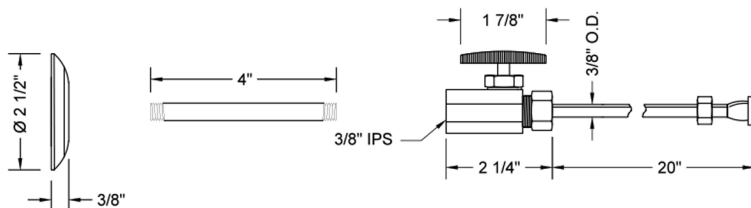

Multi Turn Straight Pattern 3/8" IPS x 3/8" O.D. Toilet Supply Kit with Oval Handle, 20" Supply Tube, Escutcheon

Model #: 590-72-

FEATURES:

- Complete Toilet Supply Kit
- Kit contains:
 - (1) Multi Turn Straight Pattern 3/8" IPS x 3/8" O.D. Supply Valve with Oval Handle P/N 590
 - (1) 20" Copper Supply Tube P/N 772
 - (1) Escutcheon P/N 740
 - (1) 3/8" Brass Nipple P/N 801-38.4

COMPONENTS	
DESCRIPTION	QTY:
STRAIGHT VALVE - OVAL HANDLE	1
20" X 3/8" O.D. SUPPLY TUBE	1
ESCUTCHEON	1
4" NIPPLE	1
PLASTIC FILL VALVE COUPLING NUT	1

AVAILABLE HANDLES:

Multi Turn Straight Pattern 3/8" IPS x 3/8" O.D. Toilet Supply Kit with Cross Handle, 20" Supply Tube, Escutcheon

Model #: 590X-72-

FEATURES:

- Complete Toilet Supply Kit
- Kit contains:
 - (1) Multi Turn Straight Pattern 3/8" IPS x 3/8" O.D. Supply Valve with Cross Handle P/N 590
 - (1) 20" Copper Supply Tube P/N 772
 - (1) Escutcheon P/N 740
 - (1) 3/8" Brass Nipple P/N 801-38.4

SPECIFICATION DRAWING:

COMPONENTS	
DESCRIPTION	QTY:
STRAIGHT VALVE - STANDARD CROSS HANDLE	1
20" X 3/8" O.D. SUPPLY TUBE	1
ESCUTCHEON	1
4" NIPPLE	1
PLASTIC FILL VALVE COUPLING NUT	1

AVAILABLE HANDLES: