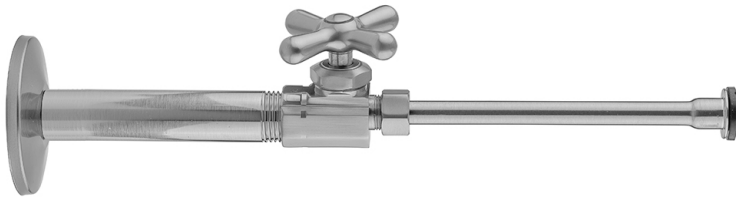

Multi Turn Straight Pattern 3/8" IPS x 3/8" O.D. Toilet Supply Kit with Oval Handle, 20" Supply Tube, Escutcheon

Model #: 590-72-

FEATURES:

- Complete Toilet Supply Kit
- Kit contains:
 - (1) Multi Turn Straight Pattern 3/8" IPS x 3/8" O.D. Supply Valve with Oval Handle P/N 590
 - (1) 20" Copper Supply Tube P/N 772
 - (1) Escutcheon P/N 740
 - (1) 3/8" Brass Nipple P/N 801-38.4

COMPONENTS	
DESCRIPTION	QTY:
STRAIGHT VALVE - OVAL HANDLE	1
20" X 3/8" O.D. SUPPLY TUBE	1
ESCUTCHEON	1
4" NIPPLE	1
PLASTIC FILL VALVE COUPLING NUT	1

AVAILABLE HANDLES:

Multi Turn Straight Pattern 3/8" IPS x 3/8" O.D. Toilet Supply Kit with Cross Handle, 20" Supply Tube, Escutcheon

Model #: 590X-72-

FEATURES:

- Complete Toilet Supply Kit
- Kit contains:
 - (1) Multi Turn Straight Pattern 3/8" IPS x 3/8" O.D. Supply Valve with Cross Handle P/N 590
 - (1) 20" Copper Supply Tube P/N 772
 - (1) Escutcheon P/N 740
 - (1) 3/8" Brass Nipple P/N 801-38.4

SPECIFICATION DRAWING:

COMPONENTS	
DESCRIPTION	QTY:
STRAIGHT VALVE - STANDARD CROSS HANDLE	1
20" X 3/8" O.D. SUPPLY TUBE	1
ESCUTCHEON	1
4" NIPPLE	1
PLASTIC FILL VALVE COUPLING NUT	1

AVAILABLE HANDLES: