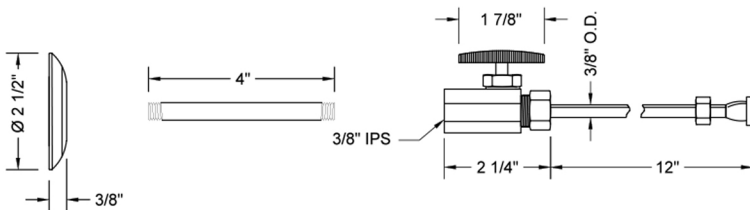

Multi Turn Straight Pattern 3/8" IPS x 3/8" O.D. Toilet Supply Kit with Oval Handle, 12" Supply Tube, Escutcheon

Model #: 590-71-

FEATURES:

- Complete Toilet Supply Kit
- Kit contains:
 - (1) Multi Turn Straight Pattern 3/8" IPS x 3/8" O.D. Supply Valve with Oval Handle P/N 590
 - (1) 12" Copper Supply Tube P/N 771
 - (1) Escutcheon P/N 740
 - (1) 3/8" Brass Nipple P/N 801-38.4

SPECIFICATION DRAWING:

| COMPONENTS | |
|---------------------------------|------|
| DESCRIPTION | QTY: |
| STRAIGHT VALVE - OVAL HANDLE | 1 |
| 12" X 3/8" O.D. SUPPLY TUBE | 1 |
| ESCUTCHEON | 1 |
| 4" NIPPLE | 1 |
| PLASTIC FILL VALVE COUPLING NUT | 1 |

AVAILABLE HANDLES:

Multi Turn Straight Pattern 3/8" IPS x 3/8" O.D. Toilet Supply Kit with Cross Handle, 12" Supply Tube, Escutcheon

Model #: 590X-71-

FEATURES:

- Complete Toilet Supply Kit
- Kit contains:
 - (1) Multi Turn Straight Pattern 3/8" IPS x 3/8" O.D. Supply Valve with Cross Handle P/N 590
 - (1) 12" Copper Supply Tube P/N 771
 - (1) Escutcheon P/N 740
 - (1) 3/8" Brass Nipple P/N 801-38.4

SPECIFICATION DRAWING:

| COMPONENTS | |
|--|------|
| DESCRIPTION | QTY: |
| STRAIGHT VALVE - STANDARD CROSS HANDLE | 1 |
| 12" X 3/8" O.D. SUPPLY TUBE | 1 |
| ESCUTCHEON | 1 |
| 4" NIPPLE | 1 |
| PLASTIC FILL VALVE COUPLING NUT | 1 |