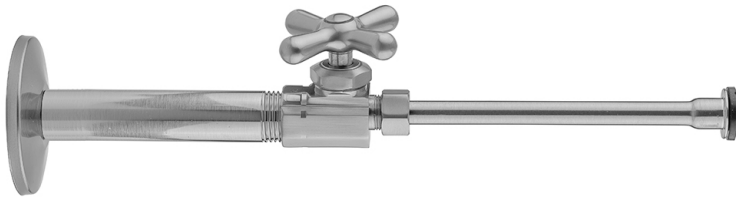

Multi Turn Straight Pattern 3/8" IPS x 3/8" O.D. Toilet Supply Kit with Oval Handle, 12" Supply Tube, Escutcheon

Model #: 590-71-

FEATURES:

- Complete Toilet Supply Kit
- Kit contains:
 - (1) Multi Turn Straight Pattern 3/8" IPS x 3/8" O.D. Supply Valve with Oval Handle P/N 590
 - (1) 12" Copper Supply Tube P/N 771
 - (1) Escutcheon P/N 740
 - (1) 3/8" Brass Nipple P/N 801-38.4

SPECIFICATION DRAWING:

| COMPONENTS | |
|---------------------------------|------|
| DESCRIPTION | QTY: |
| STRAIGHT VALVE - OVAL HANDLE | 1 |
| 12" X 3/8" O.D. SUPPLY TUBE | 1 |
| ESCUTCHEON | 1 |
| 4" NIPPLE | 1 |
| PLASTIC FILL VALVE COUPLING NUT | 1 |

AVAILABLE HANDLES:

Multi Turn Straight Pattern 3/8" IPS x 3/8" O.D. Toilet Supply Kit with Cross Handle, 12" Supply Tube, Escutcheon

Model #: 590X-71-

FEATURES:

- Complete Toilet Supply Kit
- Kit contains:
 - (1) Multi Turn Straight Pattern 3/8" IPS x 3/8" O.D. Supply Valve with Cross Handle P/N 590
 - (1) 12" Copper Supply Tube P/N 771
 - (1) Escutcheon P/N 740
 - (1) 3/8" Brass Nipple P/N 801-38.4

SPECIFICATION DRAWING:

| COMPONENTS | |
|--|------|
| DESCRIPTION | QTY: |
| STRAIGHT VALVE - STANDARD CROSS HANDLE | 1 |
| 12" X 3/8" O.D. SUPPLY TUBE | 1 |
| ESCUTCHEON | 1 |
| 4" NIPPLE | 1 |
| PLASTIC FILL VALVE COUPLING NUT | 1 |