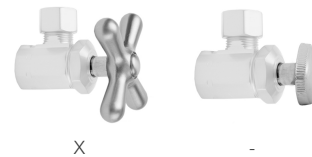

Multi Turn Angle Pattern 1/2" IPS x 3/8" O.D. Toilet Supply Kit with Oval Handle, 20" Supply Tube, Escutcheon

Model #: 586-72-

FEATURES:

- Complete Toilet Supply Kit
- Kit contains:
 - (1) Multi Turn Angle Pattern 1/2" IPS x 3/8" O.D. Supply Valve with Oval Handle P/N 586
 - (1) 20" Copper Supply Tube P/N 772
 - (1) Escutcheon P/N 741
 - (1) 1/2" Brass Nipple P/N 801-12.4

SPECIFICATION DRAWING:

COMPONENTS	
DESCRIPTION	QTY:
ANGLE VALVE - OVAL HANDLE	1
20" X 3/8" O.D. SUPPLY TUBE	1
ESCUTCHEON	1
4" NIPPLE	1
PLASTIC FILL VALVE COUPLING NUT	1

AVAILABLE HANDLES:

Multi Turn Angle Pattern 1/2" IPS x 3/8" O.D. Toilet Supply Kit with Cross Handle, 20" Supply Tube, Escutcheon

Model #: 586X-72-

FEATURES:

- Complete Toilet Supply Kit
- Kit contains:
 - (1) Multi Turn Angle Pattern 1/2" IPS x 3/8" O.D. Supply Valve with Cross Handle P/N 586X
 - (1) 20" Copper Supply Tube P/N 772
 - (1) Escutcheon P/N 741
 - (1) 1/2" Brass Nipple P/N 801-12.4

SPECIFICATION DRAWING:

COMPONENTS	
DESCRIPTION	QTY:
ANGLE VALVE - STANDARD CROSS HANDLE	1
20" X 3/8" O.D. SUPPLY TUBE	1
ESCUTCHEON	1
4" NIPPLE	1
PLASTIC FILL VALVE COUPLING NUT	1

AVAILABLE HANDLES: