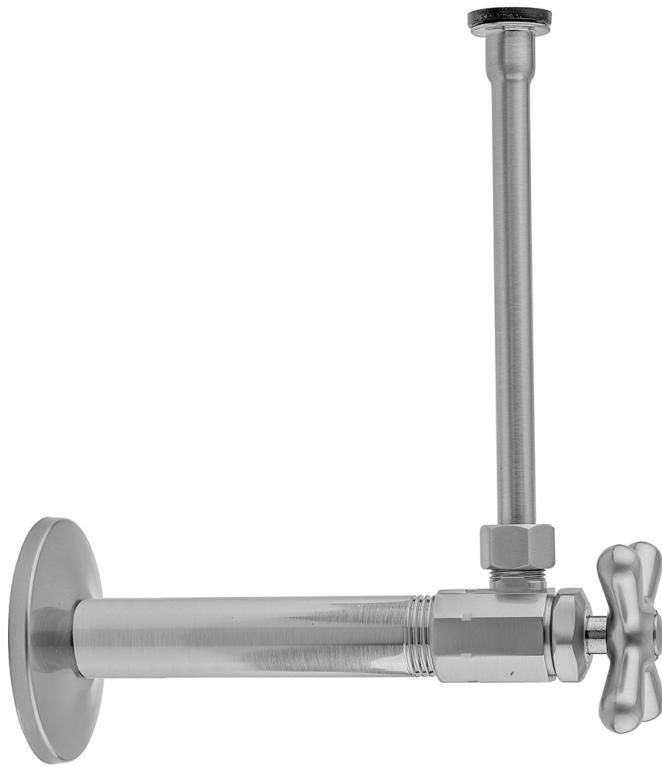

Multi Turn Angle Pattern 1/2" IPS x 3/8" O.D. Toilet Supply Kit with Oval Handle, 20" Supply Tube, Escutcheon

Model #: 586-72-

FEATURES:

- Complete Toilet Supply Kit
- Kit contains:
 - (1) Multi Turn Angle Pattern 1/2" IPS x 3/8" O.D. Supply Valve with Oval Handle P/N 586
 - (1) 20" Copper Supply Tube P/N 772
 - (1) Escutcheon P/N 741
 - (1) 1/2" Brass Nipple P/N 801-12.4

SPECIFICATION DRAWING:

COMPONENTS	
DESCRIPTION	QTY:
ANGLE VALVE - OVAL HANDLE	1
20" X 3/8" O.D. SUPPLY TUBE	1
ESCUTCHEON	1
4" NIPPLE	1
PLASTIC FILL VALVE COUPLING NUT	1

AVAILABLE HANDLES:

Multi Turn Angle Pattern 1/2" IPS x 3/8" O.D. Toilet Supply Kit with Cross Handle, 20" Supply Tube, Escutcheon

Model #: 586X-72-

FEATURES:

- Complete Toilet Supply Kit
- Kit contains:
 - (1) Multi Turn Angle Pattern 1/2" IPS x 3/8" O.D. Supply Valve with Cross Handle P/N 586X
 - (1) 20" Copper Supply Tube P/N 772
 - (1) Escutcheon P/N 741
 - (1) 1/2" Brass Nipple P/N 801-12.4

SPECIFICATION DRAWING:

COMPONENTS	
DESCRIPTION	QTY:
ANGLE VALVE - STANDARD CROSS HANDLE	1
20" X 3/8" O.D. SUPPLY TUBE	1
ESCUTCHEON	1
4" NIPPLE	1
PLASTIC FILL VALVE COUPLING NUT	1

AVAILABLE HANDLES: