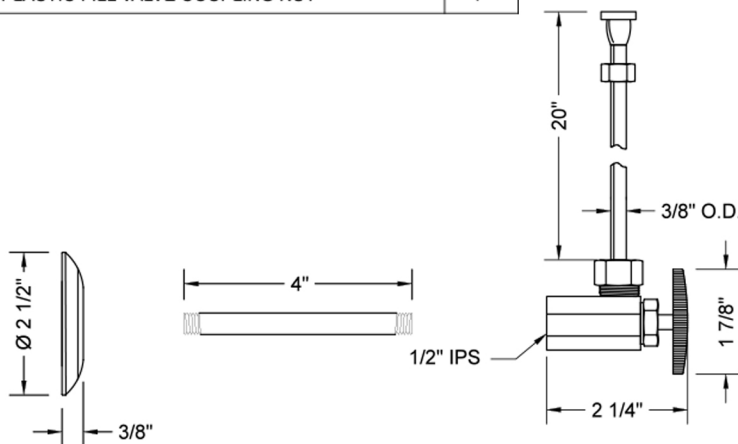

Multi Turn Angle Pattern 1/2" IPS x 3/8" O.D. Toilet Supply Kit with Oval Handle, 20" Supply Tube, Escutcheon

Model #: 586-72-

FEATURES:

- Complete Toilet Supply Kit
- Kit contains:
 - (1) Multi Turn Angle Pattern 1/2" IPS x 3/8" O.D. Supply Valve with Oval Handle P/N 586
 - (1) 20" Copper Supply Tube P/N 772
 - (1) Escutcheon P/N 741
 - (1) 1/2" Brass Nipple P/N 801-12.4

SPECIFICATION DRAWING:

COMPONENTS	
DESCRIPTION	QTY:
ANGLE VALVE - OVAL HANDLE	1
20" X 3/8" O.D. SUPPLY TUBE	1
ESCUTCHEON	1
4" NIPPLE	1
PLASTIC FILL VALVE COUPLING NUT	1

AVAILABLE HANDLES:

Multi Turn Angle Pattern 1/2" IPS x 3/8" O.D. Toilet Supply Kit with Cross Handle, 20" Supply Tube, Escutcheon

Model #: 586X-72-

FEATURES:

- Complete Toilet Supply Kit
- Kit contains:
 - (1) Multi Turn Angle Pattern 1/2" IPS x 3/8" O.D. Supply Valve with Cross Handle P/N 586X
 - (1) 20" Copper Supply Tube P/N 772
 - (1) Escutcheon P/N 741
 - (1) 1/2" Brass Nipple P/N 801-12.4

SPECIFICATION DRAWING:

COMPONENTS	
DESCRIPTION	QTY:
ANGLE VALVE - STANDARD CROSS HANDLE	1
20" X 3/8" O.D. SUPPLY TUBE	1
ESCUTCHEON	1
4" NIPPLE	1
PLASTIC FILL VALVE COUPLING NUT	1

AVAILABLE HANDLES: