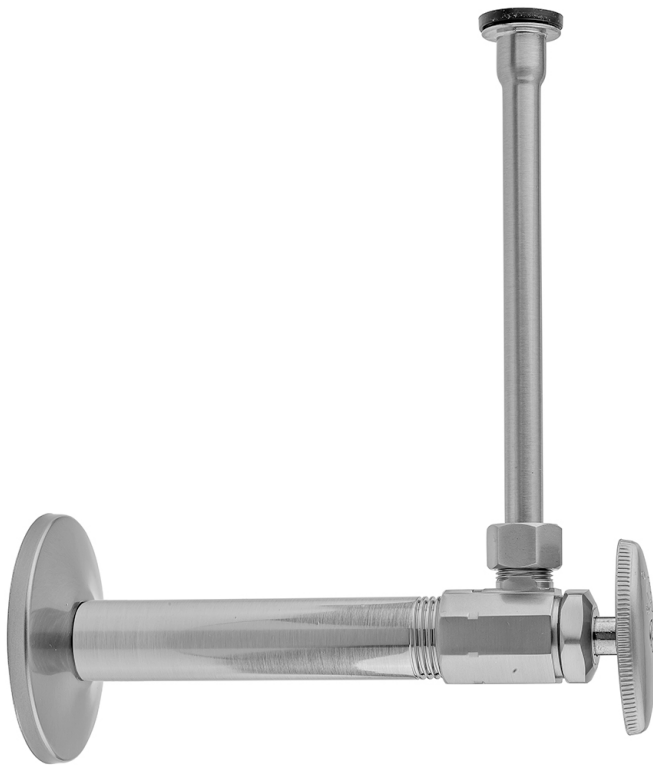

Multi Turn Angle Pattern 3/8" IPS x 3/8" O.D. Toilet Supply Kit with Oval Handle, 20" Supply Tube, Escutcheon

Model #: 585-72-

FEATURES:

- Complete Toilet Supply Kit
- Kit contains:
 - (1) Multi Turn Angle Pattern 3/8" IPS x 3/8" O.D. Supply Valve with Oval Handle P/N 585
 - (1) 20" Copper Supply Tube P/N 772
 - (1) Escutcheon P/N 740
 - (1) 3/8" Brass Nipple P/N 801-38.4

SPECIFICATION DRAWING:

COMPONENTS	
DESCRIPTION	QTY:
ANGLE VALVE - OVAL HANDLE	1
20" X 3/8" O.D. SUPPLY TUBE	1
ESCUTCHEON	1
4" NIPPLE	1
PLASTIC FILL VALVE COUPLING NUT	1

AVAILABLE HANDLES:

Multi Turn Angle Pattern 3/8" IPS x 3/8" O.D. Toilet Supply Kit with Cross Handle, 20" Supply Tube, Escutcheon

Model #: 585X-72-

FEATURES:

- Complete Toilet Supply Kit
- Kit contains:
 - (1) Multi Turn Angle Pattern 3/8" IPS x 3/8" O.D. Supply Valve with Cross Handle P/N 585X
 - (1) 20" Copper Supply Tube P/N 772
 - (1) Escutcheon P/N 740
 - (1) 3/8" Brass Nipple P/N 801-38.4

SPECIFICATION DRAWING:

COMPONENTS	
DESCRIPTION	QTY:
ANGLE VALVE - STANDARD CROSS HANDLE	1
20" X 3/8" O.D. SUPPLY TUBE	1
ESCUTCHEON	1
4" NIPPLE	1
PLASTIC FILL VALVE COUPLING NUT	1

AVAILABLE HANDLES: