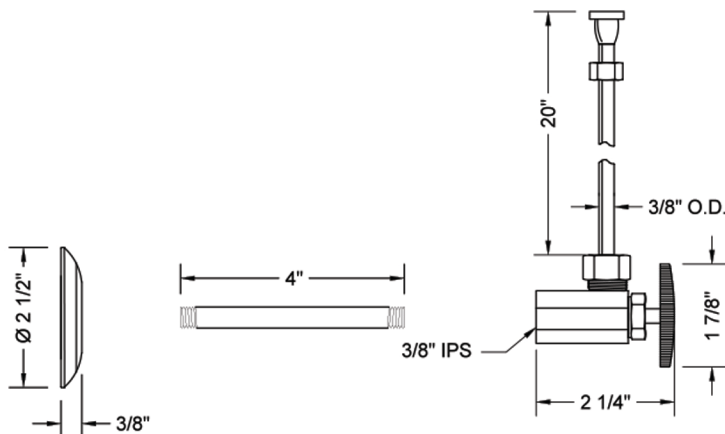

Multi Turn Angle Pattern 3/8" IPS x 3/8" O.D. Toilet Supply Kit with Oval Handle, 20" Supply Tube, Escutcheon

Model #: 585-72-

FEATURES:

- Complete Toilet Supply Kit
- Kit contains:
 - (1) Multi Turn Angle Pattern 3/8" IPS x 3/8" O.D. Supply Valve with Oval Handle P/N 585
 - (1) 20" Copper Supply Tube P/N 772
 - (1) Escutcheon P/N 740
 - (1) 3/8" Brass Nipple P/N 801-38.4

SPECIFICATION DRAWING:

COMPONENTS	
DESCRIPTION	QTY:
ANGLE VALVE - OVAL HANDLE	1
20" X 3/8" O.D. SUPPLY TUBE	1
ESCUTCHEON	1
4" NIPPLE	1
PLASTIC FILL VALVE COUPLING NUT	1

AVAILABLE HANDLES:

Multi Turn Angle Pattern 3/8" IPS x 3/8" O.D. Toilet Supply Kit with Cross Handle, 20" Supply Tube, Escutcheon

Model #: 585X-72-

FEATURES:

- Complete Toilet Supply Kit
- Kit contains:
 - (1) Multi Turn Angle Pattern 3/8" IPS x 3/8" O.D. Supply Valve with Cross Handle P/N 585X
 - (1) 20" Copper Supply Tube P/N 772
 - (1) Escutcheon P/N 740
 - (1) 3/8" Brass Nipple P/N 801-38.4

SPECIFICATION DRAWING:

COMPONENTS	
DESCRIPTION	QTY:
ANGLE VALVE - STANDARD CROSS HANDLE	1
20" X 3/8" O.D. SUPPLY TUBE	1
ESCUTCHEON	1
4" NIPPLE	1
PLASTIC FILL VALVE COUPLING NUT	1

AVAILABLE HANDLES: