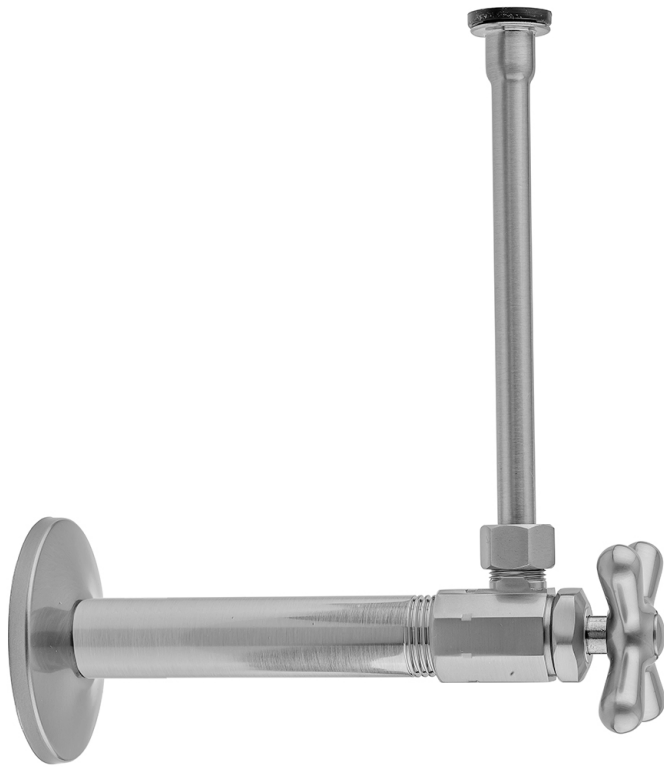

Multi Turn Angle Pattern 3/8" IPS x 3/8" O.D. Toilet Supply Kit with Oval Handle, 20" Supply Tube, Escutcheon

Model #: 585-72-

FEATURES:

- Complete Toilet Supply Kit
- Kit contains:
 - (1) Multi Turn Angle Pattern 3/8" IPS x 3/8" O.D. Supply Valve with Oval Handle P/N 585
 - (1) 20" Copper Supply Tube P/N 772
 - (1) Escutcheon P/N 740
 - (1) 3/8" Brass Nipple P/N 801-38.4

SPECIFICATION DRAWING:

COMPONENTS	
DESCRIPTION	QTY:
ANGLE VALVE - OVAL HANDLE	1
20" X 3/8" O.D. SUPPLY TUBE	1
ESCUTCHEON	1
4" NIPPLE	1
PLASTIC FILL VALVE COUPLING NUT	1

AVAILABLE HANDLES:

Multi Turn Angle Pattern 3/8" IPS x 3/8" O.D. Toilet Supply Kit with Cross Handle, 20" Supply Tube, Escutcheon

Model #: 585X-72-

FEATURES:

- Complete Toilet Supply Kit
- Kit contains:
 - (1) Multi Turn Angle Pattern 3/8" IPS x 3/8" O.D. Supply Valve with Cross Handle P/N 585X
 - (1) 20" Copper Supply Tube P/N 772
 - (1) Escutcheon P/N 740
 - (1) 3/8" Brass Nipple P/N 801-38.4

SPECIFICATION DRAWING:

COMPONENTS	
DESCRIPTION	QTY:
ANGLE VALVE - STANDARD CROSS HANDLE	1
20" X 3/8" O.D. SUPPLY TUBE	1
ESCUTCHEON	1
4" NIPPLE	1
PLASTIC FILL VALVE COUPLING NUT	1

AVAILABLE HANDLES: