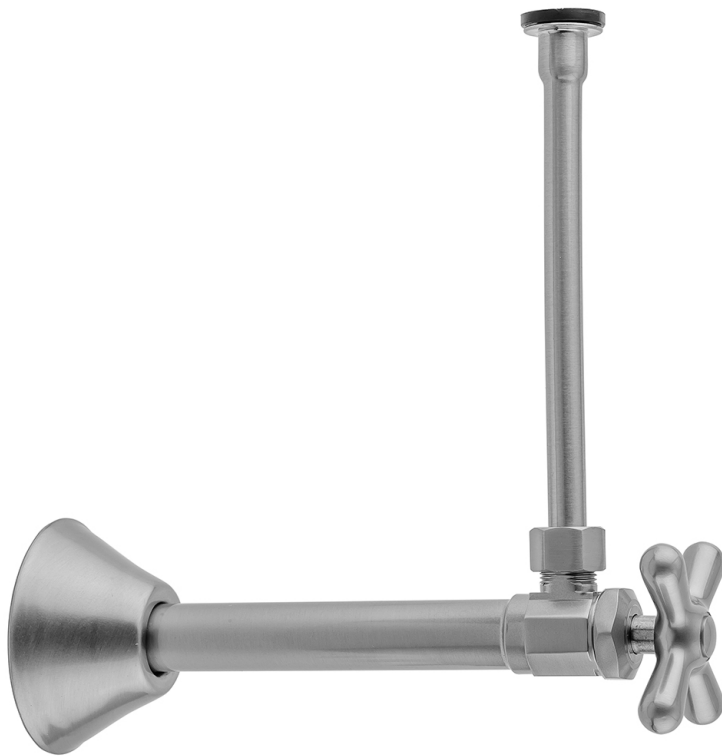

Multi Turn Angle Pattern 1/2" Copper (Sweat Fit) x 3/8" O.D. Toilet Supply Kit with Oval Handle, 20", Supply Tube, Escutcheon

Model #: 582-72-

FEATURES:

- Complete Toilet Supply Kit
- Kit contains:
 - (1) Multi Turn Angle Pattern 1/2" Copper (Sweat Fit) x 3/8" O.D. Supply Valve with Oval Handle P/N 582
 - (1) 20" Copper Supply Tube P/N 772
 - (1) Escutcheon P/N 7116

SPECIFICATION DRAWING:

COMPONENTS	
DESCRIPTION	QTY:
ANGLE VALVE - OVAL HANDLE	1
20" X 3/8" O.D. SUPPLY TUBE	1
ESCUTCHEON	1
PLASTIC FILL VALVE COUPLING NUT	1

AVAILABLE HANDLES:

Multi Turn Angle Pattern 1/2" Copper (Sweat Fit) x 3/8" O.D. Toilet Supply Kit with Cross Handle, 20" Supply Tube, Escutcheon

Model #: 582X-72-

FEATURES:

- Complete Toilet Supply Kit
- Kit contains:
 - (1) Multi Turn Angle Pattern 1/2" Copper (Sweat Fit) x 3/8" O.D. Supply Valve with Cross Handle P/N 582X
 - (1) 20" Copper Supply Tube P/N 772
 - (1) Escutcheon P/N 7116

SPECIFICATION DRAWING:

COMPONENTS	
DESCRIPTION	QTY:
ANGLE VALVE - STANDARD CROSS HANDLE	1
20" X 3/8" O.D. SUPPLY TUBE	1
ESCUTCHEON	1
PLASTIC FILL VALVE COUPLING NUT	1

AVAILABLE HANDLES: