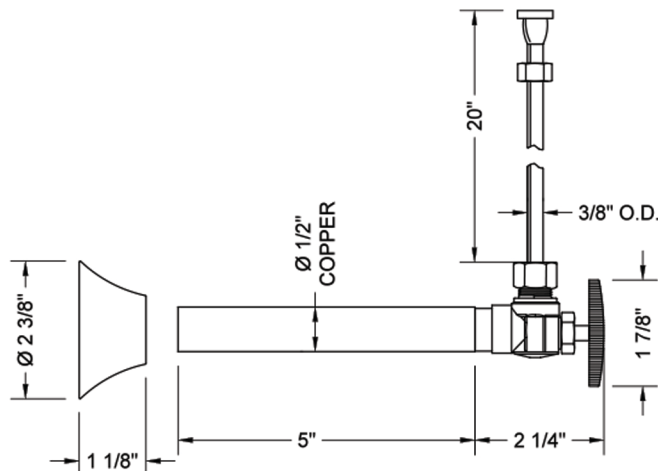

Multi Turn Angle Pattern 1/2" Copper (Sweat Fit) x 3/8" O.D. Toilet Supply Kit with Oval Handle, 20", Supply Tube, Escutcheon

Model #: 582-72-

FEATURES:

- Complete Toilet Supply Kit
- Kit contains:
 - (1) Multi Turn Angle Pattern 1/2" Copper (Sweat Fit) x 3/8" O.D. Supply Valve with Oval Handle P/N 582
 - (1) 20" Copper Supply Tube P/N 772
 - (1) Escutcheon P/N 7116

SPECIFICATION DRAWING:

COMPONENTS	
DESCRIPTION	QTY:
ANGLE VALVE - OVAL HANDLE	1
20" X 3/8" O.D. SUPPLY TUBE	1
ESCUTCHEON	1
PLASTIC FILL VALVE COUPLING NUT	1

AVAILABLE HANDLES:

Multi Turn Angle Pattern 1/2" Copper (Sweat Fit) x 3/8" O.D. Toilet Supply Kit with Cross Handle, 20" Supply Tube, Escutcheon

Model #: 582X-72-

FEATURES:

- Complete Toilet Supply Kit
- Kit contains:
 - (1) Multi Turn Angle Pattern 1/2" Copper (Sweat Fit) x 3/8" O.D. Supply Valve with Cross Handle P/N 582X
 - (1) 20" Copper Supply Tube P/N 772
 - (1) Escutcheon P/N 7116

SPECIFICATION DRAWING:

COMPONENTS	
DESCRIPTION	QTY:
ANGLE VALVE - STANDARD CROSS HANDLE	1
20" X 3/8" O.D. SUPPLY TUBE	1
ESCUTCHEON	1
PLASTIC FILL VALVE COUPLING NUT	1

AVAILABLE HANDLES: