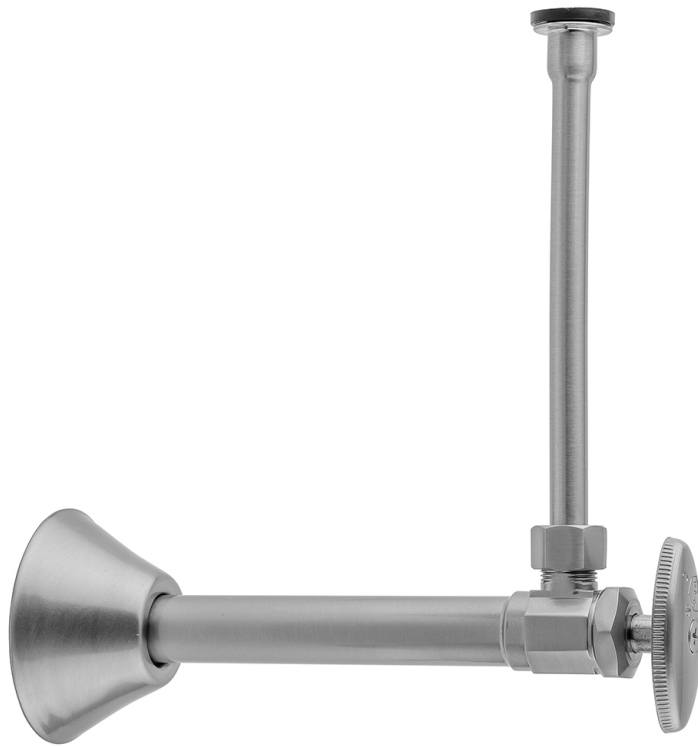

Multi Turn Angle Pattern 1/2" Copper (Sweat Fit) x 3/8" O.D. Toilet Supply Kit with Oval Handle, 20", Supply Tube, Escutcheon

Model #: 582-72-

FEATURES:

- Complete Toilet Supply Kit
- Kit contains:
 - (1) Multi Turn Angle Pattern 1/2" Copper (Sweat Fit) x 3/8" O.D. Supply Valve with Oval Handle P/N 582
 - (1) 20" Copper Supply Tube P/N 772
 - (1) Escutcheon P/N 7116

SPECIFICATION DRAWING:

COMPONENTS	
DESCRIPTION	QTY:
ANGLE VALVE - OVAL HANDLE	1
20" X 3/8" O.D. SUPPLY TUBE	1
ESCUTCHEON	1
PLASTIC FILL VALVE COUPLING NUT	1

AVAILABLE HANDLES:

Multi Turn Angle Pattern 1/2" Copper (Sweat Fit) x 3/8" O.D. Toilet Supply Kit with Cross Handle, 20" Supply Tube, Escutcheon

Model #: 582X-72-

FEATURES:

- Complete Toilet Supply Kit
- Kit contains:
 - (1) Multi Turn Angle Pattern 1/2" Copper (Sweat Fit) x 3/8" O.D. Supply Valve with Cross Handle P/N 582X
 - (1) 20" Copper Supply Tube P/N 772
 - (1) Escutcheon P/N 7116

SPECIFICATION DRAWING:

COMPONENTS	
DESCRIPTION	QTY:
ANGLE VALVE - STANDARD CROSS HANDLE	1
20" X 3/8" O.D. SUPPLY TUBE	1
ESCUTCHEON	1
PLASTIC FILL VALVE COUPLING NUT	1

AVAILABLE HANDLES: