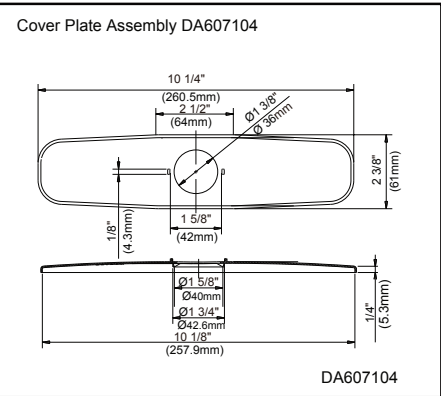

Warranty

Danze products are covered by a manufacturer's lifetime limited warranty for manufacturing defects.