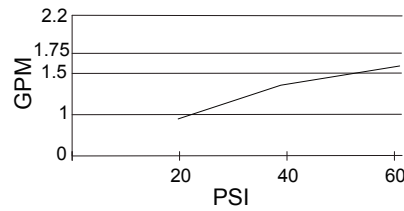

SPECIFICATIONS

THE FOODIE® PRE-RINSE SINGLE HANDLE PULL-DOWN KITCHEN FAUCET

Model

DH451188
 DH451188SS
 DH450188BS

Description

- Ceramic disc cartridge
- 20 5/8" high spout, 8 7/8" spout length
- Metal lever handle
- 360 degree swivel spout, spring-action wand
- 2 1/4" maximum deck thickness allowed
- One or three hole mount with deck plate DA607104 included
- 1.75gpm (6.6L/min) maximum flow rate @ 60psi
- Two function twisting sprayhead: aerated stream & spray

Flow Rate

Standards

NSF/ANSI 372 • NSF/ANSI 372

MEETS ASME A112.18.1M/A112.18.1 • ASME A112.18.1M/A112.18.1

• ADA Accessibility Guidelines for Buildings and Facilities-309.4 Operable Parts

Warranty

Danze products are covered by a manufacturer's lifetime limited warranty for manufacturing defects.