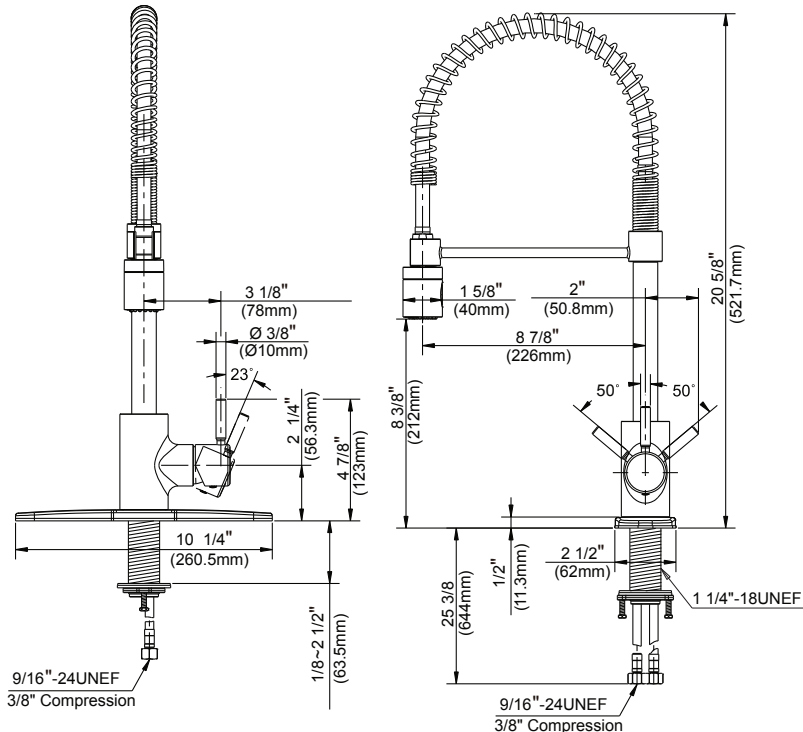

SPECIFICATIONS

THE FOODIE® PRE-RINSE SINGLE HANDLE PULL-DOWN KITCHEN FAUCET

Model

DH451188
 DH451188SS
 DH450188BS

Description

- Ceramic disc cartridge
- 20 5/8" high spout, 8 7/8" spout length
- Metal lever handle
- 360 degree swivel spout, spring-action wand
- 2 1/4" maximum deck thickness allowed
- One or three hole mount with deck plate DA607104 included
- 1.75gpm (6.6L/min) maximum flow rate @ 60psi
- Two function twisting sprayhead: aerated stream & spray

Flow Rate

Standards

NSF/ANSI 372 • NSF/ANSI 372

MEETS ASME A112.18.1M/A112.18.1 • ASME A112.18.1M/A112.18.1

• ADA Accessibility Guidelines for Buildings and Facilities-309.4 Operable Parts

Warranty

Danze products are covered by a manufacturer's lifetime limited warranty for manufacturing defects.