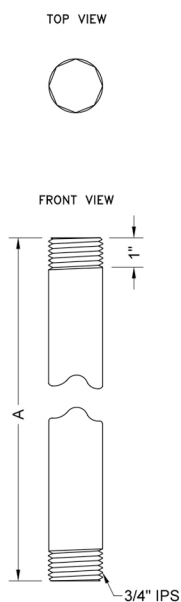

## 3/4" IPS x 4" Brass Vertical Drop Ceiling Nipple

**Model #: 801-34.4-**

### FEATURES:

- Brass vertical drop ceiling shower arm
- 3/4" IPS x 4" length
- 3/4" escutcheons sold separately
- All custom lengths available. Contact JACLO for pricing & availability

### SPECIFICATION DRAWING:

| 3/4" BRASS VERTICAL DROP CEILING NIPPLES |                |     |
|--|----------------|-----|
| PART. #                                  | DESCRIPTION    | A   |
| 801-34.4                                 | 3/4" IPS X 4"  | 4"  |
| 801-34.6                                 | 3/4" IPS X 6"  | 6"  |
| 801-34.12                                | 3/4" IPS X 12" | 12" |
| 801-34.18                                | 3/4" IPS X 18" | 18" |
| 801-34.24                                | 3/4" IPS X 24" | 24" |
| 801-34.30                                | 3/4" IPS X 30" | 30" |
| 801-34.36                                | 3/4" IPS X 36" | 36" |