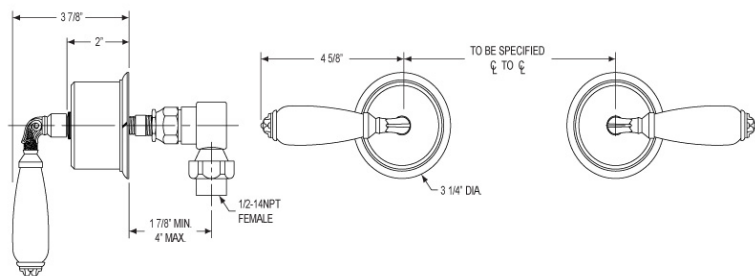

Wall Lavatory Set Model WL338F_003

FEATURES

- Style: Baroque Treasures
- Collection: Valencia
- Temperature controlled by handles
- 1.5 gpm @ 60 psi

COLOR FINISHES

- Polished Nickel (WL338F_014)
- Satin Nickel (WL338F_015)
- Pewter (WL338F_15A)
- Polished Chrome (WL338F_026)
- Polished Brass (WL338F_003)
- Polished Brass Antiqued (WL338F_007)
- Satin Brass (WL338F_004)
- Polished Gold (WL338F_025)
- Polished Gold Antiqued (WL338F_25D)
- Satin Gold (WL338F_024)
- Satin Gold Antiqued (WL338F_24D)
- Satin Jeweler's Gold (WL338F_24J)
- Old English Brass (WL338F_OEB)
- Antique Brass (WL338F_047)
- Antique Bronze (WL338F_11B)

Image shown may not be in the finish selected

WARRANTY

- Limited Lifetime

COMPLIES WITH

- CA AB 1953-CERTIFIED
- ADA
- ANSI/NSF61-CERTIFIED
- A112.18.1-05/CSA B125.1-2005-CERTIFIED
- cUPC-CERTIFIED
- UPC-CERTIFIED
- EPA WaterSense-CERTIFIED
- VT S152