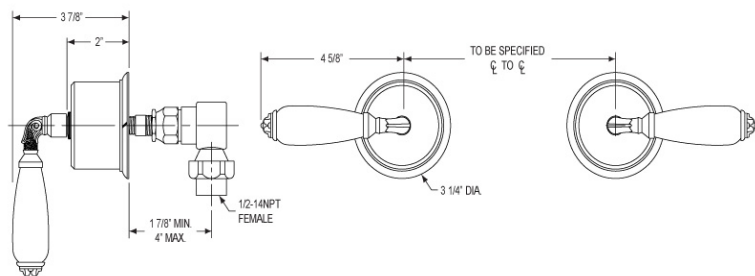

Wall Lavatory Set Model WL338C_003

FEATURES

- Style: Baroque Treasures
- Collection: Valencia
- Temperature controlled by handles
- 1.5 gpm @ 60 psi

COLOR FINISHES

- Polished Nickel (WL338C_014)
- Satin Nickel (WL338C_015)
- Pewter (WL338C_15A)
- Polished Chrome (WL338C_026)
- Polished Brass (WL338C_003)
- Polished Brass Antiqued (WL338C_007)
- Satin Brass (WL338C_004)
- Polished Gold (WL338C_025)
- Polished Gold Antiqued (WL338C_25D)
- Satin Gold (WL338C_024)
- Satin Gold Antiqued (WL338C_24D)
- Satin Jeweler's Gold (WL338C_24J)
- Old English Brass (WL338C_OEB)
- Antique Brass (WL338C_047)
- Antique Bronze (WL338C_11B)

Image shown may not be in the finish selected

WARRANTY

- Limited Lifetime

COMPLIES WITH

- CA AB 1953-CERTIFIED
- ADA
- ANSI/NSF61-CERTIFIED
- A112.18.1-05/CSA B125.1-2005-CERTIFIED
- cUPC-CERTIFIED
- UPC-CERTIFIED
- EPA WaterSense-CERTIFIED
- VT S152