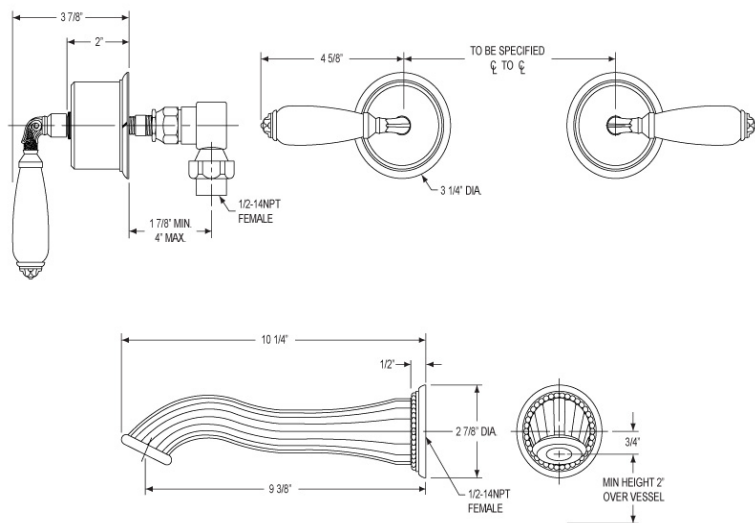

Image shown may not be in the finish selected

Wall Lavatory Set Model WL338C_003

FEATURES

- Style: Baroque Treasures
- Collection: Valencia
- Temperature controlled by handles
- 1.5 gpm @ 60 psi

COLOR FINISHES