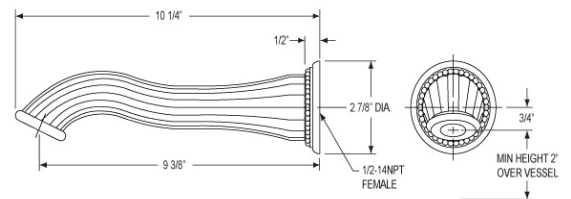

Wall Lavatory Set Model WL338C_003

FEATURES

- Style: Baroque Treasures
- Collection: Valencia
- Temperature controlled by handles
- 1.5 gpm @ 60 psi

COLOR FINISHES

- Polished Nickel (WL338C_014)
- Satin Nickel (WL338C_015)
- Pewter (WL338C_15A)
- Polished Chrome (WL338C_026)
- Polished Brass (WL338C_003)
- Polished Brass Antiqued (WL338C_007)
- Satin Brass (WL338C_004)
- Polished Gold (WL338C_025)
- Polished Gold Antiqued (WL338C_25D)
- Satin Gold (WL338C_024)
- Satin Gold Antiqued (WL338C_24D)
- Satin Jeweler's Gold (WL338C_24J)
- Old English Brass (WL338C_OEB)
- Antique Brass (WL338C_047)
- Antique Bronze (WL338C_11B)

Image shown may not be in the finish selected

WARRANTY

- Limited Lifetime

COMPLIES WITH

- CA AB 1953-CERTIFIED
- ADA
- ANSI/NSF61-CERTIFIED
- A112.18.1-05/CSA B125.1-2005-CERTIFIED
- cUPC-CERTIFIED
- UPC-CERTIFIED
- EPA WaterSense-CERTIFIED
- VT S152