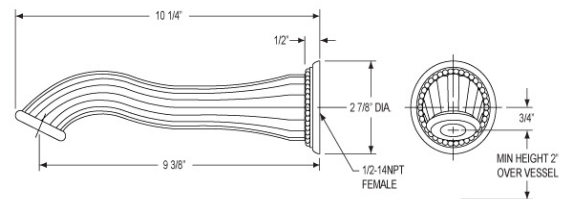

Wall Lavatory Set Model WL338F_003

FEATURES

- Style: Baroque Treasures
- Collection: Valencia
- Temperature controlled by handles
- 1.5 gpm @ 60 psi

COLOR FINISHES

- Polished Nickel (WL338F_014)
- Satin Nickel (WL338F_015)
- Pewter (WL338F_15A)
- Polished Chrome (WL338F_026)
- Polished Brass (WL338F_003)
- Polished Brass Antiqued (WL338F_007)
- Satin Brass (WL338F_004)
- Polished Gold (WL338F_025)
- Polished Gold Antiqued (WL338F_25D)
- Satin Gold (WL338F_024)
- Satin Gold Antiqued (WL338F_24D)
- Satin Jeweler's Gold (WL338F_24J)
- Old English Brass (WL338F_OEB)
- Antique Brass (WL338F_047)
- Antique Bronze (WL338F_11B)

Image shown may not be in the finish selected

WARRANTY

- Limited Lifetime

COMPLIES WITH

- CA AB 1953-CERTIFIED
- ADA
- ANSI/NSF61-CERTIFIED
- A112.18.1-05/CSA B125.1-2005-CERTIFIED
- cUPC-CERTIFIED
- UPC-CERTIFIED
- EPA WaterSense-CERTIFIED
- VT S152