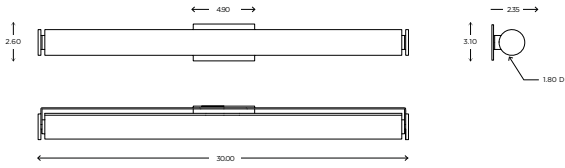

Icon 30

ADA | CUSTOM OPTIONS

The ICON linear series has a familiar aesthetic at first glance, making it a great choice for transitional and contemporary spaces. The full length diffuser appears to float off of its slim framework.

The footprint of this fixture is significantly slimmer in both its width and projection than anything on the market.

DIMENSIONS

30.00"H x 2.60"W x 2.35"P

LAMPING / VOLTAGE

[1] 36W LED Strip, 2592 Lumens, 3000K,
120V, dimming

*See Installation Instructions for recommended LED dimmers

FINISH

Brushed Nickel, Polished Nickel, Polished Chrome

DIFFUSER

Matte Opal Acrylic

Customize this fixture to your specific needs

*Requires standard single gang jbox
installed in same orientation as fixture

Fixture can be mounted VERTICALLY or HORIZONTALLY