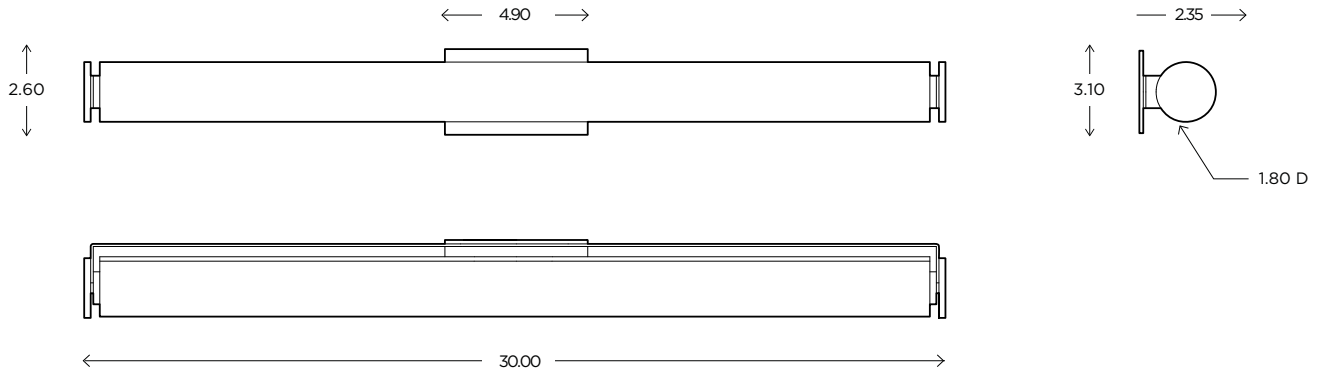

## DIMENSIONS

30.00"H x 2.60"W x 2.35"P

# Icon 30

ADA | CUSTOM OPTIONS

\*Requires standard single gang jbox installed in same orientation as fixture

Refer to the instructions for correct j-box placement and installation requirements.

Fixture can be mounted VERTICALLY or HORIZONTALLY

## DIMENSIONS

Height: 30.00  
Width: 2.60  
Projection: 2.35