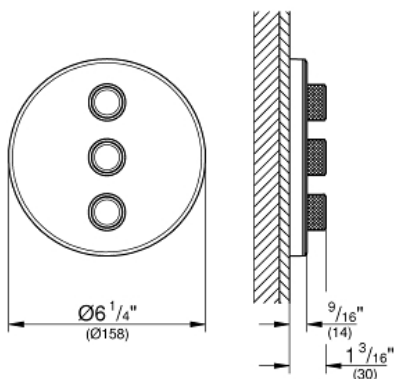

GROHTHERM SMARTCONTROL Triple Volume Control Trim

MODEL # 29152LS0

Pure Freude an Wasser

GROHE

GROHE America, Inc | 200 North Gary Avenue, Suite G, Roselle, IL 60172
Phone: +1 (800) 444-7643 | Fax: +1 (800) 225-2778 | us-customerservice@grohe.com

Product Description: Triple Volume Control Trim

Standard Specification:

- Final installation set for:
- GROHE Rapido SmartBox 35 601 000
- Metal wall escutcheon with **GROHE QuickFix** (covered escutcheon and shaft sealing, covered fixing), 6° angle adjustable
- 3/8" (10mm) thin profile escutcheon
- **GROHE StarLight** finish
- SmartControl push for ON-OFF, turn for volume adjustment from EcoJoy to Full Flow
- Includes various icons to customize push buttons
- Multiple outlets can be run simultaneously
- Cover plate in moon white acrylic glass
- Maximum flow performance combined: 17.2gpm (65L/min) @ 43.5 psi (3 bar)
- Optional flow reducer for CALGreen compliance included