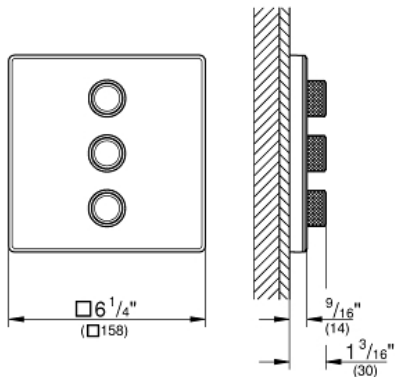

# GROHTHERM SMARTCONTROL Triple Volume Control Trim

MODEL # 29158LS0

*Pure Freude an Wasser*

**GROHE**

GROHE America, Inc | 200 North Gary Avenue, Suite G, Roselle, IL 60172  
Phone: +1 (800) 444-7643 | Fax: +1 (800) 225-2778 | us-customerservice@grohe.com

## Product Description: Triple Volume Control Trim

### Standard Specification:

- Final installation set for:
- GROHE Rapido SmartBox 35 601 000
- Metal wall escutcheon with **GROHE QuickFix** (covered escutcheon and shaft sealing, covered fixing), 6° angle adjustable
- 3/8" (10mm) thin profile escutcheon
- **GROHE StarLight** finish
- SmartControl push for ON-OFF, turn for volume adjustment from EcoJoy to Full Flow
- Includes various icons to customize push buttons
- Multiple outlets can be run simultaneously
- Cover plate in moon white acrylic glass
- Maximum flow performance combined: 17.2gpm (65L/min) @ 43.5 psi (3 bar)
- Optional flow reducer for CALGreen compliance included