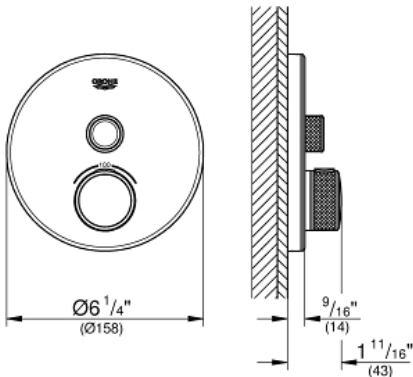

GROHTHERM SMARTCONTROL Single Function Thermostatic Trim with Control Module

MODEL # 29159LS0

Pure Freude an Wasser

GROHE

GROHE America, Inc | 200 North Gary Avenue, Suite G, Roselle, IL 60172
Phone: +1 (800) 444-7643 | Fax: +1 (800) 225-2778 | us-customerservice@grohe.com

Product Description: Single Function Thermostatic Trim with Control Module

Standard Specification:

- Final installation set for:
- Required rough-in-set sold separately (GROHE Rapido SmartBox 35 601 000)
- Metal wall escutcheon with **GROHE QuickFix** (covered escutcheon and shaft sealing, covered fixing), 6° angle adjustable
- 3/8" (10mm) thin profile escutcheon
- **GROHE StarLight** finish
- SmartControl push for ON-OFF, turn for volume adjustment from EcoJoy to Full Flow
- Includes various icons to customize push buttons
- **GROHE TurboStat** Compact cartridge with wax thermoelement
- **GROHE SafeStop** safety button at 100°F/38°C
- Built-in check valve with dirt strainer
- Cover plate in moon white acrylic glass
- Maximum flow performance: 7.7gpm (29L/min) @ 43.5 psi (3 bar)
- Optional flow reducer for CALGreen compliance included

Applicable Codes & Standards:

- ASME A112.18.1/CSA B125.1
- CalGreen

Color:

- 29159LS0 Moon White