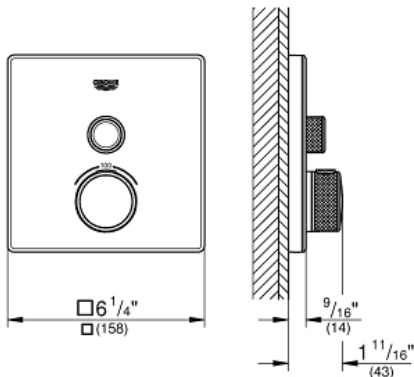

Product Description: Single Function Thermostatic Trim with Control Module

Standard Specification:

- Final installation set for:
- Required rough-in-set sold separately (GROHE Rapido SmartBox 35 601 000)
- Metal wall escutcheon with **GROHE QuickFix** (covered escutcheon and shaft sealing, covered fixing), 6° angle adjustable
- 3/8" (10mm) thin profile escutcheon
- **GROHE StarLight** finish
- SmartControl push for ON-OFF, turn for volume adjustment from EcoJoy to Full Flow
- Includes various icons to customize push buttons
- **GROHE TurboStat** Compact cartridge with wax thermoelement
- **GROHE SafeStop** safety button at 100°F/38°C
- Built-in check valve with dirt strainer
- Cover plate in moon white acrylic glass
- Maximum flow performance: 7.7gpm (29L/min) @ 43.5 psi (3 bar)
- Optional flow reducer for CALGreen compliance included