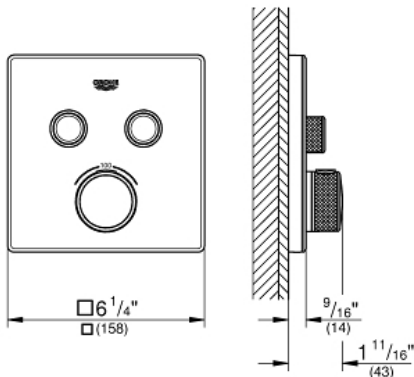

## Product Description: Dual Function Thermostatic Trim with Control Module

### Standard Specification:

- Final installation set for:
- Required rough-in-set sold separately (GROHE Rapido SmartBox 35 601 000)
- Metal wall escutcheon with **GROHE QuickFix** (covered escutcheon and shaft sealing, covered fixing), 6° angle adjustable
- 3/8" (10mm) thin profile escutcheon
- **GROHE StarLight** finish
- SmartControl push for ON-OFF, turn for volume adjustment from EcoJoy to Full Flow
- Includes various icons to customize push buttons
- **GROHE TurboStat** Compact cartridge with wax thermoelement
- **GROHE SafeStop** safety button at 100°F/38°C
- Built-in check valve with dirt strainer
- Multiple outlets can be run simultaneously
- Cover plate in moon white acrylic glass
- Maximum flow performance combined: 7.7gpm (29L/min) @ 43.5 psi (3 bar)
- Optional flow reducer for CALGreen compliance included