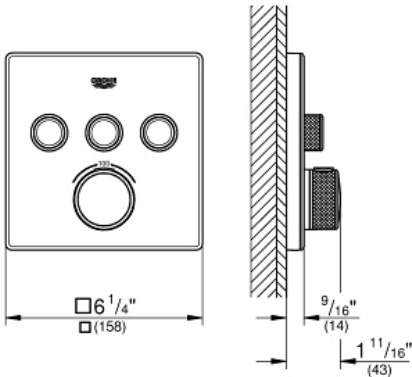

GROHTHERM SMARTCONTROL Triple Function Thermostatic Trim with Control Module

MODEL # 29165LS0

Pure Freude an Wasser

GROHE

GROHE America, Inc | 200 North Gary Avenue, Suite G, Roselle, IL 60172
Phone: +1 (800) 444-7643 | Fax: +1 (800) 225-2778 | us-customerservice@grohe.com

Product Description:

Triple Function Thermostatic Trim with Control Module

Standard Specification:

- Final installation set for:
- Required rough-in-set sold separately (GROHE Rapido SmartBox 35 601 000)
- Metal wall escutcheon with **GROHE QuickFix** (covered escutcheon and shaft sealing, covered fixing), 6° angle adjustable
- 3/8" (10mm) thin profile escutcheon
- **GROHE StarLight** finish
- SmartControl push for ON-OFF, turn for volume adjustment from EcoJoy to Full Flow
- Includes various icons to customize push buttons
- **GROHE TurboStat** Compact cartridge with wax thermolement
- Exposed thermostatic temperature control with SafeStop at 100°F/38°C
- Built-in check valve with dirt strainer
- Multiple outlets can be run simultaneously
- Cover plate in moon white acrylic glass
- Maximum flow performance combined: 9.5gpm (36L/min) @ 43.5 psi (3 bar)
- Optional flow reducer for CALGreen compliance included

Applicable Codes & Standards:

- ASME A112.18.1/CSA B125.1
- CalGreen

Color:

- 29165LS0 Moon White