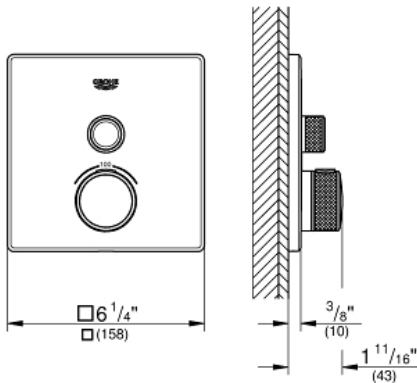

GROHTHERM SMARTCONTROL Single Function Thermostatic Trim with Control Module

MODEL # 29140000

Pure Freude an Wasser

GROHE

GROHE America, Inc | 200 North Gary Avenue, Suite G, Roselle, IL 60172
Phone: +1 (800) 444-7643 | Fax: +1 (800) 225-2778 | us-customerservice@grohe.com

Product Description:

Single Function Thermostatic Trim with Control Module

Standard Specification:

- Final installation set for:
- Required rough-in-set sold separately (GROHE Rapido SmartBox 35 601 000)
- Metal wall escutcheon with **GROHE QuickFix** (covered escutcheon and shaft sealing, covered fixing), 6° angle adjustable
- 3/8" (10mm) thin profile escutcheon
- **GROHE StarLight** chrome finish
- SmartControl push for ON-OFF, turn for volume adjustment from EcoJoy to Full Flow
- Includes various icons to customize push buttons
- **GROHE TurboStat** Compact cartridge with wax thermoelement
- **GROHE SafeStop** safety button at 100°F/38°C
- Built-in check valve with dirt strainer
- Maximum flow performance: 7.7gpm (29L/min) @ 43.5 psi (3 bar)
- Optional flow reducer for CALGreen compliance included

Applicable Codes & Standards:

- ASME A112.18.1/CSA B125.1
- CalGreen

Color:

- 29140000 StarLight Chrome