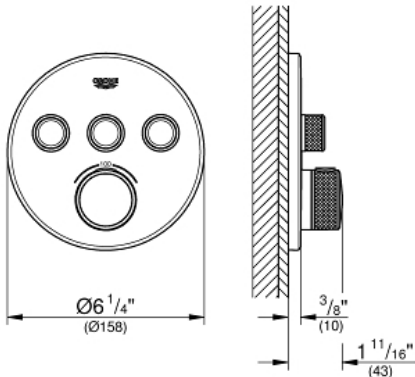

GROHTHERM SMARTCONTROL Triple Function Thermostatic Trim with Control Module

MODEL # 29138000

Pure Freude an Wasser

GROHE

GROHE America, Inc | 200 North Gary Avenue, Suite G, Roselle, IL 60172
Phone: +1 (800) 444-7643 | Fax: +1 (800) 225-2778 | us-customerservice@grohe.com

Product Description:

Triple Function Thermostatic Trim with Control Module

Standard Specification:

- Final installation set for:
- Required rough-in-set sold separately (GROHE Rapido SmartBox 35 601 000)
- Metal wall escutcheon with **GROHE QuickFix** (covered escutcheon and shaft sealing, covered fixing), 6° angle adjustable
- 3/8" (10mm) thin profile escutcheon
- **GROHE StarLight** chrome finish
- SmartControl push for ON-OFF, turn for volume adjustment from EcoJoy to Full Flow
- Includes various icons to customize push buttons
- **GROHE TurboStat** Compact cartridge with wax thermoelement
- **GROHE SafeStop** safety button at 100°F/38°C
- Built-in check valve with dirt strainer
- Multiple outlets can be run simultaneously
- Maximum flow performance combined: 9.5gpm (36L/min) @ 43.5 psi (3 bar)
- Optional flow reducer for CALGreen compliance included

Applicable Codes & Standards:

- ASME A112.18.1/CSA B125.1
- CalGreen

Color:

- 29138000 StarLight Chrome