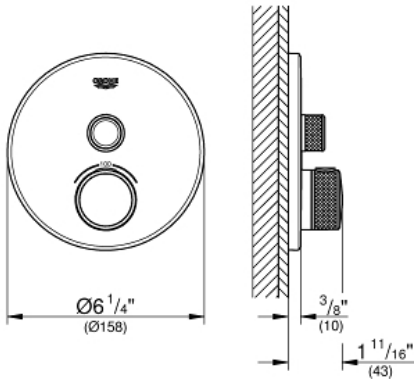

Product Description:

Single Function Thermostatic Trim with Control Module

Standard Specification:

- Final installation set for:
- Required rough-in-set sold separately (GROHE Rapido SmartBox 35 601 000)
- Metal wall escutcheon with **GROHE QuickFix** (covered escutcheon and shaft sealing, covered fixing), 6° angle adjustable
- 3/8" (10mm) thin profile escutcheon
- **GROHE StarLight** chrome finish
- SmartControl push for ON-OFF, turn for volume adjustment from EcoJoy to Full Flow
- Includes various icons to customize push buttons
- **GROHE TurboStat** Compact cartridge with wax thermoelement
- **GROHE SafeStop** safety button at 100°F/38°C
- Built-in check valve with dirt strainer
- Maximum flow performance: 7.7gpm (29L/min) @ 43.5 psi (3 bar)
- Optional flow reducer for CALGreen compliance included

Applicable Codes & Standards:

- ASME A112.18.1/CSA B125.1
- CalGreen

Color:

- 29136000 StarLight Chrome