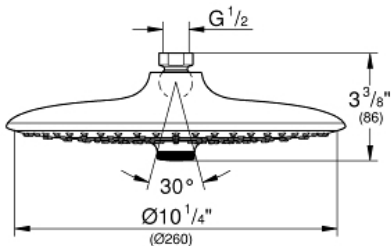

**Product Description:**  
Shower Head 3 Sprays

**Standard Specification:**

- Rain, SmartRain, Jet
- 10" Diameter
- Rotating ball joint  $\pm 15^\circ$
- 1/2" Connection thread
- **GROHE EcoJoy** 1.75 gpm (6.6 l/min) flow limiter
- **GROHE DreamSpray** perfect spray pattern
- **GROHE StarLight** chrome finish
- **SpeedClean**<sup>®</sup> anti-lime system
- Inner WaterGuide for a longer life
- Suitable for instantaneous heater
- Min. recommended pressure: 15 psi