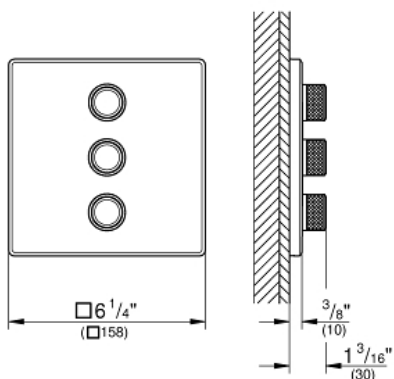

GROHTHERM SMARTCONTROL Triple Volume Control Trim

MODEL # 29127000

Pure Freude an Wasser

GROHE America, Inc | 200 North Gary Avenue, Suite G, Roselle, IL 60172
Phone: +1 (800) 444-7643 | Fax: +1 (800) 225-2778 | us-customerservice@grohe.com

Product Description: Triple Volume Control Trim

Standard Specification:

- Final installation set for:
- GROHE Rapido SmartBox 35 601 000
- Metal wall escutcheon with **GROHE QuickFix** (covered escutcheon and shaft sealing, covered fixing), 6° angle adjustable
- 3/8" (10mm) thin profile escutcheon
- **GROHE StarLight** chrome finish
- SmartControl push for ON-OFF, turn for volume adjustment from EcoJoy to Full Flow
- Includes various icons to customize push buttons
- Multiple outlets can be run simultaneously
- Maximum flow performance combined: 17.2gpm (65L/min) @ 43.5 psi (3 bar)
- Optional flow reducer for CALGreen compliance included