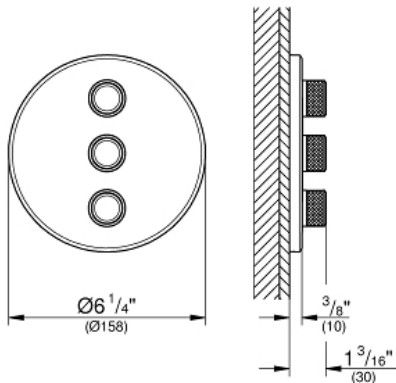

# GROHTHERM SMARTCONTROL Triple Volume Control Trim

MODEL # 29122000

*Pure Freude an Wasser*

**GROHE**

GROHE America, Inc | 200 North Gary Avenue, Suite G, Roselle, IL 60172  
Phone: +1 (800) 444-7643 | Fax: +1 (800) 225-2778 | us-customerservice@grohe.com

## Product Description: Triple Volume Control Trim

### Standard Specification:

- Final installation set for:
- GROHE Rapido SmartBox 35 601 000
- Metal wall escutcheon with **GROHE QuickFix** (covered escutcheon and shaft sealing, covered fixing), 6° angle adjustable
- 3/8" (10mm) thin profile escutcheon
- **GROHE StarLight** chrome finish
- SmartControl push for ON-OFF, turn for volume adjustment from EcoJoy to Full Flow
- Includes various icons to customize push buttons
- Multiple outlets can be run simultaneously
- Maximum flow performance combined: 17.2gpm (65L/min) @ 43.5 psi (3 bar)
- Optional flow reducer for CALGreen compliance included